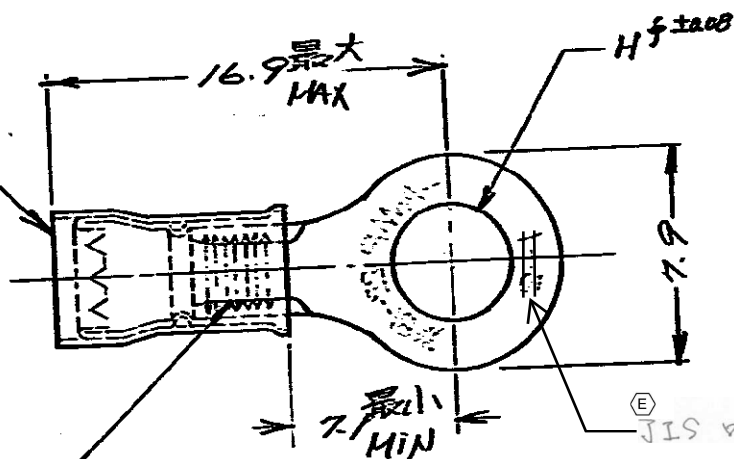

C-171506

赤色被覆
RED INS.

SERATION
2L-39L

(E) JIS 呼称 2-7 無し

(表参照) (SEE TABS)
被覆外径 INS. DIA

(P/N)	(STUD)	(H DIA)	(INS. DIA)
型番	スタッド	H-J法	被覆外径
171506-1	#8	4.34	2.03~3.18
-2	#10	5.00	2.03~3.18
-3	#8	4.34	2.67~3.56
-4	#10	5.00	2.67~3.56
-5	#12	5.66	2.03~3.18
-6	特別	5.79	2.67~3.56
-7	5mm		2.3~3.18
-8	5mm	5.00	2.67~3.56

171506 BY AMP JAC...
 MATERIAL 有先銅
 WIRE RANGE 0.26 ~ 1.04 AWG 22-18
 TOLERANCE ±0.4
 (EXCEPT AS NOTED) ±1.0

参考図面 (CUSTOMER COPY REFERENCE ONLY)

TE TE Connectivity

CLASS

TYPE

SCALE

LOC SIZE SH NO.

JAC-171506 F

4 LTR 変更 (REVISION RECORD) DR CHK DATE

DR S. H. 1/17/92

CHK S. H. 1/17/92

9孔型端子 RING TERMINAL

X-ON Electronics

Largest Supplier of Electrical and Electronic Components

Click to view similar products for [Terminals](#) category: