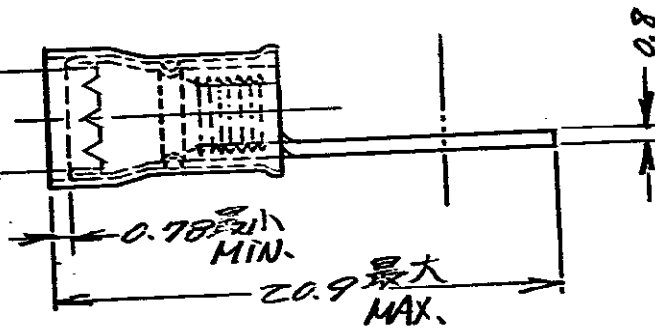

(P/N)	(STUD)	(H DIA)	(INS. DIA)
型番	スタッド	H-J法	被覆外径
171506-1	#8	4.34	2.03~3.18
-2	#10	5.00	2.03~3.18
-3	#8	4.34	2.67~3.56
-4	#10	5.00	2.67~3.56
-5	#12	5.66	2.03~3.18
-6	特別	5.79	2.67~3.56
-7	5mm		2.3~3.18
-8	5mm	5.00	2.67~3.56

- ⑥ OBSOLETE
- ⑥ OBSOLETE
- OBSOLETE
- ⑥ OBSOLETE
- ⑥ OBSOLETE
- ⑥ OBSOLETE

IN CH: 2E DIMENSIONS IN MM DO NOT SCALE PRINT

E Change Applicable Body Y.O N.Y 23JAN17 F OBSOLETE Y.O N.Y 14APR17

D1 OBSOLETE (REV. 05) F.N 47 6-16-93
D REVISED (REV. B) P-DWG 7-4-95 4/1/98
C REVISED (REV. B) S.O 4/1/98 1/1/97
B ADDED MARK H.S 4/1/98 8/1/95
A REVISED (REV. B) H.S 4/1/98 7/1/95
O 4/1/98 1/1/97

171506 BY AMP JAC...
MATERIAL 有光銅
WIRE RANGE 0.26 ~ 1.04 AWG 22-18
TOLERANCE ±0.4
(EXCEPT AS NOTED) ±1.0

参考図面
(CUSTOMER COPY REFERENCE ONLY)

4 LTR 変更 (REVISION RECORD) DR CHK DATE
DR S. H. 1/1/98
CHK S. H. 1/1/98

LOC SIZE SH NO. JAC-171506 F
穴型端子 RING TERMINAL