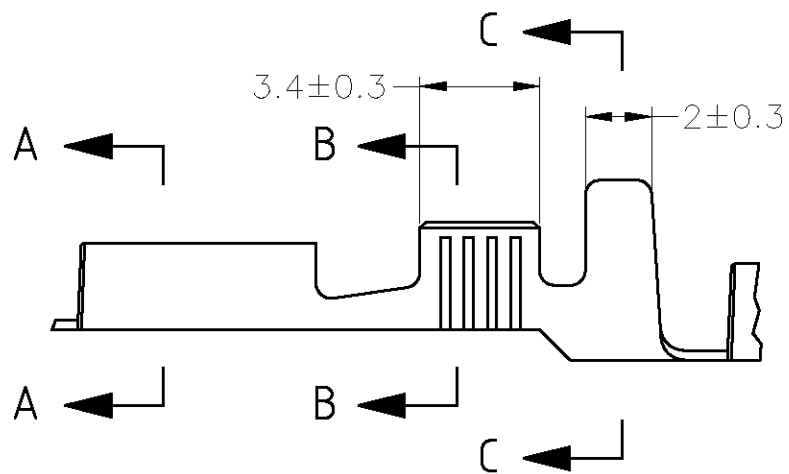

-1: AS SHOWN  
 -1: 本図

1. MATING PART NUMBER : 171633  
 2. STRESS RELIEVING  
 FINISH IS SUBJECT TO CHANGE BY THE TYPE OF  
 STRESS RELIEVING PROCESS  
 INERT GAS FURNACE---MATTE  
 ATMOSPHERIC FURNACE FOLLOWED BY ACID PICKLE---BRIGHT

1. 嵌合相手端子型番 : 171633  
 2. ストレス除去処理  
 処理方により外観が変わります。  
 不活性ガス加熱方式---無光沢  
 大気加熱方式---光沢

THIS DIMENSION IS CONTROLLED  
 WITH MATING FORCE  
 この寸法は嵌合力によって  
 規定する。

A-A

GENERAL TOLERANCE	
0<* < 10	±0.2
10<* < 30	±0.25
30<* < 100	±0.3
ANGLES	±0.3°

THIS DRAWING IS A CONTROLLED DOCUMENT.	
DIMENSIONS: mm	TOLERANCES UNLESS OTHERWISE SPECIFIED:
	0 PLC ±-
	1 PLC ±-
	2 PLC ±-
	3 PLC ±-
	4 PLC ±-
	ANGLES ±-
MATERIAL BRASS 黄銅 0.32t	FINISH -

DWN T.SHINOHARA	12JUL10
CHK K.BETSUI	12JUL10
APVD K.BETSUI	12JUL10
PRODUCT SPEC	-
APPLICATION SPEC	114-5082
WEIGHT	-
CUSTOMER DRAWING	