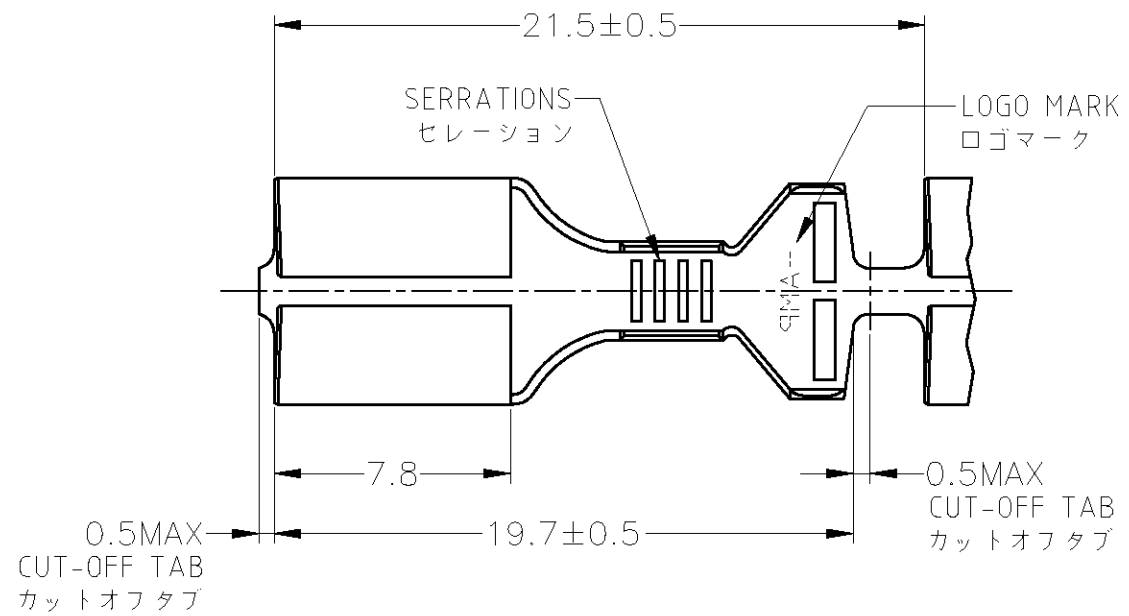

-1: AS SHOWN  
 -1: 本図

1. MATING PART NUMBER : 171633  
 2. STRESS RELIEVING  
 FINISH IS SUBJECT TO CHANGE BY THE TYPE OF  
 STRESS RELIEVING PROCESS  
 INERT GAS FURNACE---MATTE  
 ATMOSPHERIC FURNACE FOLLOWED BY ACID PICKLE---BRIGHT

1. 嵌合相手端子型番 : 171633  
 2. ストレス除去処理  
 処理方により外観が変わります。  
 不活性ガス加熱方式---無光沢  
 大気加熱方式---光沢

THIS DIMENSION IS CONTROLLED  
 WITH MATING FORCE  
 この寸法は嵌合力によって  
 規定する。

A-A

GENERAL TOLERANCE	
0<* < 10	±0.2
10<* < 30	±0.25
30<* < 100	±0.3
ANGLES	±0.3°

THIS DRAWING IS A CONTROLLED DOCUMENT.	
DIMENSIONS: mm	TOLERANCES UNLESS OTHERWISE SPECIFIED:
	0 PLC ±-
	1 PLC ±-
	2 PLC ±-
	3 PLC ±-
	4 PLC ±-
	ANGLES ±-
MATERIAL BRASS 黄銅 0.32t	FINISH -

DWN T.SHINOHARA	12JUL10
CHK K.BETSUI	12JUL10
APVD K.BETSUI	12JUL10
PRODUCT SPEC	-
APPLICATION SPEC	114-5082
WEIGHT	-
CUSTOMER DRAWING	