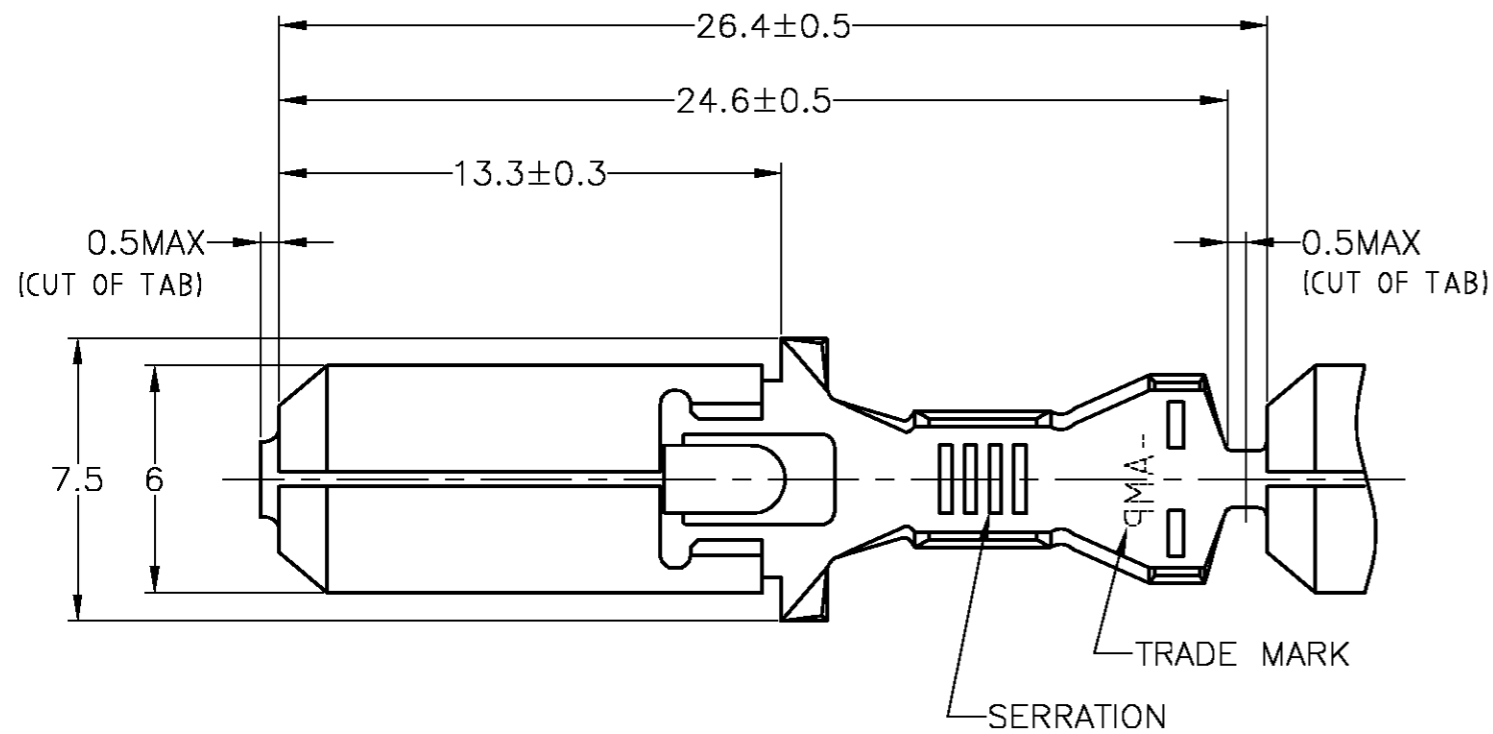

-1;本図
 -1;AS SHOWN
 1. 嵌合相手端子型番 : 171632
 1. THE MATING RECEPTACLE PART NUMBER : 171632

TOLERANCE UNLESS OTHERWISE SPECIFIED: 一般公差

0 < x ≤ 10	: ±0.2
10 < x ≤ 30	: ±0.25
30 < x ≤ 100	: ±0.3
ANGLE ; 角度	: ±3°

THIS DRAWING IS A CONTROLLED DOCUMENT.

DIMENSIONS: 単位: 桁 MM	TOLERANCES UNLESS OTHERWISE SPECIFIED: 一般公差
	0 PLC ± -
	1 PLC ± -
	2 PLC ± -
	3 PLC ± -
	4 PLC ± -
	ANGLES ± -
MATERIAL 材料	FINISH 仕上
BRASS t=0.4	

DWN T.SHINOHARA	05SEP00
CHK K.BETSUI	05SEP00
APVD K.BETSUI	05SEP00
PRODUCT SPEC 製品規格	
APPLICATION SPEC 取付適用規格	114-5082
WEIGHT	0.86g
CUSTOMER DRAWING	

WIRE RANGE 拘合電線断面積	1.25~3mm ²	INSULATION DIA 被覆外径	2.5~4.1mm
AMP Tyco Electronics AMP K.K. Kawasaki, Japan		NAME 名称	
		250 SERIES TAB CONTACT FOR SEALED CONNECTOR	
SIZE	CAGE CODE	DRAWING NO 番号	RESTRICTED TO
A3	00779	C-171633	-
SCALE 尺度		SHEET	REV
5:1		1 OF 1	A