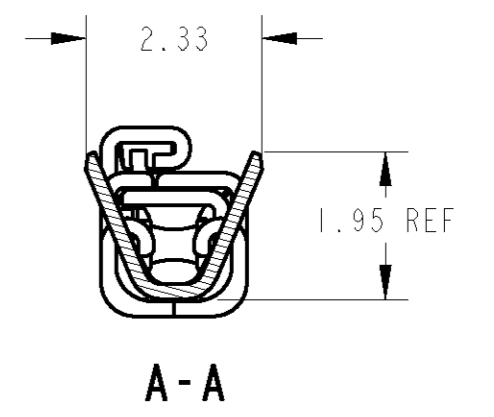

I. APPLICATOR FEED: 8mm
 I. アプリケータ送りピッチ: 8mm

| | | |
|------------------------------|--------------------------|-----------------|
| BRASS PLAIN | COPPER ALLOY PRE-TIN | 1717148-1 |
| CONTACT FERRULE コンタクトフェルル | CONTACT BODY コンタクトボディ | AMP PART NUMBER |
| MATERIAL / FINISH 材料 / 仕上 | | |

| | | | |
|-----------------------|-------------------------|------------------------|----------|
| WIRE RANGE 絶縁電線断面積 | 0.3~0.5 mm ² | INSULATION DIA 被覆外径 | φ1.1~1.7 |
|-----------------------|-------------------------|------------------------|----------|

| | | | |
|--------------------------|---------------------|--|-------------------------------|
| DIMENSIONS: mm | | TOLERANCES UNLESS OTHERWISE SPECIFIED: 一般公差 = ± 0.2 | DWN Y. NOGUCHI 20-Apr-10 |
| | | 0 PLC ± | CHK Y. FUJIWARA 20-Apr-10 |
| | | 1 PLC ±0.1 | APVD Y. FUJIWARA 20-Apr-10 |
| | | 2 PLC ±0.05 | PRODUCT SPEC |
| | | 3 PLC ±0.025 | APPLICATION SPEC |
| | | 4 PLC ±0.000J | 114-5278 |
| | | ANGLES ±1.00' | WEIGHT 0.23g |
| MATERIAL COPPER ALLOY | FINISH SEE TABLE | | CUSTOMER DRAWING |

| | | |
|--|--------------------|-------------------------|
| Tyco Electronics Corporation Kawasaki, Japan | | RESTRICTED TO |
| NAME REC CONTACT ASSY S RANGE CLEAN BODY 025 CONNECTOR | | |
| SIZE A3 | CAGE CODE 00779 | DRAWING NO C=1717148 |
| SCALE 10:1 | SHEET 1 | OF 1 |
| | | REV A |