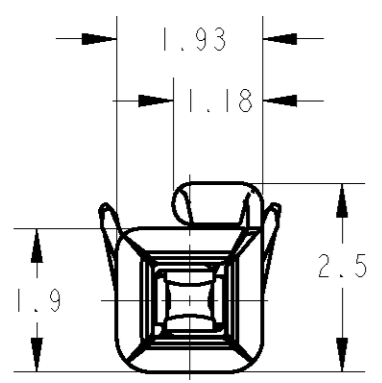

I. APPLICATOR FEED: 8mm
 I. アプリケータ送りピッチ: 8mm

| | | |
|------------------------------|--------------------------|-----------------|
| BRASS PLAIN | COPPER ALLOY PRE-TIN | 1717148-1 |
| CONTACT FERRULE コンタクトフェルル | CONTACT BODY コンタクトボディ | AMP PART NUMBER |
| MATERIAL / FINISH 材料 / 仕上 | | |

| | | | |
|-----------------------|-------------------------|------------------------|----------|
| WIRE RANGE 絶縁電線断面積 | 0.3~0.5 mm ² | INSULATION DIA 被覆外径 | φ1.1~1.7 |
|-----------------------|-------------------------|------------------------|----------|

| | | | |
|--------------------------|---------------------|--|-------------------------------|
| DIMENSIONS: mm | | TOLERANCES UNLESS OTHERWISE SPECIFIED: 一般公差 = ± 0.2 | DWN Y. NOGUCHI 20-Apr-10 |
| | | 0 PLC ± | CHK Y. FUJIWARA 20-Apr-10 |
| | | 1 PLC ±0.1 | APVD Y. FUJIWARA 20-Apr-10 |
| | | 2 PLC ±0.05 | PRODUCT SPEC |
| | | 3 PLC ±0.025 | APPLICATION SPEC |
| | | 4 PLC ±0.000J | 114-5278 |
| | | ANGLES ±1.00' | WEIGHT 0.23g |
| MATERIAL COPPER ALLOY | FINISH SEE TABLE | | CUSTOMER DRAWING |

| | | |
|--|--------------------|-------------------------|
| Tyco Electronics Corporation Kawasaki, Japan | | RESTRICTED TO |
| NAME REC CONTACT ASSY S RANGE CLEAN BODY 025 CONNECTOR | | |
| SIZE A3 | CAGE CODE 00779 | DRAWING NO C=1717148 |
| SCALE 10:1 | SHEET 1 | OF 1 |
| | | REV A |