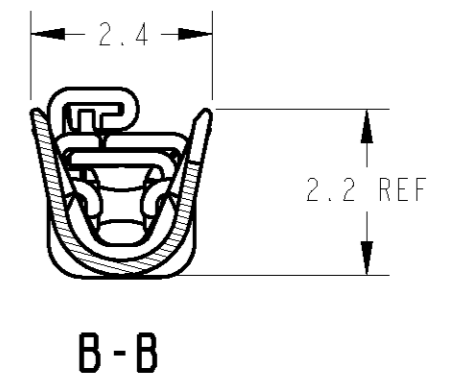

I. APPLICATOR FEED: 8mm
 I. アプリケータ送りピッチ: 8mm

| | | |
|------------------------------|--------------------------|-----------------|
| BRASS PLAIN | COPPER ALLOY PRE-TIN | 1717148-1 |
| CONTACT FERRULE コンタクトフェルル | CONTACT BODY コンタクトボディ | AMP PART NUMBER |
| MATERIAL / FINISH 材料 / 仕上 | | |

| | | | |
|-----------------------|-------------------------|------------------------|----------|
| WIRE RANGE 絶縁電線断面積 | 0.3~0.5 mm ² | INSULATION DIA 被覆外径 | φ1.1~1.7 |
|-----------------------|-------------------------|------------------------|----------|

| | | | |
|--------------------------|---------------------|--|-------------------------------|
| DIMENSIONS: mm | | TOLERANCES UNLESS OTHERWISE SPECIFIED: 一般公差 = ± 0.2 | DWN Y. NOGUCHI 20-Apr-10 |
| | | 0 PLC ± | CHK Y. FUJIWARA 20-Apr-10 |
| | | 1 PLC ±0.1 | APVD Y. FUJIWARA 20-Apr-10 |
| | | 2 PLC ±0.05 | PRODUCT SPEC |
| | | 3 PLC ±0.025 | APPLICATION SPEC |
| | | 4 PLC ±0.000J | 114-5278 |
| | | ANGLES ±1.00' | WEIGHT 0.23g |
| MATERIAL COPPER ALLOY | FINISH SEE TABLE | | CUSTOMER DRAWING |

| | | |
|--|--------------------|-------------------------|
| Tyco Electronics Corporation Kawasaki, Japan | | RESTRICTED TO |
| NAME REC CONTACT ASSY S RANGE CLEAN BODY 025 CONNECTOR | | |
| SIZE A3 | CAGE CODE 00779 | DRAWING NO C=1717148 |
| SCALE 10:1 | SHEET 1 | OF 1 |
| | | REV A |