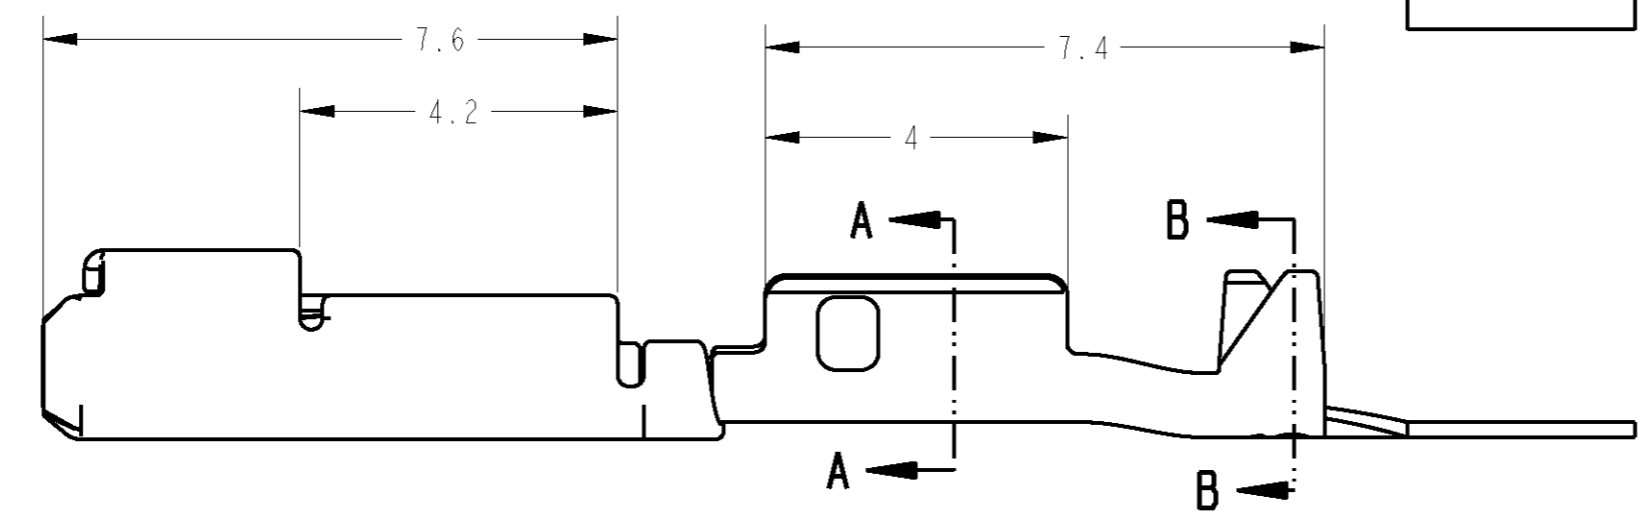

THIS DRAWING IS UNPUBLISHED. RELEASED FOR PUBLICATION 20
© COPYRIGHT 20 BY TYCO ELECTRONICS CORPORATION. ALL RIGHTS RESERVED.

LOC	DIST	REVISIONS				
P	LTR	DESCRIPTION	ECN	DATE	DWN	APVD
J	~~X~~	0	RELEASED	FJA0-0709-03	26NOV03	Y.N Y.F
		A	REVISED	ECR-10-005857	20APR10	S.F K.B

I. APPLICATOR FEED: 8mm
I. アプリケータ送りピッチ: 8mm

BRASS PLAIN	COPPER ALLOY PRE-TIN	1717148-1
CONTACT FERRULE コンタクトフェルル	CONTACT BODY コンタクトボディ	AMP PART NUMBER
MATERIAL / FINISH 材料 / 仕上		

WIRE RANGE 絶縁電線断面積	0.3~0.5 mm²	INSULATION DIA 被覆外径	φ1.1~1.7

DIMENSIONS: mm		TOLERANCES UNLESS OTHERWISE SPECIFIED: 一般公差 = ± 0.2	DWN Y. NOGUCHI 20-Apr-10
		0 PLC ±	CHK Y. FUJIWARA 20-Apr-10
		1 PLC ±0.1	APVD Y. FUJIWARA 20-Apr-10
		2 PLC ±0.05	PRODUCT SPEC
		3 PLC ±0.025	APPLICATION SPEC
		4 PLC ±0.000J	114-5278
		ANGLES ±1.00'	WEIGHT 0.23g
MATERIAL COPPER ALLOY	FINISH SEE TABLE		CUSTOMER DRAWING

Tyco Electronics Corporation Kawasaki, Japan		RESTRICTED TO
NAME REC CONTACT ASSY S RANGE CLEAN BODY 025 CONNECTOR		
SIZE A3	CAGE CODE 00779	DRAWING NO C=1717148
SCALE 10:1	SHEET 1	OF 1
		REV A