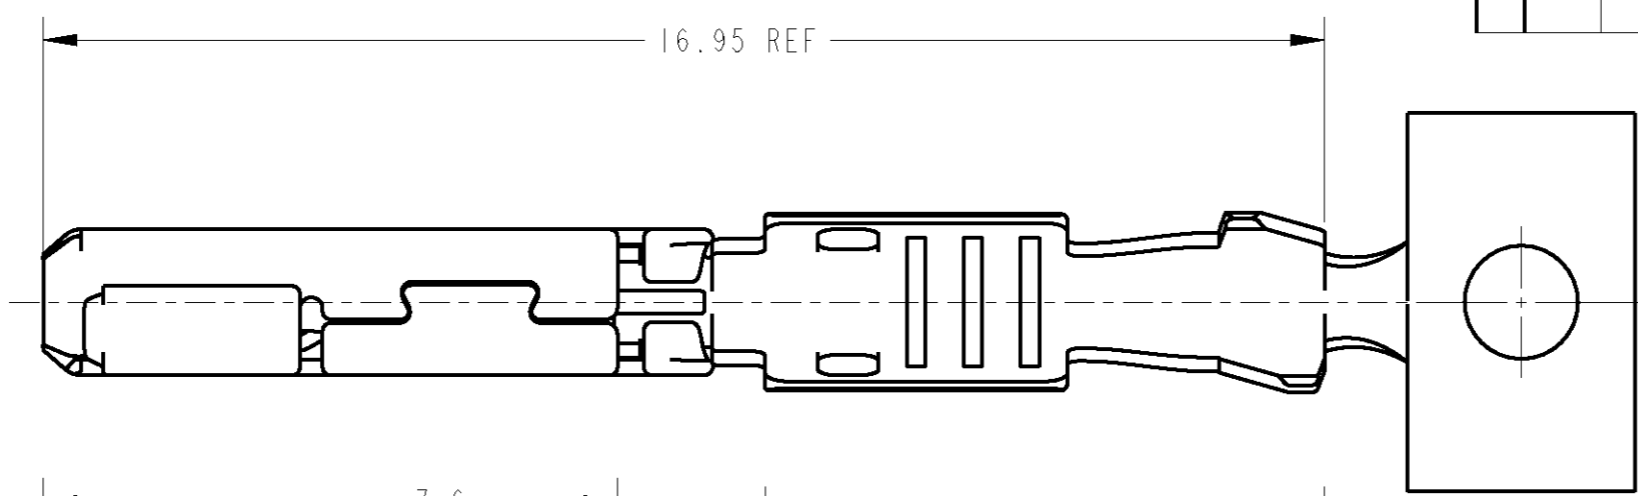

I. APPLICATOR FEED: 8mm
 I. アプリケータ送りピッチ: 8mm

| | | |
|------------------------------|--------------------------|-----------------|
| BRASS PLAIN | COPPER ALLOY PRE-TIN | 1717148-1 |
| CONTACT FERRULE コンタクトフェルル | CONTACT BODY コンタクトボディ | AMP PART NUMBER |
| MATERIAL / FINISH 材料 / 仕上 | | |

| | | | |
|-----------------------|-------------------------|------------------------|----------|
| WIRE RANGE 絶縁電線断面積 | 0.3~0.5 mm ² | INSULATION DIA 被覆外径 | φ1.1~1.7 |
|-----------------------|-------------------------|------------------------|----------|

| | | | |
|--------------------------|---------------------|--|-------------------------------|
| DIMENSIONS: mm | | TOLERANCES UNLESS OTHERWISE SPECIFIED: 一般公差 = ± 0.2 | DWN Y. NOGUCHI 20-Apr-10 |
| | | 0 PLC ± | CHK Y. FUJIWARA 20-Apr-10 |
| | | 1 PLC ±0.1 | APVD Y. FUJIWARA 20-Apr-10 |
| | | 2 PLC ±0.05 | PRODUCT SPEC |
| | | 3 PLC ±0.025 | APPLICATION SPEC |
| | | 4 PLC ±0.000J | 114-5278 |
| | | ANGLES ±1.00' | WEIGHT 0.23g |
| MATERIAL COPPER ALLOY | FINISH SEE TABLE | | CUSTOMER DRAWING |