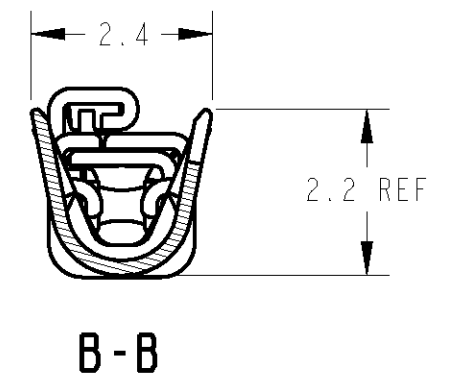

I. APPLICATOR FEED: 8mm  
 I. アプリケータ送りピッチ: 8mm

BRASS PLAIN	COPPER ALLOY PRE-TIN	1717148-1
CONTACT FERRULE コンタクトフェルル	CONTACT BODY コンタクトボディ	AMP PART NUMBER
MATERIAL / FINISH 材料 / 仕上		

WIRE RANGE 絶縁電線断面積	0.3~0.5 mm <sup>2</sup>	INSULATION DIA 被覆外径	φ1.1~1.7
-----------------------	-------------------------	------------------------	----------

THIS DRAWING IS A CONTROLLED DOCUMENT FOR TYCO ELECTRONICS CORPORATION IT IS SUBJECT TO CHANGE AND THE CONTROLLING ENGINEERING ORGANIZATION SHOULD BE CONTACTED FOR THE LATEST REVISION.		DWN Y. NOGUCHI 20-Apr-10 CHK Y. FUJIWARA 20-Apr-10 APVD Y. FUJIWARA 20-Apr-10
DIMENSIONS: mm	TOLERANCES UNLESS OTHERWISE SPECIFIED: 一般公差 = ± 0.2 0 PLC ± 1 PLC ±0.1 2 PLC ±0.05 3 PLC ±0.025 4 PLC ±0.0001 ANGLES ±1.00°	PRODUCT SPEC APPLICATION SPEC 114-5278 WEIGHT 0.23g
MATERIAL COPPER ALLOY	FINISH SEE TABLE	CUSTOMER DRAWING SCALE 10:1 SHEET 1 OF 1 REV A

Tyco Electronics Corporation Kawasaki, Japan		NAME REC CONTACT ASSY S RANGE CLEAN BODY 025 CONNECTOR
SIZE A3	CAGE CODE 00779	DRAWING NO C=1717148
RESTRICTED TO		