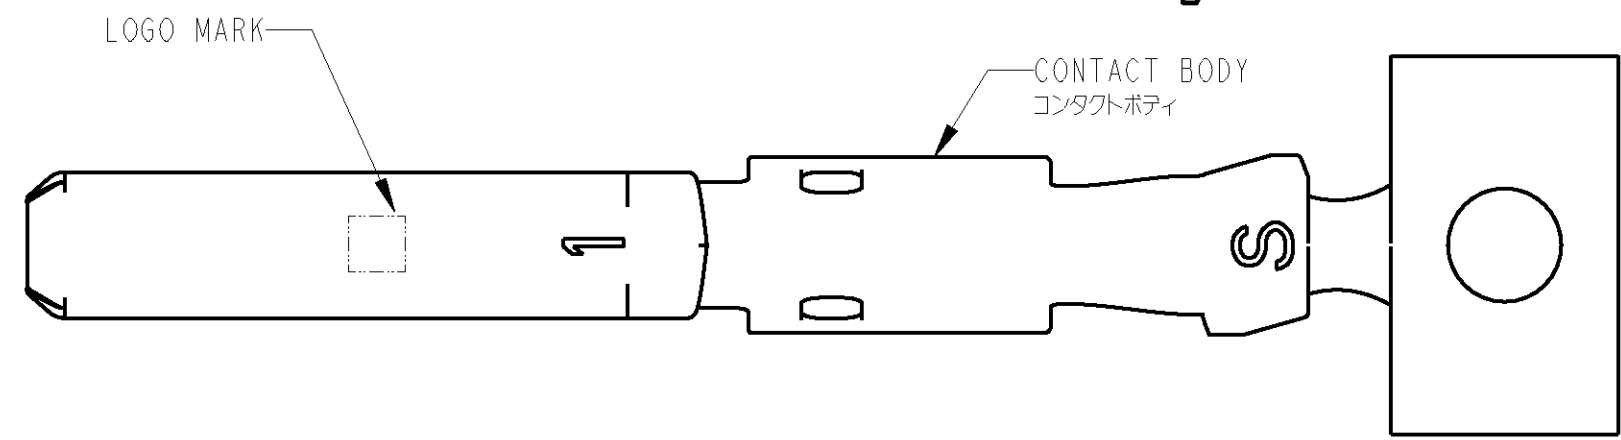

THIS DRAWING IS UNPUBLISHED. RELEASED FOR PUBLICATION 20
© COPYRIGHT 20 BY TYCO ELECTRONICS CORPORATION. ALL RIGHTS RESERVED.

LOC	DIST	REVISIONS				
P	LTR	DESCRIPTION	ECN	DATE	DWN	APVD
J	~~X~~	0	RELEASED	FJA0-0709-03	26NOV03	Y.N Y.F
		A	REVISED	ECR-10-005857	20APR10	S.F K.B

I. APPLICATOR FEED: 8mm
I. アプリケータ送りピッチ: 8mm

BRASS PLAIN	COPPER ALLOY PRE-TIN	1717148-1
CONTACT FERRULE コンタクトフェルル	CONTACT BODY コンタクトボディ	AMP PART NUMBER
MATERIAL / FINISH 材料 / 仕上		

WIRE RANGE 絶縁電線断面積	0.3~0.5 mm²	INSULATION DIA 被覆外径	φ1.1~1.7

THIS DRAWING IS A CONTROLLED DOCUMENT FOR TYCO ELECTRONICS CORPORATION IT IS SUBJECT TO CHANGE AND THE CONTROLLING ENGINEERING ORGANIZATION SHOULD BE CONTACTED FOR THE LATEST REVISION.		DWN Y. NOGUCHI 20-Apr-10 CHK Y. FUJIWARA 20-Apr-10 APVD Y. FUJIWARA 20-Apr-10
DIMENSIONS: mm	TOLERANCES UNLESS OTHERWISE SPECIFIED: 一般公差 = ± 0.2 0 PLC ± 1 PLC ±0.1 2 PLC ±0.05 3 PLC ±0.025 4 PLC ±0.0001 ANGLES ±1.00°	PRODUCT SPEC APPLICATION SPEC 114-5278 WEIGHT 0.23g
MATERIAL COPPER ALLOY	FINISH SEE TABLE	CUSTOMER DRAWING SCALE 10:1 SHEET 1 OF 1 REV A

Tyco Electronics Corporation Kawasaki, Japan		NAME REC CONTACT ASSY S RANGE CLEAN BODY 025 CONNECTOR
SIZE A3	CAGE CODE 00779	DRAWING NO C=1717148
RESTRICTED TO