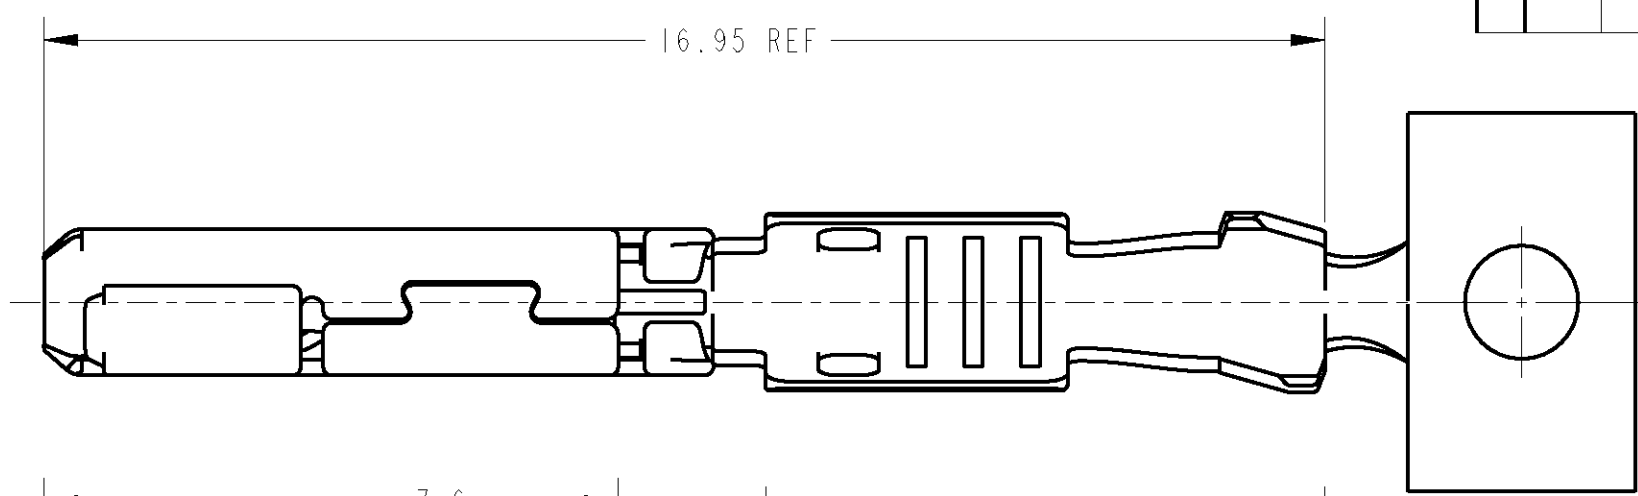

I. APPLICATOR FEED: 8mm  
 I. アプリケータ送りピッチ: 8mm

BRASS PLAIN	COPPER ALLOY PRE-TIN	1717148-1
CONTACT FERRULE コンタクトフェルル	CONTACT BODY コンタクトボディ	AMP PART NUMBER
MATERIAL / FINISH 材料 / 仕上		

WIRE RANGE 絶縁電線断面積	0.3~0.5 mm <sup>2</sup>	INSULATION DIA 被覆外径	φ1.1~1.7
-----------------------	-------------------------	------------------------	----------

THIS DRAWING IS A CONTROLLED DOCUMENT FOR TYCO ELECTRONICS CORPORATION IT IS SUBJECT TO CHANGE AND THE CONTROLLING ENGINEERING ORGANIZATION SHOULD BE CONTACTED FOR THE LATEST REVISION.		DWN Y. NOGUCHI 20-Apr-10 CHK Y. FUJIWARA 20-Apr-10 APVD Y. FUJIWARA 20-Apr-10
DIMENSIONS: mm	TOLERANCES UNLESS OTHERWISE SPECIFIED: 一般公差 = ± 0.2 0 PLC ± 1 PLC ±0.1 2 PLC ±0.05 3 PLC ±0.025 4 PLC ±0.0001 ANGLES ±1.00°	PRODUCT SPEC APPLICATION SPEC 114-5278 WEIGHT 0.23g
MATERIAL COPPER ALLOY	FINISH SEE TABLE	CUSTOMER DRAWING SCALE 10:1 SHEET 1 OF 1 REV A