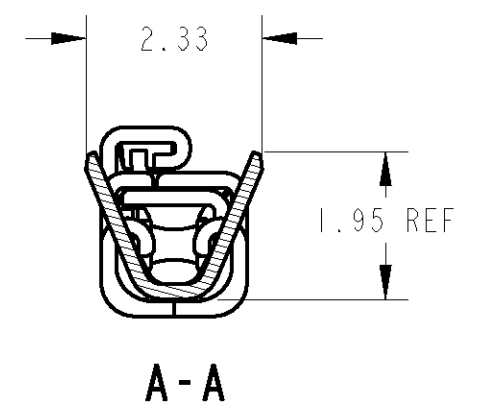

I. APPLICATOR FEED: 8mm  
 I. アプリケータ送りピッチ: 8mm

BRASS PLAIN	COPPER ALLOY PRE-TIN	1717148-1
CONTACT FERRULE コンタクトフェルル	CONTACT BODY コンタクトボディ	AMP PART NUMBER
MATERIAL / FINISH 材料 / 仕上		

WIRE RANGE 絶縁電線断面積	0.3~0.5 mm <sup>2</sup>	INSULATION DIA 被覆外径	φ1.1~1.7
-----------------------	-------------------------	------------------------	----------

THIS DRAWING IS A CONTROLLED DOCUMENT FOR TYCO ELECTRONICS CORPORATION IT IS SUBJECT TO CHANGE AND THE CONTROLLING ENGINEERING ORGANIZATION SHOULD BE CONTACTED FOR THE LATEST REVISION.		DWN Y. NOGUCHI 20-Apr-10 CHK Y. FUJIWARA 20-Apr-10 APVD Y. FUJIWARA 20-Apr-10
DIMENSIONS: mm	TOLERANCES UNLESS OTHERWISE SPECIFIED: 一般公差 = ± 0.2 0 PLC ± 1 PLC ±0.1 2 PLC ±0.05 3 PLC ±0.025 4 PLC ±0.0001 ANGLES ±1.00°	PRODUCT SPEC APPLICATION SPEC 114-5278 WEIGHT 0.23g
MATERIAL COPPER ALLOY	FINISH SEE TABLE	CUSTOMER DRAWING SCALE 10:1 SHEET 1 OF 1 REV A

Tyco Electronics Corporation Kawasaki, Japan		NAME REC CONTACT ASSY S RANGE CLEAN BODY 025 CONNECTOR
SIZE A3	CAGE CODE 00779	DRAWING NO C=1717148
RESTRICTED TO		