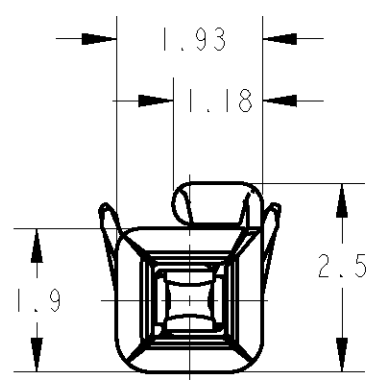

I. APPLICATOR FEED: 8mm  
 I. アプリケータ送りピッチ: 8mm

BRASS PLAIN	COPPER ALLOY PRE-TIN	1717148-1
CONTACT FERRULE コンタクトフェルル	CONTACT BODY コンタクトボディ	AMP PART NUMBER
MATERIAL / FINISH 材料 / 仕上		

WIRE RANGE 絶縁電線断面積	0.3~0.5 mm <sup>2</sup>	INSULATION DIA 被覆外径	φ1.1~1.7
-----------------------	-------------------------	------------------------	----------

THIS DRAWING IS A CONTROLLED DOCUMENT FOR TYCO ELECTRONICS CORPORATION IT IS SUBJECT TO CHANGE AND THE CONTROLLING ENGINEERING ORGANIZATION SHOULD BE CONTACTED FOR THE LATEST REVISION.		DWN Y. NOGUCHI 20-Apr-10 CHK Y. FUJIWARA 20-Apr-10 APVD Y. FUJIWARA 20-Apr-10
DIMENSIONS: mm	TOLERANCES UNLESS OTHERWISE SPECIFIED: 一般公差 = ± 0.2 0 PLC ± 1 PLC ±0.1 2 PLC ±0.05 3 PLC ±0.025 4 PLC ±0.0001 ANGLES ±1.00°	PRODUCT SPEC APPLICATION SPEC 114-5278 WEIGHT 0.23g
MATERIAL COPPER ALLOY	FINISH SEE TABLE	CUSTOMER DRAWING SCALE 10:1 SHEET 1 OF 1 REV A

Tyco Electronics Corporation Kawasaki, Japan		NAME REC CONTACT ASSY S RANGE CLEAN BODY 025 CONNECTOR
SIZE A3	CAGE CODE 00779	DRAWING NO C=1717148
RESTRICTED TO		