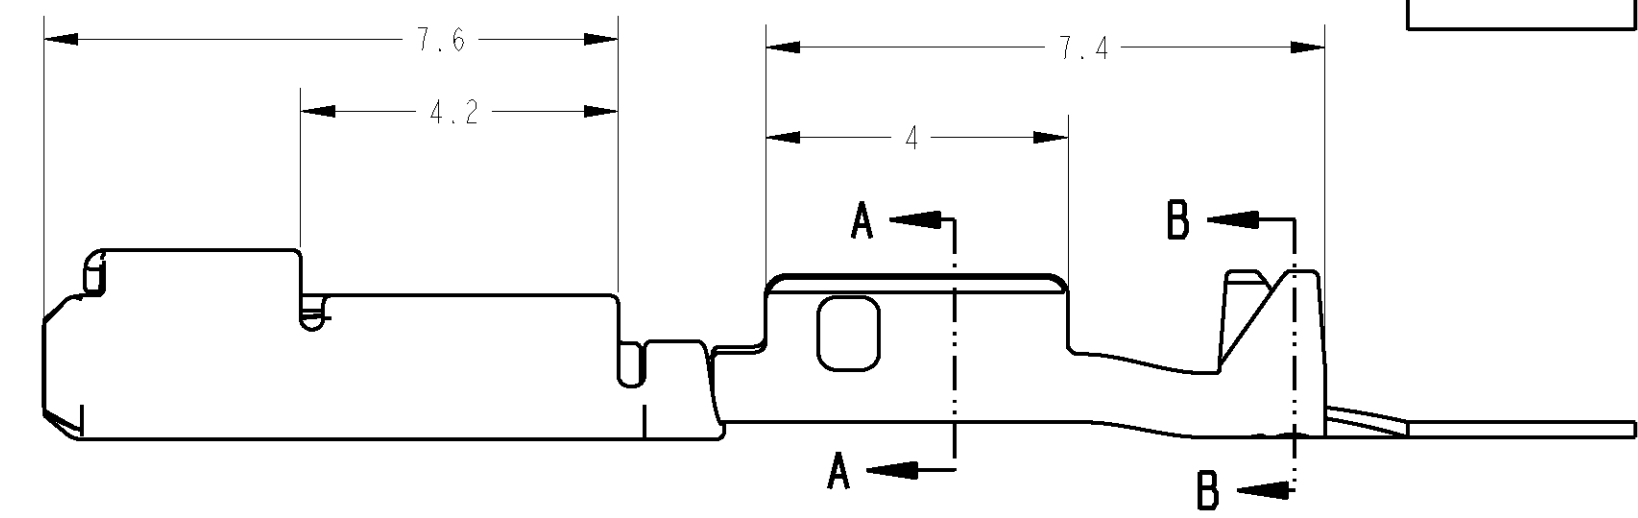

I. APPLICATOR FEED: 8mm  
 I. アプリケータ送りピッチ: 8mm

BRASS PLAIN	COPPER ALLOY PRE-TIN	1717148-1
CONTACT FERRULE コンタクトフェルル	CONTACT BODY コンタクトボディ	AMP PART NUMBER
MATERIAL / FINISH 材料 / 仕上		

WIRE RANGE 絶縁電線断面積	0.3~0.5 mm <sup>2</sup>	INSULATION DIA 被覆外径	φ1.1~1.7
-----------------------	-------------------------	------------------------	----------

THIS DRAWING IS A CONTROLLED DOCUMENT FOR TYCO ELECTRONICS CORPORATION IT IS SUBJECT TO CHANGE AND THE CONTROLLING ENGINEERING ORGANIZATION SHOULD BE CONTACTED FOR THE LATEST REVISION.		DWN Y. NOGUCHI 20-Apr-10 CHK Y. FUJIWARA 20-Apr-10 APVD Y. FUJIWARA 20-Apr-10
DIMENSIONS: mm	TOLERANCES UNLESS OTHERWISE SPECIFIED: 一般公差 = ± 0.2 0 PLC ± 1 PLC ±0.1 2 PLC ±0.05 3 PLC ±0.025 4 PLC ±0.0001 ANGLES ±1.00°	PRODUCT SPEC APPLICATION SPEC 114-5278 WEIGHT 0.23g
MATERIAL COPPER ALLOY	FINISH SEE TABLE	CUSTOMER DRAWING SCALE 10:1 SHEET 1 OF 1 REV A