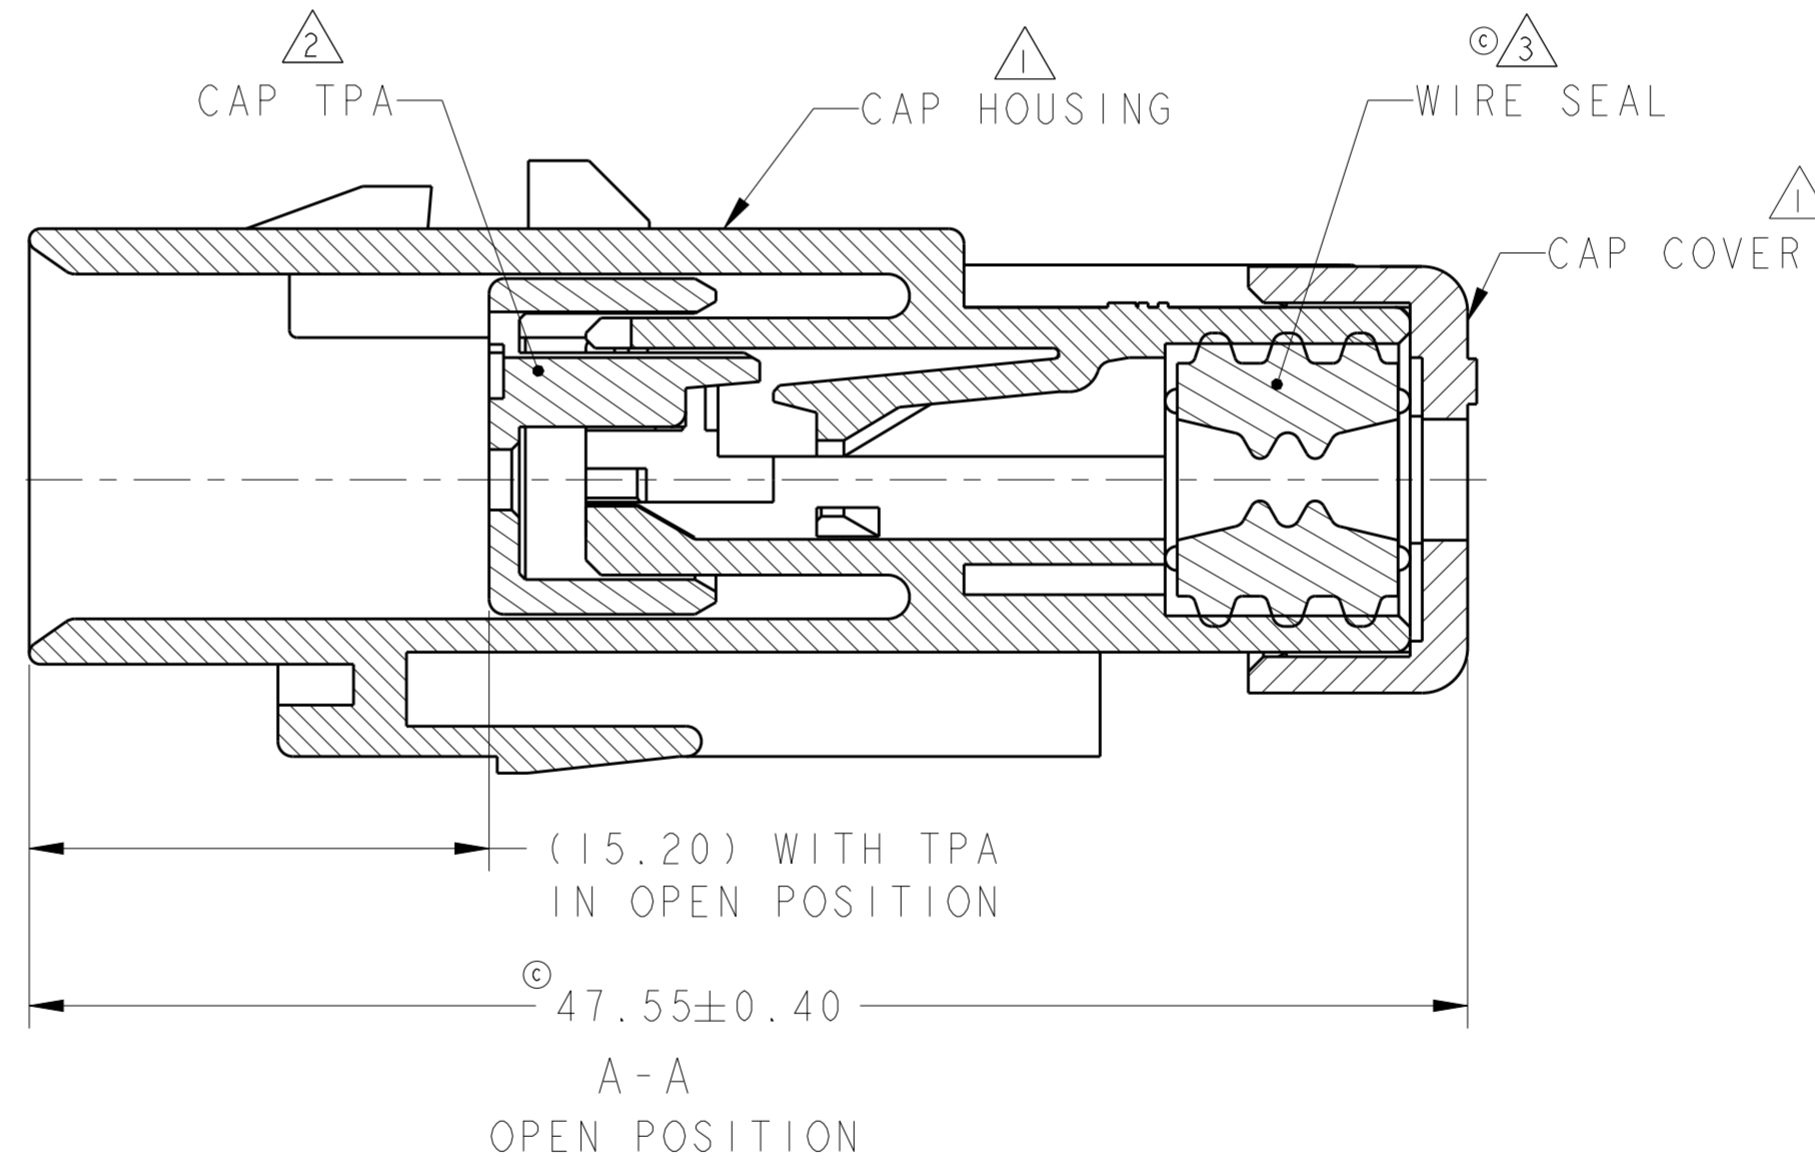

1717672-2
SCALE 2:1

1717672-3
SCALE 2:1

1717672-4
SCALE 2:1

SCALE 2:1

- ① MATERIAL: 15% GLASS FILLED THERMOPLASTIC
COLOR: BLACK
- ② MATERIAL: 15% GLASS FILLED THERMOPLASTIC
COLOR: (SEE TABLE)
- ③ MATERIAL: SILICONE
COLOR: MARINE BLUE

4. WIRE INSULATION RANGE: $\varnothing 2.24 \sim \varnothing 3.94$

1717672-1 SHOWN

GREEN	1717672-4
YELLOW	1717672-3
GRAY	1717672-2
RED	1717672-1
TPA COLOR	PART NUMBER

THIS DRAWING IS A CONTROLLED DOCUMENT.		DWN Y. KATO 15JAN2004	TE Connectivity	
DIMENSIONS: mm		CHK S. MANABE 15JAN2004		
TOLERANCES UNLESS OTHERWISE SPECIFIED:		APVD S. MANABE 15JAN2004	NAME CAP ASSY, 2 POS. BRACKET REVERSE TYPE AMPSEAL 16	
0 PLC ±		PRODUCT SPEC 108-2184	SIZE A2	
1 PLC ±		APPLICATION SPEC 114-13065	CAGE CODE -	
2 PLC ±		WEIGHT -	DRAWING NO C-1717672	
3 PLC ±		Customer Drawing	RESTRICTED TO -	
4 PLC ±			SCALE 4:1 SHEET OF REV C	
ANGLES ±				
FINISH -				