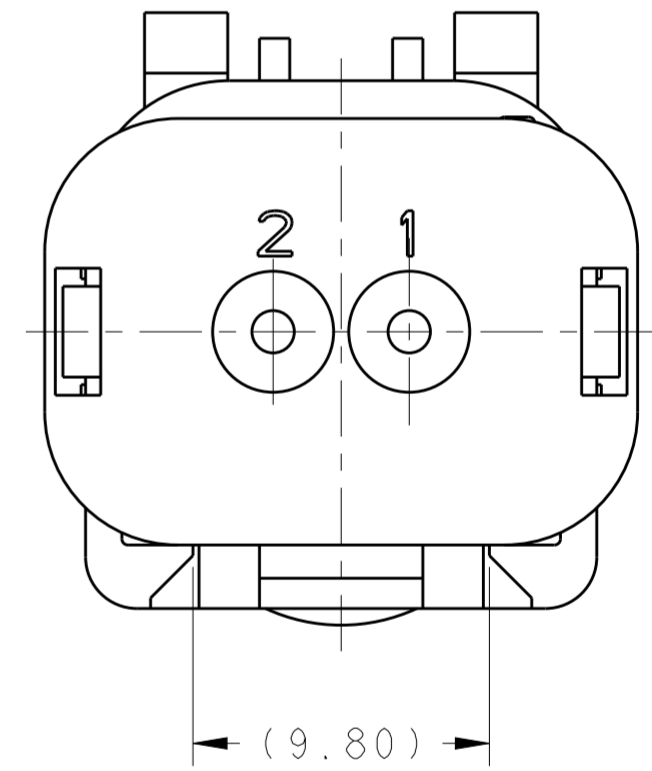

1717672-2
SCALE 2:1

1717672-3
SCALE 2:1

1717672-4
SCALE 2:1

SCALE 2:1

- ① MATERIAL: 15% GLASS FILLED THERMOPLASTIC
COLOR: BLACK
- ② MATERIAL: 15% GLASS FILLED THERMOPLASTIC
COLOR: (SEE TABLE)
- ③ MATERIAL: SILICONE
COLOR: MARINE BLUE

4. WIRE INSULATION RANGE: $\varnothing 2.24 \sim \varnothing 3.94$

1717672-1 SHOWN

GREEN	1717672-4
YELLOW	1717672-3
GRAY	1717672-2
RED	1717672-1
TPA COLOR	PART NUMBER

THIS DRAWING IS A CONTROLLED DOCUMENT.		DWN Y. KATO 15JAN2004	TE Connectivity	
DIMENSIONS: mm		CHK S. MANABE 15JAN2004		
TOLERANCES UNLESS OTHERWISE SPECIFIED:		APVD S. MANABE 15JAN2004	NAME CAP ASSY, 2 POS. BRACKET REVERSE TYPE AMPSEAL 16	
0 PLC ±		PRODUCT SPEC 108-2184	SIZE A2	
1 PLC ±		APPLICATION SPEC 114-13065	CAGE CODE -	
2 PLC ±		WEIGHT -	DRAWING NO C-1717672	
3 PLC ±		Customer Drawing	RESTRICTED TO -	
4 PLC ±			SCALE 4:1 SHEET OF REV C	
ANGLES ±				
FINISH -				