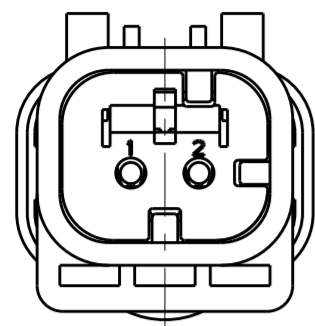

1717672-2
SCALE 2:1

1717672-3
SCALE 2:1

1717672-4
SCALE 2:1

SCALE 2:1

- ① MATERIAL: 15% GLASS FILLED THERMOPLASTIC
COLOR: BLACK
- ② MATERIAL: 15% GLASS FILLED THERMOPLASTIC
COLOR: (SEE TABLE)
- ③ MATERIAL: SILICONE
COLOR: MARINE BLUE

4. WIRE INSULATION RANGE: $\varnothing 2.24 \sim \varnothing 3.94$

1717672-1 SHOWN

GREEN	1717672-4
YELLOW	1717672-3
GRAY	1717672-2
RED	1717672-1
TPA COLOR	PART NUMBER

THIS DRAWING IS A CONTROLLED DOCUMENT.		DWN Y. KATO 15JAN2004	TE Connectivity	
DIMENSIONS: mm		CHK S. MANABE 15JAN2004		
TOLERANCES UNLESS OTHERWISE SPECIFIED:		APVD S. MANABE 15JAN2004	NAME CAP ASSY, 2 POS. BRACKET REVERSE TYPE AMPSEAL 16	
0 PLC ±		PRODUCT SPEC 108-2184	SIZE A2	
1 PLC ±		APPLICATION SPEC 114-13065	CAGE CODE -	
2 PLC ±		WEIGHT -	DRAWING NO C-1717672	
3 PLC ±		Customer Drawing	RESTRICTED TO -	
4 PLC ±			SCALE 4:1 SHEET OF REV C	
ANGLES ±				
FINISH -				