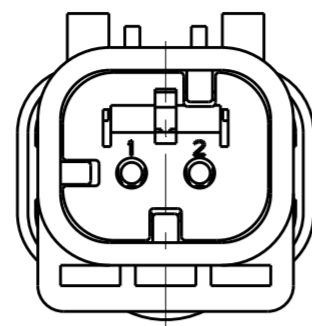

1717672-2
SCALE 2:1

1717672-3
SCALE 2:1

1717672-4
SCALE 2:1

SCALE 2:1

- ① MATERIAL: 15% GLASS FILLED THERMOPLASTIC
COLOR: BLACK
- ② MATERIAL: 15% GLASS FILLED THERMOPLASTIC
COLOR: (SEE TABLE)
- ③ MATERIAL: SILICONE
COLOR: MARINE BLUE

4. WIRE INSULATION RANGE: $\varnothing 2.24 \sim \varnothing 3.94$

1717672-1 SHOWN

GREEN	1717672-4
YELLOW	1717672-3
GRAY	1717672-2
RED	1717672-1
TPA COLOR	PART NUMBER

THIS DRAWING IS A CONTROLLED DOCUMENT.		DWN Y. KATO 15JAN2004	TE Connectivity	
DIMENSIONS: mm		CHK S. MANABE 15JAN2004		
TOLERANCES UNLESS OTHERWISE SPECIFIED:		APVD S. MANABE 15JAN2004	NAME CAP ASSY, 2 POS. BRACKET REVERSE TYPE AMPSEAL 16	
0 PLC ±		PRODUCT SPEC 108-2184	SIZE A2	
1 PLC ±		APPLICATION SPEC 114-13065	CAGE CODE -	
2 PLC ±		WEIGHT -	DRAWING NO C-1717672	
3 PLC ±		Customer Drawing	RESTRICTED TO -	
4 PLC ±			SCALE 4:1 SHEET OF REV C	
ANGLES ±				
FINISH -				