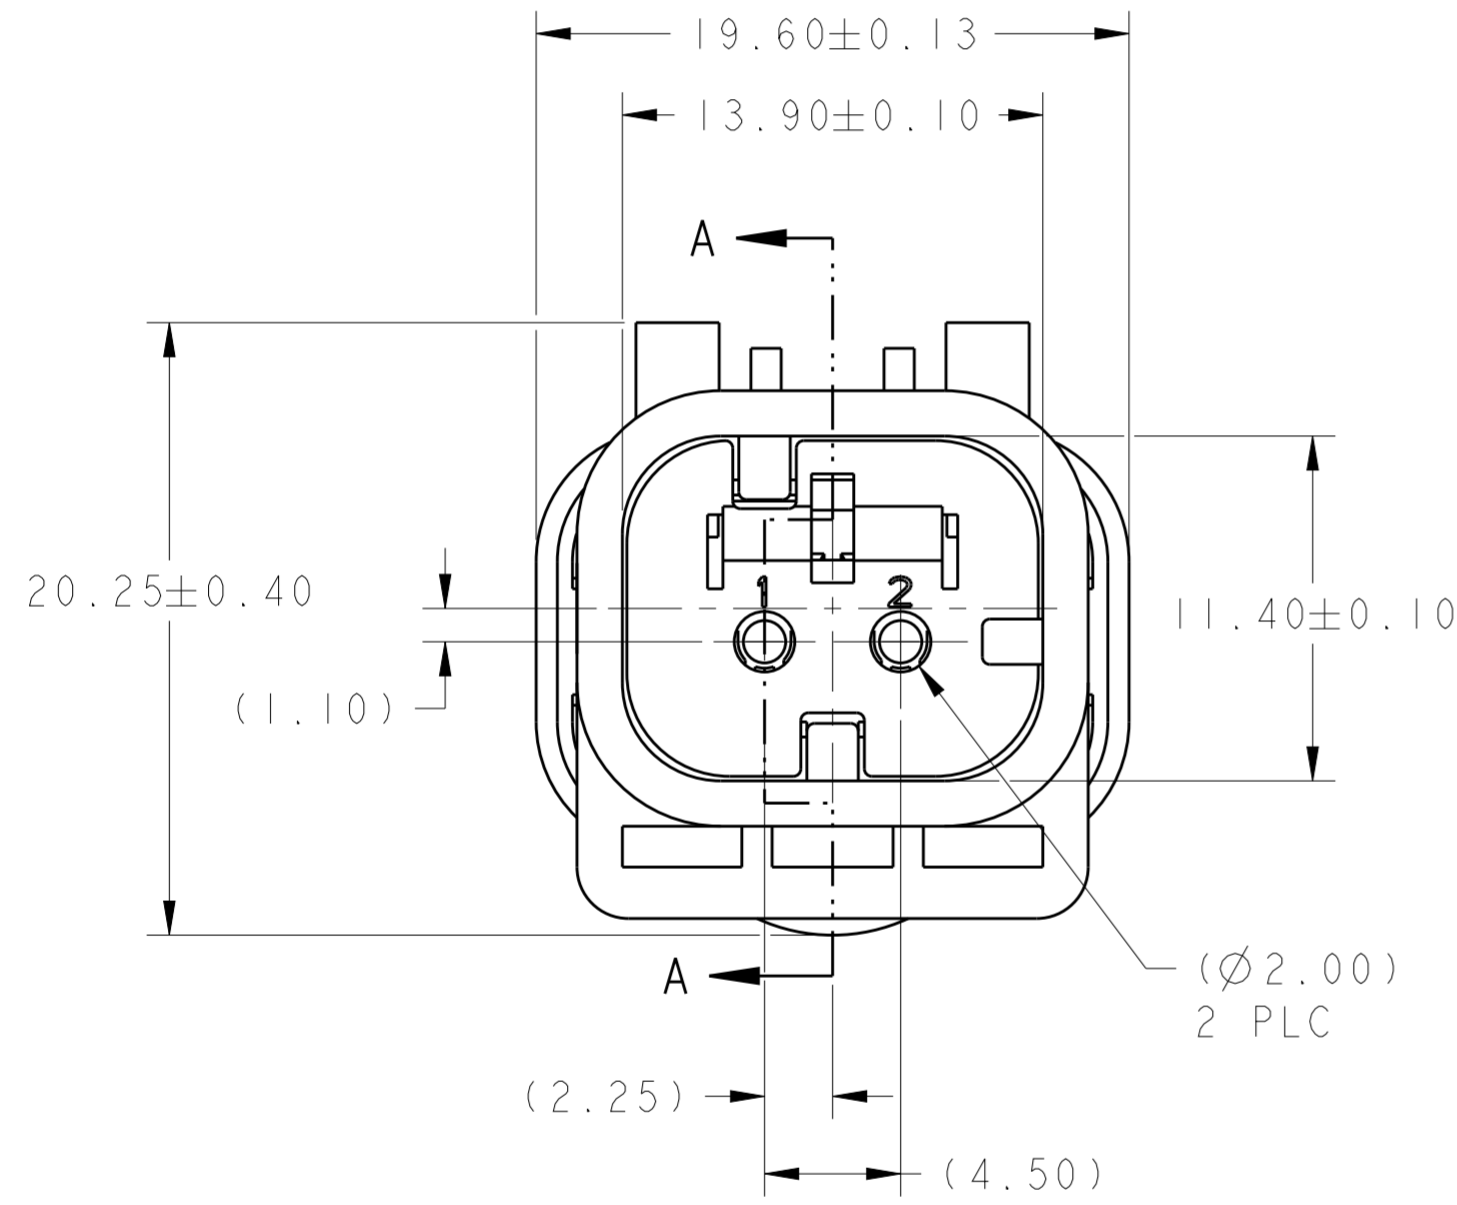

1717672-2
SCALE 2:1

1717672-3
SCALE 2:1

1717672-4
SCALE 2:1

SCALE 2:1

- ① MATERIAL: 15% GLASS FILLED THERMOPLASTIC
COLOR: BLACK
- ② MATERIAL: 15% GLASS FILLED THERMOPLASTIC
COLOR: (SEE TABLE)
- ③ MATERIAL: SILICONE
COLOR: MARINE BLUE

4. WIRE INSULATION RANGE: $\varnothing 2.24 \sim \varnothing 3.94$

1717672-1 SHOWN

GREEN	1717672-4
YELLOW	1717672-3
GRAY	1717672-2
RED	1717672-1
TPA COLOR	PART NUMBER

THIS DRAWING IS A CONTROLLED DOCUMENT.		DWN Y. KATO 15JAN2004	TE Connectivity	
DIMENSIONS: mm		CHK S. MANABE 15JAN2004		
TOLERANCES UNLESS OTHERWISE SPECIFIED:		APVD S. MANABE 15JAN2004	NAME CAP ASSY, 2 POS. BRACKET REVERSE TYPE AMPSEAL 16	
0 PLC ±		PRODUCT SPEC 108-2184	SIZE A2	
1 PLC ±		APPLICATION SPEC 114-13065	CAGE CODE -	
2 PLC ±		WEIGHT -	DRAWING NO C-1717672	
3 PLC ±		Customer Drawing	RESTRICTED TO -	
4 PLC ±			SCALE 4:1 SHEET OF REV C	
ANGLES ±				
FINISH -				