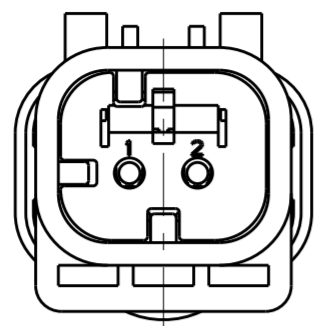

1717672-2
SCALE 2:1

1717672-3
SCALE 2:1

1717672-4
SCALE 2:1

SCALE 2:1

- ① MATERIAL: 15% GLASS FILLED THERMOPLASTIC
COLOR: BLACK
- ② MATERIAL: 15% GLASS FILLED THERMOPLASTIC
COLOR: (SEE TABLE)
- ③ MATERIAL: SILICONE
COLOR: MARINE BLUE

4. WIRE INSULATION RANGE: $\varnothing 2.24 \sim \varnothing 3.94$

1717672-1 SHOWN

GREEN	1717672-4
YELLOW	1717672-3
GRAY	1717672-2
RED	1717672-1
TPA COLOR	PART NUMBER

THIS DRAWING IS A CONTROLLED DOCUMENT.		DWN Y. KATO 15JAN2004	TE Connectivity	
DIMENSIONS: mm		CHK S. MANABE 15JAN2004		
TOLERANCES UNLESS OTHERWISE SPECIFIED:		APVD S. MANABE 15JAN2004	NAME CAP ASSY, 2 POS. BRACKET REVERSE TYPE AMPSEAL 16	
0 PLC ±		PRODUCT SPEC 108-2184	SIZE A2	
1 PLC ±		APPLICATION SPEC 114-13065	CAGE CODE -	
2 PLC ±		WEIGHT -	DRAWING NO C-1717672	
3 PLC ±		Customer Drawing	RESTRICTED TO -	
4 PLC ±			SCALE 4:1 SHEET OF REV C	
ANGLES ±				
FINISH -				