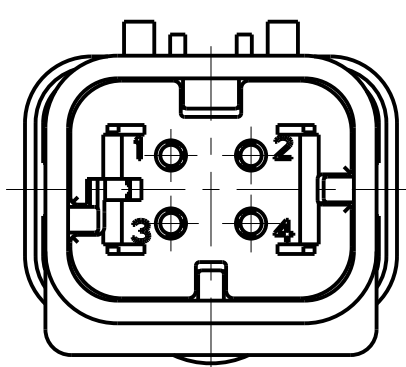

1717674-2
SCALE 2:1

1717674-3
SCALE 2:1

1717674-4
SCALE 2:1

SCALE 2:1

- ① MATERIAL: 15% GLASS FILLED THERMOPLASTIC
COLOR: BLACK
- ② MATERIAL: 15% GLASS FILLED THERMOPLASTIC
COLOR: (SEE TABLE)
- ③ MATERIAL: SILICONE
COLOR: GREEN

4. WIRE INSULATION RANGE: $\varnothing 2.24 \sim \varnothing 3.94$

A - A
OPEN POSITION

1717674-1 SHOWN

GREEN	1717674-4
YELLOW	1717674-3
GRAY	1717674-2
RED	1717674-1
TPA COLOR	PART NUMBER

THIS DRAWING IS A CONTROLLED DOCUMENT.		DWN Y. KATO 15JAN2004	TE Connectivity
DIMENSIONS: mm		CHK S. MANABE 15JAN2004	
TOLERANCES UNLESS OTHERWISE SPECIFIED:		APVD S. MANABE 15JAN2004	
0 PLC ± 1 PLC ± 2 PLC ± 3 PLC ± 4 PLC ± ANGLES ± FINISH -		PRODUCT SPEC 108-2184 APPLICATION SPEC 114-13065 WEIGHT -	
MATERIAL		CUSTOMER DRAWING	NAME CAP ASSY, 4 POS. BRACKET REVERSE TYPE AMP SEAL 16 SIZE CAGE CODE DRAWING NO RESTRICTED TO A20779 C-1717674 SCALE 3:1 SHEET OF REV D