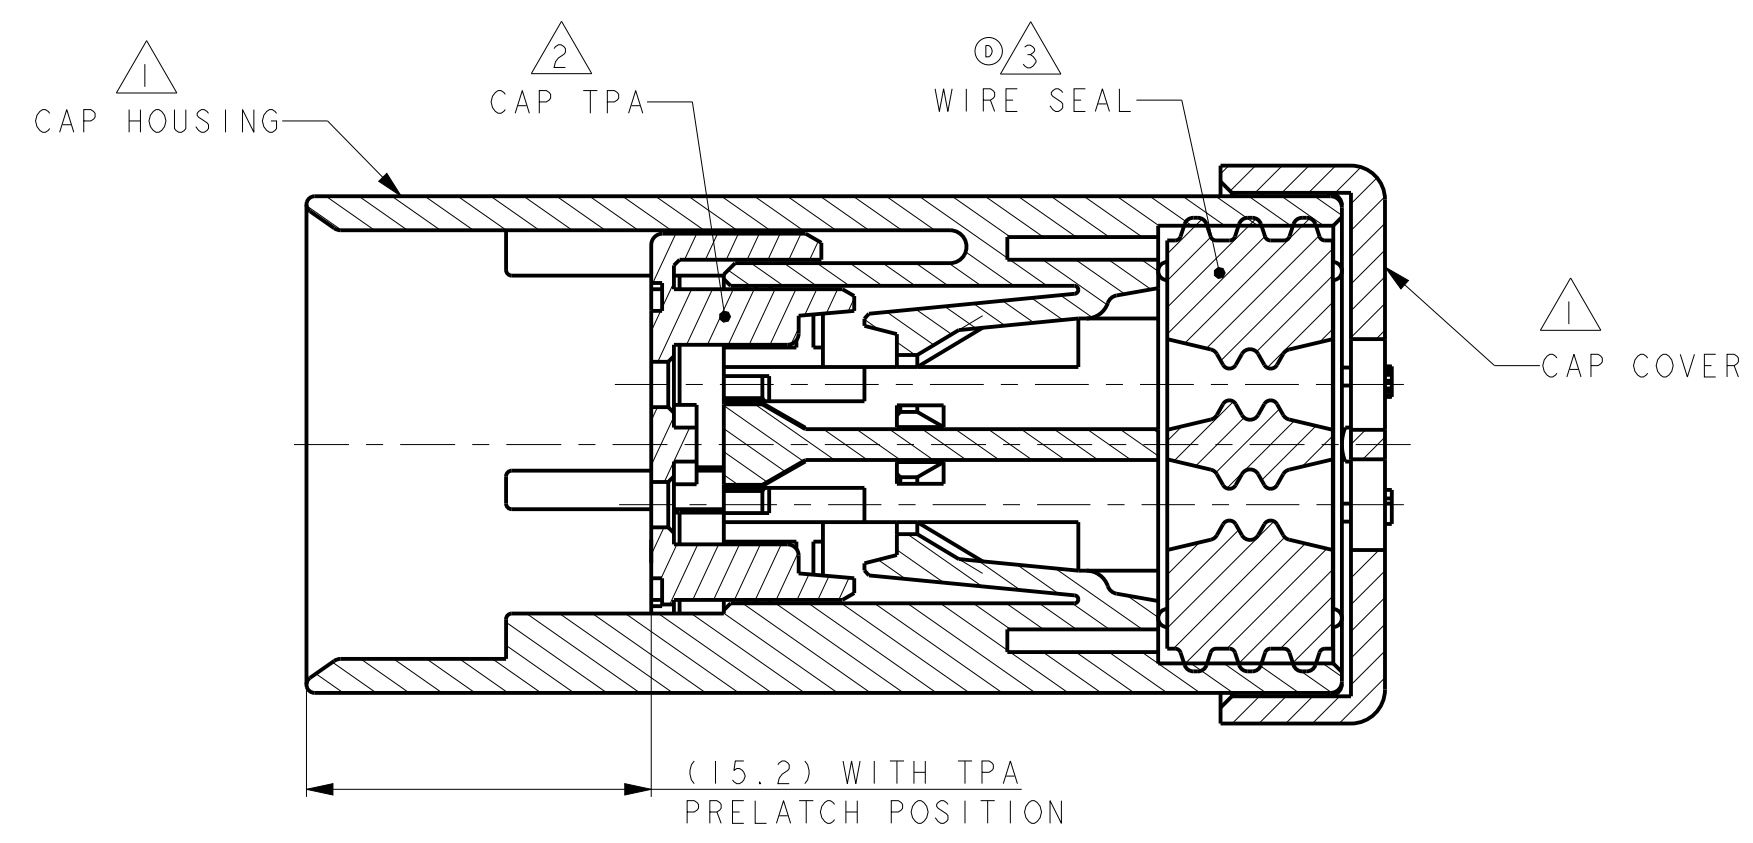

1717674-2
SCALE 2:1

1717674-3
SCALE 2:1

1717674-4
SCALE 2:1

SCALE 2:1

- ① MATERIAL: 15% GLASS FILLED THERMOPLASTIC
COLOR: BLACK
- ② MATERIAL: 15% GLASS FILLED THERMOPLASTIC
COLOR: (SEE TABLE)
- ③ MATERIAL: SILICONE
COLOR: GREEN

4. WIRE INSULATION RANGE: $\varnothing 2.24 \sim \varnothing 3.94$

A - A
OPEN POSITION

1717674-1 SHOWN

GREEN	1717674-4
YELLOW	1717674-3
GRAY	1717674-2
RED	1717674-1
TPA COLOR	PART NUMBER

THIS DRAWING IS A CONTROLLED DOCUMENT.		DWN Y. KATO 15JAN2004	TE Connectivity
DIMENSIONS: mm		CHK S. MANABE 15JAN2004	
TOLERANCES UNLESS OTHERWISE SPECIFIED:		APVD S. MANABE 15JAN2004	
0 PLC ± 1 PLC ± 2 PLC ± 3 PLC ± 4 PLC ± ANGLES ± FINISH -		PRODUCT SPEC 108-2184 APPLICATION SPEC 114-13065 WEIGHT -	
MATERIAL		CUSTOMER DRAWING	NAME CAP ASSY, 4 POS. BRACKET REVERSE TYPE AMP SEAL 16 SIZE CAGE CODE DRAWING NO RESTRICTED TO A20779 C-1717674 SCALE 3:1 SHEET OF REV D