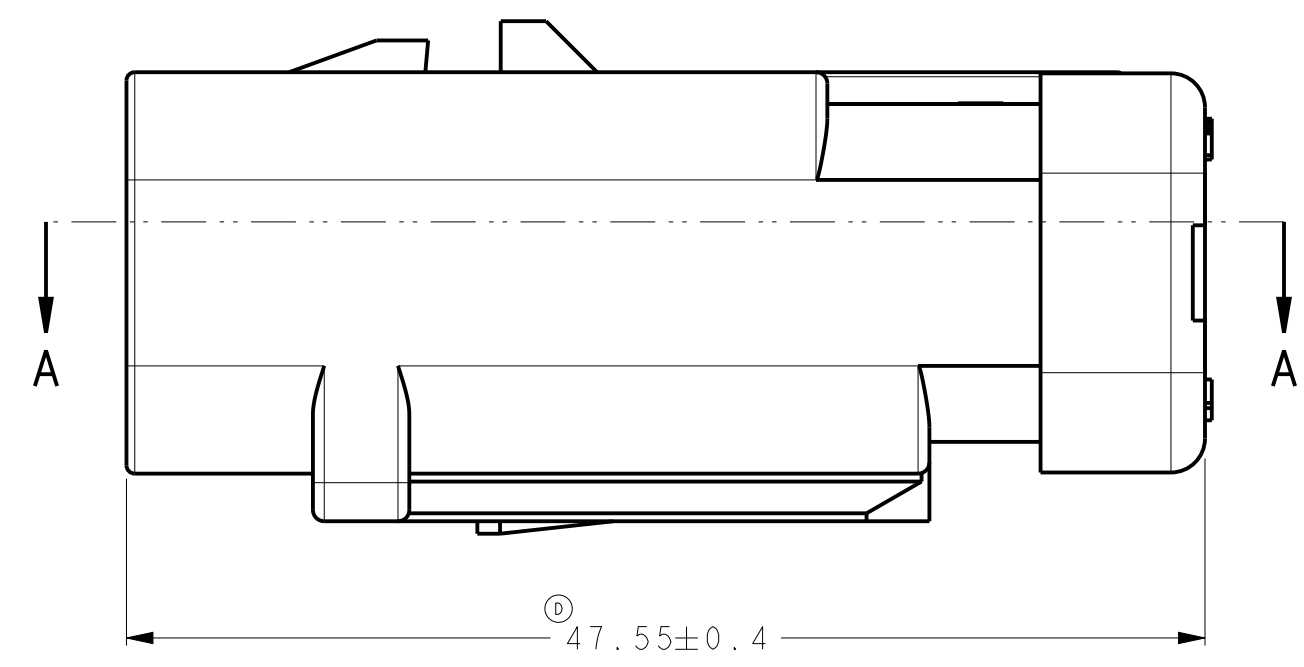

1717674-2
SCALE 2:1

1717674-3
SCALE 2:1

1717674-4
SCALE 2:1

SCALE 2:1

- ① MATERIAL: 15% GLASS FILLED THERMOPLASTIC
COLOR: BLACK
- ② MATERIAL: 15% GLASS FILLED THERMOPLASTIC
COLOR: (SEE TABLE)
- ③ MATERIAL: SILICONE
COLOR: GREEN

4. WIRE INSULATION RANGE: $\varnothing 2.24 \sim \varnothing 3.94$

A - A
OPEN POSITION

1717674-1 SHOWN

GREEN	1717674-4
YELLOW	1717674-3
GRAY	1717674-2
RED	1717674-1
TPA COLOR	PART NUMBER

THIS DRAWING IS A CONTROLLED DOCUMENT.		DWN Y. KATO 15JAN2004	TE Connectivity
DIMENSIONS: mm		CHK S. MANABE 15JAN2004	
TOLERANCES UNLESS OTHERWISE SPECIFIED:		APVD S. MANABE 15JAN2004	
0 PLC ± 1 PLC ± 2 PLC ± 3 PLC ± 4 PLC ± ANGLES ± FINISH -		PRODUCT SPEC 108-2184 APPLICATION SPEC 114-13065 WEIGHT -	
MATERIAL		CUSTOMER DRAWING	NAME CAP ASSY, 4 POS. BRACKET REVERSE TYPE AMP SEAL 16 SIZE CAGE CODE DRAWING NO RESTRICTED TO A20779 C-1717674 SCALE 3:1 SHEET OF REV D