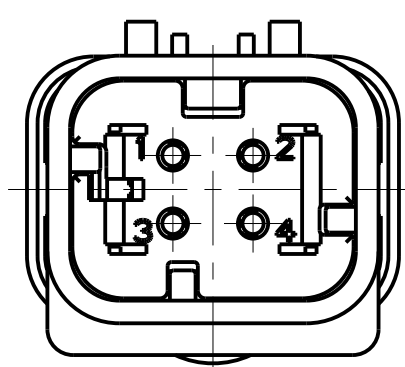

1717674-2
SCALE 2:1

1717674-3
SCALE 2:1

1717674-4
SCALE 2:1

SCALE 2:1

- ① MATERIAL: 15% GLASS FILLED THERMOPLASTIC
COLOR: BLACK
- ② MATERIAL: 15% GLASS FILLED THERMOPLASTIC
COLOR: (SEE TABLE)
- ③ MATERIAL: SILICONE
COLOR: GREEN

4. WIRE INSULATION RANGE: $\varnothing 2.24 \sim \varnothing 3.94$

A - A
OPEN POSITION

1717674-1 SHOWN

GREEN	1717674-4
YELLOW	1717674-3
GRAY	1717674-2
RED	1717674-1
TPA COLOR	PART NUMBER

THIS DRAWING IS A CONTROLLED DOCUMENT.		DWN Y. KATO 15JAN2004	TE Connectivity
DIMENSIONS: mm		CHK S. MANABE 15JAN2004	
TOLERANCES UNLESS OTHERWISE SPECIFIED:		APVD S. MANABE 15JAN2004	
0 PLC ± 1 PLC ± 2 PLC ± 3 PLC ± 4 PLC ± ANGLES ± FINISH -		PRODUCT SPEC 108-2184 APPLICATION SPEC 114-13065 WEIGHT -	
MATERIAL		CUSTOMER DRAWING	NAME CAP ASSY, 4 POS. BRACKET REVERSE TYPE AMP SEAL 16 SIZE CAGE CODE DRAWING NO RESTRICTED TO A20779 C-1717674 SCALE 3:1 SHEET OF REV D