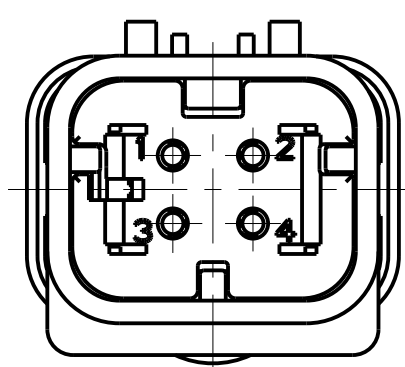

1717674-2
SCALE 2:1

1717674-3
SCALE 2:1

1717674-4
SCALE 2:1

SCALE 2:1

- ① MATERIAL: 15% GLASS FILLED THERMOPLASTIC
COLOR: BLACK
- ② MATERIAL: 15% GLASS FILLED THERMOPLASTIC
COLOR: (SEE TABLE)
- ③ MATERIAL: SILICONE
COLOR: GREEN

4. WIRE INSULATION RANGE: $\varnothing 2.24 \sim \varnothing 3.94$

A - A
OPEN POSITION

1717674-1 SHOWN

GREEN	1717674-4
YELLOW	1717674-3
GRAY	1717674-2
RED	1717674-1
TPA COLOR	PART NUMBER

THIS DRAWING IS A CONTROLLED DOCUMENT.		DWN Y. KATO 15JAN2004	TE Connectivity
DIMENSIONS: mm		CHK S. MANABE 15JAN2004	
TOLERANCES UNLESS OTHERWISE SPECIFIED:		APVD S. MANABE 15JAN2004	
0 PLC ± 1 PLC ± 2 PLC ± 3 PLC ± 4 PLC ± ANGLES ± FINISH -		PRODUCT SPEC 108-2184 APPLICATION SPEC 114-13065 WEIGHT -	
MATERIAL		CUSTOMER DRAWING	NAME CAP ASSY, 4 POS. BRACKET REVERSE TYPE AMP SEAL 16 SIZE CAGE CODE DRAWING NO RESTRICTED TO A20779 C-1717674 SCALE 3:1 SHEET OF REV D