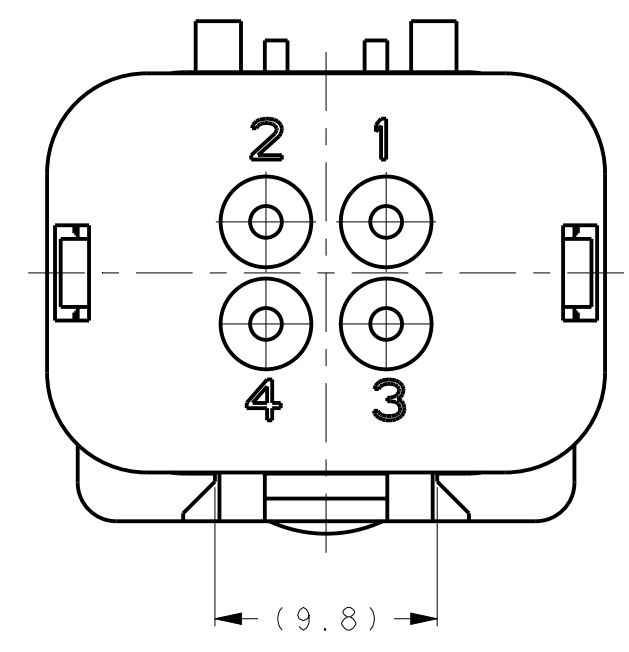

1717674-2
SCALE 2:1

1717674-3
SCALE 2:1

1717674-4
SCALE 2:1

SCALE 2:1

- ① MATERIAL: 15% GLASS FILLED THERMOPLASTIC
COLOR: BLACK
- ② MATERIAL: 15% GLASS FILLED THERMOPLASTIC
COLOR: (SEE TABLE)
- ③ MATERIAL: SILICONE
COLOR: GREEN

4. WIRE INSULATION RANGE: $\varnothing 2.24 \sim \varnothing 3.94$

A - A
OPEN POSITION

1717674-1 SHOWN

GREEN	1717674-4
YELLOW	1717674-3
GRAY	1717674-2
RED	1717674-1
TPA COLOR	PART NUMBER

THIS DRAWING IS A CONTROLLED DOCUMENT.		DWN Y. KATO 15JAN2004	TE Connectivity
DIMENSIONS: mm		CHK S. MANABE 15JAN2004	
TOLERANCES UNLESS OTHERWISE SPECIFIED:		APVD S. MANABE 15JAN2004	
0 PLC ± 1 PLC ± 2 PLC ± 3 PLC ± 4 PLC ± ANGLES ± FINISH -		PRODUCT SPEC 108-2184 APPLICATION SPEC 114-13065 WEIGHT -	
MATERIAL		CUSTOMER DRAWING	NAME CAP ASSY, 4 POS. BRACKET REVERSE TYPE AMP SEAL 16 SIZE CAGE CODE DRAWING NO RESTRICTED TO A20779 C-1717674 SCALE 3:1 SHEET OF REV D