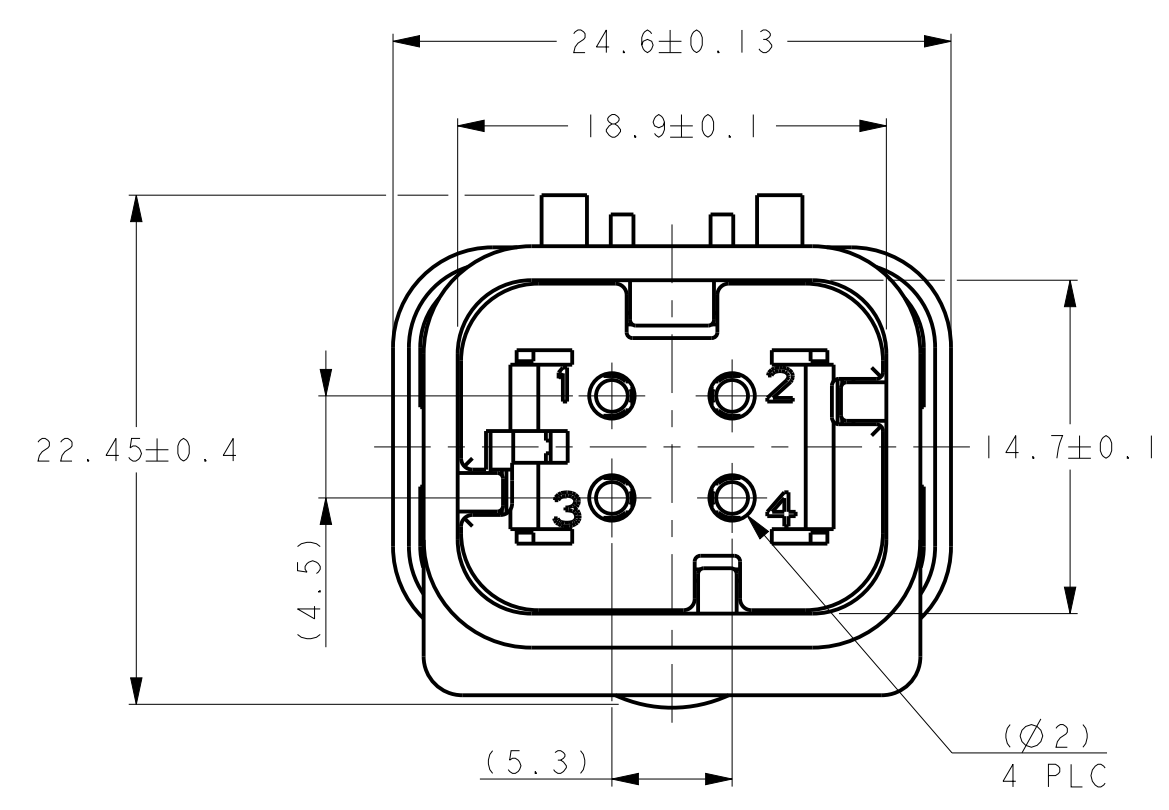

1717674-2
SCALE 2:1

1717674-3
SCALE 2:1

1717674-4
SCALE 2:1

SCALE 2:1

- ① MATERIAL: 15% GLASS FILLED THERMOPLASTIC
COLOR: BLACK
- ② MATERIAL: 15% GLASS FILLED THERMOPLASTIC
COLOR: (SEE TABLE)
- ③ MATERIAL: SILICONE
COLOR: GREEN

4. WIRE INSULATION RANGE: $\varnothing 2.24 \sim \varnothing 3.94$

A - A
OPEN POSITION

1717674-1 SHOWN

GREEN	1717674-4
YELLOW	1717674-3
GRAY	1717674-2
RED	1717674-1
TPA COLOR	PART NUMBER

THIS DRAWING IS A CONTROLLED DOCUMENT.		DWN Y. KATO 15JAN2004	TE Connectivity
DIMENSIONS: mm		CHK S. MANABE 15JAN2004	
TOLERANCES UNLESS OTHERWISE SPECIFIED:		APVD S. MANABE 15JAN2004	
0 PLC ± 1 PLC ± 2 PLC ± 3 PLC ± 4 PLC ± ANGLES ± FINISH -		PRODUCT SPEC 108-2184 APPLICATION SPEC 114-13065 WEIGHT -	
MATERIAL		CUSTOMER DRAWING	NAME CAP ASSY, 4 POS. BRACKET REVERSE TYPE AMP SEAL 16 SIZE CAGE CODE DRAWING NO RESTRICTED TO A20779 C-1717674 SCALE 3:1 SHEET OF REV D