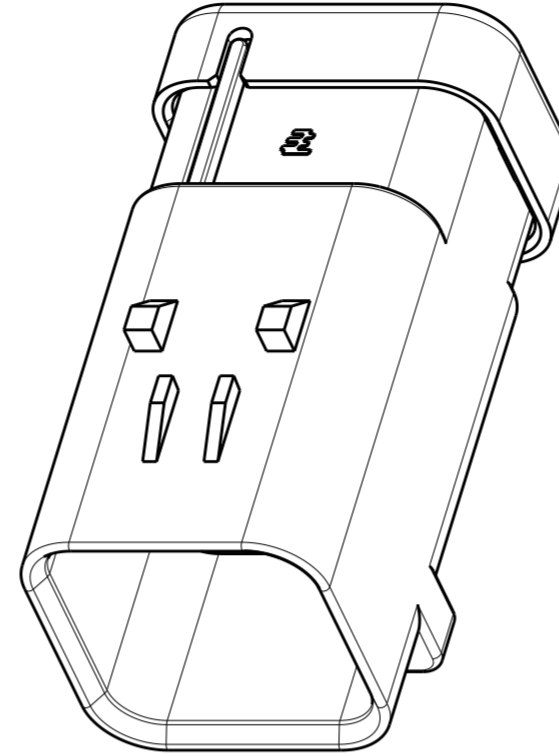

REVISIONS				
P	LTR	DESCRIPTION	DATE	APVD
C	I	REVISED PER ECR-10-019377	30SEP2010	HMR T.M
D		REVISED PER ECR-14-000206	26DEC2013	DR RB

1717675-2
SCALE 2:1

1717675-3
SCALE 2:1

SCALE 2:1

- ① MATERIAL: 15% GLASS FILLED THERMOPLASTIC
COLOR: BLACK
- ② MATERIAL: 15% GLASS FILLED THERMOPLASTIC
COLOR: (SEE TABLE)
- ③ MATERIAL: SILICONE
COLOR: MARINE BLUE

4. WIRE INSULATION RANGE: $\varnothing 2.24 \sim \varnothing 3.94$

1717675-1 SHOWN

A - A

YELLOW	1717675-3
GRAY	1717675-2
RED	1717675-1
TPA COLOR	PART NUMBER

THIS DRAWING IS A CONTROLLED DOCUMENT.		DWN Y. KATO 15JAN2004	STE TE Connectivity	
DIMENSIONS: mm		CHK S. MANABE 15JAN2004		
TOLERANCES UNLESS OTHERWISE SPECIFIED:		APVD S. MANABE 15JAN2004	NAME CAP ASSY, 6 POS. BRACKET REVERSE TYPE AMP SEAL 16	
0 PLC ±		PRODUCT SPEC 108-2184	SIZE CAGE CODE DRAWING NO. RESTRICTED TO	
1 PLC ±		APPLICATION SPEC 114-13065	A20779 C-1717675	
2 PLC ±		WEIGHT	SCALE 3:1 SHEET OF REV D	
3 PLC ±		Customer Drawing		
4 PLC ±				
ANGLES ±				
FINISH				