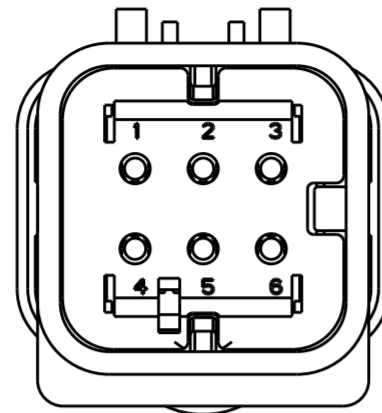

REVISIONS				
P	LTR	DESCRIPTION	DATE	APVD
C	I	REVISED PER ECR-10-019377	30SEP2010	HMR T.M
D		REVISED PER ECR-14-000206	26DEC2013	DR RB

1717675-2
SCALE 2:1

1717675-3
SCALE 2:1

SCALE 2:1

- ① MATERIAL: 15% GLASS FILLED THERMOPLASTIC
COLOR: BLACK
- ② MATERIAL: 15% GLASS FILLED THERMOPLASTIC
COLOR: (SEE TABLE)
- ③ MATERIAL: SILICONE
COLOR: MARINE BLUE

4. WIRE INSULATION RANGE: $\varnothing 2.24 \sim \varnothing 3.94$

1717675-1 SHOWN

A - A

YELLOW	1717675-3
GRAY	1717675-2
RED	1717675-1
TPA COLOR	PART NUMBER

THIS DRAWING IS A CONTROLLED DOCUMENT.		DWN Y. KATO 15JAN2004	STE TE Connectivity	
DIMENSIONS: mm		CHK S. MANABE 15JAN2004		
TOLERANCES UNLESS OTHERWISE SPECIFIED:		APVD S. MANABE 15JAN2004	NAME CAP ASSY, 6 POS. BRACKET REVERSE TYPE AMP SEAL 16	
0 PLC ±		PRODUCT SPEC 108-2184	SIZE CAGE CODE DRAWING NO. RESTRICTED TO	
1 PLC ±		APPLICATION SPEC 114-13065	A20779 C-1717675	
2 PLC ±		WEIGHT	SCALE 3:1 SHEET OF REV D	
3 PLC ±		Customer Drawing		
4 PLC ±				
ANGLES ±				
FINISH				