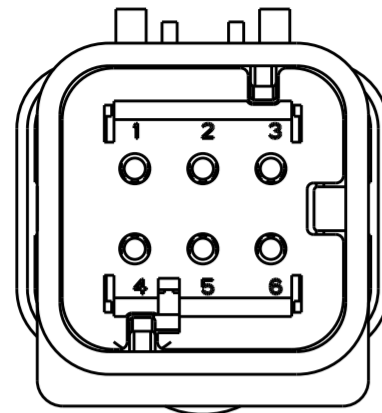

REVISIONS				
P	LTR	DESCRIPTION	DATE	APVD
C	I	REVISED PER ECR-10-019377	30SEP2010	HMR T.M
D		REVISED PER ECR-14-000206	26DEC2013	DR RB

1717675-2
SCALE 2:1

1717675-3
SCALE 2:1

SCALE 2:1

- ① MATERIAL: 15% GLASS FILLED THERMOPLASTIC
COLOR: BLACK
- ② MATERIAL: 15% GLASS FILLED THERMOPLASTIC
COLOR: (SEE TABLE)
- ③ MATERIAL: SILICONE
COLOR: MARINE BLUE

4. WIRE INSULATION RANGE: $\varnothing 2.24 \sim \varnothing 3.94$

1717675-1 SHOWN

A - A

YELLOW	1717675-3
GRAY	1717675-2
RED	1717675-1
TPA COLOR	PART NUMBER

THIS DRAWING IS A CONTROLLED DOCUMENT.		DWN Y. KATO 15JAN2004	STE TE Connectivity	
DIMENSIONS: mm		CHK S. MANABE 15JAN2004		
TOLERANCES UNLESS OTHERWISE SPECIFIED:		APVD S. MANABE 15JAN2004	NAME CAP ASSY, 6 POS. BRACKET REVERSE TYPE AMP SEAL 16	
0 PLC ±		PRODUCT SPEC 108-2184	SIZE CAGE CODE DRAWING NO. RESTRICTED TO	
1 PLC ±		APPLICATION SPEC 114-13065	A20779 C-1717675	
2 PLC ±		WEIGHT	SCALE 3:1 SHEET OF REV D	
3 PLC ±		Customer Drawing		
4 PLC ±				
ANGLES ±				
FINISH				