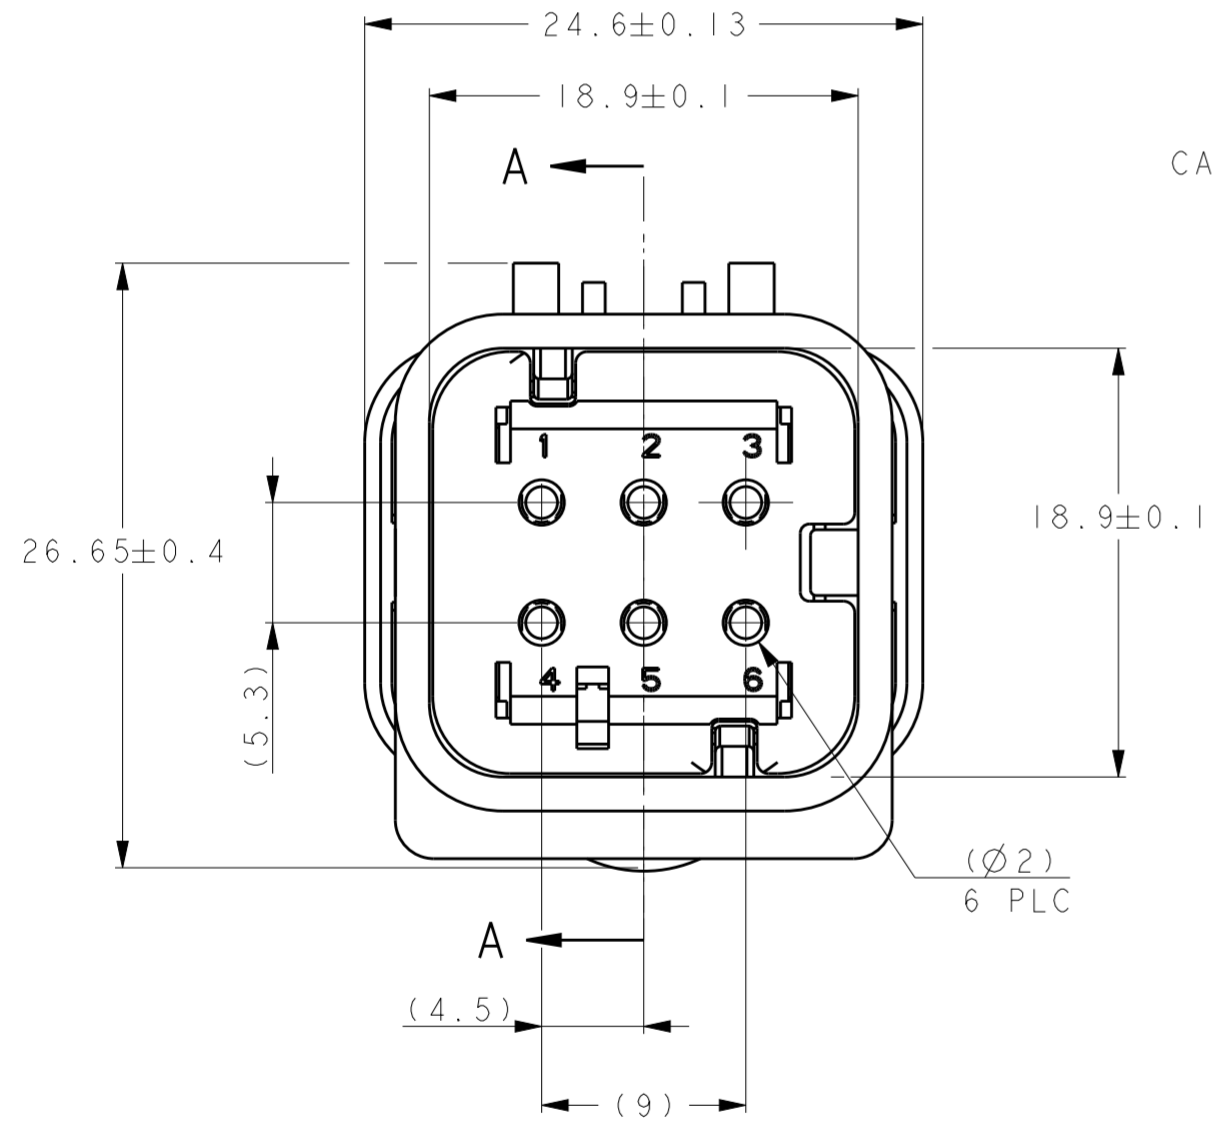

REVISIONS				
P	LTR	DESCRIPTION	DATE	APVD
C	I	REVISED PER ECR-10-019377	30SEP2010	HMR T.M
D		REVISED PER ECR-14-000206	26DEC2013	DR RB

1717675-2
SCALE 2:1

1717675-3
SCALE 2:1

SCALE 2:1

- ① MATERIAL: 15% GLASS FILLED THERMOPLASTIC
COLOR: BLACK
- ② MATERIAL: 15% GLASS FILLED THERMOPLASTIC
COLOR: (SEE TABLE)
- ③ MATERIAL: SILICONE
COLOR: MARINE BLUE

4. WIRE INSULATION RANGE: $\varnothing 2.24 \sim \varnothing 3.94$

1717675-1 SHOWN

A - A

YELLOW	1717675-3
GRAY	1717675-2
RED	1717675-1
TPA COLOR	PART NUMBER

THIS DRAWING IS A CONTROLLED DOCUMENT.		DWN Y. KATO 15JAN2004	STE TE Connectivity	
DIMENSIONS: mm		CHK S. MANABE 15JAN2004		
TOLERANCES UNLESS OTHERWISE SPECIFIED:		APVD S. MANABE 15JAN2004	NAME CAP ASSY, 6 POS. BRACKET REVERSE TYPE AMP SEAL 16	
0 PLC ±		PRODUCT SPEC 108-2184	SIZE CAGE CODE DRAWING NO. RESTRICTED TO	
1 PLC ±		APPLICATION SPEC 114-13065	A20779 C-1717675	
2 PLC ±		WEIGHT	SCALE 3:1 SHEET OF REV D	
3 PLC ±		Customer Drawing		
4 PLC ±				
ANGLES ±				
FINISH				