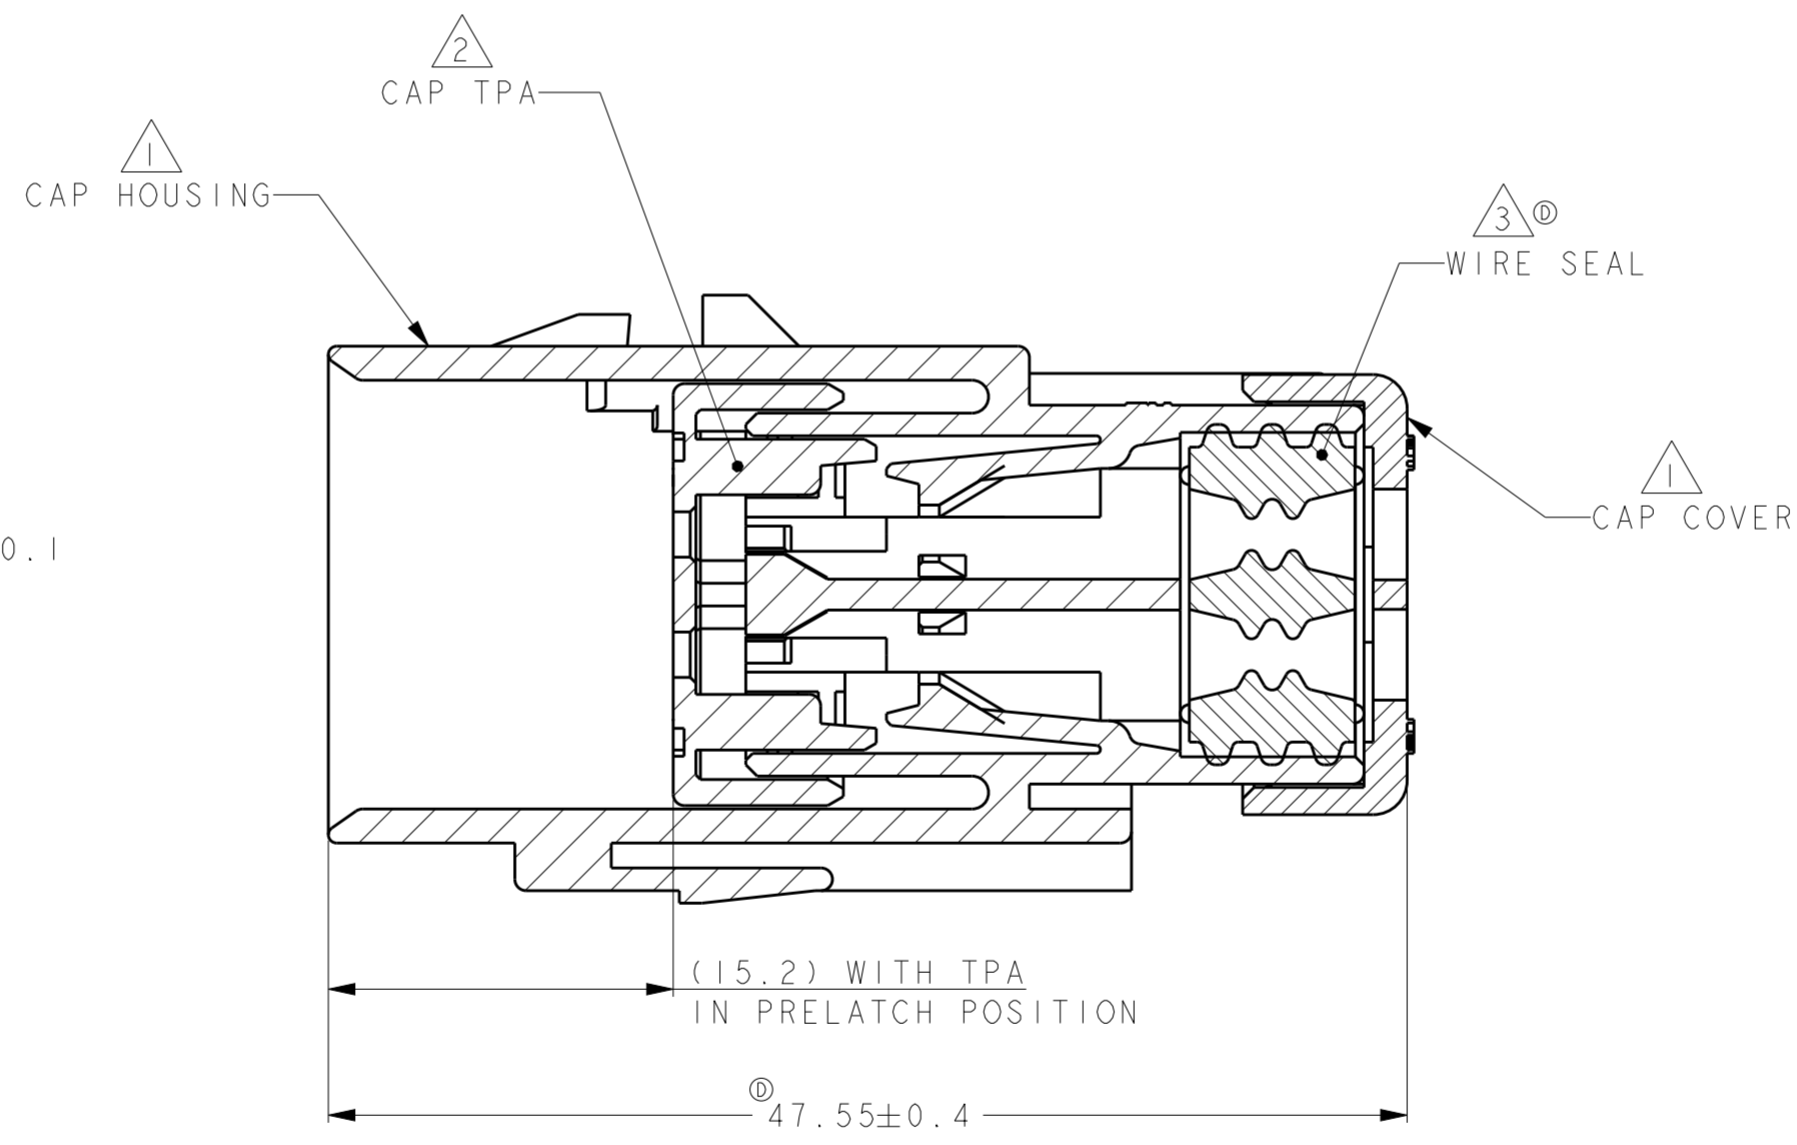

REVISIONS				
P	LTR	DESCRIPTION	DATE	APVD
C	I	REVISED PER ECR-10-019377	30SEP2010	HMR T.M
D		REVISED PER ECR-14-000206	26DEC2013	DR RB

1717675-2
SCALE 2:1

1717675-3
SCALE 2:1

SCALE 2:1

- ① MATERIAL: 15% GLASS FILLED THERMOPLASTIC
COLOR: BLACK
- ② MATERIAL: 15% GLASS FILLED THERMOPLASTIC
COLOR: (SEE TABLE)
- ③ MATERIAL: SILICONE
COLOR: MARINE BLUE

4. WIRE INSULATION RANGE: $\varnothing 2.24 \sim \varnothing 3.94$

1717675-1 SHOWN

A - A

YELLOW	1717675-3
GRAY	1717675-2
RED	1717675-1
TPA COLOR	PART NUMBER

THIS DRAWING IS A CONTROLLED DOCUMENT.		DWN Y. KATO 15JAN2004	STE TE Connectivity	
DIMENSIONS: mm		CHK S. MANABE 15JAN2004		
TOLERANCES UNLESS OTHERWISE SPECIFIED:		APVD S. MANABE 15JAN2004	NAME CAP ASSY, 6 POS. BRACKET REVERSE TYPE AMP SEAL 16	
0 PLC ±		PRODUCT SPEC 108-2184	SIZE CAGE CODE DRAWING NO. RESTRICTED TO	
1 PLC ±		APPLICATION SPEC 114-13065	A20779 C-1717675	
2 PLC ±		WEIGHT	SCALE 3:1 SHEET OF REV D	
3 PLC ±		Customer Drawing		
4 PLC ±				
ANGLES ±				
FINISH				