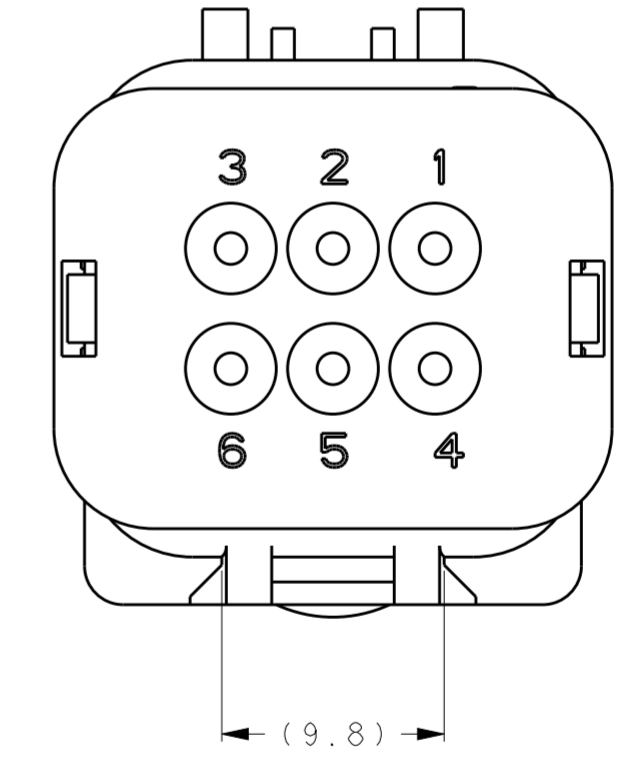

REVISIONS				
P	LTR	DESCRIPTION	DATE	APVD
C	I	REVISED PER ECR-10-019377	30SEP2010	HMR T.M
D		REVISED PER ECR-14-000206	26DEC2013	DR RB

1717675-2
SCALE 2:1

1717675-3
SCALE 2:1

SCALE 2:1

- ① MATERIAL: 15% GLASS FILLED THERMOPLASTIC
COLOR: BLACK
- ② MATERIAL: 15% GLASS FILLED THERMOPLASTIC
COLOR: (SEE TABLE)
- ③ MATERIAL: SILICONE
COLOR: MARINE BLUE

4. WIRE INSULATION RANGE: $\varnothing 2.24 \sim \varnothing 3.94$

1717675-1 SHOWN

A - A

YELLOW	1717675-3
GRAY	1717675-2
RED	1717675-1
TPA COLOR	PART NUMBER

THIS DRAWING IS A CONTROLLED DOCUMENT.		DWN Y. KATO 15JAN2004	STE TE Connectivity	
DIMENSIONS: mm		CHK S. MANABE 15JAN2004		
TOLERANCES UNLESS OTHERWISE SPECIFIED:		APVD S. MANABE 15JAN2004	NAME CAP ASSY, 6 POS. BRACKET REVERSE TYPE AMP SEAL 16	
0 PLC ±		PRODUCT SPEC 108-2184	SIZE CAGE CODE DRAWING NO. RESTRICTED TO	
1 PLC ±		APPLICATION SPEC 114-13065	A20779 C-1717675	
2 PLC ±		WEIGHT	SCALE 3:1 SHEET OF REV D	
3 PLC ±		Customer Drawing		
4 PLC ±				
ANGLES ±				
FINISH				