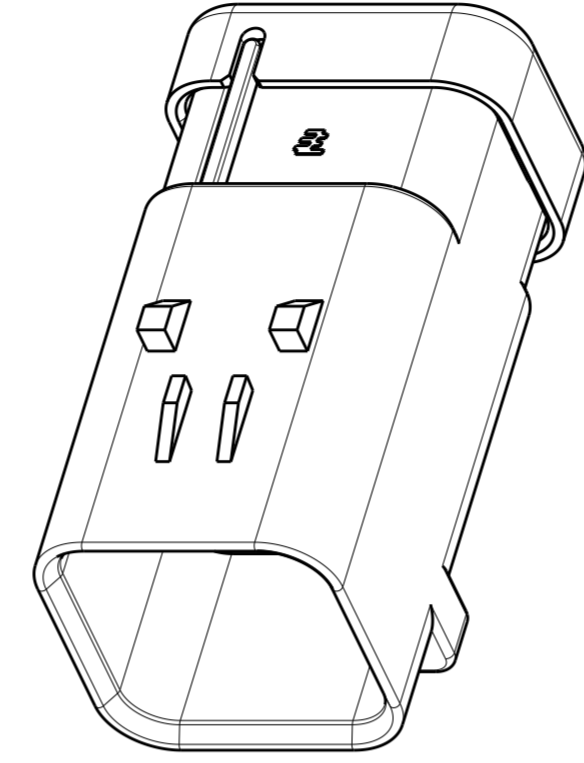

REVISIONS				
P	LTR	DESCRIPTION	DATE	APVD
C	I	REVISED PER ECR-10-019377	30SEP2010	HMR T.M
D		REVISED PER ECR-14-000206	26DEC2013	DR RB

1717675-2  
SCALE 2:1

1717675-3  
SCALE 2:1

SCALE 2:1

- ① MATERIAL: 15% GLASS FILLED THERMOPLASTIC  
COLOR: BLACK
- ② MATERIAL: 15% GLASS FILLED THERMOPLASTIC  
COLOR: (SEE TABLE)
- ③ MATERIAL: SILICONE  
COLOR: MARINE BLUE

4. WIRE INSULATION RANGE:  $\varnothing 2.24 \sim \varnothing 3.94$

1717675-1 SHOWN

A - A

YELLOW	1717675-3
GRAY	1717675-2
RED	1717675-1
TPA COLOR	PART NUMBER

THIS DRAWING IS A CONTROLLED DOCUMENT.		DWN Y. KATO 15JAN2004	TE Connectivity	
DIMENSIONS: mm		CHK S. MANABE 15JAN2004		
TOLERANCES UNLESS OTHERWISE SPECIFIED:		APVD S. MANABE 15JAN2004	NAME CAP ASSY, 6 POS. BRACKET REVERSE TYPE AMP SEAL 16	
0 PLC ± 1 PLC ± 2 PLC ± 3 PLC ± 4 PLC ± ANGLES ± FINISH -		PRODUCT SPEC 108-2184	SIZE A20779	
MATERIAL		APPLICATION SPEC 114-13065	DRAWING NO C-1717675	
		WEIGHT	RESTRICTED TO	
		Customer Drawing	SCALE 3:1 SHEET 1 OF 1 REV D	