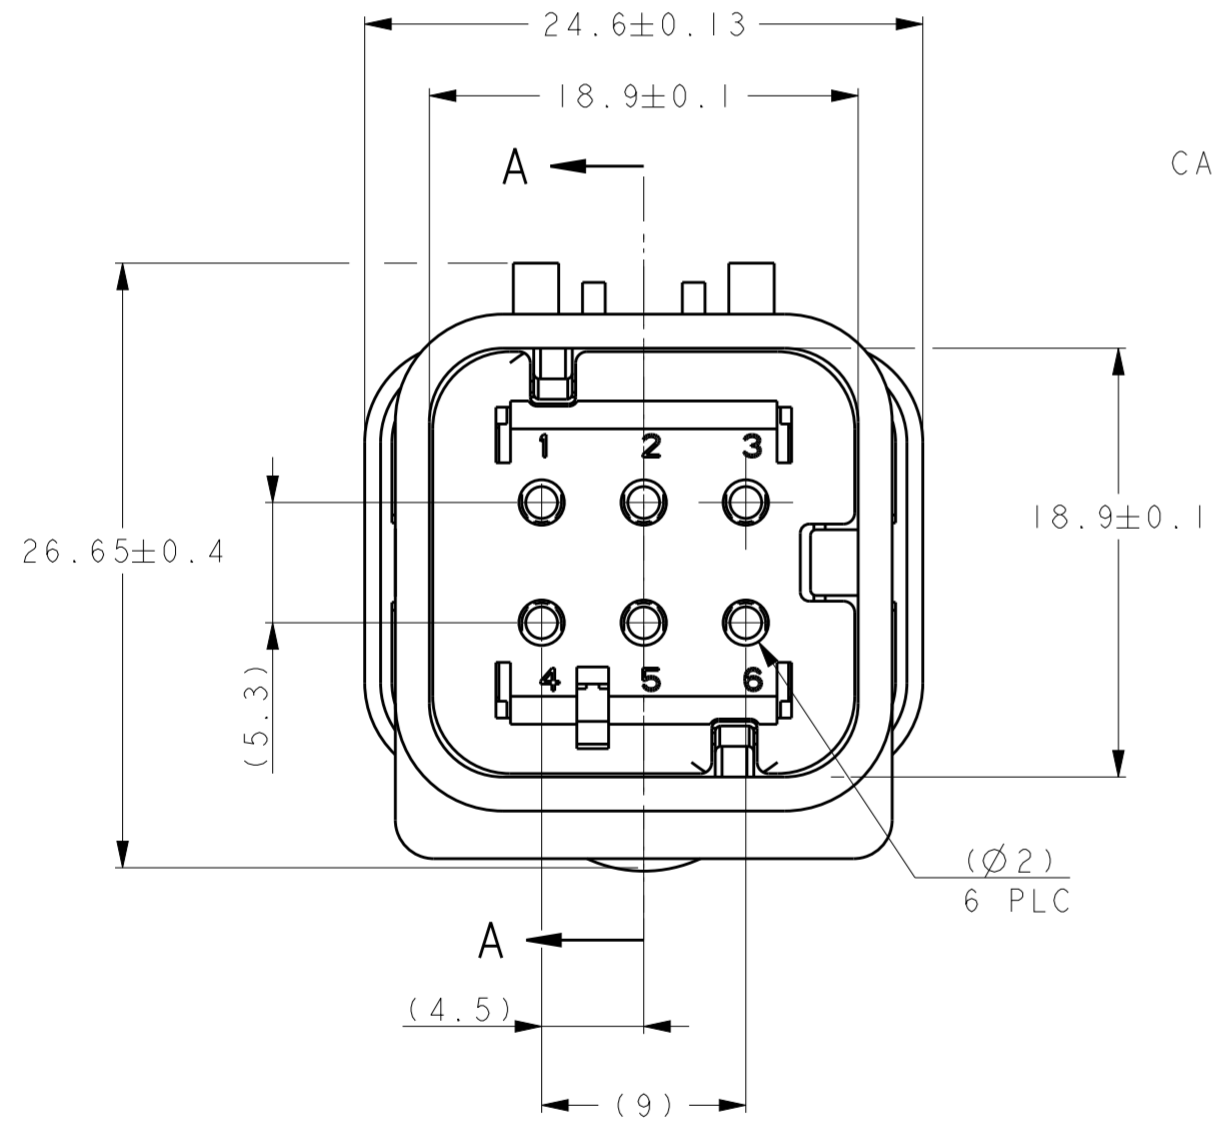

REVISIONS				
P	LTR	DESCRIPTION	DATE	APVD
C	I	REVISED PER ECR-10-019377	30SEP2010	HMR T.M
D		REVISED PER ECR-14-000206	26DEC2013	DR RB

1717675-2  
SCALE 2:1

1717675-3  
SCALE 2:1

SCALE 2:1

- ① MATERIAL: 15% GLASS FILLED THERMOPLASTIC  
COLOR: BLACK
- ② MATERIAL: 15% GLASS FILLED THERMOPLASTIC  
COLOR: (SEE TABLE)
- ③ MATERIAL: SILICONE  
COLOR: MARINE BLUE

4. WIRE INSULATION RANGE:  $\varnothing 2.24 \sim \varnothing 3.94$

1717675-1 SHOWN

A - A

YELLOW	1717675-3
GRAY	1717675-2
RED	1717675-1
TPA COLOR	PART NUMBER

THIS DRAWING IS A CONTROLLED DOCUMENT.		DWN Y. KATO 15JAN2004	TE Connectivity	
DIMENSIONS: mm		CHK S. MANABE 15JAN2004		
TOLERANCES UNLESS OTHERWISE SPECIFIED:		APVD S. MANABE 15JAN2004	NAME CAP ASSY, 6 POS. BRACKET REVERSE TYPE AMP SEAL 16	
0 PLC ± 1 PLC ± 2 PLC ± 3 PLC ± 4 PLC ± ANGLES ± FINISH -		PRODUCT SPEC 108-2184	SIZE A20779	
MATERIAL		APPLICATION SPEC 114-13065	DRAWING NO C-1717675	
		WEIGHT	RESTRICTED TO	
		Customer Drawing	SCALE 3:1 SHEET 1 OF 1 REV D	