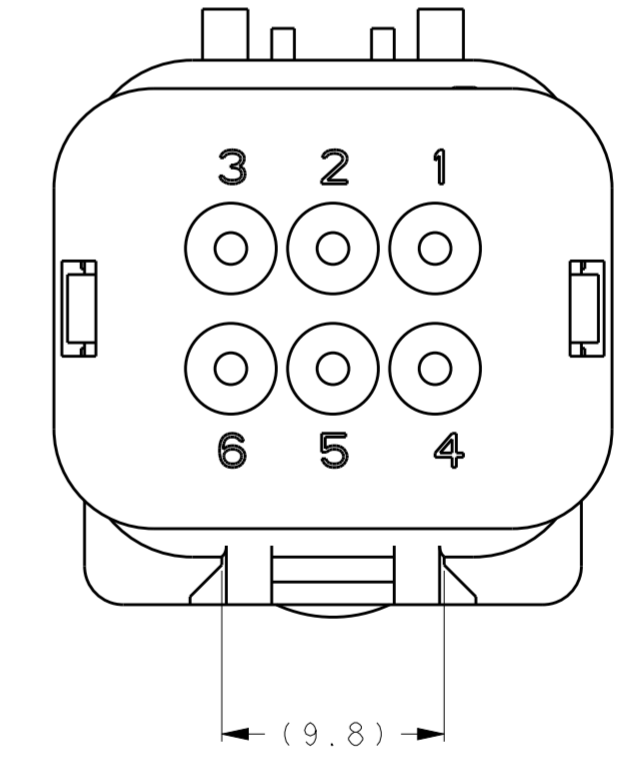

REVISIONS				
P	LTR	DESCRIPTION	DATE	APVD
C	I	REVISED PER ECR-10-019377	30SEP2010	HMR T.M
D		REVISED PER ECR-14-000206	26DEC2013	DR RB

1717675-2  
SCALE 2:1

1717675-3  
SCALE 2:1

SCALE 2:1

- ① MATERIAL: 15% GLASS FILLED THERMOPLASTIC  
COLOR: BLACK
- ② MATERIAL: 15% GLASS FILLED THERMOPLASTIC  
COLOR: (SEE TABLE)
- ③ MATERIAL: SILICONE  
COLOR: MARINE BLUE

4. WIRE INSULATION RANGE:  $\varnothing 2.24 \sim \varnothing 3.94$

1717675-1 SHOWN

A - A

YELLOW	1717675-3
GRAY	1717675-2
RED	1717675-1
TPA COLOR	PART NUMBER

THIS DRAWING IS A CONTROLLED DOCUMENT.		DWN Y. KATO 15JAN2004	TE Connectivity	
DIMENSIONS: mm		CHK S. MANABE 15JAN2004		
TOLERANCES UNLESS OTHERWISE SPECIFIED:		APVD S. MANABE 15JAN2004	NAME CAP ASSY, 6 POS. BRACKET REVERSE TYPE AMP SEAL 16	
0 PLC ± 1 PLC ± 2 PLC ± 3 PLC ± 4 PLC ± ANGLES ± FINISH -		PRODUCT SPEC 108-2184	SIZE A20779	
MATERIAL		APPLICATION SPEC 114-13065	DRAWING NO C-1717675	
		WEIGHT	RESTRICTED TO	
		Customer Drawing	SCALE 3:1 SHEET 1 OF 1 REV D	