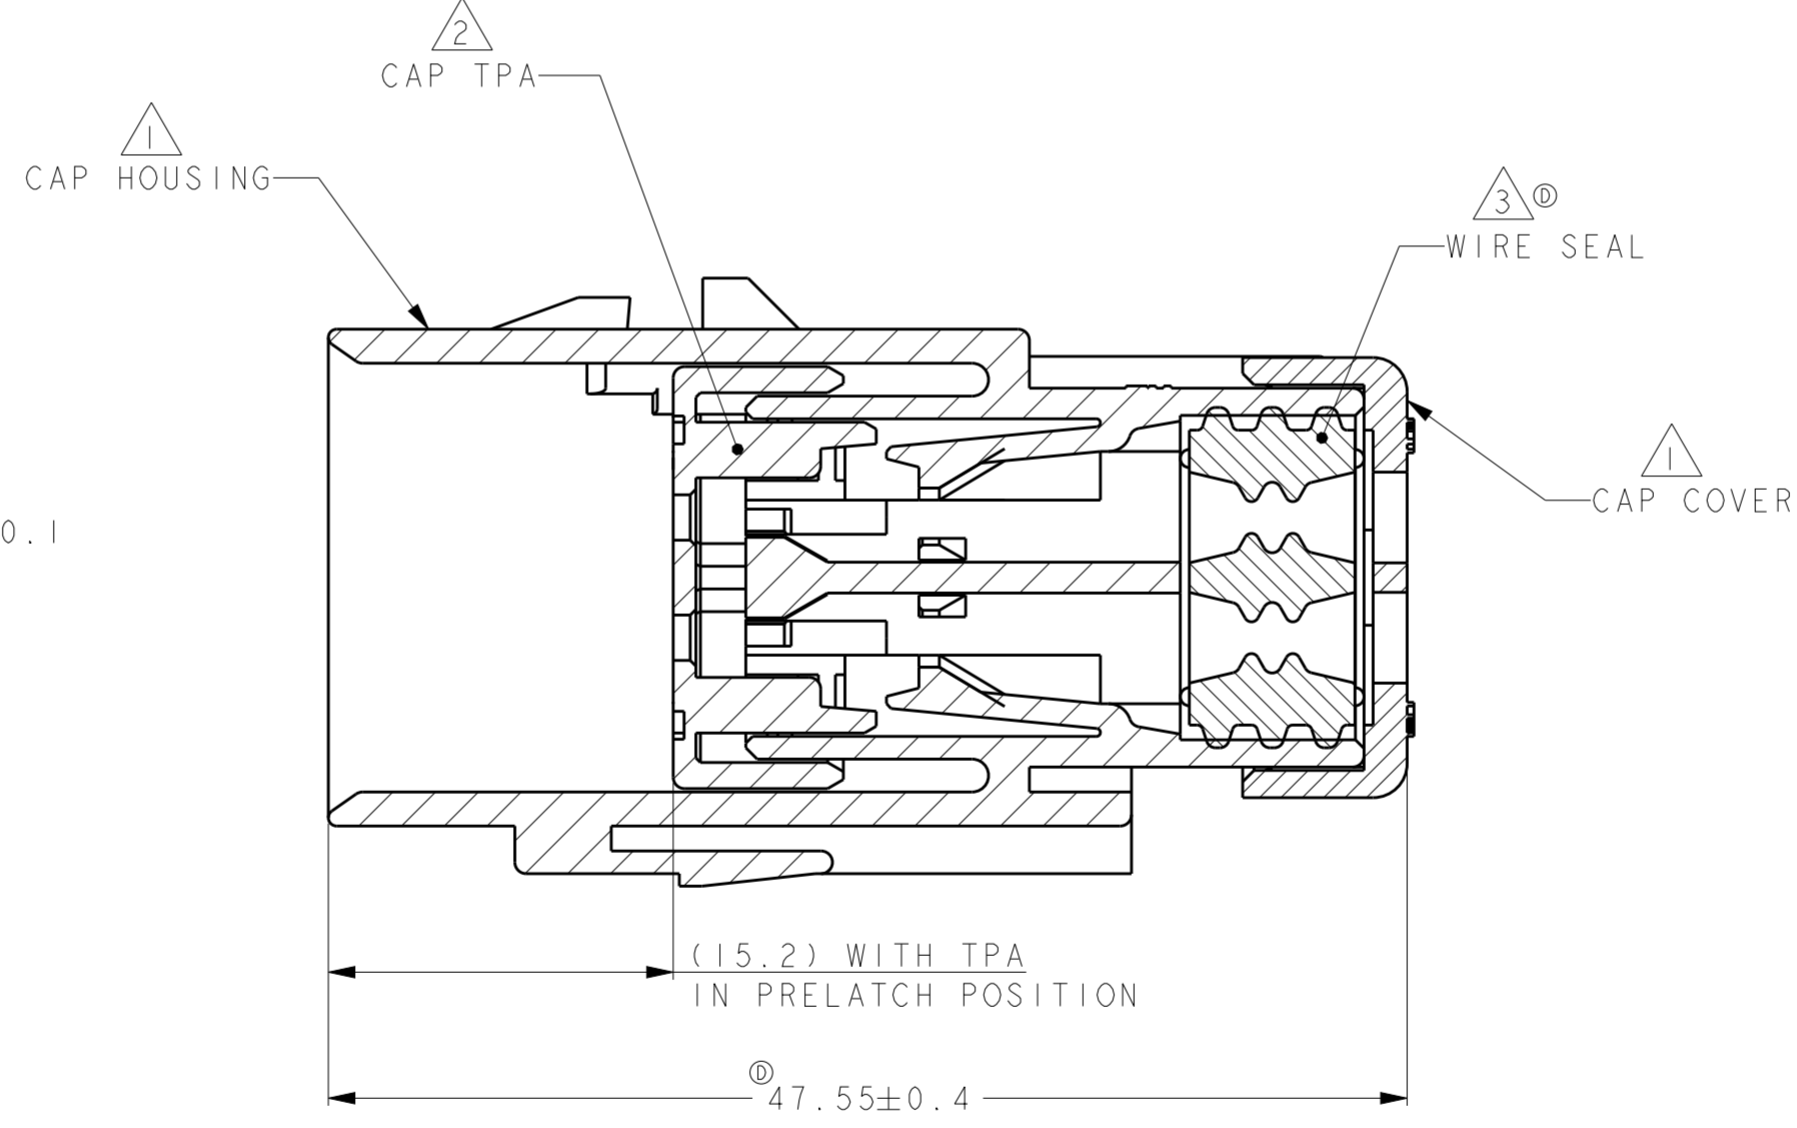

REVISIONS				
P	LTR	DESCRIPTION	DATE	APVD
C	I	REVISED PER ECR-10-019377	30SEP2010	HMR T.M
D		REVISED PER ECR-14-000206	26DEC2013	DR RB

1717675-2  
SCALE 2:1

1717675-3  
SCALE 2:1

SCALE 2:1

- ① MATERIAL: 15% GLASS FILLED THERMOPLASTIC  
COLOR: BLACK
- ② MATERIAL: 15% GLASS FILLED THERMOPLASTIC  
COLOR: (SEE TABLE)
- ③ MATERIAL: SILICONE  
COLOR: MARINE BLUE

4. WIRE INSULATION RANGE:  $\varnothing 2.24 \sim \varnothing 3.94$

1717675-1 SHOWN

A - A

YELLOW	1717675-3
GRAY	1717675-2
RED	1717675-1
TPA COLOR	PART NUMBER

THIS DRAWING IS A CONTROLLED DOCUMENT.		DWN Y. KATO 15JAN2004	TE Connectivity	
DIMENSIONS: mm		CHK S. MANABE 15JAN2004		
TOLERANCES UNLESS OTHERWISE SPECIFIED:		APVD S. MANABE 15JAN2004	NAME CAP ASSY, 6 POS. BRACKET REVERSE TYPE AMP SEAL 16	
0 PLC ± 1 PLC ± 2 PLC ± 3 PLC ± 4 PLC ± ANGLES ± FINISH -		PRODUCT SPEC 108-2184	SIZE A20779	
MATERIAL		APPLICATION SPEC 114-13065	DRAWING NO C-1717675	
		WEIGHT	RESTRICTED TO	
		Customer Drawing	SCALE 3:1 SHEET 1 OF 1 REV D	