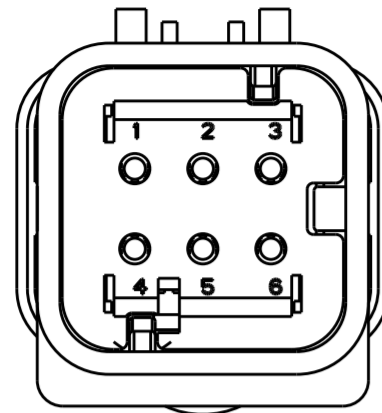

REVISIONS				
P	LTR	DESCRIPTION	DATE	APVD
C	I	REVISED PER ECR-10-019377	30SEP2010	HMR T.M
D		REVISED PER ECR-14-000206	26DEC2013	DR RB

1717675-2  
SCALE 2:1

1717675-3  
SCALE 2:1

SCALE 2:1

- ① MATERIAL: 15% GLASS FILLED THERMOPLASTIC  
COLOR: BLACK
- ② MATERIAL: 15% GLASS FILLED THERMOPLASTIC  
COLOR: (SEE TABLE)
- ③ MATERIAL: SILICONE  
COLOR: MARINE BLUE

4. WIRE INSULATION RANGE:  $\varnothing 2.24 \sim \varnothing 3.94$

1717675-1 SHOWN

A - A

YELLOW	1717675-3
GRAY	1717675-2
RED	1717675-1
TPA COLOR	PART NUMBER

THIS DRAWING IS A CONTROLLED DOCUMENT.		DWN Y. KATO 15JAN2004	TE Connectivity	
DIMENSIONS: mm		CHK S. MANABE 15JAN2004		
TOLERANCES UNLESS OTHERWISE SPECIFIED:		APVD S. MANABE 15JAN2004	NAME CAP ASSY, 6 POS. BRACKET REVERSE TYPE AMP SEAL 16	
0 PLC ± 1 PLC ± 2 PLC ± 3 PLC ± 4 PLC ± ANGLES ± FINISH -		PRODUCT SPEC 108-2184	SIZE A20779	
MATERIAL		APPLICATION SPEC 114-13065	DRAWING NO C-1717675	
		WEIGHT	RESTRICTED TO	
		Customer Drawing	SCALE 3:1 SHEET 1 OF 1 REV D	