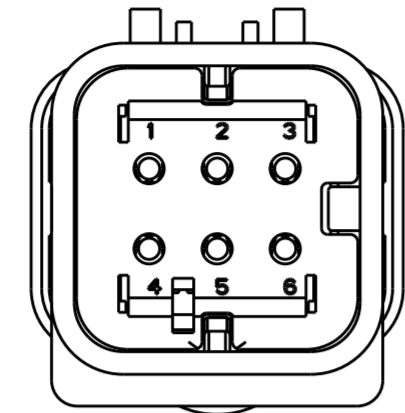

REVISIONS				
P	LTR	DESCRIPTION	DATE	APVD
C	I	REVISED PER ECR-10-019377	30SEP2010	HMR T.M
D		REVISED PER ECR-14-000206	26DEC2013	DR RB

1717675-2  
SCALE 2:1

1717675-3  
SCALE 2:1

SCALE 2:1

- ① MATERIAL: 15% GLASS FILLED THERMOPLASTIC  
COLOR: BLACK
- ② MATERIAL: 15% GLASS FILLED THERMOPLASTIC  
COLOR: (SEE TABLE)
- ③ MATERIAL: SILICONE  
COLOR: MARINE BLUE

4. WIRE INSULATION RANGE:  $\varnothing 2.24 \sim \varnothing 3.94$

1717675-1 SHOWN

A - A

YELLOW	1717675-3
GRAY	1717675-2
RED	1717675-1
TPA COLOR	PART NUMBER

THIS DRAWING IS A CONTROLLED DOCUMENT.		DWN Y. KATO 15JAN2004	TE Connectivity	
DIMENSIONS: mm		CHK S. MANABE 15JAN2004		
TOLERANCES UNLESS OTHERWISE SPECIFIED:		APVD S. MANABE 15JAN2004	NAME CAP ASSY, 6 POS. BRACKET REVERSE TYPE AMP SEAL 16	
0 PLC ± 1 PLC ± 2 PLC ± 3 PLC ± 4 PLC ± ANGLES ± FINISH -		PRODUCT SPEC 108-2184	SIZE A20779	
MATERIAL		APPLICATION SPEC 114-13065	DRAWING NO C-1717675	
		WEIGHT	RESTRICTED TO	
		Customer Drawing	SCALE 3:1 SHEET 1 OF 1 REV D	