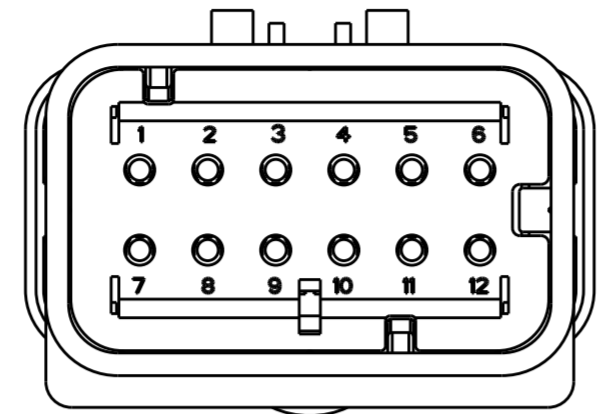

REVISIONS				
P	LTR	DESCRIPTION	DATE	APVD
C	I	REVISED PER ECR-10-019377	30SEP2010	HMR T.M
D		REVISED PER ECR-14-000206	26DEC2013	DR RB

1717677-2  
SCALE 2:1

1717677-3  
SCALE 2:1

1717677-4  
SCALE 2:1

SCALE 2:1

- ① MATERIAL: 15% GLASS FILLED THERMOPLASTIC  
COLOR: BLACK
- ② MATERIAL: 15% GLASS FILLED THERMOPLASTIC  
COLOR: (SEE TABLE)
- ③ MATERIAL: SILICONE  
COLOR: GREEN

4. WIRE INSULATION RANGE:  $\varnothing 2.24 \sim \varnothing 3.94$

1717677-1 SHOWN

A-A  
OPEN POSITION

GREEN	1717677-4
YELLOW	1717677-3
GRAY	1717677-2
RED	1717677-1
TPA COLOR	PART NUMBER

THIS DRAWING IS A CONTROLLED DOCUMENT.		DWN Y. KATO 15JAN2004	TE Connectivity
DIMENSIONS: mm		CHK S. MANABE 15JAN2004	
TOLERANCES UNLESS OTHERWISE SPECIFIED:		APVD S. MANABE 15JAN2004	
0 PLC ± 1 PLC ± 2 PLC ± 3 PLC ± 4 PLC ± ANGLES ± FINISH -		PRODUCT SPEC 108-2184 APPLICATION SPEC 114-13065 WEIGHT -	
MATERIAL		NAME CAP ASSY, 12 POS. BRACKET REVERSE TYPE AMP SEAL 16	RESTRICTED TO
		SIZE A20779	DRAWING NO C-1717677
		Customer Drawing	SCALE 3:1 SHEET 1 OF 1 REV D