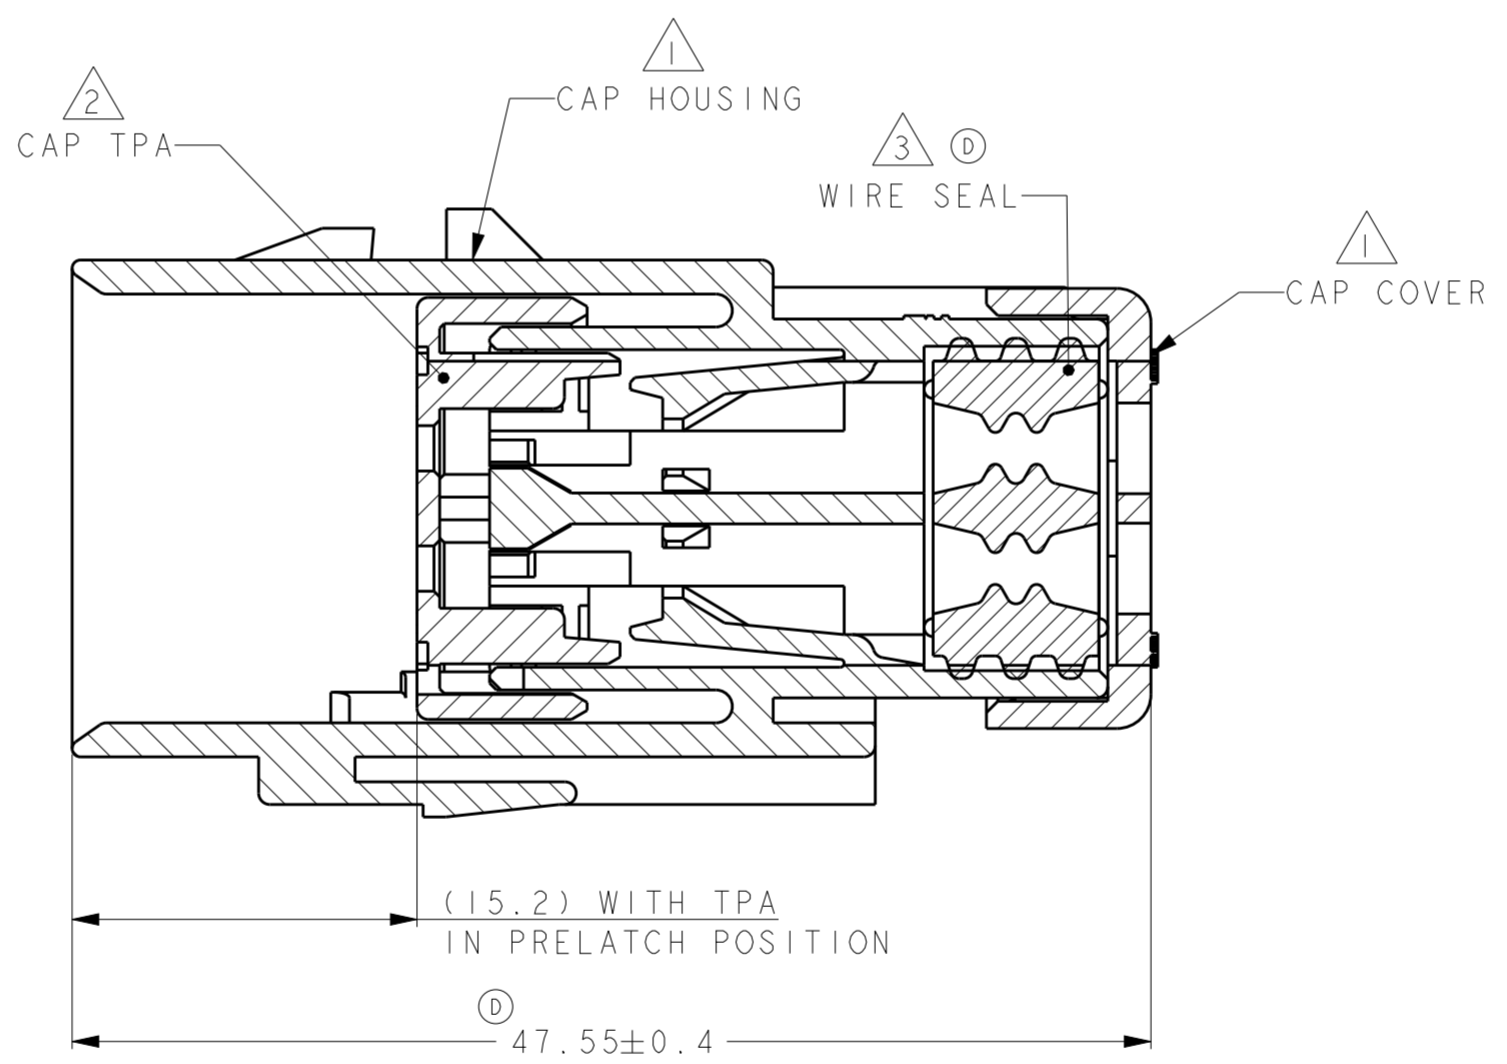

REVISIONS				
P	LTR	DESCRIPTION	DATE	APVD
C	I	REVISED PER ECR-10-019377	30SEP2010	HMR T.M
D		REVISED PER ECR-14-000206	26DEC2013	DR RB

1717677-2  
SCALE 2:1

1717677-3  
SCALE 2:1

1717677-4  
SCALE 2:1

SCALE 2:1

- ① MATERIAL: 15% GLASS FILLED THERMOPLASTIC  
COLOR: BLACK
- ② MATERIAL: 15% GLASS FILLED THERMOPLASTIC  
COLOR: (SEE TABLE)
- ③ MATERIAL: SILICONE  
COLOR: GREEN

4. WIRE INSULATION RANGE:  $\varnothing 2.24 \sim \varnothing 3.94$

1717677-1 SHOWN

A-A  
OPEN POSITION

GREEN	1717677-4
YELLOW	1717677-3
GRAY	1717677-2
RED	1717677-1
TPA COLOR	PART NUMBER

THIS DRAWING IS A CONTROLLED DOCUMENT.		DWN Y. KATO 15JAN2004	TE Connectivity
DIMENSIONS: mm		CHK S. MANABE 15JAN2004	
TOLERANCES UNLESS OTHERWISE SPECIFIED:		APVD S. MANABE 15JAN2004	
0 PLC ± 1 PLC ± 2 PLC ± 3 PLC ± 4 PLC ± ANGLES ± FINISH -		PRODUCT SPEC 108-2184 APPLICATION SPEC 114-13065 WEIGHT -	
MATERIAL		NAME CAP ASSY, 12 POS. BRACKET REVERSE TYPE AMP SEAL 16	RESTRICTED TO
		SIZE A20779	DRAWING NO C-1717677
		Customer Drawing	SCALE 3:1 SHEET 1 OF 1 REV D