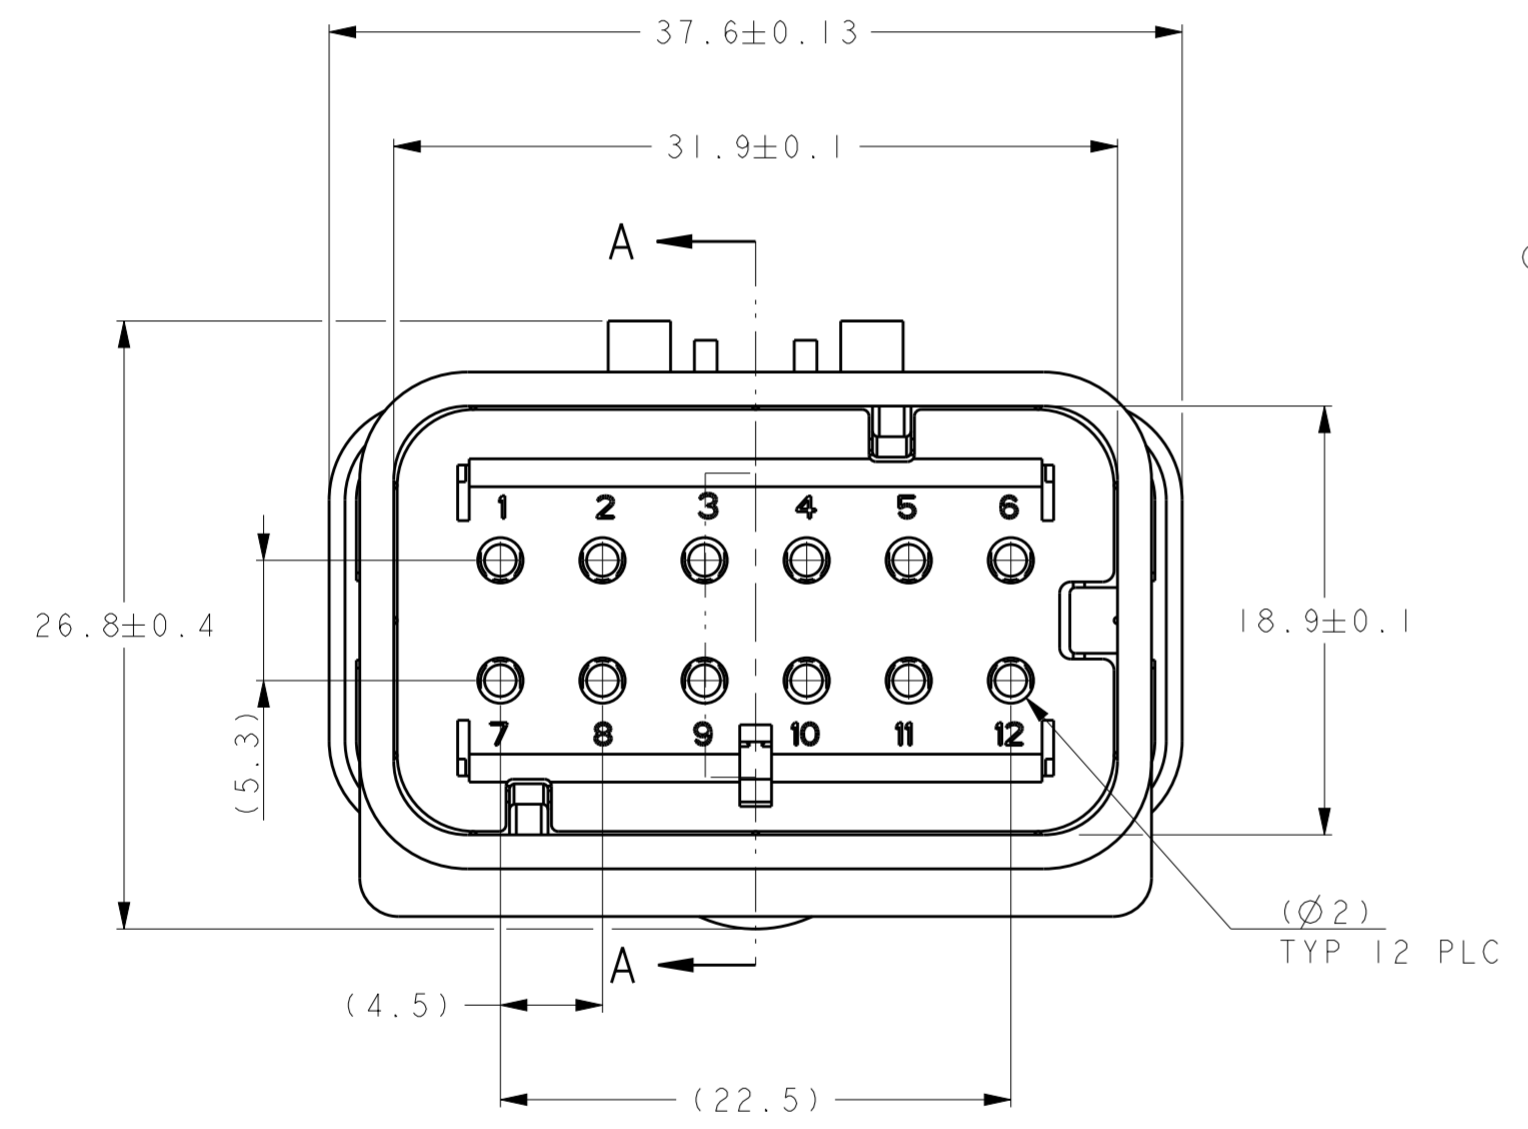

REVISIONS				
P	LTR	DESCRIPTION	DATE	APVD
C	I	REVISED PER ECR-10-019377	30SEP2010	HMR T.M
D		REVISED PER ECR-14-000206	26DEC2013	DR RB

1717677-2  
SCALE 2:1

1717677-3  
SCALE 2:1

1717677-4  
SCALE 2:1

SCALE 2:1

- ① MATERIAL: 15% GLASS FILLED THERMOPLASTIC  
COLOR: BLACK
- ② MATERIAL: 15% GLASS FILLED THERMOPLASTIC  
COLOR: (SEE TABLE)
- ③ MATERIAL: SILICONE  
COLOR: GREEN

4. WIRE INSULATION RANGE:  $\varnothing 2.24 \sim \varnothing 3.94$

1717677-1 SHOWN

A-A  
OPEN POSITION

GREEN	1717677-4
YELLOW	1717677-3
GRAY	1717677-2
RED	1717677-1
TPA COLOR	PART NUMBER

THIS DRAWING IS A CONTROLLED DOCUMENT.		DWN Y. KATO 15JAN2004	TE Connectivity
DIMENSIONS: mm		CHK S. MANABE 15JAN2004	
TOLERANCES UNLESS OTHERWISE SPECIFIED:		APVD S. MANABE 15JAN2004	
0 PLC ± 1 PLC ± 2 PLC ± 3 PLC ± 4 PLC ± ANGLES ± FINISH -		PRODUCT SPEC 108-2184 APPLICATION SPEC 114-13065 WEIGHT -	
MATERIAL		NAME CAP ASSY, 12 POS. BRACKET REVERSE TYPE AMP SEAL 16	RESTRICTED TO
		SIZE A20779	DRAWING NO C-1717677
		Customer Drawing	SCALE 3:1 SHEET 1 OF 1 REV D