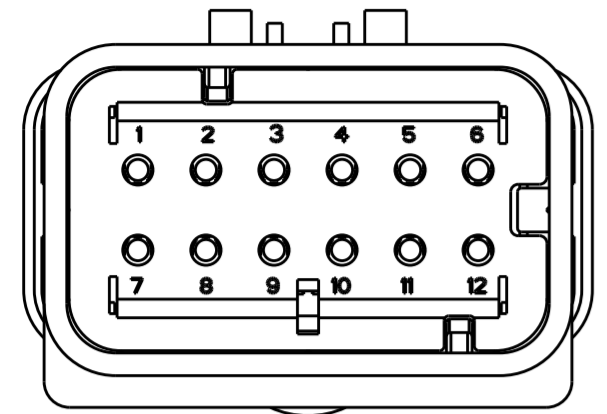

REVISIONS				
P	LTR	DESCRIPTION	DATE	APVD
C	I	REVISED PER ECR-10-019377	30SEP2010	HMR T.M
D		REVISED PER ECR-14-000206	26DEC2013	DR RB

1717677-2  
SCALE 2:1

1717677-3  
SCALE 2:1

1717677-4  
SCALE 2:1

SCALE 2:1

- ① MATERIAL: 15% GLASS FILLED THERMOPLASTIC  
COLOR: BLACK
- ② MATERIAL: 15% GLASS FILLED THERMOPLASTIC  
COLOR: (SEE TABLE)
- ③ MATERIAL: SILICONE  
COLOR: GREEN

4. WIRE INSULATION RANGE:  $\varnothing 2.24 \sim \varnothing 3.94$

1717677-1 SHOWN

A-A  
OPEN POSITION

GREEN	1717677-4
YELLOW	1717677-3
GRAY	1717677-2
RED	1717677-1
TPA COLOR	PART NUMBER

THIS DRAWING IS A CONTROLLED DOCUMENT.		DWN Y. KATO 15JAN2004	TE Connectivity
DIMENSIONS: mm		CHK S. MANABE 15JAN2004	
TOLERANCES UNLESS OTHERWISE SPECIFIED:		APVD S. MANABE 15JAN2004	
0 PLC ± 1 PLC ± 2 PLC ± 3 PLC ± 4 PLC ± ANGLES ± FINISH -		PRODUCT SPEC 108-2184 APPLICATION SPEC 114-13065 WEIGHT -	
MATERIAL		NAME CAP ASSY, 12 POS. BRACKET REVERSE TYPE AMP SEAL 16	RESTRICTED TO
		SIZE A20779	DRAWING NO C-1717677
		Customer Drawing	SCALE 3:1 SHEET 1 OF 1 REV D