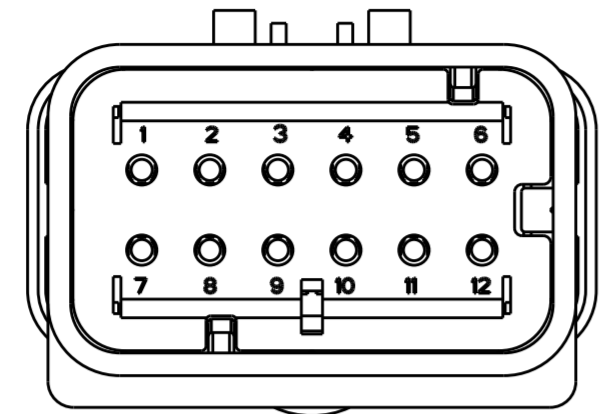

REVISIONS				
P	LTR	DESCRIPTION	DATE	APVD
C	I	REVISED PER ECR-10-019377	30SEP2010	HMR T.M
D		REVISED PER ECR-14-000206	26DEC2013	DR RB

1717677-2  
SCALE 2:1

1717677-3  
SCALE 2:1

1717677-4  
SCALE 2:1

SCALE 2:1

- ① MATERIAL: 15% GLASS FILLED THERMOPLASTIC  
COLOR: BLACK
- ② MATERIAL: 15% GLASS FILLED THERMOPLASTIC  
COLOR: (SEE TABLE)
- ③ MATERIAL: SILICONE  
COLOR: GREEN

4. WIRE INSULATION RANGE:  $\varnothing 2.24 \sim \varnothing 3.94$

1717677-1 SHOWN

A-A  
OPEN POSITION

GREEN	1717677-4
YELLOW	1717677-3
GRAY	1717677-2
RED	1717677-1
TPA COLOR	PART NUMBER

THIS DRAWING IS A CONTROLLED DOCUMENT.		DWN Y. KATO 15JAN2004	TE Connectivity
DIMENSIONS: mm		CHK S. MANABE 15JAN2004	
TOLERANCES UNLESS OTHERWISE SPECIFIED:		APVD S. MANABE 15JAN2004	
0 PLC ± 1 PLC ± 2 PLC ± 3 PLC ± 4 PLC ± ANGLES ± FINISH -		PRODUCT SPEC 108-2184 APPLICATION SPEC 114-13065 WEIGHT -	
MATERIAL		NAME CAP ASSY, 12 POS. BRACKET REVERSE TYPE AMP SEAL 16	RESTRICTED TO
		SIZE A20779	DRAWING NO C-1717677
		Customer Drawing	SCALE 3:1 SHEET 1 OF 1 REV D