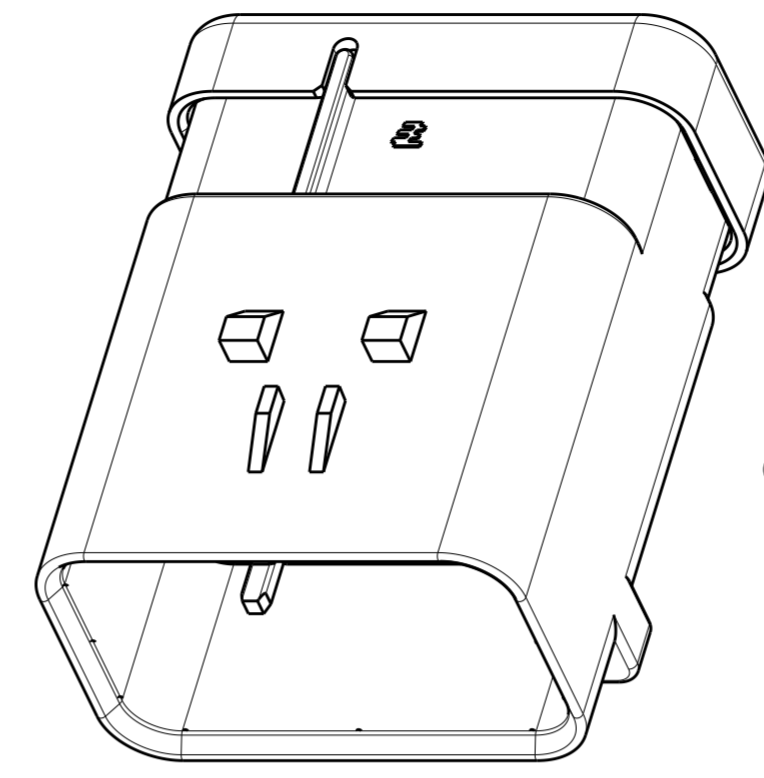

SCALE 2:1

- ① MATERIAL: 15% GLASS FILLED THERMOPLASTIC
  COLOR: BLACK
- ② MATERIAL: 15% GLASS FILLED THERMOPLASTIC
  COLOR: (SEE TABLE)
- ③ MATERIAL: SILICONE
  COLOR: GREEN

4. WIRE INSULATION RANGE: $\varnothing 2.24 \sim \varnothing 3.94$