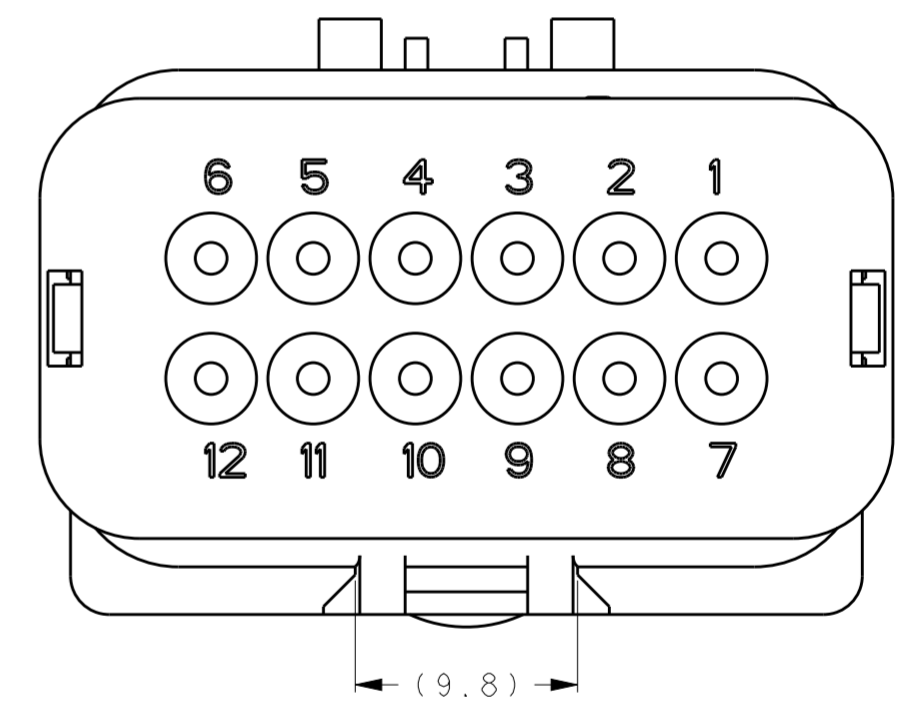

- ① MATERIAL: 15% GLASS FILLED THERMOPLASTIC  
COLOR: BLACK
- ② MATERIAL: 15% GLASS FILLED THERMOPLASTIC  
COLOR: (SEE TABLE)
- ③ MATERIAL: SILICONE  
COLOR: GREEN

4. WIRE INSULATION RANGE:  $\varnothing 2.24 \sim \varnothing 3.94$

1717677-1 SHOWN

A-A  
OPEN POSITION

GREEN	1717677-4
YELLOW	1717677-3
GRAY	1717677-2
RED	1717677-1
TPA COLOR	PART NUMBER

THIS DRAWING IS A CONTROLLED DOCUMENT.		DWN Y. KATO 15JAN2004	TE Connectivity
DIMENSIONS: mm		CHK S. MANABE 15JAN2004	
TOLERANCES UNLESS OTHERWISE SPECIFIED:		APVD S. MANABE 15JAN2004	
0 PLC ± 1 PLC ± 2 PLC ± 3 PLC ± 4 PLC ± ANGLES ± FINISH -		PRODUCT SPEC 108-2184 APPLICATION SPEC 114-13065 WEIGHT -	
MATERIAL		NAME CAP ASSY, 12 POS. BRACKET REVERSE TYPE AMP SEAL 16	RESTRICTED TO
		SIZE A20779	DRAWING NO C-1717677
		Customer Drawing	SCALE 3:1 SHEET 1 OF 1 REV D