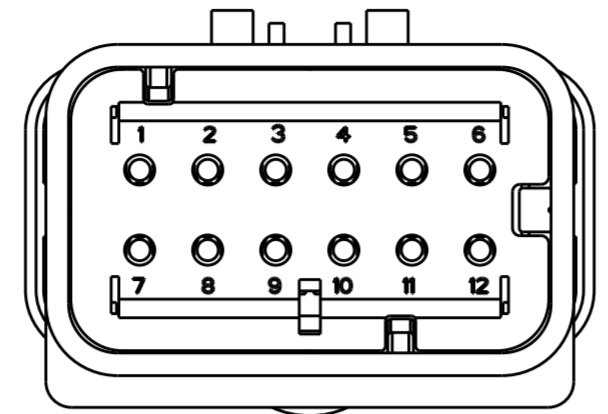

REVISIONS					
P	LTR	DESCRIPTION	DATE	DWN	APVD
C	I	REVISED PER ECR-10-019377	30SEP2010	HMR	T.M
D	D	REVISED PER ECR-14-000206	26DEC2013	DR	RB

1717677-2
SCALE 2:1

1717677-3
SCALE 2:1

1717677-4
SCALE 2:1

SCALE 2:1

- ① MATERIAL: 15% GLASS FILLED THERMOPLASTIC
COLOR: BLACK
- ② MATERIAL: 15% GLASS FILLED THERMOPLASTIC
COLOR: (SEE TABLE)
- ③ MATERIAL: SILICONE
COLOR: GREEN

4. WIRE INSULATION RANGE: $\varnothing 2.24 \sim \varnothing 3.94$

1717677-1 SHOWN

A-A
OPEN POSITION

TPA COLOR	PART NUMBER
GREEN	1717677-4
YELLOW	1717677-3
GRAY	1717677-2
RED	1717677-1

THIS DRAWING IS A CONTROLLED DOCUMENT.		DWN Y. KATO 15JAN2004	TE Connectivity															
DIMENSIONS: mm		CHK S. MANABE 15JAN2004																
TOLERANCES UNLESS OTHERWISE SPECIFIED:		APVD S. MANABE 15JAN2004	NAME CAP ASSY, 12 POS. BRACKET REVERSE TYPE AMP SEAL 16															
<table border="1"> <tr><td>0 PLC</td><td>±</td></tr> <tr><td>1 PLC</td><td>±</td></tr> <tr><td>2 PLC</td><td>±</td></tr> <tr><td>3 PLC</td><td>±</td></tr> <tr><td>4 PLC</td><td>±</td></tr> <tr><td>ANGLES</td><td>±</td></tr> <tr><td>FINISH</td><td>±</td></tr> </table>		0 PLC	±	1 PLC	±	2 PLC	±	3 PLC	±	4 PLC	±	ANGLES	±	FINISH	±	PRODUCT SPEC 108-2184	SIZE A20779	
0 PLC	±																	
1 PLC	±																	
2 PLC	±																	
3 PLC	±																	
4 PLC	±																	
ANGLES	±																	
FINISH	±																	
MATERIAL		APPLICATION SPEC 114-13065	DRAWING NO C-1717677															
		WEIGHT	RESTRICTED TO															
		Customer Drawing	SCALE 3:1 SHEET 1 OF 1 REV D															