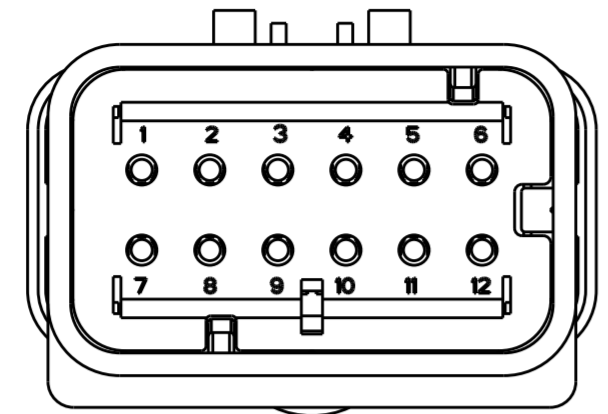

REVISIONS					
P	LTR	DESCRIPTION	DATE	DWN	APVD
C	I	REVISED PER ECR-10-019377	30SEP2010	HMR	T.M
D	D	REVISED PER ECR-14-000206	26DEC2013	DR	RB

1717677-2
SCALE 2:1

1717677-3
SCALE 2:1

1717677-4
SCALE 2:1

SCALE 2:1

- ① MATERIAL: 15% GLASS FILLED THERMOPLASTIC
COLOR: BLACK
- ② MATERIAL: 15% GLASS FILLED THERMOPLASTIC
COLOR: (SEE TABLE)
- ③ MATERIAL: SILICONE
COLOR: GREEN

4. WIRE INSULATION RANGE: $\varnothing 2.24 \sim \varnothing 3.94$

1717677-1 SHOWN

A-A
OPEN POSITION

TPA COLOR	PART NUMBER
GREEN	1717677-4
YELLOW	1717677-3
GRAY	1717677-2
RED	1717677-1

THIS DRAWING IS A CONTROLLED DOCUMENT.		DWN Y. KATO 15JAN2004	TE Connectivity															
DIMENSIONS: mm		CHK S. MANABE 15JAN2004																
TOLERANCES UNLESS OTHERWISE SPECIFIED:		APVD S. MANABE 15JAN2004	NAME CAP ASSY, 12 POS. BRACKET REVERSE TYPE AMP SEAL 16															
<table border="1"> <tr><td>0 PLC</td><td>±</td></tr> <tr><td>1 PLC</td><td>±</td></tr> <tr><td>2 PLC</td><td>±</td></tr> <tr><td>3 PLC</td><td>±</td></tr> <tr><td>4 PLC</td><td>±</td></tr> <tr><td>ANGLES</td><td>±</td></tr> <tr><td>FINISH</td><td>±</td></tr> </table>		0 PLC	±	1 PLC	±	2 PLC	±	3 PLC	±	4 PLC	±	ANGLES	±	FINISH	±	PRODUCT SPEC 108-2184	SIZE A20779	
0 PLC	±																	
1 PLC	±																	
2 PLC	±																	
3 PLC	±																	
4 PLC	±																	
ANGLES	±																	
FINISH	±																	
MATERIAL		APPLICATION SPEC 114-13065	DRAWING NO C-1717677															
		WEIGHT	RESTRICTED TO															
		Customer Drawing	SCALE 3:1 SHEET 1 OF 1 REV D															