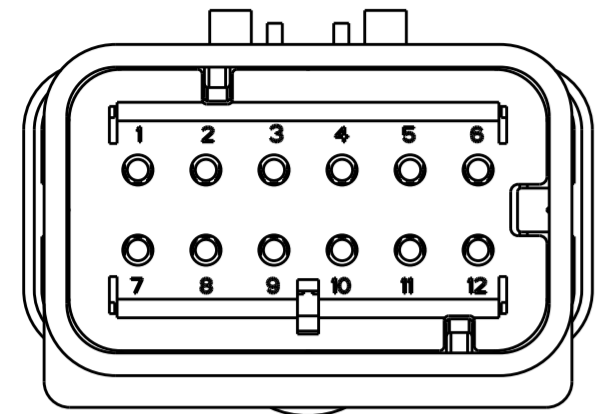

REVISIONS					
P	LTR	DESCRIPTION	DATE	DWN	APVD
C	I	REVISED PER ECR-10-019377	30SEP2010	HMR	T.M
D	D	REVISED PER ECR-14-000206	26DEC2013	DR	RB

1717677-2
SCALE 2:1

1717677-3
SCALE 2:1

1717677-4
SCALE 2:1

SCALE 2:1

- ① MATERIAL: 15% GLASS FILLED THERMOPLASTIC
COLOR: BLACK
- ② MATERIAL: 15% GLASS FILLED THERMOPLASTIC
COLOR: (SEE TABLE)
- ③ MATERIAL: SILICONE
COLOR: GREEN

4. WIRE INSULATION RANGE: $\varnothing 2.24 \sim \varnothing 3.94$

1717677-1 SHOWN

A-A
OPEN POSITION

TPA COLOR	PART NUMBER
GREEN	1717677-4
YELLOW	1717677-3
GRAY	1717677-2
RED	1717677-1

THIS DRAWING IS A CONTROLLED DOCUMENT.		DWN Y. KATO 15JAN2004	TE Connectivity															
DIMENSIONS: mm		CHK S. MANABE 15JAN2004																
TOLERANCES UNLESS OTHERWISE SPECIFIED:		APVD S. MANABE 15JAN2004	NAME CAP ASSY, 12 POS. BRACKET REVERSE TYPE AMP SEAL 16															
<table border="1"> <tr><td>0 PLC</td><td>±</td></tr> <tr><td>1 PLC</td><td>±</td></tr> <tr><td>2 PLC</td><td>±</td></tr> <tr><td>3 PLC</td><td>±</td></tr> <tr><td>4 PLC</td><td>±</td></tr> <tr><td>ANGLES</td><td>±</td></tr> <tr><td>FINISH</td><td>±</td></tr> </table>		0 PLC	±	1 PLC	±	2 PLC	±	3 PLC	±	4 PLC	±	ANGLES	±	FINISH	±	PRODUCT SPEC 108-2184	SIZE A20779	
0 PLC	±																	
1 PLC	±																	
2 PLC	±																	
3 PLC	±																	
4 PLC	±																	
ANGLES	±																	
FINISH	±																	
MATERIAL		APPLICATION SPEC 114-13065	DRAWING NO C-1717677															
		WEIGHT	RESTRICTED TO															
		Customer Drawing	SCALE 3:1 SHEET 1 OF 1 REV D															