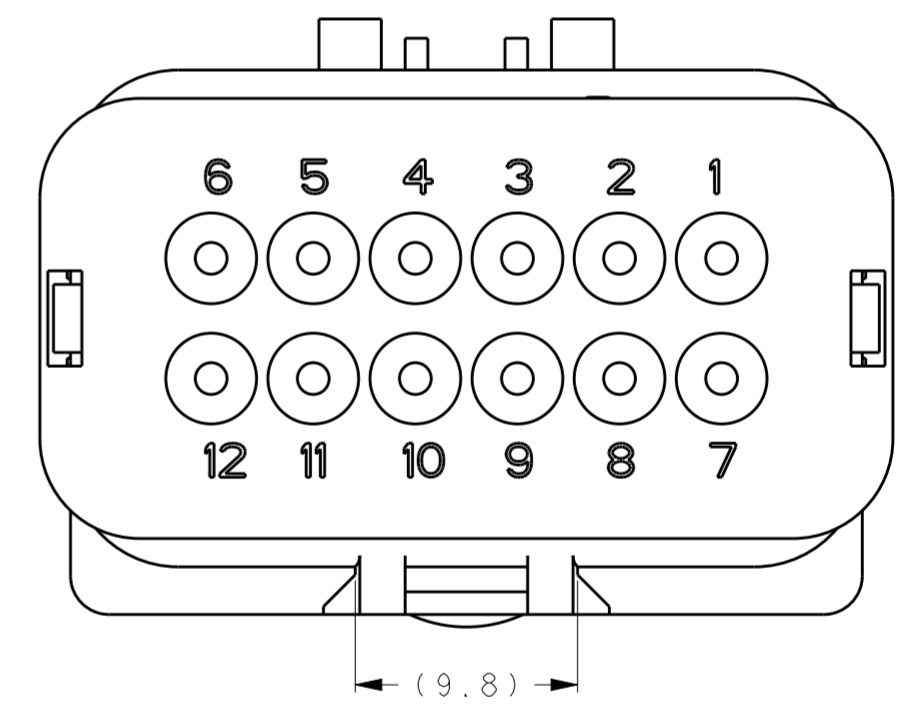

- ① MATERIAL: 15% GLASS FILLED THERMOPLASTIC
COLOR: BLACK
- ② MATERIAL: 15% GLASS FILLED THERMOPLASTIC
COLOR: (SEE TABLE)
- ③ MATERIAL: SILICONE
COLOR: GREEN

4. WIRE INSULATION RANGE: $\varnothing 2.24 \sim \varnothing 3.94$

1717677-1 SHOWN

A-A
OPEN POSITION

TPA COLOR	PART NUMBER
GREEN	1717677-4
YELLOW	1717677-3
GRAY	1717677-2
RED	1717677-1

THIS DRAWING IS A CONTROLLED DOCUMENT.		DWN Y. KATO 15JAN2004	TE Connectivity															
DIMENSIONS: mm		CHK S. MANABE 15JAN2004																
TOLERANCES UNLESS OTHERWISE SPECIFIED:		APVD S. MANABE 15JAN2004	NAME CAP ASSY, 12 POS. BRACKET REVERSE TYPE AMP SEAL 16															
<table border="1"> <tr><td>0 PLC</td><td>±</td></tr> <tr><td>1 PLC</td><td>±</td></tr> <tr><td>2 PLC</td><td>±</td></tr> <tr><td>3 PLC</td><td>±</td></tr> <tr><td>4 PLC</td><td>±</td></tr> <tr><td>ANGLES</td><td>±</td></tr> <tr><td>FINISH</td><td>±</td></tr> </table>		0 PLC	±	1 PLC	±	2 PLC	±	3 PLC	±	4 PLC	±	ANGLES	±	FINISH	±	PRODUCT SPEC 108-2184	SIZE A20779	
0 PLC	±																	
1 PLC	±																	
2 PLC	±																	
3 PLC	±																	
4 PLC	±																	
ANGLES	±																	
FINISH	±																	
MATERIAL		APPLICATION SPEC 114-13065	DRAWING NO C-1717677															
		WEIGHT	RESTRICTED TO															
		Customer Drawing	SCALE 3:1 SHEET 1 OF 1 REV D															