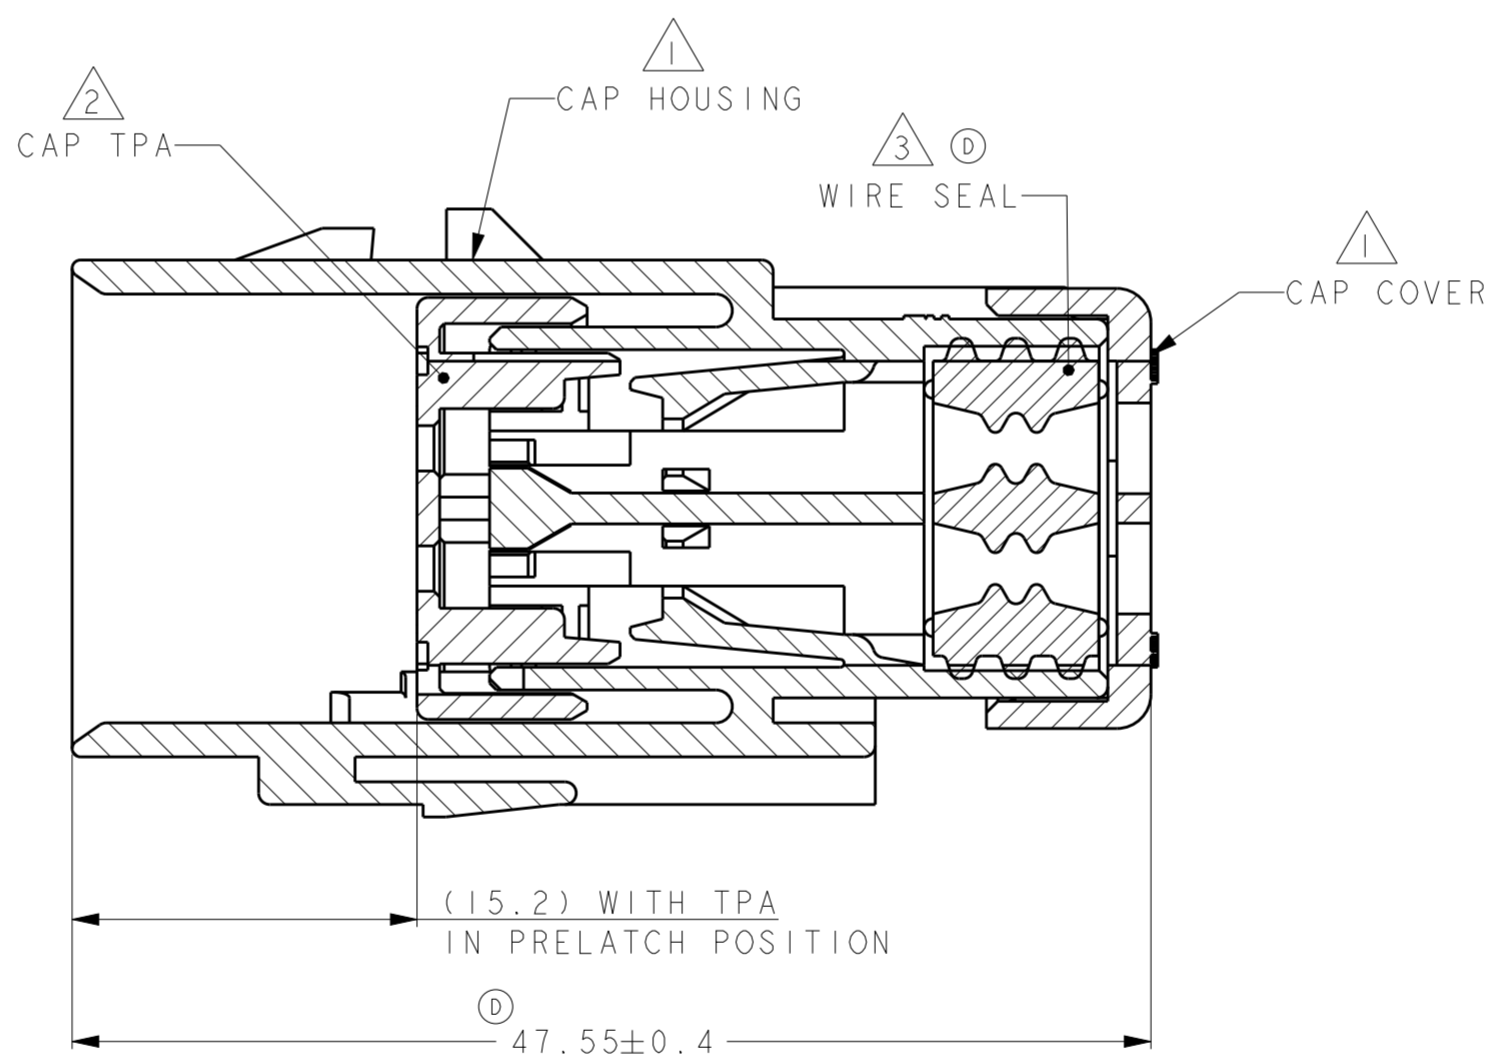

REVISIONS					
P	LTR	DESCRIPTION	DATE	DWN	APVD
C	I	REVISED PER ECR-10-019377	30SEP2010	HMR	T.M
D	D	REVISED PER ECR-14-000206	26DEC2013	DR	RB

1717677-2
SCALE 2:1

1717677-3
SCALE 2:1

1717677-4
SCALE 2:1

SCALE 2:1

- ① MATERIAL: 15% GLASS FILLED THERMOPLASTIC
COLOR: BLACK
- ② MATERIAL: 15% GLASS FILLED THERMOPLASTIC
COLOR: (SEE TABLE)
- ③ MATERIAL: SILICONE
COLOR: GREEN

4. WIRE INSULATION RANGE: $\varnothing 2.24 \sim \varnothing 3.94$

1717677-1 SHOWN

A-A
OPEN POSITION

TPA COLOR	PART NUMBER
GREEN	1717677-4
YELLOW	1717677-3
GRAY	1717677-2
RED	1717677-1

THIS DRAWING IS A CONTROLLED DOCUMENT.		DWN Y. KATO 15JAN2004	TE Connectivity															
DIMENSIONS: mm		CHK S. MANABE 15JAN2004																
TOLERANCES UNLESS OTHERWISE SPECIFIED:		APVD S. MANABE 15JAN2004	NAME CAP ASSY, 12 POS. BRACKET REVERSE TYPE AMP SEAL 16															
<table border="1"> <tr><td>0 PLC</td><td>±</td></tr> <tr><td>1 PLC</td><td>±</td></tr> <tr><td>2 PLC</td><td>±</td></tr> <tr><td>3 PLC</td><td>±</td></tr> <tr><td>4 PLC</td><td>±</td></tr> <tr><td>ANGLES</td><td>±</td></tr> <tr><td>FINISH</td><td>±</td></tr> </table>		0 PLC	±	1 PLC	±	2 PLC	±	3 PLC	±	4 PLC	±	ANGLES	±	FINISH	±	PRODUCT SPEC 108-2184	SIZE A20779	
0 PLC	±																	
1 PLC	±																	
2 PLC	±																	
3 PLC	±																	
4 PLC	±																	
ANGLES	±																	
FINISH	±																	
MATERIAL		APPLICATION SPEC 114-13065	DRAWING NO C-1717677															
		WEIGHT	RESTRICTED TO															
		Customer Drawing	SCALE 3:1 SHEET 1 OF 1 REV D															