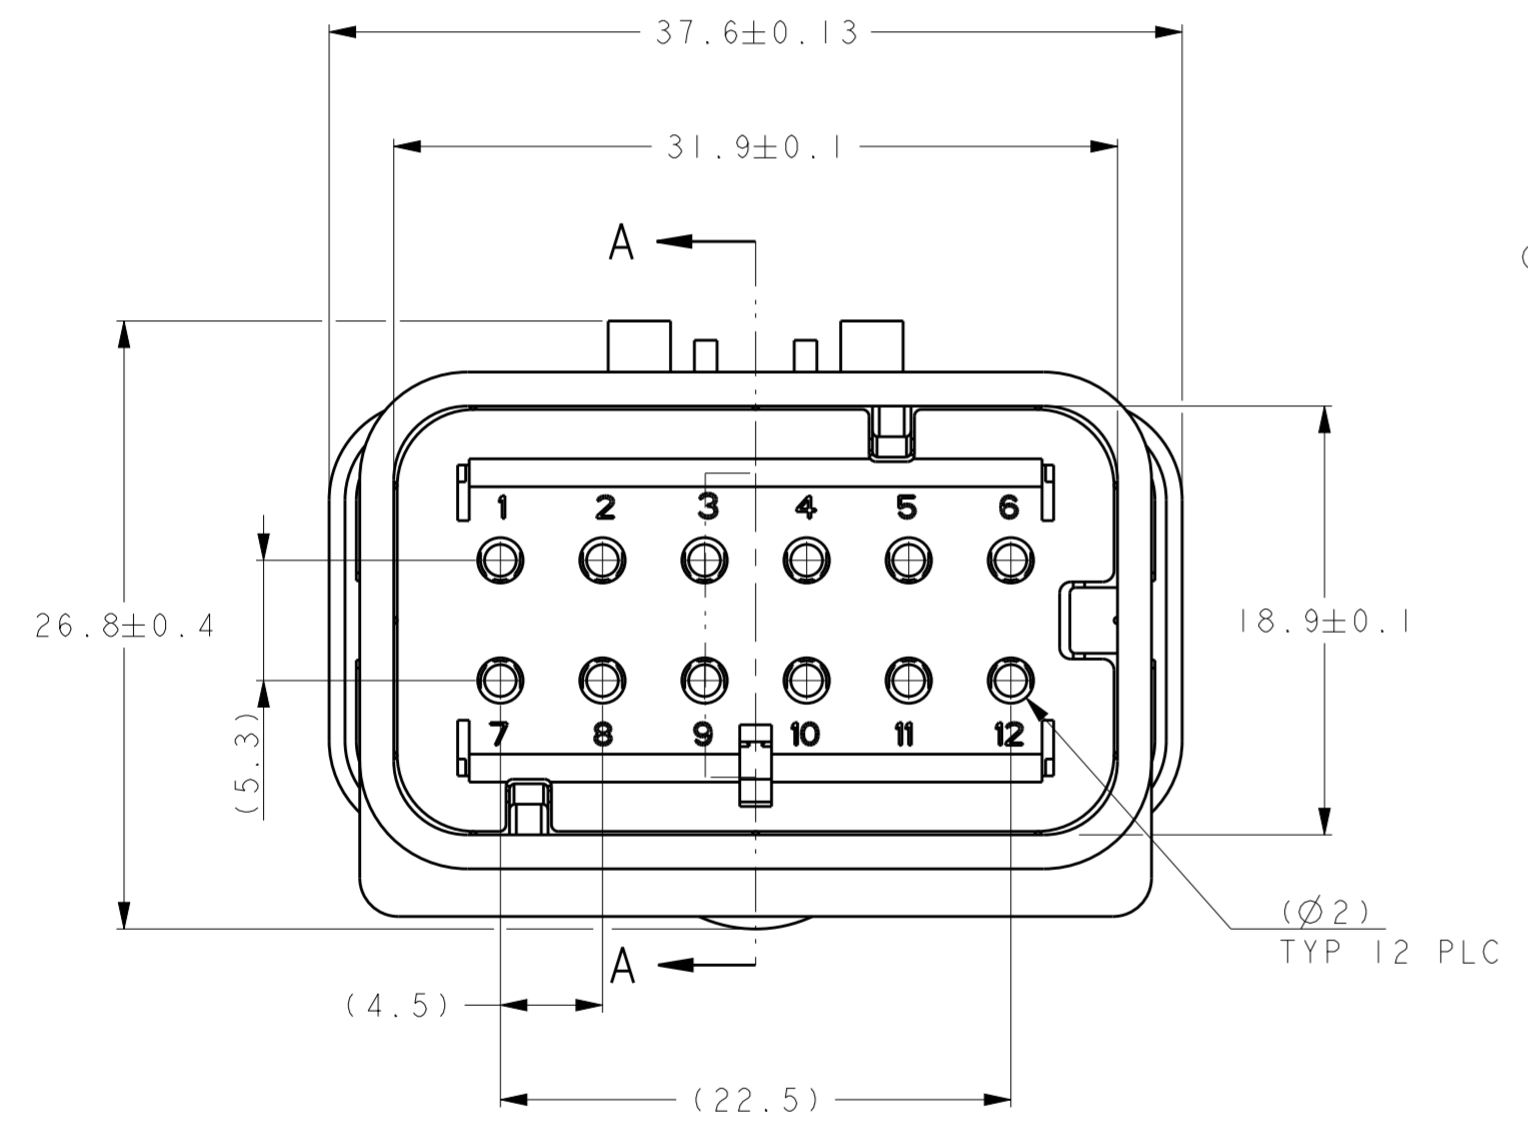

REVISIONS					
P	LTR	DESCRIPTION	DATE	DWN	APVD
C	I	REVISED PER ECR-10-019377	30SEP2010	HMR	T.M
D	D	REVISED PER ECR-14-000206	26DEC2013	DR	RB

1717677-2
SCALE 2:1

1717677-3
SCALE 2:1

1717677-4
SCALE 2:1

SCALE 2:1

- ① MATERIAL: 15% GLASS FILLED THERMOPLASTIC
COLOR: BLACK
- ② MATERIAL: 15% GLASS FILLED THERMOPLASTIC
COLOR: (SEE TABLE)
- ③ MATERIAL: SILICONE
COLOR: GREEN

4. WIRE INSULATION RANGE: $\varnothing 2.24 \sim \varnothing 3.94$

1717677-1 SHOWN

A-A
OPEN POSITION

TPA COLOR	PART NUMBER
GREEN	1717677-4
YELLOW	1717677-3
GRAY	1717677-2
RED	1717677-1

THIS DRAWING IS A CONTROLLED DOCUMENT.		DWN Y. KATO 15JAN2004	TE Connectivity															
DIMENSIONS: mm		CHK S. MANABE 15JAN2004																
TOLERANCES UNLESS OTHERWISE SPECIFIED:		APVD S. MANABE 15JAN2004	NAME CAP ASSY, 12 POS. BRACKET REVERSE TYPE AMP SEAL 16															
<table border="1"> <tr><td>0 PLC</td><td>±</td></tr> <tr><td>1 PLC</td><td>±</td></tr> <tr><td>2 PLC</td><td>±</td></tr> <tr><td>3 PLC</td><td>±</td></tr> <tr><td>4 PLC</td><td>±</td></tr> <tr><td>ANGLES</td><td>±</td></tr> <tr><td>FINISH</td><td>±</td></tr> </table>		0 PLC	±	1 PLC	±	2 PLC	±	3 PLC	±	4 PLC	±	ANGLES	±	FINISH	±	PRODUCT SPEC 108-2184	SIZE A20779	
0 PLC	±																	
1 PLC	±																	
2 PLC	±																	
3 PLC	±																	
4 PLC	±																	
ANGLES	±																	
FINISH	±																	
MATERIAL		APPLICATION SPEC 114-13065	DRAWING NO C-1717677															
		WEIGHT	RESTRICTED TO															
		Customer Drawing	SCALE 3:1 SHEET 1 OF 1 REV D															