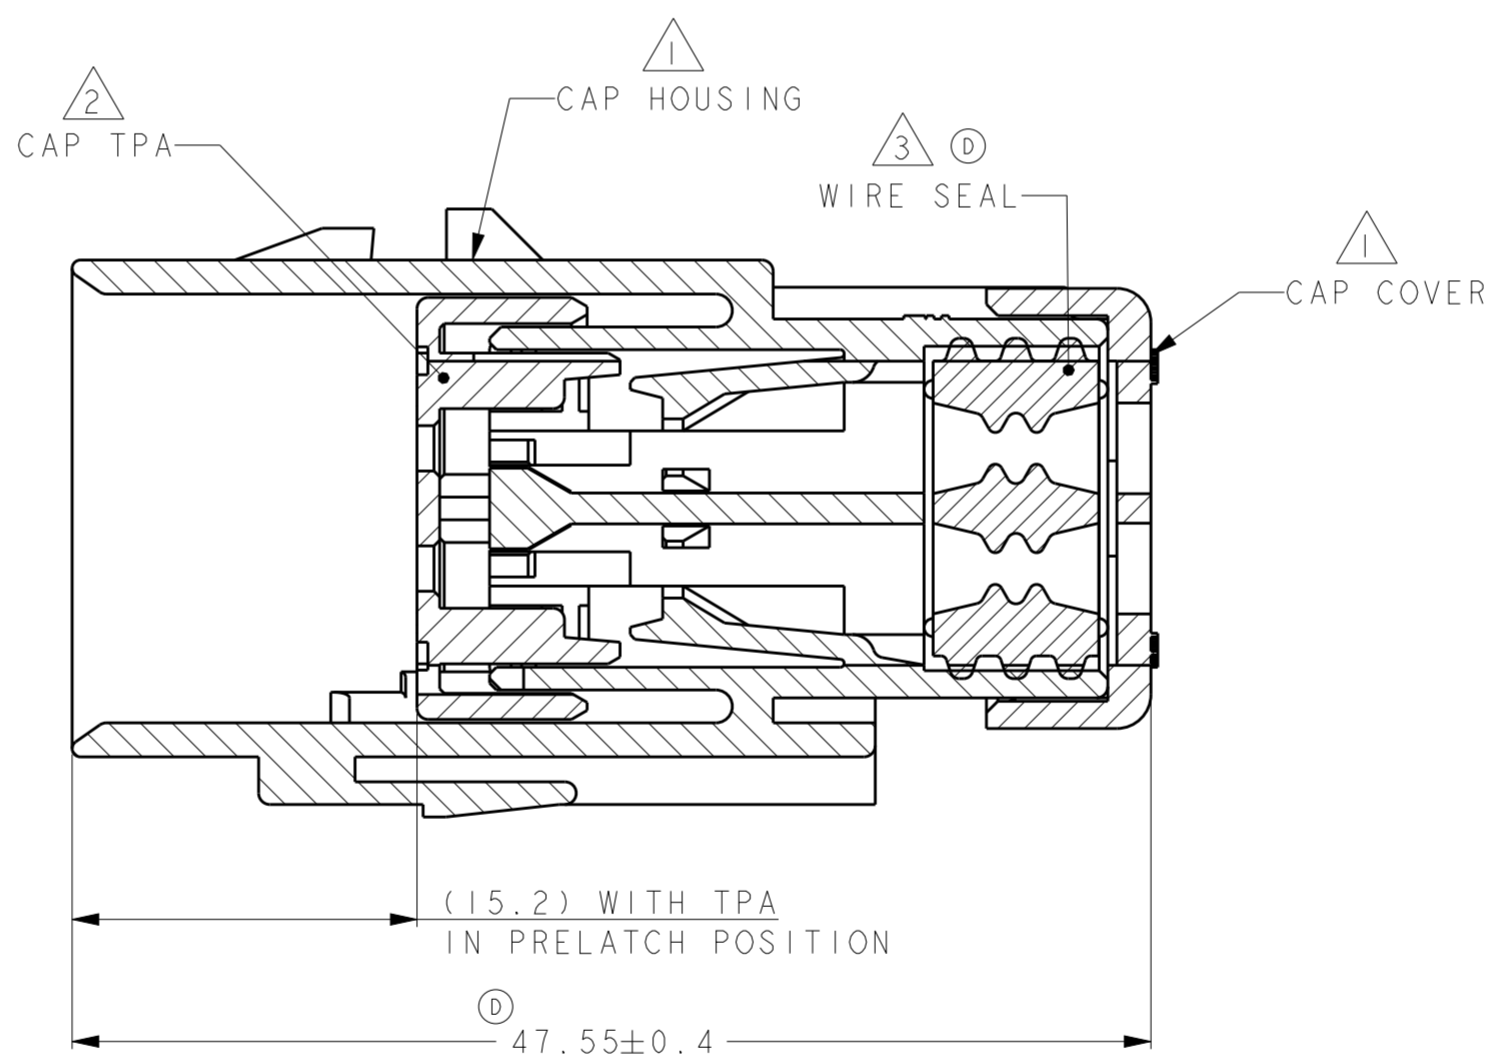

REVISIONS					
P	LTR	DESCRIPTION	DATE	DWN	APVD
C	I	REVISED PER ECR-10-019377	30SEP2010	HMR	T.M
D		REVISED PER ECR-14-000206	26DEC2013	DR	RB

1717677-2
SCALE 2:1

1717677-3
SCALE 2:1

1717677-4
SCALE 2:1

SCALE 2:1

- ① MATERIAL: 15% GLASS FILLED THERMOPLASTIC
COLOR: BLACK
- ② MATERIAL: 15% GLASS FILLED THERMOPLASTIC
COLOR: (SEE TABLE)
- ③ MATERIAL: SILICONE
COLOR: GREEN

4. WIRE INSULATION RANGE: $\varnothing 2.24 \sim \varnothing 3.94$

1717677-1 SHOWN

A-A
OPEN POSITION

GREEN	1717677-4
YELLOW	1717677-3
GRAY	1717677-2
RED	1717677-1
TPA COLOR	PART NUMBER

THIS DRAWING IS A CONTROLLED DOCUMENT.		DWN Y. KATO 15JAN2004	STE TE Connectivity	
DIMENSIONS: mm		CHK S. MANABE 15JAN2004		
TOLERANCES UNLESS OTHERWISE SPECIFIED:		APVD S. MANABE 15JAN2004	NAME CAP ASSY, 12 POS. BRACKET REVERSE TYPE AMP SEAL 16	
0 PLC ±		PRODUCT SPEC 108-2184	SIZE CAGE CODE DRAWING NO RESTRICTED TO	
1 PLC ±		APPLICATION SPEC 114-13065	A20779 C-1717677	
2 PLC ±		WEIGHT	SCALE 3:1 SHEET 1 OF 1 REV D	
3 PLC ±		Customer Drawing		
4 PLC ±				
ANGLES ±				
FINISH				