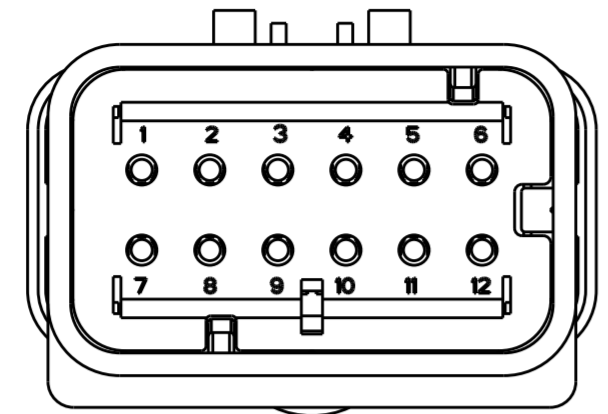

REVISIONS					
P	LTR	DESCRIPTION	DATE	DWN	APVD
C	I	REVISED PER ECR-10-019377	30SEP2010	HMR	T.M
D		REVISED PER ECR-14-000206	26DEC2013	DR	RB

1717677-2
SCALE 2:1

1717677-3
SCALE 2:1

1717677-4
SCALE 2:1

SCALE 2:1

- ① MATERIAL: 15% GLASS FILLED THERMOPLASTIC
COLOR: BLACK
- ② MATERIAL: 15% GLASS FILLED THERMOPLASTIC
COLOR: (SEE TABLE)
- ③ MATERIAL: SILICONE
COLOR: GREEN

4. WIRE INSULATION RANGE: $\varnothing 2.24 \sim \varnothing 3.94$

1717677-1 SHOWN

A-A
OPEN POSITION

GREEN	1717677-4
YELLOW	1717677-3
GRAY	1717677-2
RED	1717677-1
TPA COLOR	PART NUMBER

THIS DRAWING IS A CONTROLLED DOCUMENT.		DWN Y. KATO 15JAN2004	STE TE Connectivity	
DIMENSIONS: mm		CHK S. MANABE 15JAN2004		
TOLERANCES UNLESS OTHERWISE SPECIFIED:		APVD S. MANABE 15JAN2004	NAME CAP ASSY, 12 POS. BRACKET REVERSE TYPE AMP SEAL 16	
0 PLC ±		PRODUCT SPEC 108-2184	SIZE CAGE CODE DRAWING NO RESTRICTED TO	
1 PLC ±		APPLICATION SPEC 114-13065	A20779 C-1717677	
2 PLC ±		WEIGHT	SCALE 3:1 SHEET 1 OF 1 REV D	
3 PLC ±		Customer Drawing		
4 PLC ±				
ANGLES ±				
FINISH				