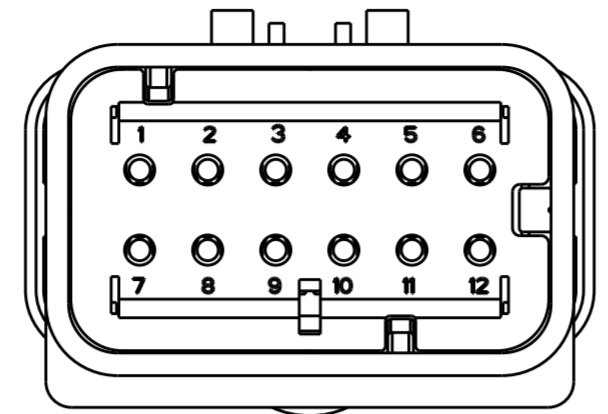

REVISIONS					
P	LTR	DESCRIPTION	DATE	DWN	APVD
C	I	REVISED PER ECR-10-019377	30SEP2010	HMR	T.M
D		REVISED PER ECR-14-000206	26DEC2013	DR	RB

1717677-2
SCALE 2:1

1717677-3
SCALE 2:1

1717677-4
SCALE 2:1

SCALE 2:1

- ① MATERIAL: 15% GLASS FILLED THERMOPLASTIC
COLOR: BLACK
- ② MATERIAL: 15% GLASS FILLED THERMOPLASTIC
COLOR: (SEE TABLE)
- ③ MATERIAL: SILICONE
COLOR: GREEN

4. WIRE INSULATION RANGE: $\varnothing 2.24 \sim \varnothing 3.94$

1717677-1 SHOWN

A-A
OPEN POSITION

GREEN	1717677-4
YELLOW	1717677-3
GRAY	1717677-2
RED	1717677-1
TPA COLOR	PART NUMBER

THIS DRAWING IS A CONTROLLED DOCUMENT.		DWN Y. KATO 15JAN2004	STE TE Connectivity	
DIMENSIONS: mm		CHK S. MANABE 15JAN2004		
TOLERANCES UNLESS OTHERWISE SPECIFIED:		APVD S. MANABE 15JAN2004	NAME CAP ASSY, 12 POS. BRACKET REVERSE TYPE AMP SEAL 16	
0 PLC ±		PRODUCT SPEC 108-2184	SIZE CAGE CODE DRAWING NO RESTRICTED TO	
1 PLC ±		APPLICATION SPEC 114-13065	A20779 C-1717677	
2 PLC ±		WEIGHT	SCALE 3:1 SHEET 1 OF 1 REV D	
3 PLC ±		Customer Drawing		
4 PLC ±				
ANGLES ±				
FINISH				