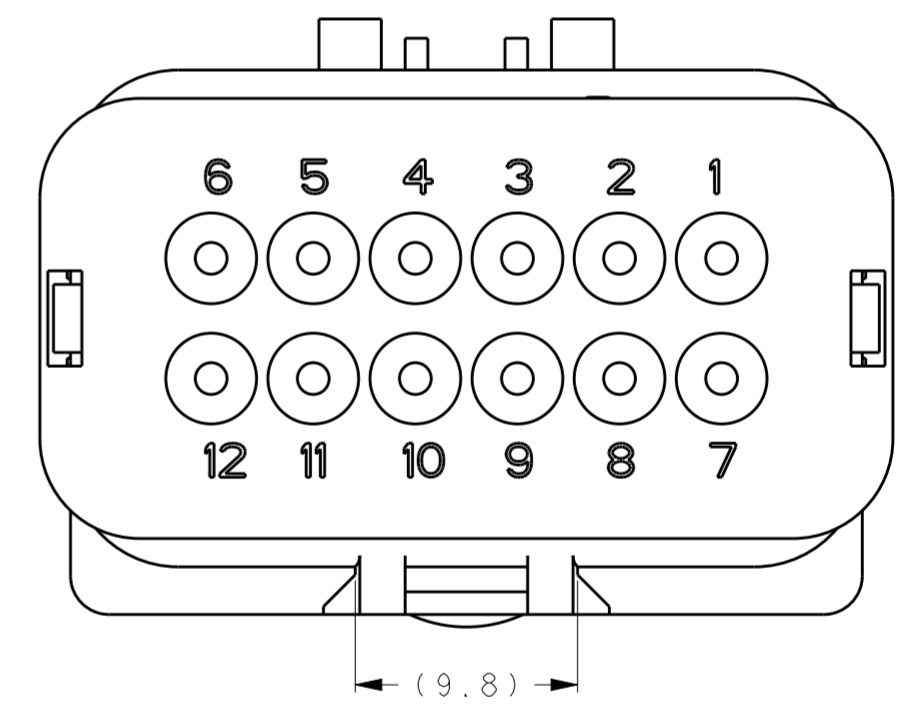

- ① MATERIAL: 15% GLASS FILLED THERMOPLASTIC
COLOR: BLACK
- ② MATERIAL: 15% GLASS FILLED THERMOPLASTIC
COLOR: (SEE TABLE)
- ③ MATERIAL: SILICONE
COLOR: GREEN

4. WIRE INSULATION RANGE: $\varnothing 2.24 \sim \varnothing 3.94$

1717677-1 SHOWN

A-A
OPEN POSITION

GREEN	1717677-4
YELLOW	1717677-3
GRAY	1717677-2
RED	1717677-1
TPA COLOR	PART NUMBER

THIS DRAWING IS A CONTROLLED DOCUMENT.		DWN Y. KATO 15JAN2004	STE TE Connectivity	
DIMENSIONS: mm		CHK S. MANABE 15JAN2004		
TOLERANCES UNLESS OTHERWISE SPECIFIED:		APVD S. MANABE 15JAN2004	NAME CAP ASSY, 12 POS. BRACKET REVERSE TYPE AMP SEAL 16	
0 PLC ±		PRODUCT SPEC 108-2184	SIZE CAGE CODE DRAWING NO RESTRICTED TO	
1 PLC ±		APPLICATION SPEC 114-13065	A20779 C-1717677	
2 PLC ±		WEIGHT	SCALE 3:1 SHEET 1 OF 1 REV D	
3 PLC ±		Customer Drawing		
4 PLC ±				
ANGLES ±				
FINISH				