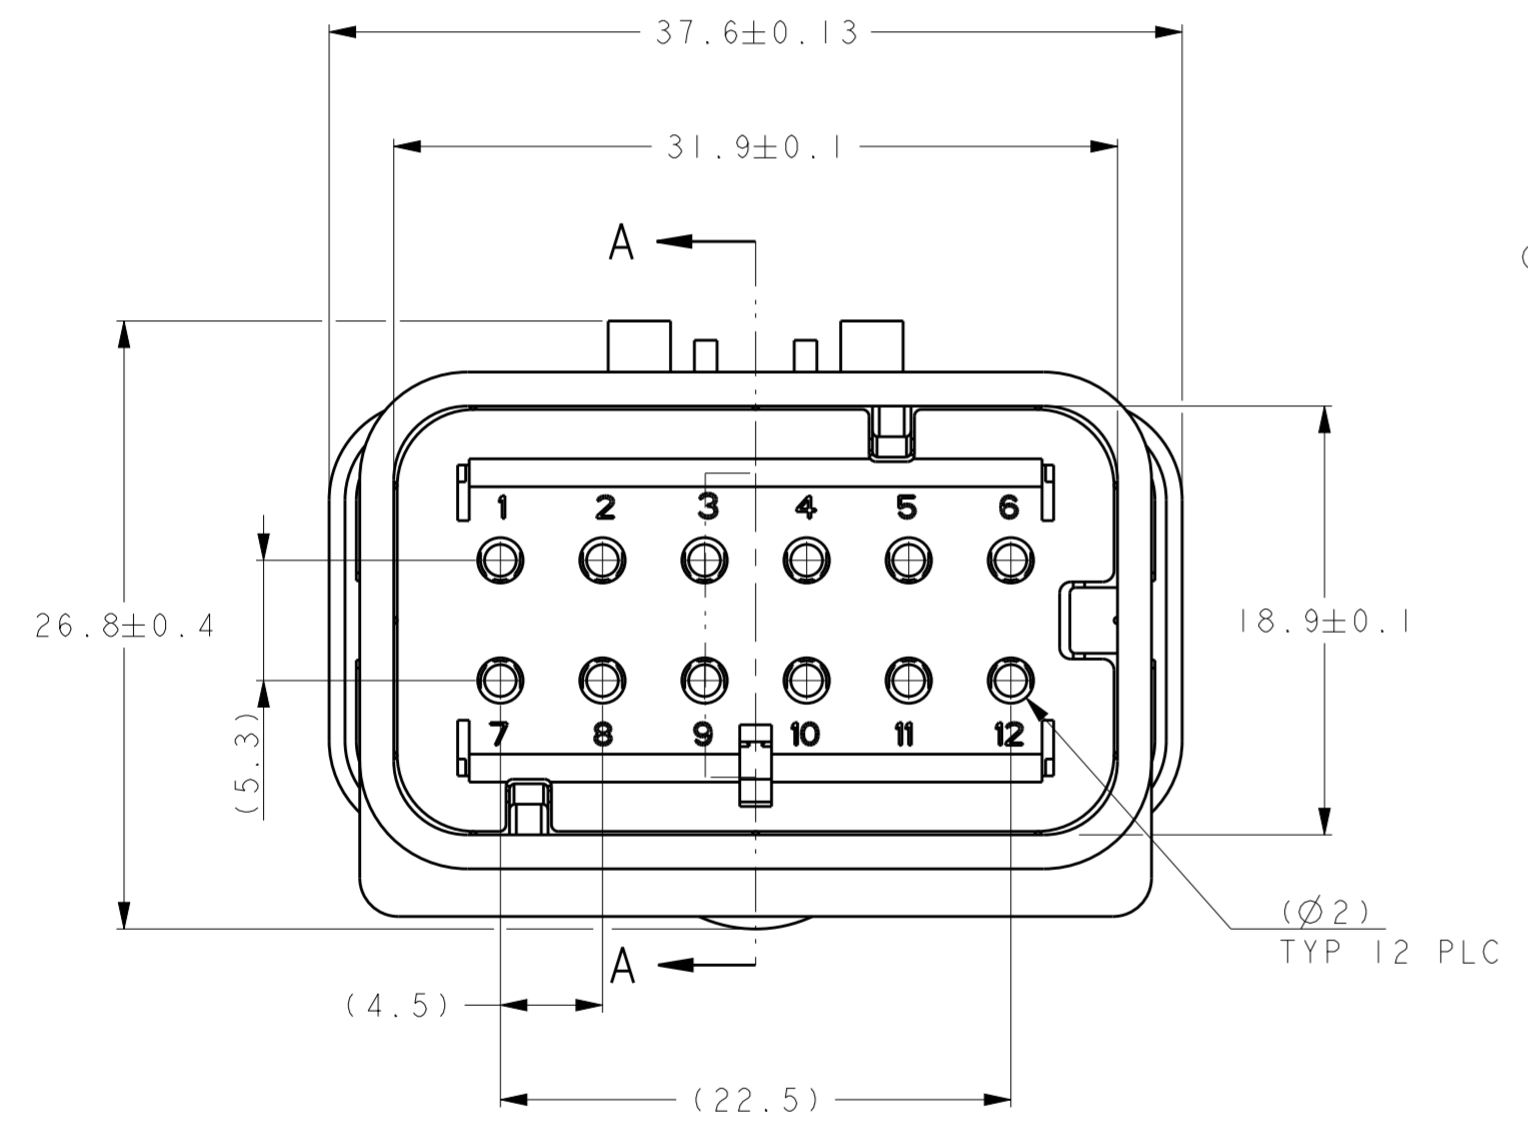

REVISIONS					
P	LTR	DESCRIPTION	DATE	DWN	APVD
C	I	REVISED PER ECR-10-019377	30SEP2010	HMR	T.M
D		REVISED PER ECR-14-000206	26DEC2013	DR	RB

1717677-2
SCALE 2:1

1717677-3
SCALE 2:1

1717677-4
SCALE 2:1

SCALE 2:1

- ① MATERIAL: 15% GLASS FILLED THERMOPLASTIC
COLOR: BLACK
- ② MATERIAL: 15% GLASS FILLED THERMOPLASTIC
COLOR: (SEE TABLE)
- ③ MATERIAL: SILICONE
COLOR: GREEN

4. WIRE INSULATION RANGE: $\varnothing 2.24 \sim \varnothing 3.94$

1717677-1 SHOWN

A-A
OPEN POSITION

GREEN	1717677-4
YELLOW	1717677-3
GRAY	1717677-2
RED	1717677-1
TPA COLOR	PART NUMBER

THIS DRAWING IS A CONTROLLED DOCUMENT.		DWN Y. KATO 15JAN2004	STE TE Connectivity	
DIMENSIONS: mm		CHK S. MANABE 15JAN2004		
TOLERANCES UNLESS OTHERWISE SPECIFIED:		APVD S. MANABE 15JAN2004	NAME CAP ASSY, 12 POS. BRACKET REVERSE TYPE AMP SEAL 16	
0 PLC ±		PRODUCT SPEC 108-2184	SIZE CAGE CODE DRAWING NO RESTRICTED TO	
1 PLC ±		APPLICATION SPEC 114-13065	A20779 C-1717677	
2 PLC ±		WEIGHT	SCALE 3:1 SHEET 1 OF 1 REV D	
3 PLC ±		Customer Drawing		
4 PLC ±				
ANGLES ±				
FINISH				