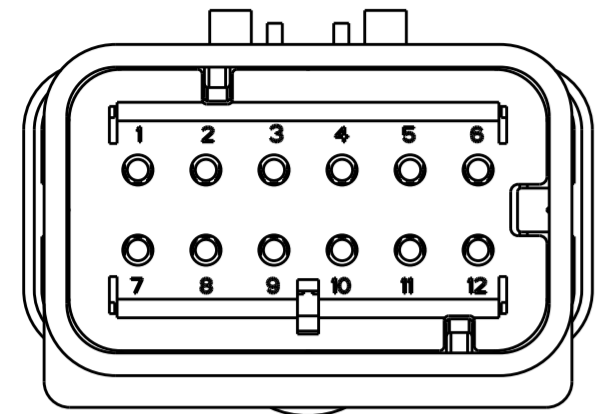

REVISIONS					
P	LTR	DESCRIPTION	DATE	DWN	APVD
C	I	REVISED PER ECR-10-019377	30SEP2010	HMR	T.M
D		REVISED PER ECR-14-000206	26DEC2013	DR	RB

1717677-2
SCALE 2:1

1717677-3
SCALE 2:1

1717677-4
SCALE 2:1

SCALE 2:1

- ① MATERIAL: 15% GLASS FILLED THERMOPLASTIC
COLOR: BLACK
- ② MATERIAL: 15% GLASS FILLED THERMOPLASTIC
COLOR: (SEE TABLE)
- ③ MATERIAL: SILICONE
COLOR: GREEN

4. WIRE INSULATION RANGE: $\varnothing 2.24 \sim \varnothing 3.94$

1717677-1 SHOWN

A-A
OPEN POSITION

GREEN	1717677-4
YELLOW	1717677-3
GRAY	1717677-2
RED	1717677-1
TPA COLOR	PART NUMBER

THIS DRAWING IS A CONTROLLED DOCUMENT.		DWN Y. KATO 15JAN2004	STE TE Connectivity	
DIMENSIONS: mm		CHK S. MANABE 15JAN2004		
TOLERANCES UNLESS OTHERWISE SPECIFIED:		APVD S. MANABE 15JAN2004	NAME CAP ASSY, 12 POS. BRACKET REVERSE TYPE AMP SEAL 16	
0 PLC ±		PRODUCT SPEC 108-2184	SIZE CAGE CODE DRAWING NO RESTRICTED TO	
1 PLC ±		APPLICATION SPEC 114-13065	A20779 C-1717677	
2 PLC ±		WEIGHT	SCALE 3:1 SHEET 1 OF 1 REV D	
3 PLC ±		Customer Drawing		
4 PLC ±				
ANGLES ±				
FINISH				