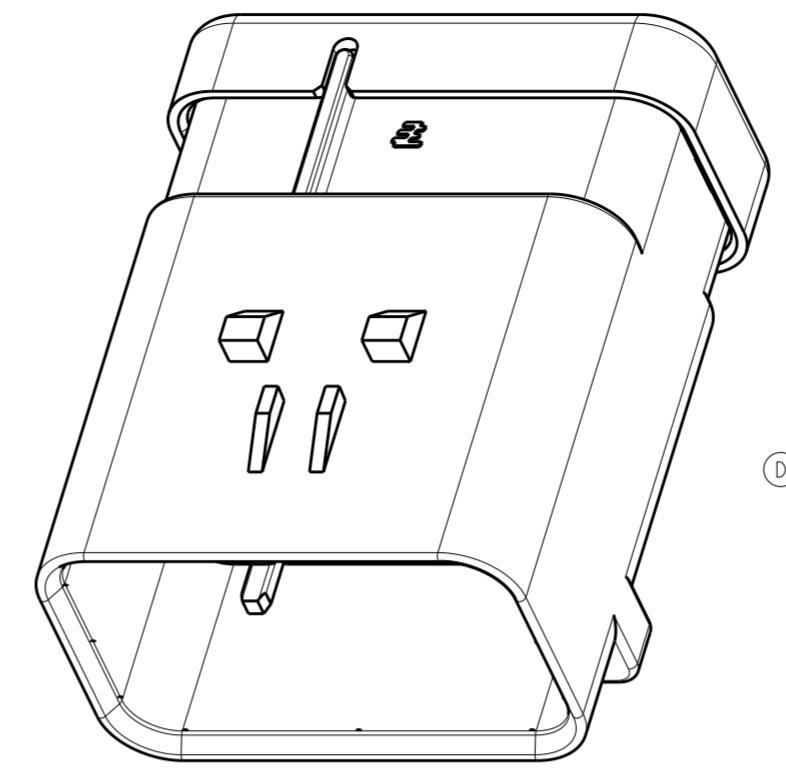

SCALE 2:1

- ① MATERIAL: 15% GLASS FILLED THERMOPLASTIC
  COLOR: BLACK
- ② MATERIAL: 15% GLASS FILLED THERMOPLASTIC
  COLOR: (SEE TABLE)
- ③ MATERIAL: SILICONE
  COLOR: GREEN

4. WIRE INSULATION RANGE: $\varnothing 2.24 \sim \varnothing 3.94$