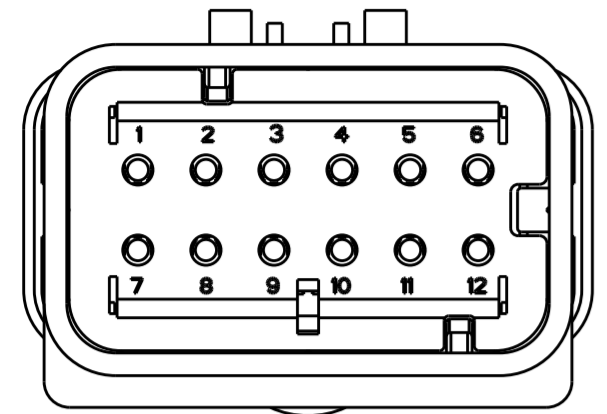

REVISIONS				
P	LTR	DESCRIPTION	DATE	DWN APVD
C	I	REVISED PER ECR-10-019377	30SEP2010	HMR T.M
D		REVISED PER ECR-14-000206	26DEC2013	DR RB

1717677-2
SCALE 2:1

1717677-3
SCALE 2:1

1717677-4
SCALE 2:1

SCALE 2:1

- ① MATERIAL: 15% GLASS FILLED THERMOPLASTIC
COLOR: BLACK
- ② MATERIAL: 15% GLASS FILLED THERMOPLASTIC
COLOR: (SEE TABLE)
- ③ MATERIAL: SILICONE
COLOR: GREEN

4. WIRE INSULATION RANGE: $\varnothing 2.24 \sim \varnothing 3.94$

1717677-1 SHOWN

A-A
OPEN POSITION

TPA COLOR	PART NUMBER
GREEN	1717677-4
YELLOW	1717677-3
GRAY	1717677-2
RED	1717677-1

THIS DRAWING IS A CONTROLLED DOCUMENT.		DWN Y. KATO 15JAN2004	TE Connectivity	
DIMENSIONS: mm		CHK S. MANABE 15JAN2004		
TOLERANCES UNLESS OTHERWISE SPECIFIED:		APVD S. MANABE 15JAN2004	NAME CAP ASSY, 12 POS. BRACKET REVERSE TYPE AMP SEAL 16	
0 PLC ± 1 PLC ± 2 PLC ± 3 PLC ± 4 PLC ± ANGLES ± FINISH -		PRODUCT SPEC 108-2184	SIZE CAGE CODE DRAWING NO A20779 C-1717677	
MATERIAL		APPLICATION SPEC 114-13065	RESTRICTED TO	
		WEIGHT	SCALE 3:1 SHEET 1 OF 1 REV D	
		Customer Drawing		