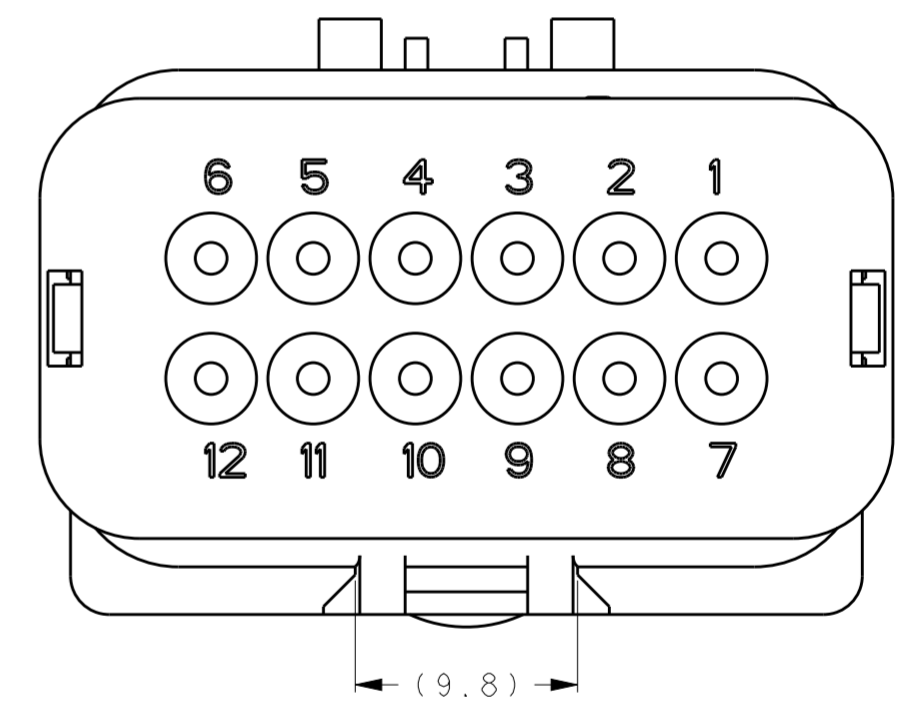

- ① MATERIAL: 15% GLASS FILLED THERMOPLASTIC
COLOR: BLACK
- ② MATERIAL: 15% GLASS FILLED THERMOPLASTIC
COLOR: (SEE TABLE)
- ③ MATERIAL: SILICONE
COLOR: GREEN

4. WIRE INSULATION RANGE: $\varnothing 2.24 \sim \varnothing 3.94$

1717677-1 SHOWN

A-A
OPEN POSITION

TPA COLOR	PART NUMBER
GREEN	1717677-4
YELLOW	1717677-3
GRAY	1717677-2
RED	1717677-1

THIS DRAWING IS A CONTROLLED DOCUMENT.		DWN Y. KATO 15JAN2004	TE Connectivity	
DIMENSIONS: mm		CHK S. MANABE 15JAN2004		
TOLERANCES UNLESS OTHERWISE SPECIFIED:		APVD S. MANABE 15JAN2004	NAME CAP ASSY, 12 POS. BRACKET REVERSE TYPE AMP SEAL 16	
0 PLC ± 1 PLC ± 2 PLC ± 3 PLC ± 4 PLC ± ANGLES ± FINISH -		PRODUCT SPEC 108-2184	SIZE CAGE CODE DRAWING NO A20779 C-1717677	
MATERIAL		APPLICATION SPEC 114-13065	RESTRICTED TO	
		WEIGHT	SCALE 3:1 SHEET 1 OF 1 REV D	
		Customer Drawing		