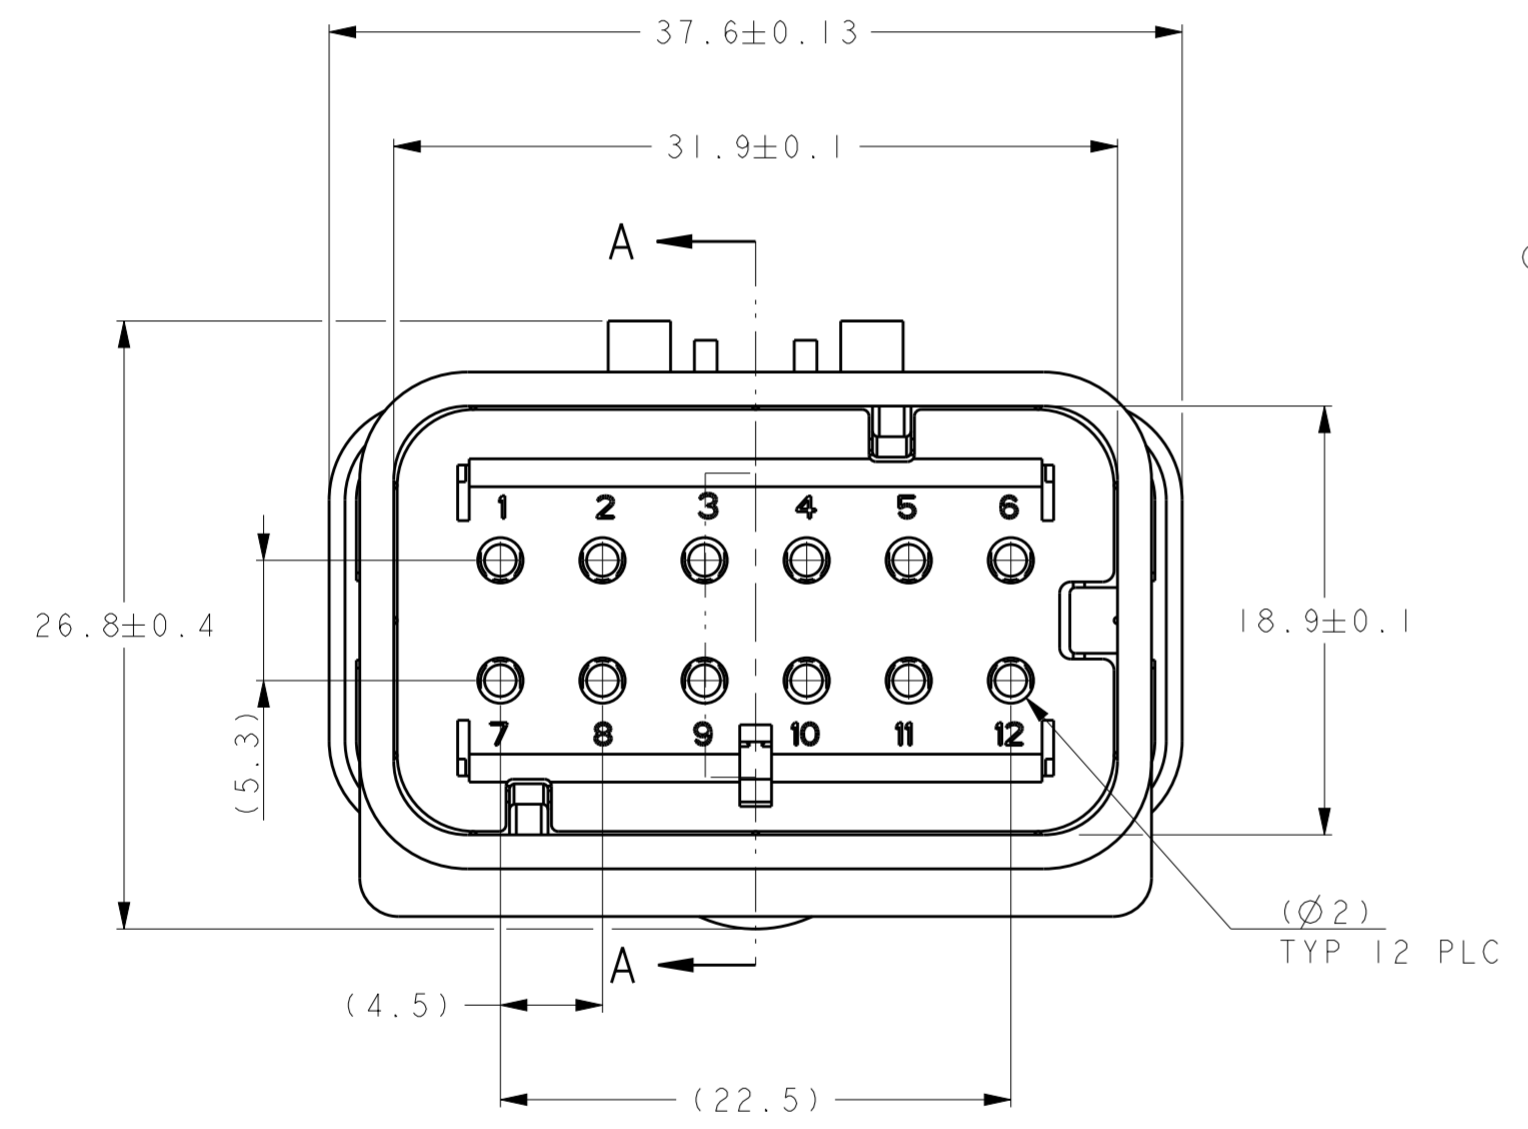

REVISIONS				
P	LTR	DESCRIPTION	DATE	DWN APVD
C	I	REVISED PER ECR-10-019377	30SEP2010	HMR T.M
D		REVISED PER ECR-14-000206	26DEC2013	DR RB

1717677-2
SCALE 2:1

1717677-3
SCALE 2:1

1717677-4
SCALE 2:1

SCALE 2:1

- ① MATERIAL: 15% GLASS FILLED THERMOPLASTIC
COLOR: BLACK
- ② MATERIAL: 15% GLASS FILLED THERMOPLASTIC
COLOR: (SEE TABLE)
- ③ MATERIAL: SILICONE
COLOR: GREEN

4. WIRE INSULATION RANGE: $\varnothing 2.24 \sim \varnothing 3.94$

1717677-1 SHOWN

A-A
OPEN POSITION

TPA COLOR	PART NUMBER
GREEN	1717677-4
YELLOW	1717677-3
GRAY	1717677-2
RED	1717677-1

THIS DRAWING IS A CONTROLLED DOCUMENT.		DWN Y. KATO 15JAN2004	TE Connectivity	
DIMENSIONS: mm		CHK S. MANABE 15JAN2004		
TOLERANCES UNLESS OTHERWISE SPECIFIED:		APVD S. MANABE 15JAN2004	NAME CAP ASSY, 12 POS. BRACKET REVERSE TYPE AMP SEAL 16	
0 PLC ± 1 PLC ± 2 PLC ± 3 PLC ± 4 PLC ± ANGLES ± FINISH -		PRODUCT SPEC 108-2184	SIZE CAGE CODE DRAWING NO A20779 C-1717677	
MATERIAL		APPLICATION SPEC 114-13065	RESTRICTED TO	
		WEIGHT	SCALE 3:1 SHEET 1 OF 1 REV D	
		Customer Drawing		