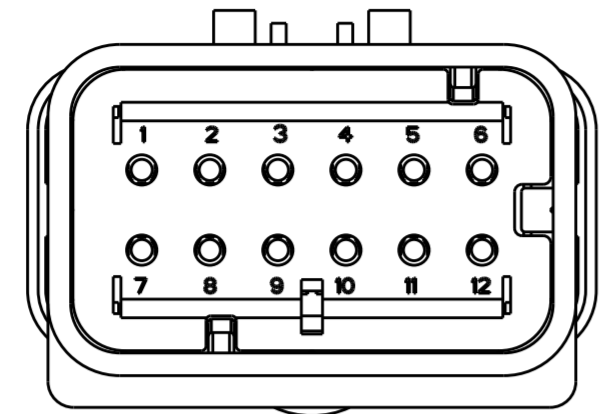

REVISIONS				
P	LTR	DESCRIPTION	DATE	DWN APVD
C	I	REVISED PER ECR-10-019377	30SEP2010	HMR T.M
D		REVISED PER ECR-14-000206	26DEC2013	DR RB

1717677-2
SCALE 2:1

1717677-3
SCALE 2:1

1717677-4
SCALE 2:1

SCALE 2:1

- ① MATERIAL: 15% GLASS FILLED THERMOPLASTIC
COLOR: BLACK
- ② MATERIAL: 15% GLASS FILLED THERMOPLASTIC
COLOR: (SEE TABLE)
- ③ MATERIAL: SILICONE
COLOR: GREEN

4. WIRE INSULATION RANGE: $\varnothing 2.24 \sim \varnothing 3.94$

1717677-1 SHOWN

A-A
OPEN POSITION

TPA COLOR	PART NUMBER
GREEN	1717677-4
YELLOW	1717677-3
GRAY	1717677-2
RED	1717677-1

THIS DRAWING IS A CONTROLLED DOCUMENT.		DWN Y. KATO 15JAN2004	TE Connectivity	
DIMENSIONS: mm		CHK S. MANABE 15JAN2004		
TOLERANCES UNLESS OTHERWISE SPECIFIED:		APVD S. MANABE 15JAN2004	NAME CAP ASSY, 12 POS. BRACKET REVERSE TYPE AMP SEAL 16	
0 PLC ± 1 PLC ± 2 PLC ± 3 PLC ± 4 PLC ± ANGLES ± FINISH -		PRODUCT SPEC 108-2184	SIZE CAGE CODE DRAWING NO A20779 C-1717677	
MATERIAL		APPLICATION SPEC 114-13065	RESTRICTED TO	
		WEIGHT	SCALE 3:1 SHEET 1 OF 1 REV D	
		Customer Drawing		