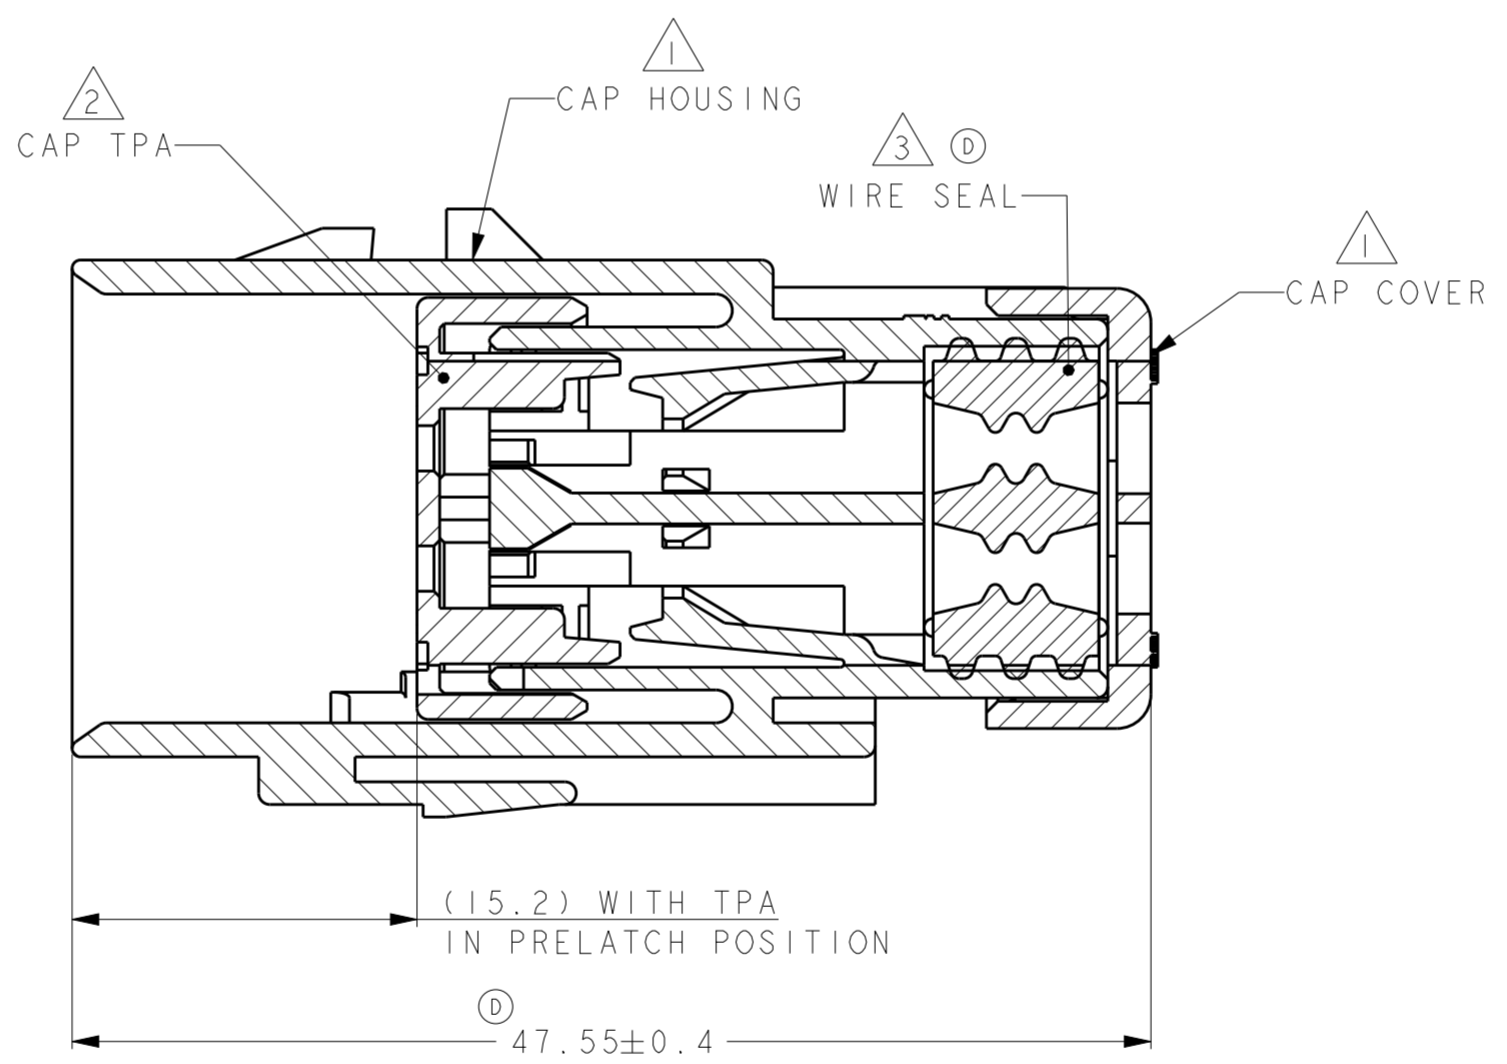

REVISIONS				
P	LTR	DESCRIPTION	DATE	DWN APVD
C	I	REVISED PER ECR-10-019377	30SEP2010	HMR T.M
D		REVISED PER ECR-14-000206	26DEC2013	DR RB

1717677-2
SCALE 2:1

1717677-3
SCALE 2:1

1717677-4
SCALE 2:1

SCALE 2:1

- ① MATERIAL: 15% GLASS FILLED THERMOPLASTIC
COLOR: BLACK
- ② MATERIAL: 15% GLASS FILLED THERMOPLASTIC
COLOR: (SEE TABLE)
- ③ MATERIAL: SILICONE
COLOR: GREEN

4. WIRE INSULATION RANGE: $\varnothing 2.24 \sim \varnothing 3.94$

1717677-1 SHOWN

A-A
OPEN POSITION

TPA COLOR	PART NUMBER
GREEN	1717677-4
YELLOW	1717677-3
GRAY	1717677-2
RED	1717677-1

THIS DRAWING IS A CONTROLLED DOCUMENT.		DWN Y. KATO 15JAN2004	TE Connectivity	
DIMENSIONS: mm		CHK S. MANABE 15JAN2004		
TOLERANCES UNLESS OTHERWISE SPECIFIED:		APVD S. MANABE 15JAN2004	NAME CAP ASSY, 12 POS. BRACKET REVERSE TYPE AMP SEAL 16	
0 PLC ± 1 PLC ± 2 PLC ± 3 PLC ± 4 PLC ± ANGLES ± FINISH -		PRODUCT SPEC 108-2184	SIZE CAGE CODE DRAWING NO A20779 C-1717677	
MATERIAL		APPLICATION SPEC 114-13065	RESTRICTED TO	
		WEIGHT	SCALE 3:1 SHEET 1 OF 1 REV D	
		Customer Drawing		