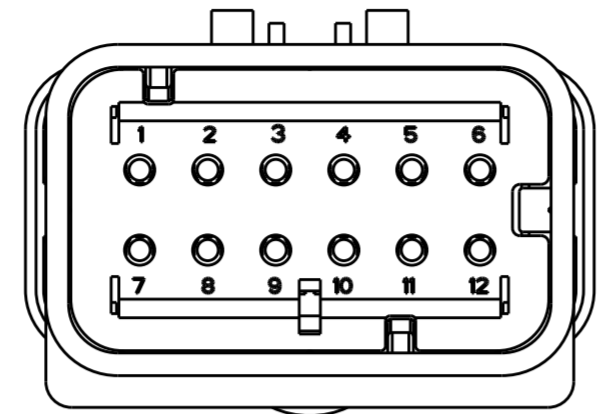

REVISIONS				
P	LTR	DESCRIPTION	DATE	DWN APVD
C	I	REVISED PER ECR-10-019377	30SEP2010	HMR T.M
D		REVISED PER ECR-14-000206	26DEC2013	DR RB

1717677-2
SCALE 2:1

1717677-3
SCALE 2:1

1717677-4
SCALE 2:1

SCALE 2:1

- ① MATERIAL: 15% GLASS FILLED THERMOPLASTIC
COLOR: BLACK
- ② MATERIAL: 15% GLASS FILLED THERMOPLASTIC
COLOR: (SEE TABLE)
- ③ MATERIAL: SILICONE
COLOR: GREEN

4. WIRE INSULATION RANGE: $\varnothing 2.24 \sim \varnothing 3.94$

1717677-1 SHOWN

A-A
OPEN POSITION

TPA COLOR	PART NUMBER
GREEN	1717677-4
YELLOW	1717677-3
GRAY	1717677-2
RED	1717677-1

THIS DRAWING IS A CONTROLLED DOCUMENT.		DWN Y. KATO 15JAN2004	TE Connectivity	
DIMENSIONS: mm		CHK S. MANABE 15JAN2004		
TOLERANCES UNLESS OTHERWISE SPECIFIED:		APVD S. MANABE 15JAN2004	NAME CAP ASSY, 12 POS. BRACKET REVERSE TYPE AMP SEAL 16	
0 PLC ± 1 PLC ± 2 PLC ± 3 PLC ± 4 PLC ± ANGLES ± FINISH -		PRODUCT SPEC 108-2184	SIZE CAGE CODE DRAWING NO A20779 C-1717677	
MATERIAL		APPLICATION SPEC 114-13065	RESTRICTED TO	
		WEIGHT	SCALE 3:1 SHEET 1 OF 1 REV D	
		Customer Drawing		