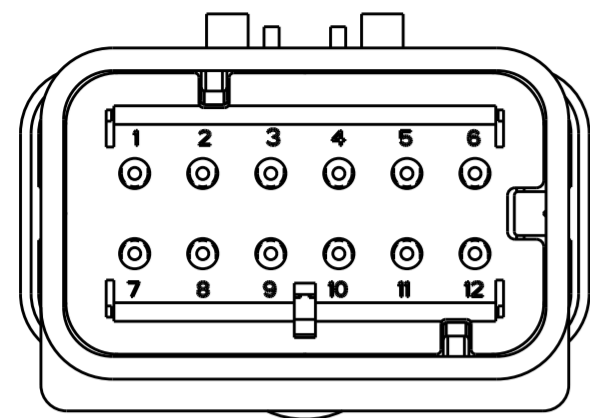

REVISIONS					
P	LTR	DESCRIPTION	DATE	DWN	APVD
	D1	REVISED PER ECR-10-019377	30SEP2010	HMR	T.M
	E	REVISED PER ECR-14-000206	26DEC2013	DR	RB

1717934-2
SCALE 2:1

1717934-3
SCALE 2:1

1717934-4
SCALE 2:1

SCALE 2:1

- ① MATERIAL: 15% GLASS FILLED THERMOPLASTIC
COLOR: BLACK
- ② MATERIAL: 15% GLASS FILLED THERMOPLASTIC
COLOR: (SEE TABLE)
- ③ MATERIAL: SILICONE
COLOR: RUST
- ④ WIRE INSULATION RANGE; Ø1.3-Ø2.3

1717934-1 SHOWN

A - A

GREEN	1717934-4
YELLOW	1717934-3
GRAY	1717934-2
RED	1717934-1
TPA COLOR	PART NUMBER

THIS DRAWING IS A CONTROLLED DOCUMENT.		DWN Y. KATO 15JAN2004	TE Connectivity
DIMENSIONS: mm		CHK S. MANABE 15JAN2004	
TOLERANCES UNLESS OTHERWISE SPECIFIED:		APVD S. MANABE 15JAN2004	
0 PLC ± 1 PLC ± 2 PLC ± 3 PLC ± 4 PLC ± ANGLES ± FINISH -		PRODUCT SPEC 108-2184 APPLICATION SPEC 114-13065 WEIGHT -	
MATERIAL		Customer Drawing	NAME CAP ASSY, 12 POS. BRACKET REVERSE TYPE, SMALL WIRE SIZE AMPSEAL 16 SIZE CAGE CODE DRAWING NO A200779 C-1717934 RESTRICTED TO
SCALE 3:1			SHEET 1 OF 1 REV E