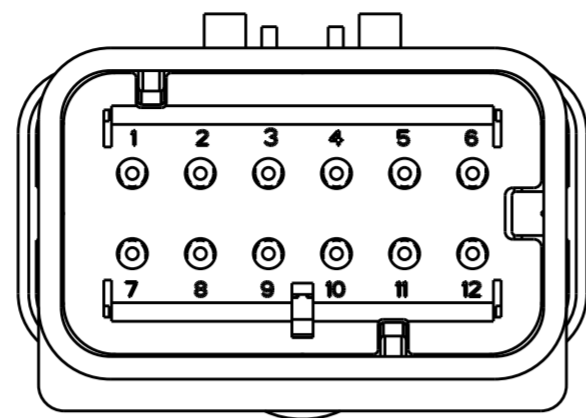

REVISIONS					
P	LTR	DESCRIPTION	DATE	DWN	APVD
	D1	REVISED PER ECR-10-019377	30SEP2010	HMR	T.M
	E	REVISED PER ECR-14-000206	26DEC2013	DR	RB

1717934-2
SCALE 2:1

1717934-3
SCALE 2:1

1717934-4
SCALE 2:1

SCALE 2:1

- ① MATERIAL: 15% GLASS FILLED THERMOPLASTIC
COLOR: BLACK
- ② MATERIAL: 15% GLASS FILLED THERMOPLASTIC
COLOR: (SEE TABLE)
- ③ MATERIAL: SILICONE
COLOR: RUST
- ④ WIRE INSULATION RANGE; Ø1.3-Ø2.3

1717934-1 SHOWN

A - A

GREEN	1717934-4
YELLOW	1717934-3
GRAY	1717934-2
RED	1717934-1
TPA COLOR	PART NUMBER

THIS DRAWING IS A CONTROLLED DOCUMENT.		DWN Y. KATO 15JAN2004	TE Connectivity
DIMENSIONS: mm		CHK S. MANABE 15JAN2004	
TOLERANCES UNLESS OTHERWISE SPECIFIED:		APVD S. MANABE 15JAN2004	
0 PLC ± 1 PLC ± 2 PLC ± 3 PLC ± 4 PLC ± ANGLES ± FINISH -		PRODUCT SPEC 108-2184 APPLICATION SPEC 114-13065 WEIGHT -	
MATERIAL		Customer Drawing	NAME CAP ASSY, 12 POS. BRACKET REVERSE TYPE, SMALL WIRE SIZE AMPSEAL 16 SIZE CAGE CODE DRAWING NO A200779 C-1717934 RESTRICTED TO
SCALE 3:1			SHEET 1 OF 1 REV E