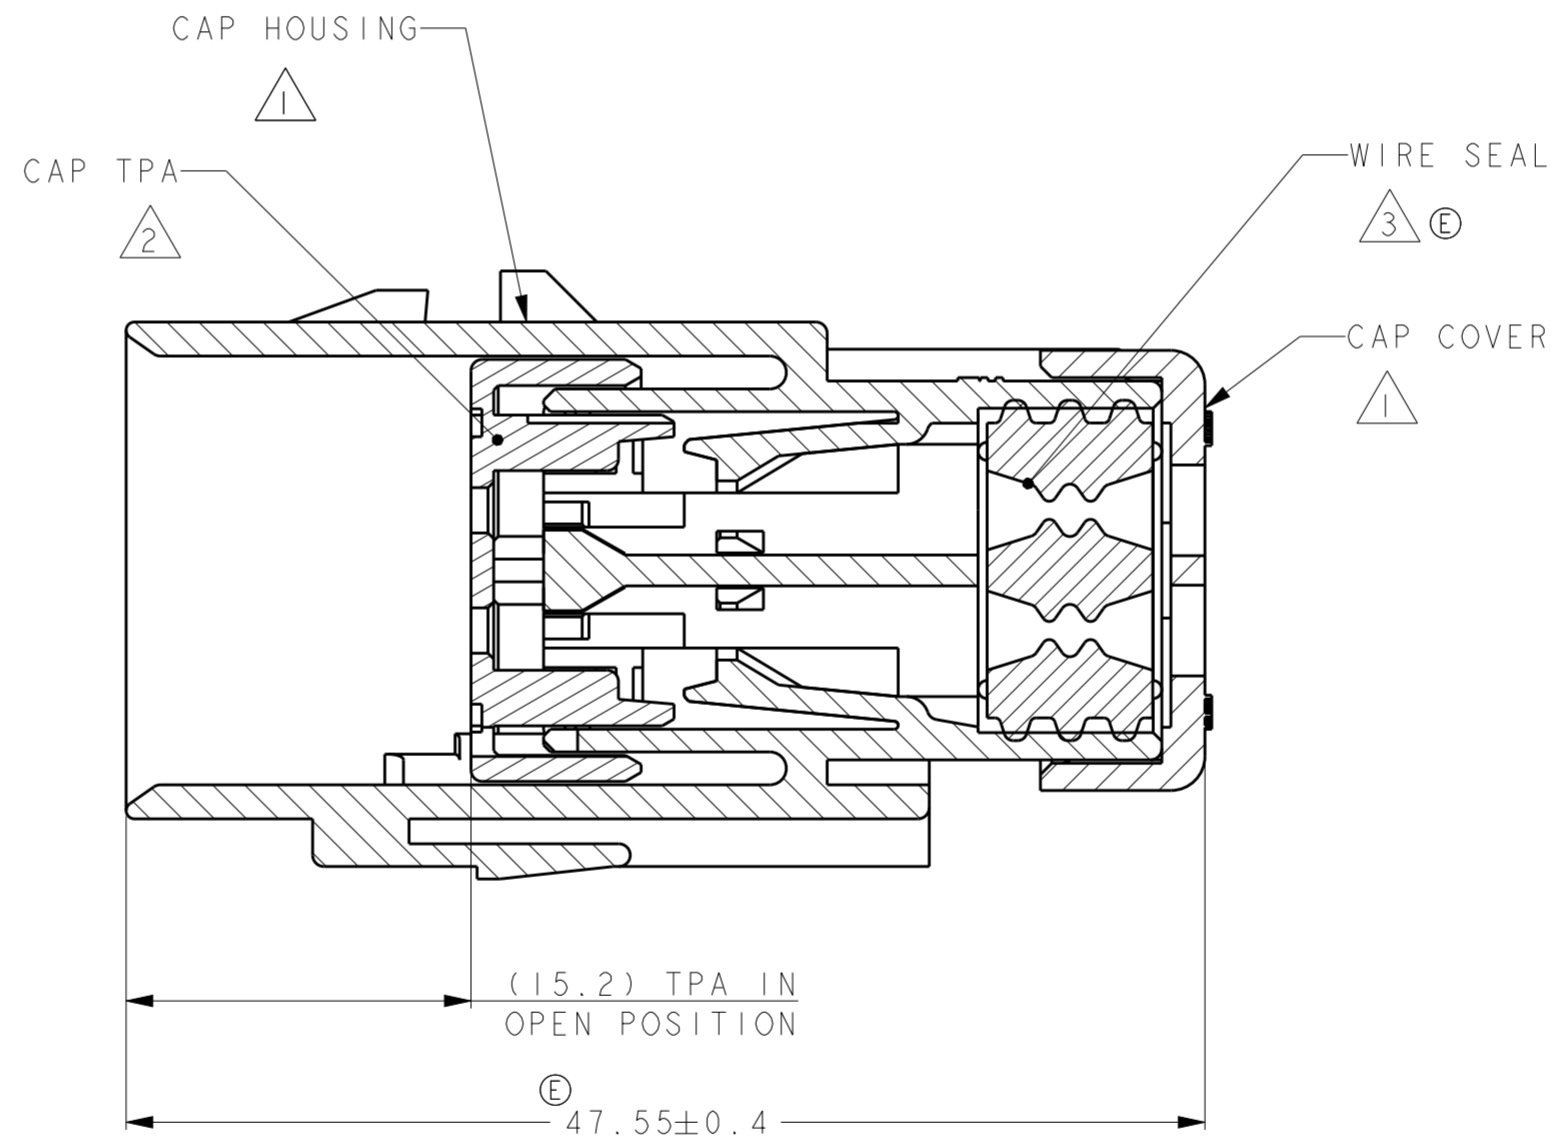

REVISIONS					
P	LTR	DESCRIPTION	DATE	DWN	APVD
	D1	REVISED PER ECR-10-019377	30SEP2010	HMR	T.M
	E	REVISED PER ECR-14-000206	26DEC2013	DR	RB

1717934-2
SCALE 2:1

1717934-3
SCALE 2:1

1717934-4
SCALE 2:1

SCALE 2:1

- ① MATERIAL: 15% GLASS FILLED THERMOPLASTIC
COLOR: BLACK
- ② MATERIAL: 15% GLASS FILLED THERMOPLASTIC
COLOR: (SEE TABLE)
- ③ MATERIAL: SILICONE
COLOR: RUST
- ④ WIRE INSULATION RANGE; Ø1.3-Ø2.3

1717934-1 SHOWN

A - A

GREEN	1717934-4
YELLOW	1717934-3
GRAY	1717934-2
RED	1717934-1
TPA COLOR	PART NUMBER

THIS DRAWING IS A CONTROLLED DOCUMENT.		DWN Y. KATO 15JAN2004	TE Connectivity
DIMENSIONS: mm		CHK S. MANABE 15JAN2004	
TOLERANCES UNLESS OTHERWISE SPECIFIED:		APVD S. MANABE 15JAN2004	
0 PLC ± 1 PLC ± 2 PLC ± 3 PLC ± 4 PLC ± ANGLES ± FINISH -		PRODUCT SPEC 108-2184 APPLICATION SPEC 114-13065 WEIGHT -	
MATERIAL		Customer Drawing	NAME CAP ASSY, 12 POS. BRACKET REVERSE TYPE, SMALL WIRE SIZE AMPSEAL 16 SIZE CAGE CODE DRAWING NO A200779 C-1717934 RESTRICTED TO
SCALE 3:1			SHEET 1 OF 1 REV E