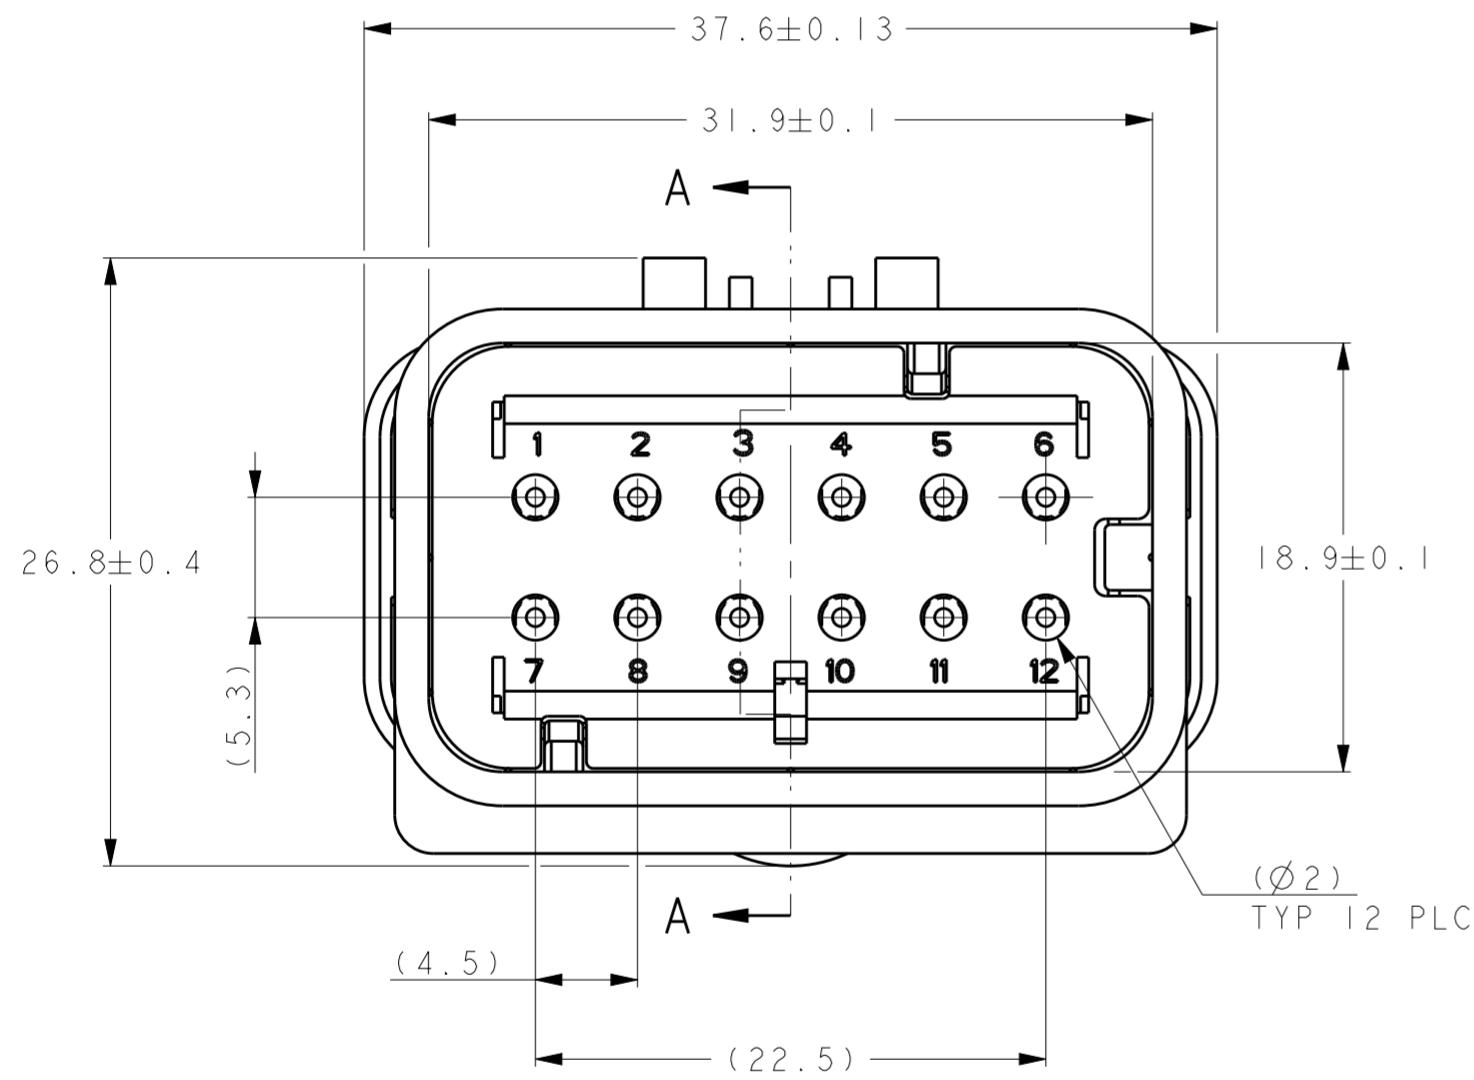

REVISIONS					
P	LTR	DESCRIPTION	DATE	DWN	APVD
	D1	REVISED PER ECR-10-019377	30SEP2010	HMR	T.M
	E	REVISED PER ECR-14-000206	26DEC2013	DR	RB

1717934-2
SCALE 2:1

1717934-3
SCALE 2:1

1717934-4
SCALE 2:1

SCALE 2:1

- ① MATERIAL: 15% GLASS FILLED THERMOPLASTIC
COLOR: BLACK
- ② MATERIAL: 15% GLASS FILLED THERMOPLASTIC
COLOR: (SEE TABLE)
- ③ MATERIAL: SILICONE
COLOR: RUST
- ④ WIRE INSULATION RANGE; Ø1.3-Ø2.3

1717934-1 SHOWN

A - A

GREEN	1717934-4
YELLOW	1717934-3
GRAY	1717934-2
RED	1717934-1
TPA COLOR	PART NUMBER

THIS DRAWING IS A CONTROLLED DOCUMENT.		DWN Y. KATO 15JAN2004	TE Connectivity
DIMENSIONS: mm		CHK S. MANABE 15JAN2004	
TOLERANCES UNLESS OTHERWISE SPECIFIED:		APVD S. MANABE 15JAN2004	
0 PLC ± 1 PLC ± 2 PLC ± 3 PLC ± 4 PLC ± ANGLES ± FINISH -		PRODUCT SPEC 108-2184 APPLICATION SPEC 114-13065 WEIGHT -	
MATERIAL		Customer Drawing	NAME CAP ASSY, 12 POS. BRACKET REVERSE TYPE, SMALL WIRE SIZE AMPSEAL 16 SIZE CAGE CODE DRAWING NO A200779 C-1717934 RESTRICTED TO
SCALE 3:1			SHEET 1 OF 1 REV E