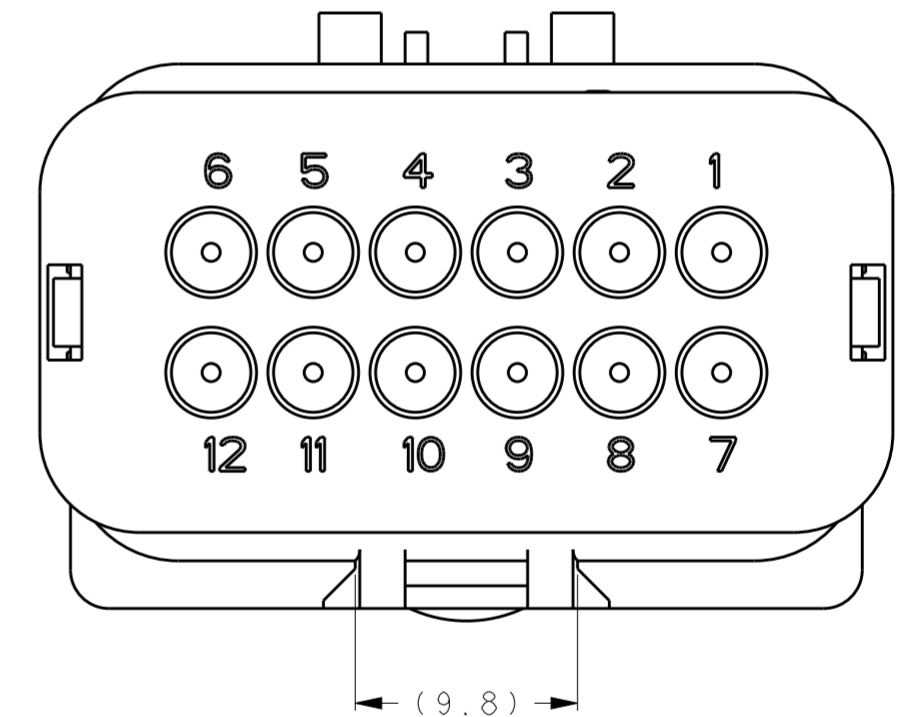

REVISIONS					
P	LTR	DESCRIPTION	DATE	DWN	APVD
	D1	REVISED PER ECR-10-019377	30SEP2010	HMR	T.M
	E	REVISED PER ECR-14-000206	26DEC2013	DR	RB

1717934-2
SCALE 2:1

1717934-3
SCALE 2:1

1717934-4
SCALE 2:1

SCALE 2:1

- ① MATERIAL: 15% GLASS FILLED THERMOPLASTIC
COLOR: BLACK
- ② MATERIAL: 15% GLASS FILLED THERMOPLASTIC
COLOR: (SEE TABLE)
- ③ MATERIAL: SILICONE
COLOR: RUST
- ④ WIRE INSULATION RANGE; Ø1.3-Ø2.3

1717934-1 SHOWN

A - A

GREEN	1717934-4
YELLOW	1717934-3
GRAY	1717934-2
RED	1717934-1
TPA COLOR	PART NUMBER

THIS DRAWING IS A CONTROLLED DOCUMENT.		DWN Y. KATO 15JAN2004	TE Connectivity
DIMENSIONS: mm		CHK S. MANABE 15JAN2004	
TOLERANCES UNLESS OTHERWISE SPECIFIED:		APVD S. MANABE 15JAN2004	
0 PLC ± 1 PLC ± 2 PLC ± 3 PLC ± 4 PLC ± ANGLES ± FINISH -		PRODUCT SPEC 108-2184 APPLICATION SPEC 114-13065 WEIGHT -	
MATERIAL		Customer Drawing	NAME CAP ASSY, 12 POS. BRACKET REVERSE TYPE, SMALL WIRE SIZE AMPSEAL 16 SIZE CAGE CODE DRAWING NO A200779 C-1717934 RESTRICTED TO
SCALE 3:1			SHEET 1 OF 1 REV E