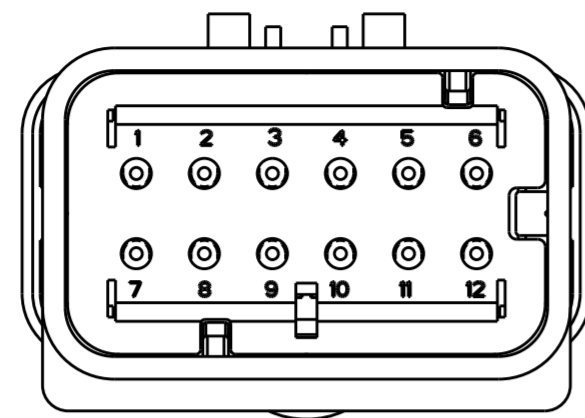

REVISIONS					
P	LTR	DESCRIPTION	DATE	DWN	APVD
	D1	REVISED PER ECR-10-019377	30SEP2010	HMR	T.M
	E	REVISED PER ECR-14-000206	26DEC2013	DR	RB

1717934-2
SCALE 2:1

1717934-3
SCALE 2:1

1717934-4
SCALE 2:1

SCALE 2:1

- ① MATERIAL: 15% GLASS FILLED THERMOPLASTIC
COLOR: BLACK
- ② MATERIAL: 15% GLASS FILLED THERMOPLASTIC
COLOR: (SEE TABLE)
- ③ MATERIAL: SILICONE
COLOR: RUST
- ④ WIRE INSULATION RANGE; Ø1.3-Ø2.3

1717934-1 SHOWN

A - A

GREEN	1717934-4
YELLOW	1717934-3
GRAY	1717934-2
RED	1717934-1
TPA COLOR	PART NUMBER

THIS DRAWING IS A CONTROLLED DOCUMENT.		DWN Y. KATO 15JAN2004	TE Connectivity
DIMENSIONS: mm		CHK S. MANABE 15JAN2004	
TOLERANCES UNLESS OTHERWISE SPECIFIED:		APVD S. MANABE 15JAN2004	
0 PLC ± 1 PLC ± 2 PLC ± 3 PLC ± 4 PLC ± ANGLES ± FINISH -		PRODUCT SPEC 108-2184 APPLICATION SPEC 114-13065 WEIGHT -	
MATERIAL		Customer Drawing	NAME CAP ASSY, 12 POS. BRACKET REVERSE TYPE, SMALL WIRE SIZE AMPSEAL 16 SIZE CAGE CODE DRAWING NO A200779 C-1717934 RESTRICTED TO
SCALE 3:1			SHEET 1 OF 1 REV E