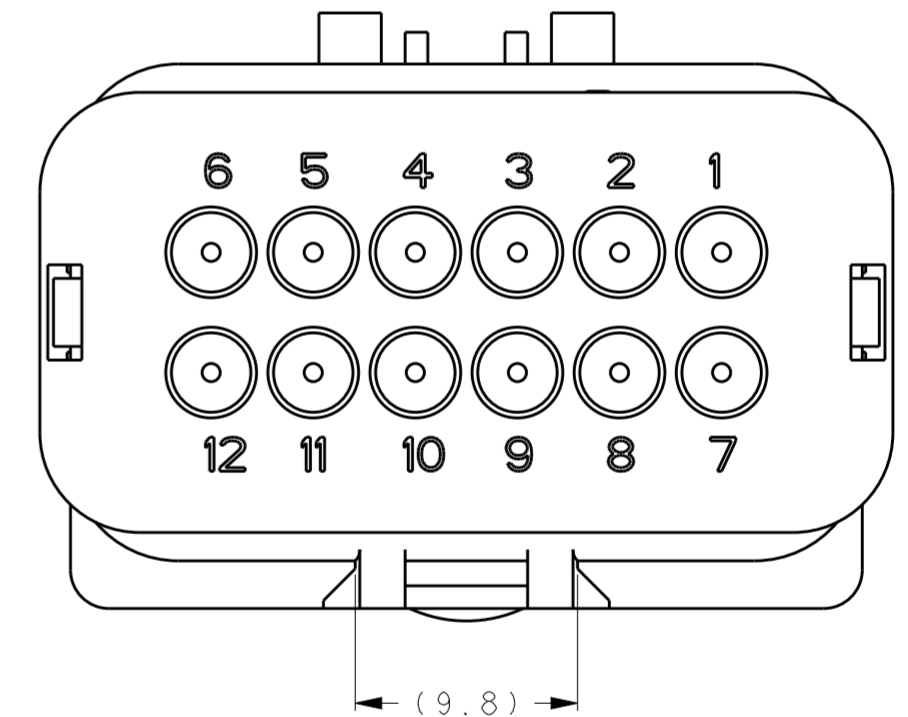

REVISIONS				
P	LTR	DESCRIPTION	DATE	APVD
	D1	REVISED PER ECR-10-019377	30SEP2010	HMR T.M
	E	REVISED PER ECR-14-000206	26DEC2013	DR RB

1717934-2
SCALE 2:1

1717934-3
SCALE 2:1

1717934-4
SCALE 2:1

SCALE 2:1

- ① MATERIAL: 15% GLASS FILLED THERMOPLASTIC
COLOR: BLACK
- ② MATERIAL: 15% GLASS FILLED THERMOPLASTIC
COLOR: (SEE TABLE)
- ③ MATERIAL: SILICONE
COLOR: RUST
- ④ WIRE INSULATION RANGE; Ø1.3-Ø2.3

1717934-1 SHOWN

A - A

GREEN	1717934-4
YELLOW	1717934-3
GRAY	1717934-2
RED	1717934-1
TPA COLOR	PART NUMBER

THIS DRAWING IS A CONTROLLED DOCUMENT.		DWN Y. KATO 15JAN2004	TE Connectivity
DIMENSIONS: mm		CHK S. MANABE 15JAN2004	
TOLERANCES UNLESS OTHERWISE SPECIFIED:		APVD S. MANABE 15JAN2004	
0 PLC ± 1 PLC ± 2 PLC ± 3 PLC ± 4 PLC ± ANGLES ± FINISH -		PRODUCT SPEC 108-2184 APPLICATION SPEC 114-13065 WEIGHT -	
MATERIAL -		Customer Drawing	NAME CAP ASSY, 12 POS. BRACKET REVERSE TYPE, SMALL WIRE SIZE AMPSEAL 16 SIZE A20779 CAGE CODE C-1717934 DRAWING NO. 1717934 RESTRICTED TO
1471-9 (3/13)		SCALE 3:1	SHEET 1 OF 1 REV E