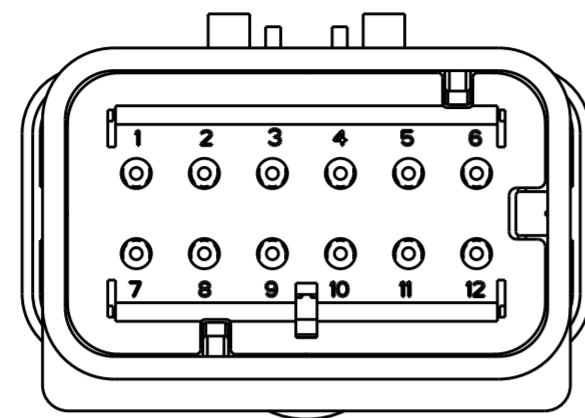

REVISIONS				
P	LTR	DESCRIPTION	DATE	APVD
	D1	REVISED PER ECR-10-019377	30SEP2010	HMR T.M
	E	REVISED PER ECR-14-000206	26DEC2013	DR RB

1717934-2
SCALE 2:1

1717934-3
SCALE 2:1

1717934-4
SCALE 2:1

SCALE 2:1

- ① MATERIAL: 15% GLASS FILLED THERMOPLASTIC
COLOR: BLACK
- ② MATERIAL: 15% GLASS FILLED THERMOPLASTIC
COLOR: (SEE TABLE)
- ③ MATERIAL: SILICONE
COLOR: RUST
- ④ WIRE INSULATION RANGE; Ø1.3-Ø2.3

1717934-1 SHOWN

A - A

GREEN	1717934-4
YELLOW	1717934-3
GRAY	1717934-2
RED	1717934-1
TPA COLOR	PART NUMBER

THIS DRAWING IS A CONTROLLED DOCUMENT.		DWN Y. KATO 15JAN2004	TE Connectivity
DIMENSIONS: mm		CHK S. MANABE 15JAN2004	
TOLERANCES UNLESS OTHERWISE SPECIFIED:		APVD S. MANABE 15JAN2004	
0 PLC ± 1 PLC ± 2 PLC ± 3 PLC ± 4 PLC ± ANGLES ± FINISH -		PRODUCT SPEC 108-2184 APPLICATION SPEC 114-13065 WEIGHT -	
MATERIAL -		Customer Drawing	NAME CAP ASSY, 12 POS. BRACKET REVERSE TYPE, SMALL WIRE SIZE AMPSEAL 16 SIZE A20779 CAGE CODE C-1717934 DRAWING NO. 1717934 RESTRICTED TO
1471-9 (3/13)		SCALE 3:1	SHEET 1 OF 1 REV E