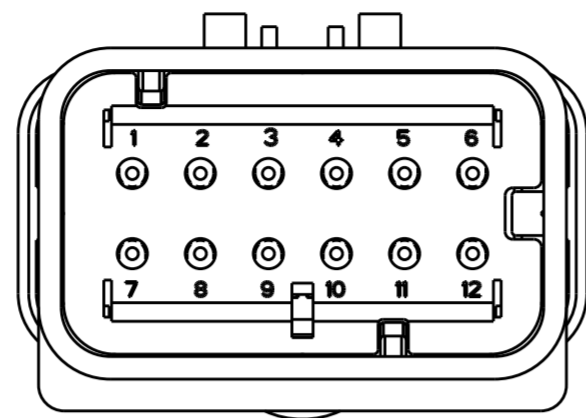

REVISIONS				
P	LTR	DESCRIPTION	DATE	APVD
	D1	REVISED PER ECR-10-019377	30SEP2010	HMR T.M
	E	REVISED PER ECR-14-000206	26DEC2013	DR RB

1717934-2
SCALE 2:1

1717934-3
SCALE 2:1

1717934-4
SCALE 2:1

SCALE 2:1

- ① MATERIAL: 15% GLASS FILLED THERMOPLASTIC
COLOR: BLACK
- ② MATERIAL: 15% GLASS FILLED THERMOPLASTIC
COLOR: (SEE TABLE)
- ③ MATERIAL: SILICONE
COLOR: RUST
- ④ WIRE INSULATION RANGE; Ø1.3-Ø2.3

1717934-1 SHOWN

A - A

GREEN	1717934-4
YELLOW	1717934-3
GRAY	1717934-2
RED	1717934-1
TPA COLOR	PART NUMBER

THIS DRAWING IS A CONTROLLED DOCUMENT.		DWN Y. KATO 15JAN2004	TE Connectivity
DIMENSIONS: mm		CHK S. MANABE 15JAN2004	
TOLERANCES UNLESS OTHERWISE SPECIFIED:		APVD S. MANABE 15JAN2004	
0 PLC ± 1 PLC ± 2 PLC ± 3 PLC ± 4 PLC ± ANGLES ± FINISH -		PRODUCT SPEC 108-2184 APPLICATION SPEC 114-13065 WEIGHT -	
MATERIAL -		Customer Drawing	NAME CAP ASSY, 12 POS. BRACKET REVERSE TYPE, SMALL WIRE SIZE AMPSEAL 16 SIZE A20779 CAGE CODE C-1717934 DRAWING NO. 1717934 RESTRICTED TO
1471-9 (3/13)		SCALE 3:1	SHEET 1 OF 1 REV E