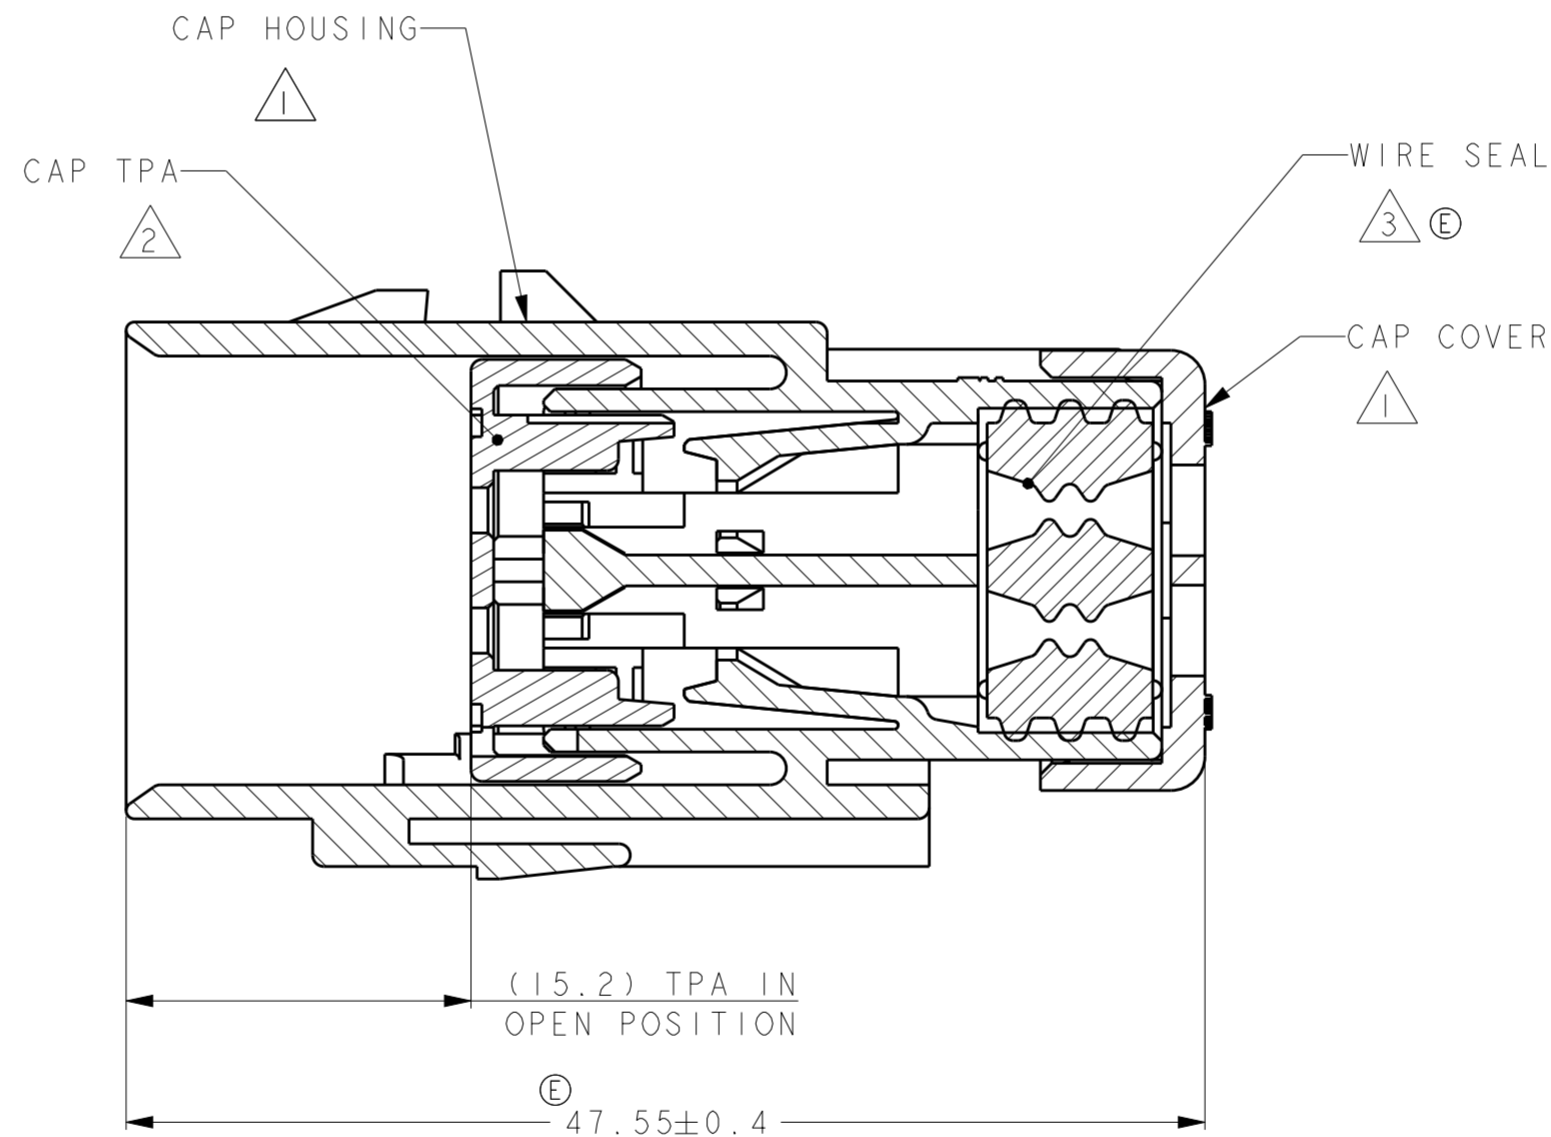

REVISIONS				
P	LTR	DESCRIPTION	DATE	APVD
	D1	REVISED PER ECR-10-019377	30SEP2010	HMR T.M
	E	REVISED PER ECR-14-000206	26DEC2013	DR RB

1717934-2
SCALE 2:1

1717934-3
SCALE 2:1

1717934-4
SCALE 2:1

SCALE 2:1

- ① MATERIAL: 15% GLASS FILLED THERMOPLASTIC
COLOR: BLACK
- ② MATERIAL: 15% GLASS FILLED THERMOPLASTIC
COLOR: (SEE TABLE)
- ③ MATERIAL: SILICONE
COLOR: RUST
- ④ WIRE INSULATION RANGE; Ø1.3-Ø2.3

1717934-1 SHOWN

A - A

GREEN	1717934-4
YELLOW	1717934-3
GRAY	1717934-2
RED	1717934-1
TPA COLOR	PART NUMBER

THIS DRAWING IS A CONTROLLED DOCUMENT.		DWN Y. KATO 15JAN2004	TE Connectivity
DIMENSIONS: mm		CHK S. MANABE 15JAN2004	
TOLERANCES UNLESS OTHERWISE SPECIFIED:		APVD S. MANABE 15JAN2004	
0 PLC ± 1 PLC ± 2 PLC ± 3 PLC ± 4 PLC ± ANGLES ± FINISH -		PRODUCT SPEC 108-2184 APPLICATION SPEC 114-13065 WEIGHT -	
MATERIAL -		Customer Drawing	NAME CAP ASSY, 12 POS. BRACKET REVERSE TYPE, SMALL WIRE SIZE AMPSEAL 16 SIZE A20779 CAGE CODE C-1717934 DRAWING NO. 1717934 RESTRICTED TO
1471-9 (3/13)		SCALE 3:1	SHEET 1 OF 1 REV E