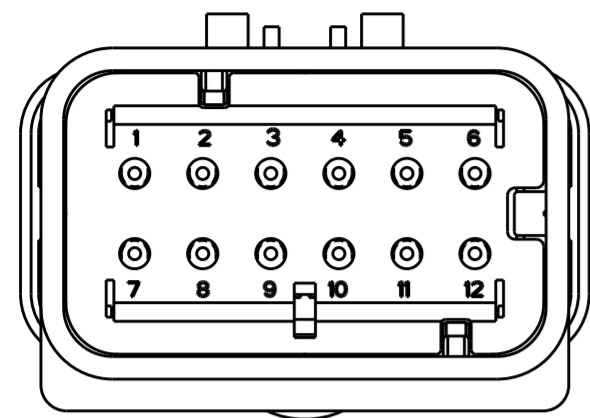

REVISIONS				
P	LTR	DESCRIPTION	DATE	APVD
	D1	REVISED PER ECR-10-019377	30SEP2010	HMR T.M
	E	REVISED PER ECR-14-000206	26DEC2013	DR RB

1717934-2
SCALE 2:1

1717934-3
SCALE 2:1

1717934-4
SCALE 2:1

SCALE 2:1

- ① MATERIAL: 15% GLASS FILLED THERMOPLASTIC
COLOR: BLACK
- ② MATERIAL: 15% GLASS FILLED THERMOPLASTIC
COLOR: (SEE TABLE)
- ③ MATERIAL: SILICONE
COLOR: RUST
- ④ WIRE INSULATION RANGE; Ø1.3-Ø2.3

1717934-1 SHOWN

A - A

GREEN	1717934-4
YELLOW	1717934-3
GRAY	1717934-2
RED	1717934-1
TPA COLOR	PART NUMBER

THIS DRAWING IS A CONTROLLED DOCUMENT.		DWN Y. KATO 15JAN2004	TE Connectivity
DIMENSIONS: mm		CHK S. MANABE 15JAN2004	
TOLERANCES UNLESS OTHERWISE SPECIFIED:		APVD S. MANABE 15JAN2004	
0 PLC ± 1 PLC ± 2 PLC ± 3 PLC ± 4 PLC ± ANGLES ± FINISH -		PRODUCT SPEC 108-2184 APPLICATION SPEC 114-13065 WEIGHT -	
MATERIAL -		Customer Drawing	NAME CAP ASSY, 12 POS. BRACKET REVERSE TYPE, SMALL WIRE SIZE AMPSEAL 16 SIZE A20779 CAGE CODE C-1717934 DRAWING NO. 1717934 RESTRICTED TO
1471-9 (3/13)		SCALE 3:1	SHEET 1 OF 1 REV E