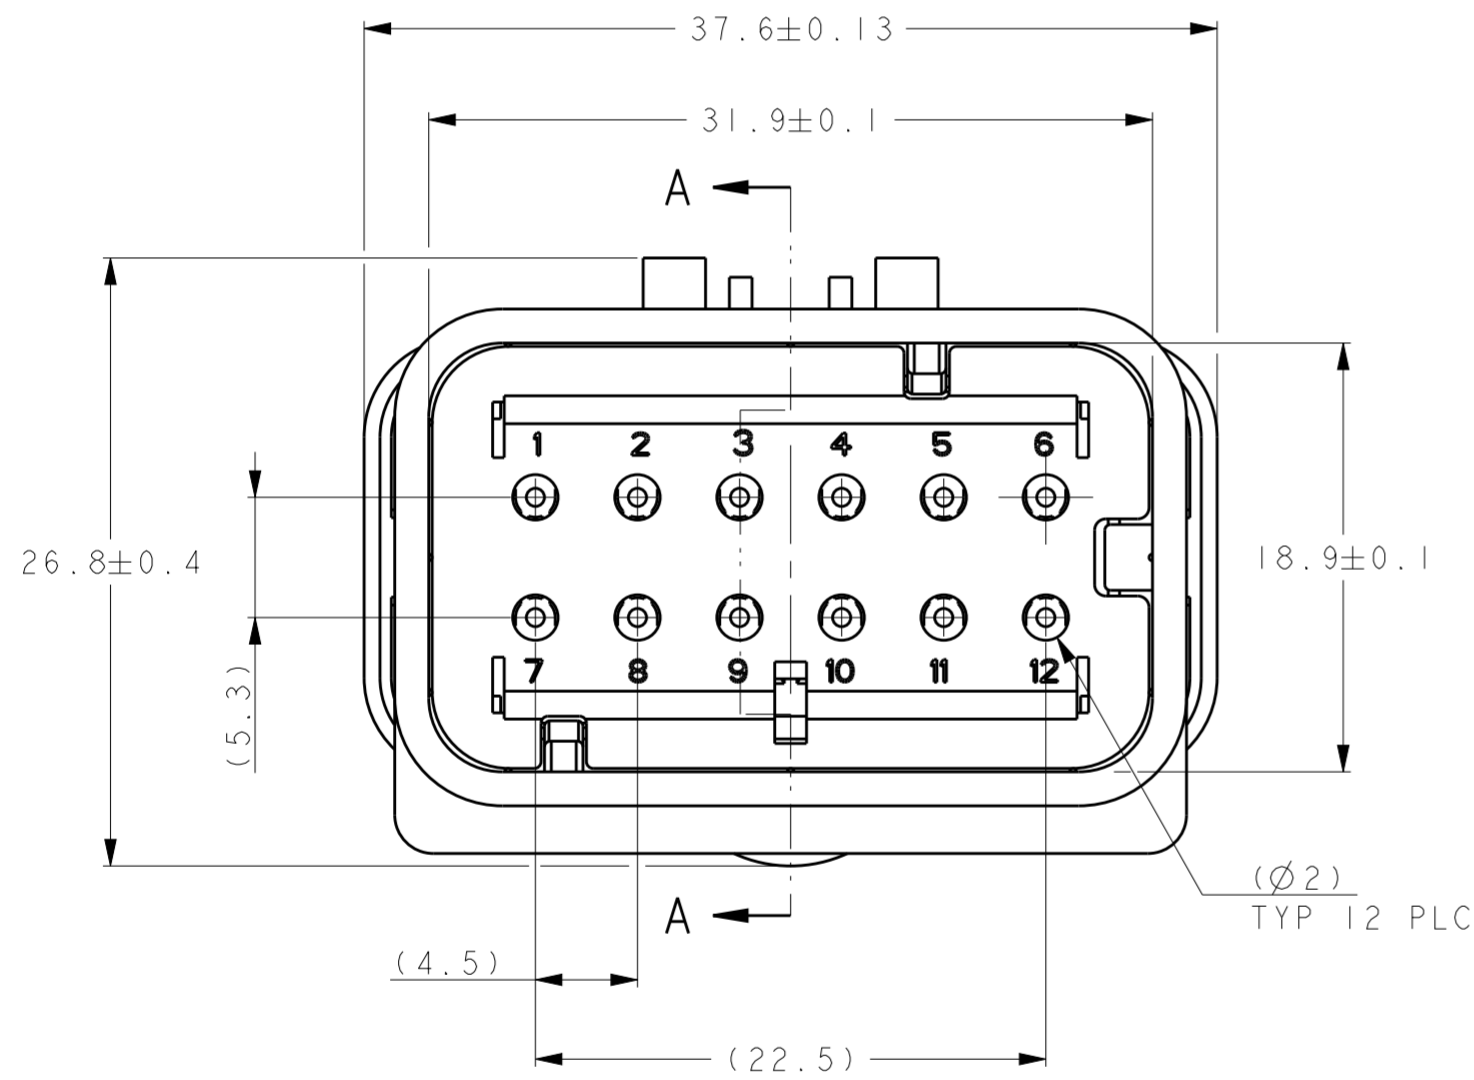

REVISIONS				
P	LTR	DESCRIPTION	DATE	APVD
	D1	REVISED PER ECR-10-019377	30SEP2010	HMR T.M
	E	REVISED PER ECR-14-000206	26DEC2013	DR RB

1717934-2
SCALE 2:1

1717934-3
SCALE 2:1

1717934-4
SCALE 2:1

SCALE 2:1

- ① MATERIAL: 15% GLASS FILLED THERMOPLASTIC
COLOR: BLACK
- ② MATERIAL: 15% GLASS FILLED THERMOPLASTIC
COLOR: (SEE TABLE)
- ③ MATERIAL: SILICONE
COLOR: RUST
- ④ WIRE INSULATION RANGE; Ø1.3-Ø2.3

1717934-1 SHOWN

A - A

GREEN	1717934-4
YELLOW	1717934-3
GRAY	1717934-2
RED	1717934-1
TPA COLOR	PART NUMBER

THIS DRAWING IS A CONTROLLED DOCUMENT.		DWN Y. KATO 15JAN2004	TE Connectivity
DIMENSIONS: mm		CHK S. MANABE 15JAN2004	
TOLERANCES UNLESS OTHERWISE SPECIFIED:		APVD S. MANABE 15JAN2004	
0 PLC ± 1 PLC ± 2 PLC ± 3 PLC ± 4 PLC ± ANGLES ± FINISH -		PRODUCT SPEC 108-2184 APPLICATION SPEC 114-13065 WEIGHT -	
MATERIAL -		Customer Drawing	NAME CAP ASSY, 12 POS. BRACKET REVERSE TYPE, SMALL WIRE SIZE AMPSEAL 16 SIZE A20779 CAGE CODE C-1717934 DRAWING NO. 1717934 RESTRICTED TO
1471-9 (3/13)		SCALE 3:1	SHEET 1 OF 1 REV E