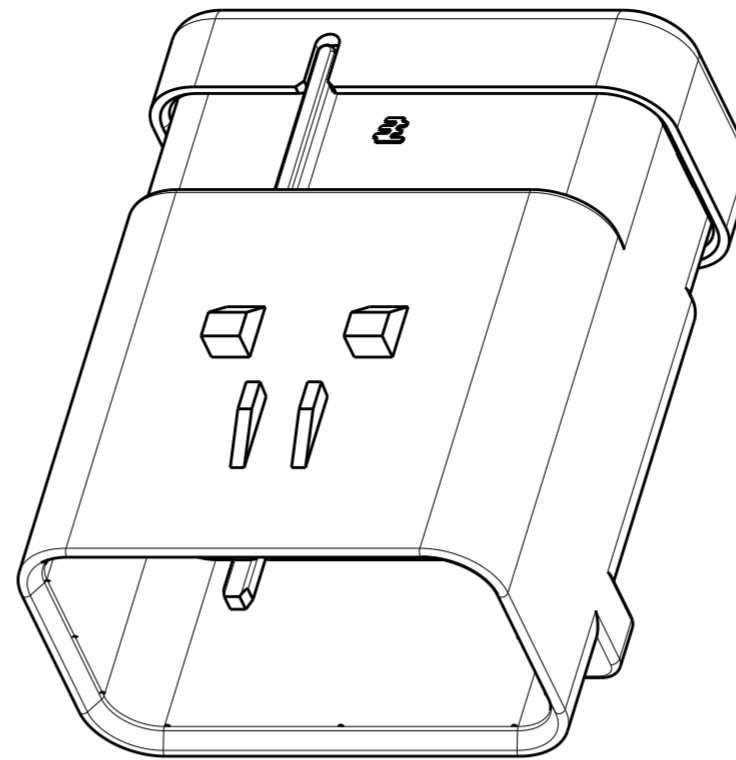

SCALE 2:1

- ① MATERIAL: 15% GLASS FILLED THERMOPLASTIC
  COLOR: BLACK
- ② MATERIAL: 15% GLASS FILLED THERMOPLASTIC
  COLOR: (SEE TABLE)
- ③ MATERIAL: SILICONE
  COLOR: RUST
- ④ WIRE INSULATION RANGE; Ø1.3-Ø2.3