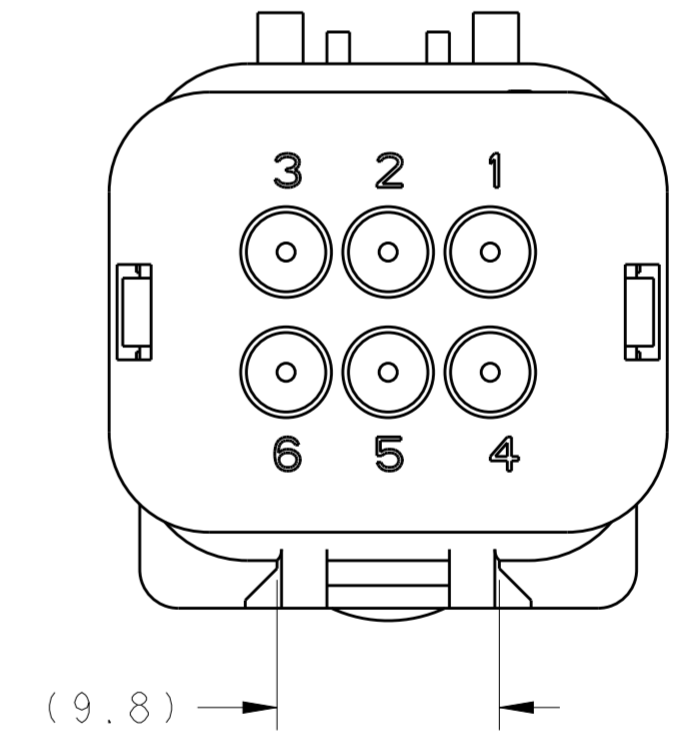

1717975-2  
SCALE 2:1

1717975-3  
SCALE 2:1

SCALE 2:1

- ① MATERIAL: 15% GLASS FILLED THERMOPLASTIC  
COLOR: BLACK
  - ② MATERIAL: 15% GLASS FILLED THERMOPLASTIC  
COLOR: (SEE TABLE)
  - ③ MATERIAL: SILICONE  
COLOR: LIGHT GRAY
4. WIRE INSULATION RANGE;  $\varnothing 1.3 \sim \varnothing 2.3$

1717975-1 SHOWN

A-A

YELLOW	1717975-3
GRAY	1717975-2
RED	1717975-1
TPA COLOR	PART NUMBER

THIS DRAWING IS A CONTROLLED DOCUMENT.		DWN Y. KATO 15JAN2004	<b>STE</b> TE Connectivity	
DIMENSIONS: mm		CHK S. MANABE 15JAN2004		
TOLERANCES UNLESS OTHERWISE SPECIFIED:		APVD S. MANABE 15JAN2004	NAME CAP ASSY, 6 POS. BRACKET REVERSE TYPE, SMALL WIRE SIZE AMPSEAL 16	
0 PLC ±		PRODUCT SPEC 108-2184	SIZE A2	
1 PLC ±		APPLICATION SPEC 114-13065	CAGE CODE -	
2 PLC ±		WEIGHT -	DRAWING NO G-1717975	
3 PLC ±		Customer Drawing	RESTRICTED TO -	
4 PLC ±			SCALE 3:1 SHEET 1 OF 1 REV D	
ANGLES ±				
FINISH -				