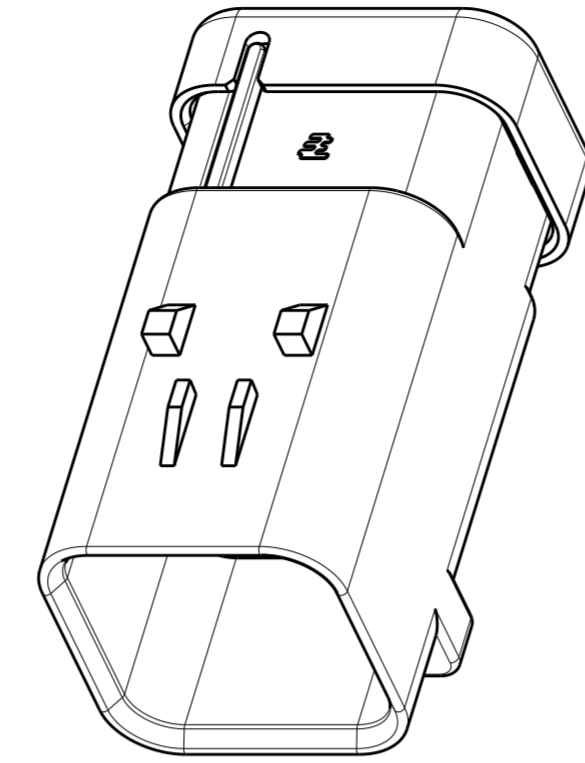

1717975-2  
SCALE 2:1

1717975-3  
SCALE 2:1

SCALE 2:1

- ① MATERIAL: 15% GLASS FILLED THERMOPLASTIC  
COLOR: BLACK
  - ② MATERIAL: 15% GLASS FILLED THERMOPLASTIC  
COLOR: (SEE TABLE)
  - ③ MATERIAL: SILICONE  
COLOR: LIGHT GRAY
4. WIRE INSULATION RANGE;  $\varnothing 1.3 \sim \varnothing 2.3$

1717975-1 SHOWN

A-A

YELLOW	1717975-3
GRAY	1717975-2
RED	1717975-1
TPA COLOR	PART NUMBER

THIS DRAWING IS A CONTROLLED DOCUMENT.		DWN Y. KATO 15JAN2004	<b>STE</b> TE Connectivity	
DIMENSIONS: mm		CHK S. MANABE 15JAN2004		
TOLERANCES UNLESS OTHERWISE SPECIFIED:		APVD S. MANABE 15JAN2004	NAME CAP ASSY, 6 POS. BRACKET REVERSE TYPE, SMALL WIRE SIZE AMPSEAL 16	
0 PLC ±		PRODUCT SPEC 108-2184	SIZE A2	
1 PLC ±		APPLICATION SPEC 114-13065	CAGE CODE -	
2 PLC ±		WEIGHT -	DRAWING NO G-1717975	
3 PLC ±		Customer Drawing	RESTRICTED TO -	
4 PLC ±			SCALE 3:1 SHEET 1 OF 1 REV D	
ANGLES ±				
FINISH -				