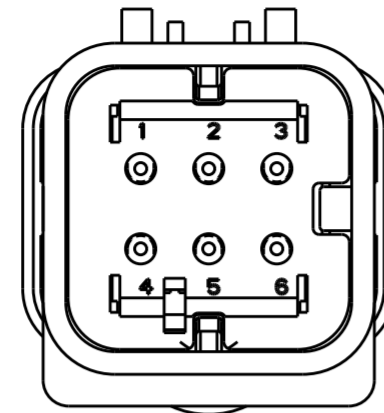

1717975-2  
SCALE 2:1

1717975-3  
SCALE 2:1

SCALE 2:1

- ① MATERIAL: 15% GLASS FILLED THERMOPLASTIC  
COLOR: BLACK
  - ② MATERIAL: 15% GLASS FILLED THERMOPLASTIC  
COLOR: (SEE TABLE)
  - ③ MATERIAL: SILICONE  
COLOR: LIGHT GRAY
4. WIRE INSULATION RANGE;  $\varnothing 1.3 \sim \varnothing 2.3$

1717975-1 SHOWN

A-A

YELLOW	1717975-3
GRAY	1717975-2
RED	1717975-1
TPA COLOR	PART NUMBER

THIS DRAWING IS A CONTROLLED DOCUMENT.		DWN Y. KATO 15JAN2004	<b>STE</b> TE Connectivity	
DIMENSIONS: mm		CHK S. MANABE 15JAN2004		
TOLERANCES UNLESS OTHERWISE SPECIFIED:		APVD S. MANABE 15JAN2004	NAME CAP ASSY, 6 POS. BRACKET REVERSE TYPE, SMALL WIRE SIZE AMPSEAL 16	
0 PLC ±		PRODUCT SPEC 108-2184	SIZE A2	
1 PLC ±		APPLICATION SPEC 114-13065	CAGE CODE -	
2 PLC ±		WEIGHT -	DRAWING NO G-1717975	
3 PLC ±		Customer Drawing	RESTRICTED TO -	
4 PLC ±			SCALE 3:1 SHEET 1 OF 1 REV D	
ANGLES ±				
FINISH -				