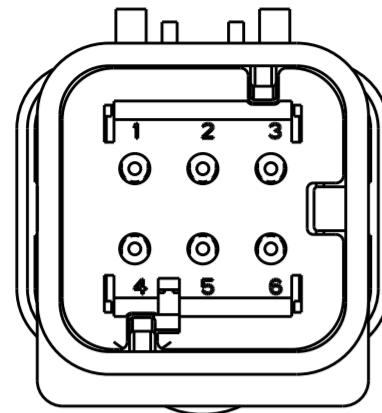

1717975-2  
SCALE 2:1

1717975-3  
SCALE 2:1

SCALE 2:1

- ① MATERIAL: 15% GLASS FILLED THERMOPLASTIC  
COLOR: BLACK
  - ② MATERIAL: 15% GLASS FILLED THERMOPLASTIC  
COLOR: (SEE TABLE)
  - ③ MATERIAL: SILICONE  
COLOR: LIGHT GRAY
4. WIRE INSULATION RANGE;  $\varnothing 1.3 \sim \varnothing 2.3$

1717975-1 SHOWN

A-A

YELLOW	1717975-3
GRAY	1717975-2
RED	1717975-1
TPA COLOR	PART NUMBER

THIS DRAWING IS A CONTROLLED DOCUMENT.		DWN Y. KATO 15JAN2004	<b>STE</b> TE Connectivity	
DIMENSIONS: mm		CHK S. MANABE 15JAN2004		
TOLERANCES UNLESS OTHERWISE SPECIFIED:		APVD S. MANABE 15JAN2004	NAME CAP ASSY, 6 POS. BRACKET REVERSE TYPE, SMALL WIRE SIZE AMPSEAL 16	
0 PLC ±		PRODUCT SPEC 108-2184	SIZE A2	
1 PLC ±		APPLICATION SPEC 114-13065	CAGE CODE -	
2 PLC ±		WEIGHT -	DRAWING NO G-1717975	
3 PLC ±		Customer Drawing	RESTRICTED TO -	
4 PLC ±			SCALE 3:1 SHEET 1 OF 1 REV D	
ANGLES ±				
FINISH -				