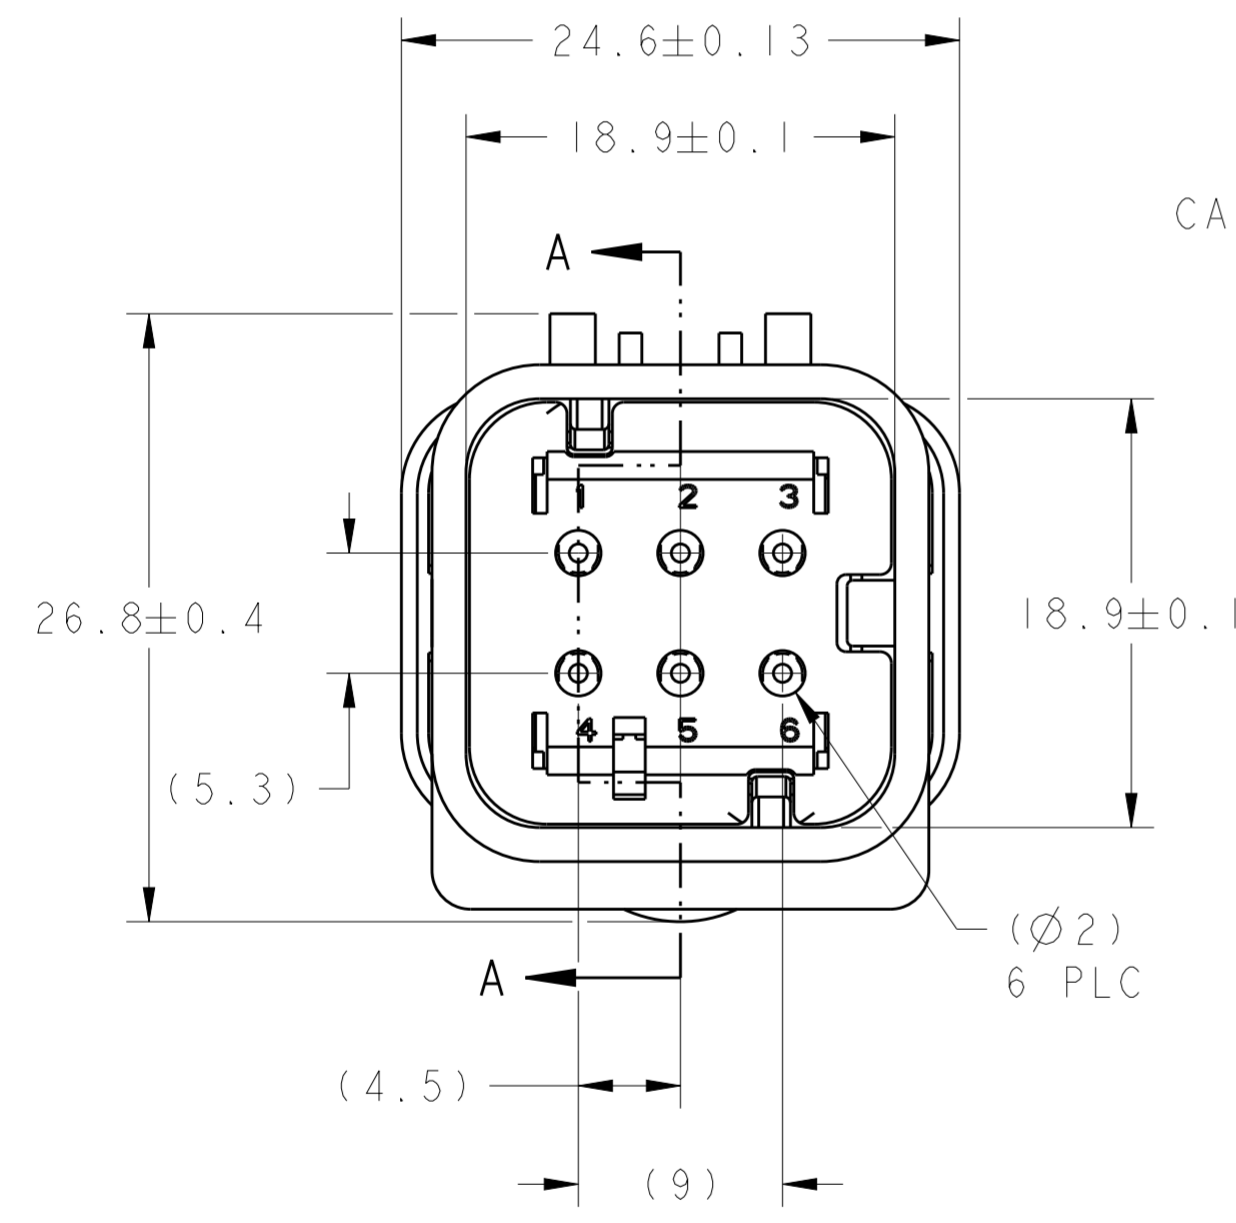

1717975-2  
SCALE 2:1

1717975-3  
SCALE 2:1

SCALE 2:1

- ① MATERIAL: 15% GLASS FILLED THERMOPLASTIC  
COLOR: BLACK
  - ② MATERIAL: 15% GLASS FILLED THERMOPLASTIC  
COLOR: (SEE TABLE)
  - ③ MATERIAL: SILICONE  
COLOR: LIGHT GRAY
4. WIRE INSULATION RANGE;  $\varnothing 1.3 \sim \varnothing 2.3$

1717975-1 SHOWN

A-A

YELLOW	1717975-3
GRAY	1717975-2
RED	1717975-1
TPA COLOR	PART NUMBER

THIS DRAWING IS A CONTROLLED DOCUMENT.		DWN Y. KATO 15JAN2004	<b>STE</b> TE Connectivity	
DIMENSIONS: mm		CHK S. MANABE 15JAN2004		
TOLERANCES UNLESS OTHERWISE SPECIFIED:		APVD S. MANABE 15JAN2004	NAME CAP ASSY, 6 POS. BRACKET REVERSE TYPE, SMALL WIRE SIZE AMPSEAL 16	
0 PLC ±		PRODUCT SPEC 108-2184	SIZE A2	
1 PLC ±		APPLICATION SPEC 114-13065	CAGE CODE -	
2 PLC ±		WEIGHT -	DRAWING NO G-1717975	
3 PLC ±		Customer Drawing	RESTRICTED TO -	
4 PLC ±			SCALE 3:1 SHEET 1 OF 1 REV D	
ANGLES ±				
FINISH -				