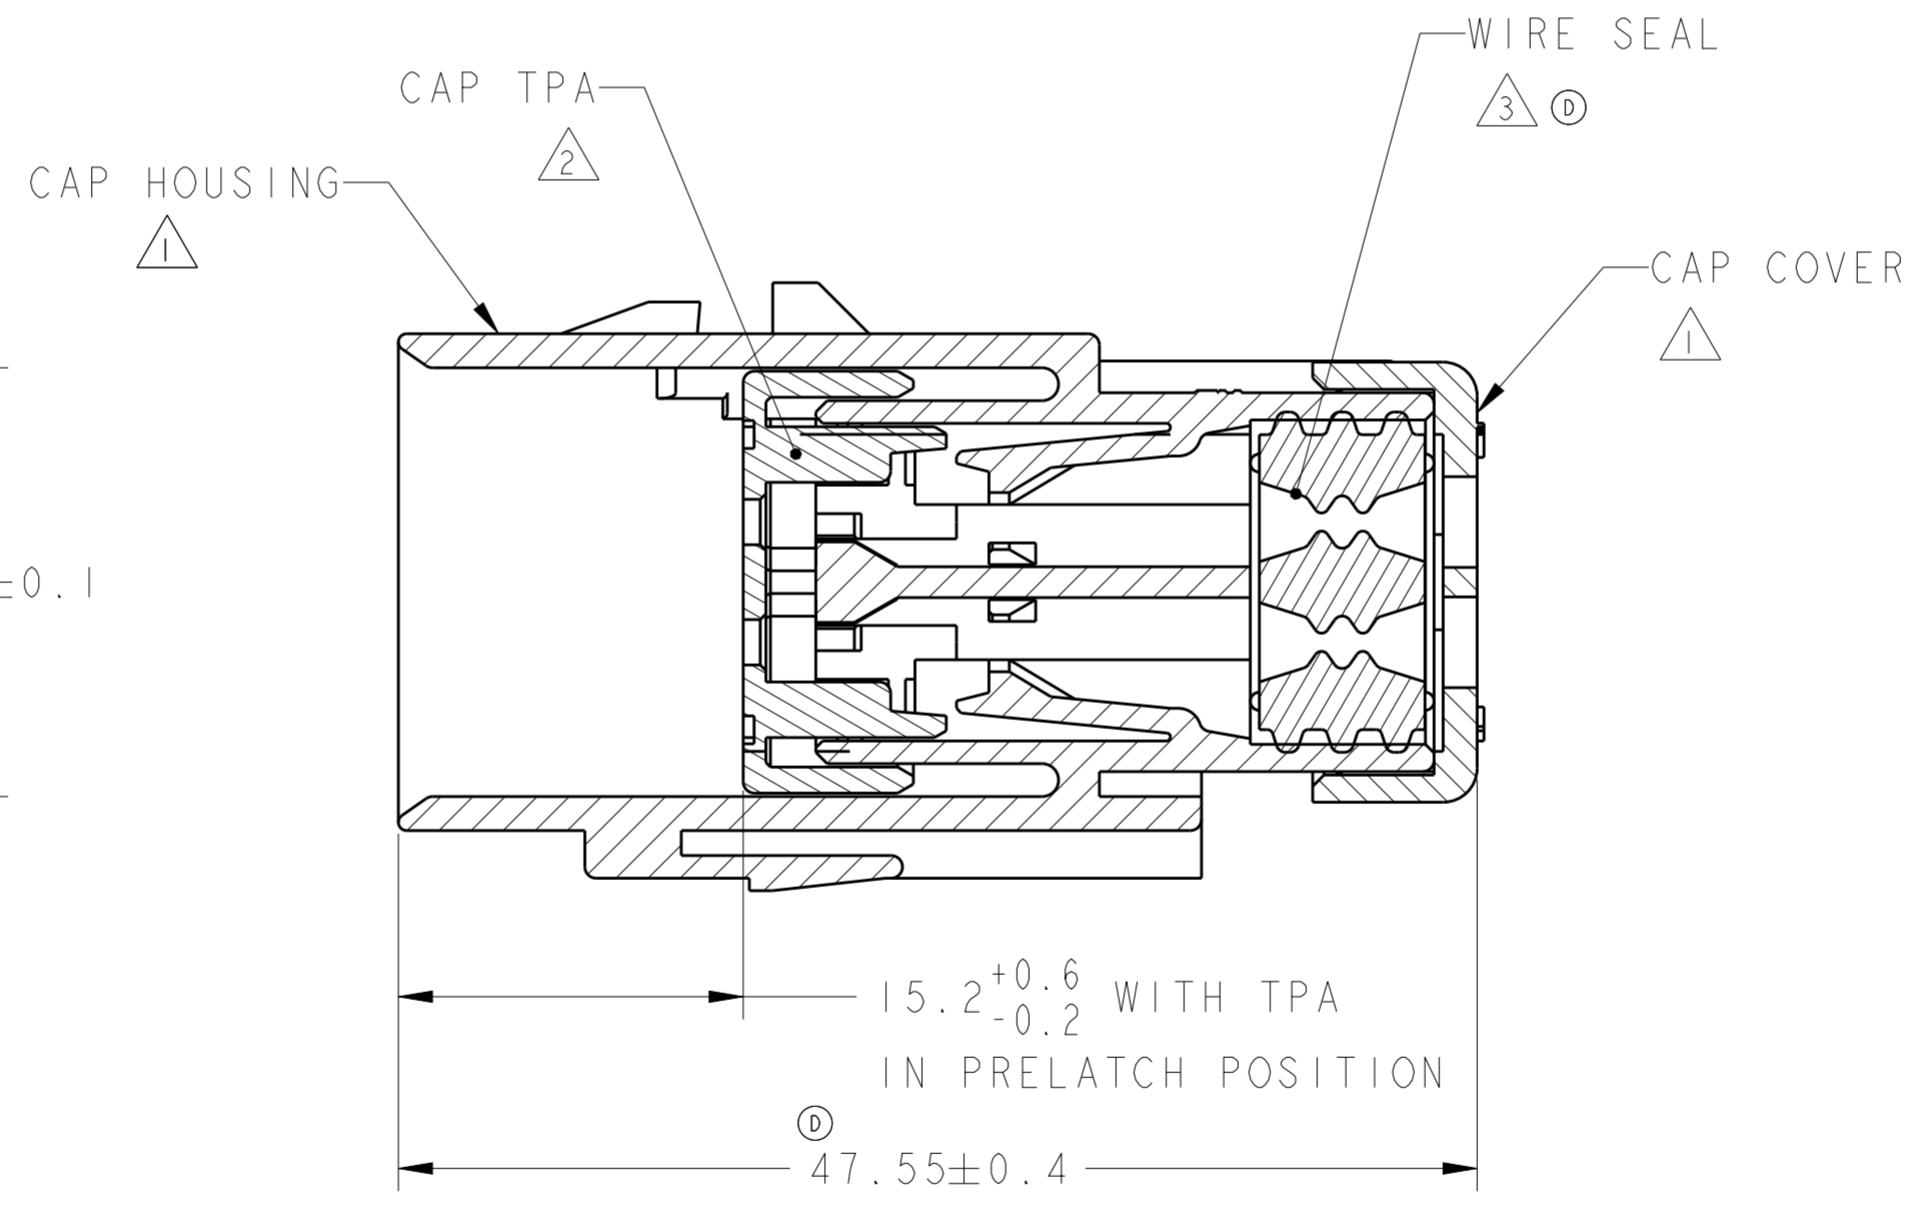

1717975-2  
SCALE 2:1

1717975-3  
SCALE 2:1

SCALE 2:1

- ① MATERIAL: 15% GLASS FILLED THERMOPLASTIC  
COLOR: BLACK
  - ② MATERIAL: 15% GLASS FILLED THERMOPLASTIC  
COLOR: (SEE TABLE)
  - ③ MATERIAL: SILICONE  
COLOR: LIGHT GRAY
4. WIRE INSULATION RANGE;  $\varnothing 1.3 \sim \varnothing 2.3$

1717975-1 SHOWN

A-A

YELLOW	1717975-3
GRAY	1717975-2
RED	1717975-1
TPA COLOR	PART NUMBER

THIS DRAWING IS A CONTROLLED DOCUMENT.		DWN Y. KATO 15JAN2004	<b>STE</b> TE Connectivity	
DIMENSIONS: mm		CHK S. MANABE 15JAN2004		
TOLERANCES UNLESS OTHERWISE SPECIFIED:		APVD S. MANABE 15JAN2004	NAME CAP ASSY, 6 POS. BRACKET REVERSE TYPE, SMALL WIRE SIZE AMPSEAL 16	
0 PLC ±		PRODUCT SPEC 108-2184	SIZE A2	
1 PLC ±		APPLICATION SPEC 114-13065	CAGE CODE -	
2 PLC ±		WEIGHT -	DRAWING NO G-1717975	
3 PLC ±		Customer Drawing	RESTRICTED TO -	
4 PLC ±			SCALE 3:1 SHEET 1 OF 1 REV D	
ANGLES ±				
FINISH -				