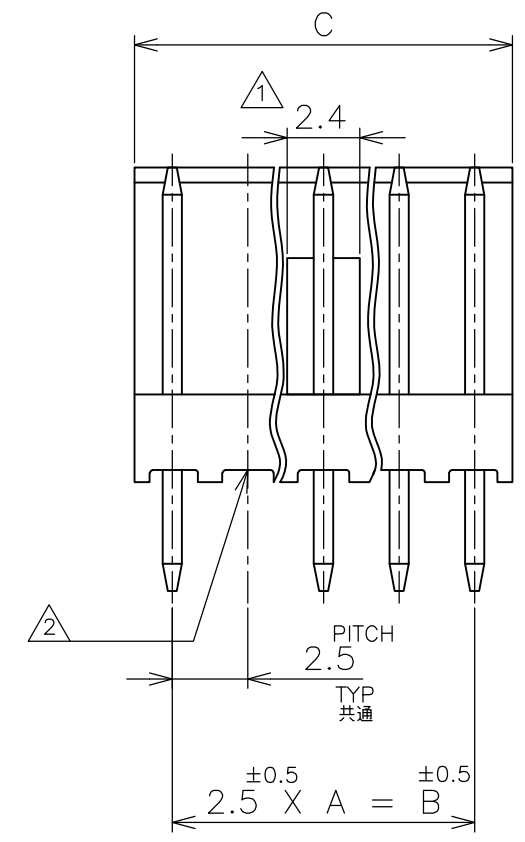

- ① LOCKING HOLE IS PLACED ON THE CENTER OF POST HEADER.
- ② POST MUST NOT BE INSERTED ON THE SECOND HOLE FROM LEFT SIDE OF HSG AS SHOWN.
- ③ OBSOLETE PARTS: OBSOLETE CIS STREAMLINING PER D.RENAUD/D.SINISI
- ① ロッキング凹部位置は長手方向の中央。
- ② 本図にて、ハウジングの左端から二番目の穴へはポストを圧入しないこと。

THIS DRAWING IS A CONTROLLED DOCUMENT.		DWN T.DOI 30MAY78	Tyco Electronics AMP K.K. Kawasaki, Japan	
DIMENSIONS: 単位: 耗 MM		CHK H.TAGUCHI 30MAY78		
TOLERANCES UNLESS OTHERWISE SPECIFIED: 一般公差		APVD H.TAGUCHI 30MAY78	NAME 名称	
0 PLC ± 0.3 1 PLC ± 0.3 2 PLC ± 0.3 3 PLC ± 0.3 4 PLC ± 0.3 ANGLES ±		PRODUCT SPEC 製品規格		POST HEADER ASSY (POLARIZED) VERTICAL AMP EI SERIES CONNECTOR
MATERIAL 材料 HSG : 66NYLON UL94V-0 POST: BRASS		APPLICATION SPEC 取付適用規格		
FINISH 仕上 POST: TIN-PLATE		WEIGHT	SIZE A3	CAGE CODE 00779
		DRAWING NO 番号 G-171886		RESTRICTED TO —
CUSTOMER DRAWING		SCALE 尺度 4:1		SHEET 1 OF 1
				REV E1