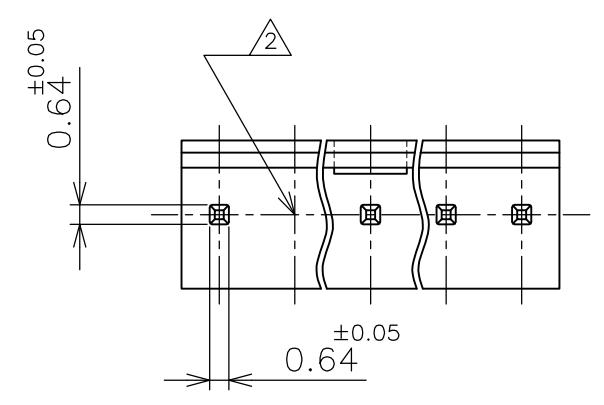

- ① LOCKING HOLE IS PLACED ON THE CENTER OF POST HEADER.
- ② POST MUST NOT BE INSERTED ON THE SECOND HOLE FROM LEFT SIDE OF HSG AS SHOWN.
- ③ OBSOLETE PARTS: OBSOLETE CIS STREAMLINING PER D.RENAUD/D.SINISI
- ① ロッキング凹部位置は長手方向の中央。
- ② 本図にて、ハウジングの左端から二番目の穴へはポストを圧入しないこと。

THIS DRAWING IS A CONTROLLED DOCUMENT.		DWN T.DOI 30MAY78	Tyco Electronics AMP K.K. Kawasaki, Japan	
DIMENSIONS: 単位: 耗 MM		CHK H.TAGUCHI 30MAY78		
TOLERANCES UNLESS OTHERWISE SPECIFIED: 一般公差		APVD H.TAGUCHI 30MAY78	NAME 名称	
0 PLC ± 0.3 1 PLC ± 0.3 2 PLC ± 0.3 3 PLC ± 0.3 4 PLC ± 0.3 ANGLES ±		PRODUCT SPEC 製品規格		POST HEADER ASSY (POLARIZED) VERTICAL AMP EI SERIES CONNECTOR
MATERIAL 材料 HSG : 66NYLON UL94V-0 POST: BRASS		APPLICATION SPEC 取付適用規格		
FINISH 仕上 POST: TIN-PLATE		WEIGHT	SIZE A3	CAGE CODE 00779
		DRAWING NO 番号 G-171886		RESTRICTED TO —
CUSTOMER DRAWING		SCALE 尺度 4:1		SHEET 1 OF 1
				REV E1