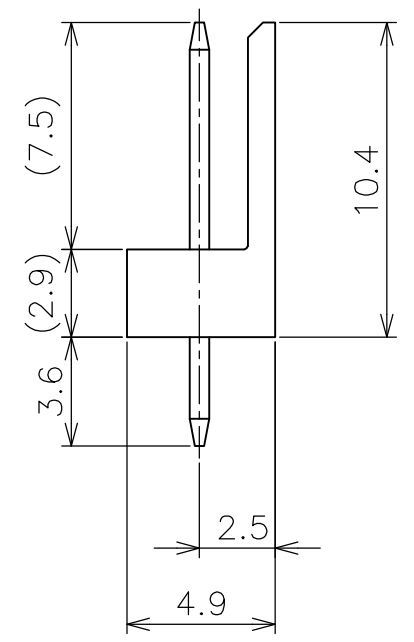

- ① LOCKING HOLE IS PLACED ON THE CENTER OF POST HEADER.
- ② POST MUST NOT BE INSERTED ON THE SECOND HOLE FROM LEFT SIDE OF HSG AS SHOWN.
- ③ OBSOLETE PARTS: OBSOLETE CIS STREAMLINING PER D.RENAUD/D.SINISI
- ① ロッキング凹部位置は長手方向の中央。
- ② 本図にて、ハウジングの左端から二番目の穴へはポストを圧入しないこと。

THIS DRAWING IS A CONTROLLED DOCUMENT.		DWN T.DOI 30MAY78	Tyco Electronics AMP K.K. Kawasaki, Japan	
DIMENSIONS: 単位: 耗 MM		CHK H.TAGUCHI 30MAY78		
TOLERANCES UNLESS OTHERWISE SPECIFIED: 一般公差		APVD H.TAGUCHI 30MAY78	NAME 名称	
0 PLC ± 0.3 1 PLC ± 0.3 2 PLC ± 0.3 3 PLC ± 0.3 4 PLC ± 0.3 ANGLES ±		PRODUCT SPEC 製品規格		POST HEADER ASSY (POLARIZED) VERTICAL AMP EI SERIES CONNECTOR
MATERIAL 材料 HSG : 66NYLON UL94V-0 POST: BRASS		APPLICATION SPEC 取付適用規格		
FINISH 仕上 POST: TIN-PLATE		WEIGHT	SIZE A3	CAGE CODE 00779
		DRAWING NO 番号 G-171886		RESTRICTED TO —
CUSTOMER DRAWING		SCALE 尺度 4:1		SHEET 1 OF 1
				REV E1