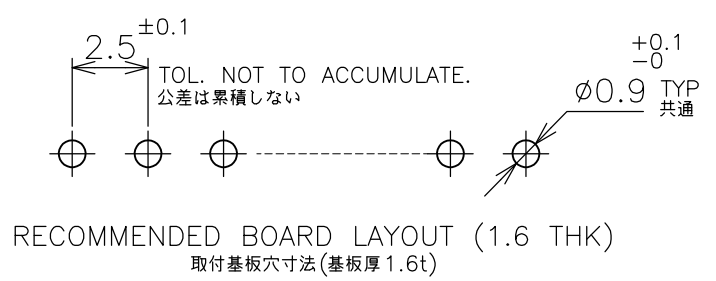

- ① LOCKING HOLE IS PLACED ON THE CENTER OF POST HEADER.
- ② POST MUST NOT BE INSERTED ON THE SECOND HOLE FROM LEFT SIDE OF HSG AS SHOWN.
- ③ OBSOLETE PARTS: OBSOLETE CIS STREAMLINING PER D.RENAUD/D.SINISI
- ① ロッキング凹部位置は長手方向の中央。
- ② 本図にて、ハウジングの左端から二番目の穴へはポストを圧入しないこと。

THIS DRAWING IS A CONTROLLED DOCUMENT.		DWN T.DOI 30MAY78	Tyco Electronics AMP K.K. Kawasaki, Japan	
DIMENSIONS: 単位: 耗 MM		CHK H.TAGUCHI 30MAY78		
TOLERANCES UNLESS OTHERWISE SPECIFIED: 一般公差		APVD H.TAGUCHI 30MAY78	NAME 名称	
0 PLC ± 0.3 1 PLC ± 0.3 2 PLC ± 0.3 3 PLC ± 0.3 4 PLC ± 0.3 ANGLES ±		PRODUCT SPEC 製品規格		POST HEADER ASSY (POLARIZED) VERTICAL AMP EI SERIES CONNECTOR
MATERIAL 材料 HSG : 66NYLON UL94V-0 POST: BRASS		APPLICATION SPEC 取付適用規格		
FINISH 仕上 POST: TIN-PLATE		WEIGHT	SIZE A3	CAGE CODE 00779
		DRAWING NO 番号 G-171886		RESTRICTED TO —
CUSTOMER DRAWING		SCALE 尺度 4:1		SHEET 1 OF 1
				REV E1