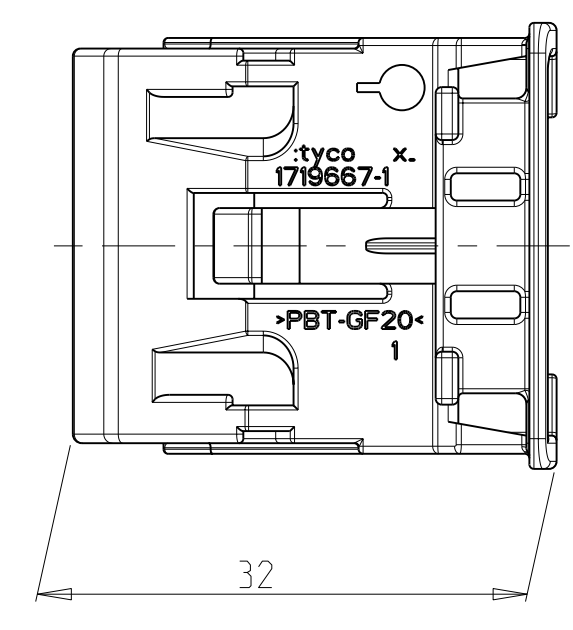

A-A

MEASURE POINT FOR DIMENSION 25.1

NOTES:  
Bemerkungen:

1 PACKAGING: LOOSE PIECE IN CARDBOARD BOX  
Verpackung: Teile lose beige stellt in Karton

2 MATED WITH:  
verwendet mit:

- REC. HSG. 32 POS. 0-1719675
- REC. HSG. 32 POS. 0-1719682
- REC. HSG. 32 POS. 0-1418392
- REC. HSG. 32 POS. 0-1670065
- REC. HSG. 32 POS. 0-1670066

PART NO	REVISION	MATERIAL	DESCRIPTION	COLOR	ITEM NO
0-1719667-1	B	PBT-GF20	COVER FOR 32 POS. PCM CONNECTOR	BLACK	1

DIMENSIONS:		TOLERANCES UNLESS OTHERWISE SPECIFIED:		DWN		NAME	
mm	9 PLC ±0.3	1 PLC ±0.3	2 PLC ±0.3	M. Kressmann	22MAY2006	Tyco Electronics AMP GmbH	
	3 PLC ±0.3	4 PLC ±0.3	ANGLES ±	K.ROTH	26MAY2006	D - 64625 Bensheim	
	FINISH					Cover for 32pos. Connector COVER MQS CB.90	
MATERIAL						SIZE	CAGE CODE
						A1	00779
						DRAWING NO	C=1719667
						RESTRICTED TO	
						SCALE	2:1
						SHEET	1 OF 1
						REV	B2