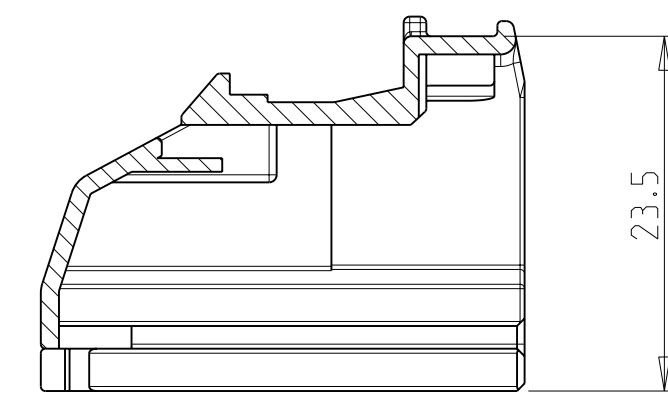

A-A

MEASURE POINT FOR DIMENSION 25.1

NOTES:  
Bemerkungen:

1 PACKAGING: LOOSE PIECE IN CARDBOARD BOX  
Verpackung: Teile lose beige stellt in Karton

2 MATED WITH:  
verwendet mit:

- REC. HSG. 32 POS. 0-1719675
- REC. HSG. 32 POS. 0-1719682
- REC. HSG. 32 POS. 0-1418392
- REC. HSG. 32 POS. 0-1670065
- REC. HSG. 32 POS. 0-1670066

PART NO	REVISION	MATERIAL	DESCRIPTION	COLOR	ITEM NO
0-1719667-1	B	PBT-GF20	COVER FOR 32 POS. PCM CONNECTOR	BLACK	1

DIMENSIONS:		TOLERANCES UNLESS OTHERWISE SPECIFIED:		DWN		NAME	
mm	9 PLC ±0.3	1 PLC ±0.3	2 PLC ±0.3	M. Kressmann	22MAY2006	Tyco Electronics AMP GmbH	
	3 PLC ±0.3	4 PLC ±0.3	ANGLES ±	K.ROTH	26MAY2006	D - 64625 Bensheim	
	FINISH					Cover for 32pos. Connector COVER MQS CB.90	
MATERIAL						SIZE	CAGE CODE
						A1	00779
						DRAWING NO	C=1719667
						RESTRICTED TO	
						SCALE	2:1
						SHEET	1 OF 1
						REV	B2