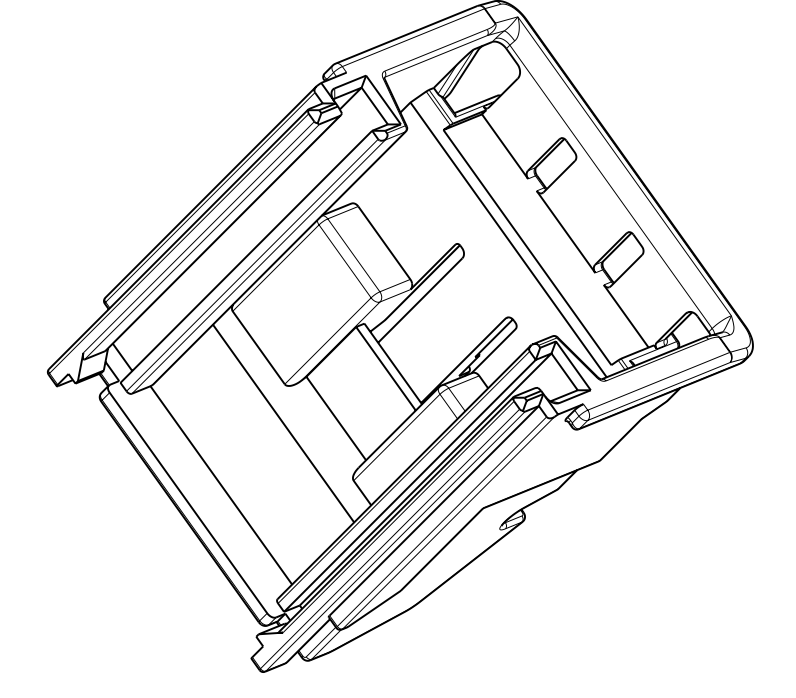

LOC	DIST	REVISIONS					
		P	LTB	DESCRIPTION	DATE	DWN	APVD
A1	-	A		NEW PART. NEW DRAWING	26MAY2006	MK	KR
		B		E-06-028097	04JAN2007	MK	KR
		B1		ECR-07-011418	15MAY2007	GP	GM
		B2		E-07-028159	22NOV2007	MK	GM

A-A

MEASURE POINT FOR DIMENSION 25.1

NOTES:  
Bemerkungen:

1 PACKAGING: LOOSE PIECE IN CARDBOARD BOX  
Verpackung: Teile lose beige stellt in Karton

2 MATED WITH:  
verwendet mit:

- REC. HSG. 32 POS. 0-1719675
- REC. HSG. 32 POS. 0-1719682
- REC. HSG. 32 POS. 0-1418392
- REC. HSG. 32 POS. 0-1670065
- REC. HSG. 32 POS. 0-1670066

PART NO	REVISION	MATERIAL	DESCRIPTION	COLOR	ITEM NO
0-1719667-1	B	PBT-GF20	COVER FOR 32 POS. PCM CONNECTOR	BLACK	1

DIMENSIONS:		TOLERANCES UNLESS OTHERWISE SPECIFIED:		DWN		NAME	
mm	9 PLC ±0.3	1 PLC ±0.3	2 PLC ±0.3	M. Kressmann	22MAY2006	Tyco Electronics AMP GmbH	
	3 PLC ±0.3	4 PLC ±0.3	ANGLES ±	K.ROTH	26MAY2006	D - 64625 Bensheim	
	FINISH					Cover for 32pos. Connector COVER MQS CB.90	
MATERIAL						SIZE	CAGE CODE
						A1	00779
						DRAWING NO	C=1719667
						RESTRICTED TO	
						SCALE	2:1
						SHEET	1 OF 1
						REV	B2