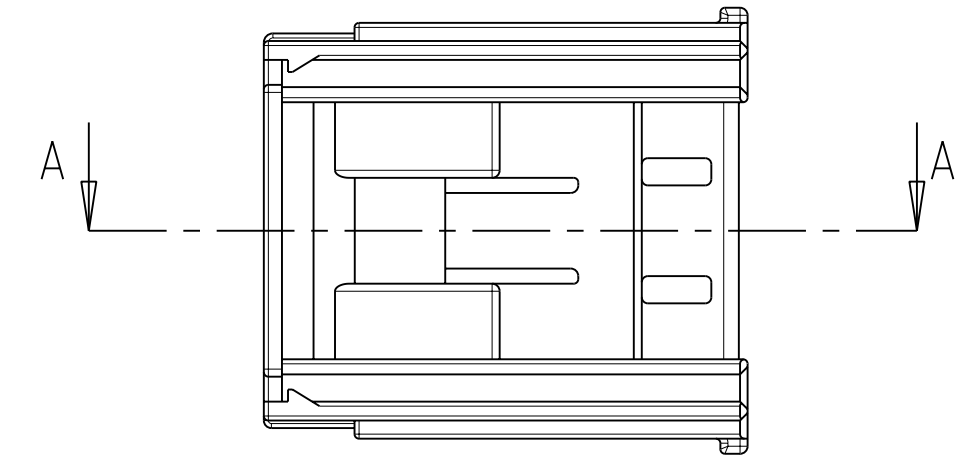

A-A

MEASURE POINT FOR DIMENSION 25.1

NOTES:  
Bemerkungen:

1 PACKAGING: LOOSE PIECE IN CARDBOARD BOX  
Verpackung: Teile lose beige stellt in Karton

2 MATED WITH:  
verwendet mit:

- REC. HSG. 32 POS. 0-1719675
- REC. HSG. 32 POS. 0-1719682
- REC. HSG. 32 POS. 0-1418392
- REC. HSG. 32 POS. 0-1670065
- REC. HSG. 32 POS. 0-1670066

PART NO	REVISION	MATERIAL	DESCRIPTION	COLOR	ITEM NO
0-1719667-1	B	PBT-GF20	COVER FOR 32 POS. PCM CONNECTOR	BLACK	1

DIMENSIONS:		TOLERANCES UNLESS OTHERWISE SPECIFIED:		DWN		NAME	
mm	9 PLC ±0.3	1 PLC ±0.3	2 PLC ±0.3	M. Kressmann	22MAY2006	Tyco Electronics AMP GmbH	
	3 PLC ±0.3	4 PLC ±0.3	ANGLES ±	K.ROTH	26MAY2006	D - 64625 Bensheim	
	FINISH					Cover for 32pos. Connector COVER MQS CB.90	
MATERIAL						SIZE	CAGE CODE
						A1	00779
						DRAWING NO	C=1719667
						RESTRICTED TO	
						SCALE	2:1
						SHEET	1 OF 1
						REV	B2