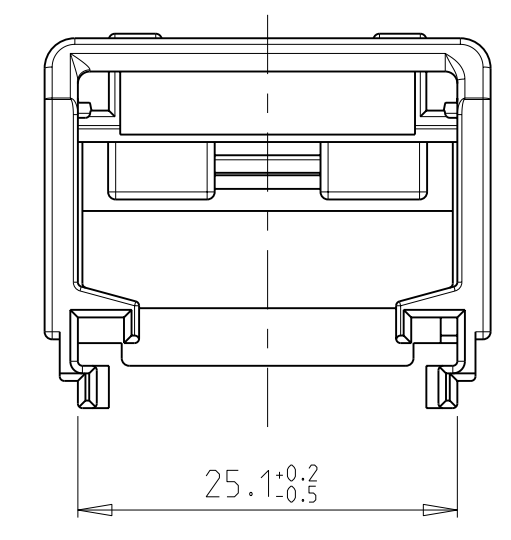

A-A

MEASURE POINT FOR DIMENSION 25.1

NOTES:  
Bemerkungen:

1 PACKAGING: LOOSE PIECE IN CARDBOARD BOX  
Verpackung: Teile lose beige stellt in Karton

2 MATED WITH:  
verwendet mit:

- REC. HSG. 32 POS. 0-1719675
- REC. HSG. 32 POS. 0-1719682
- REC. HSG. 32 POS. 0-1418392
- REC. HSG. 32 POS. 0-1670065
- REC. HSG. 32 POS. 0-1670066

PART NO	REVISION	MATERIAL	DESCRIPTION	COLOR	ITEM NO
0-1719667-1	B	PBT-GF20	COVER FOR 32 POS. PCM CONNECTOR	BLACK	1

DIMENSIONS:		TOLERANCES UNLESS OTHERWISE SPECIFIED:		DWN		NAME	
mm	9 PLC ±0.3	1 PLC ±0.3	2 PLC ±0.3	M. Kressmann	22MAY2006	Tyco Electronics AMP GmbH	
	3 PLC ±0.3	4 PLC ±0.3	ANGLES ±	K.ROTH	26MAY2006	D - 64625 Bensheim	
	FINISH					Cover for 32pos. Connector COVER MQS CB.90	
MATERIAL						SIZE	CAGE CODE
						A1	00779
						DRAWING NO	C=1719667
						RESTRICTED TO	
						SCALE	2:1
						SHEET	1 OF 1
						REV	B2