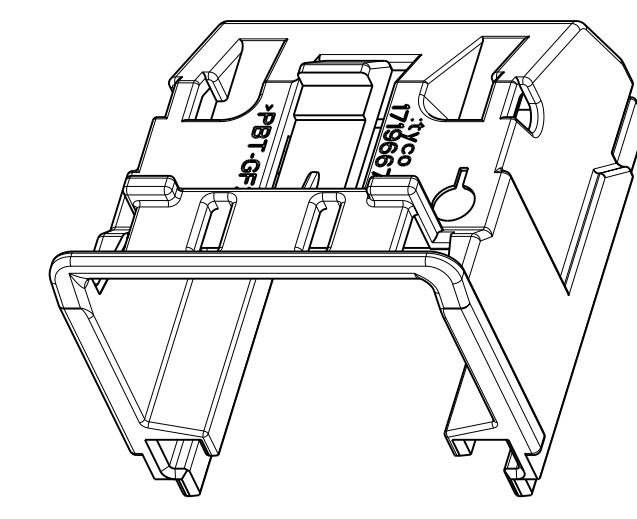

A-A

MEASURE POINT FOR DIMENSION 25.1

NOTES:  
Bemerkungen:

1 PACKAGING: LOOSE PIECE IN CARDBOARD BOX  
Verpackung: Teile lose beige stellt in Karton

2 MATED WITH:  
verwendet mit:

- REC. HSG. 32 POS. 0-1719675
- REC. HSG. 32 POS. 0-1719682
- REC. HSG. 32 POS. 0-1418392
- REC. HSG. 32 POS. 0-1670065
- REC. HSG. 32 POS. 0-1670066

PART NO	REVISION	MATERIAL	DESCRIPTION	COLOR	ITEM NO
0-1719667-1	B	PBT-GF20	COVER FOR 32 POS. PCM CONNECTOR	BLACK	1

DIMENSIONS:		TOLERANCES UNLESS OTHERWISE SPECIFIED:		DWN		NAME	
mm	9 PLC ±0.3	1 PLC ±0.3	2 PLC ±0.3	M. Kressmann	22MAY2006	Tyco Electronics AMP GmbH	
	3 PLC ±0.3	4 PLC ±0.3	ANGLES ±	K.ROTH	26MAY2006	D - 64625 Bensheim	
	FINISH					Cover for 32pos. Connector COVER MQS CB.90	
MATERIAL						SIZE	CAGE CODE
						A1	00779
						DRAWING NO	C=1719667
						RESTRICTED TO	
						SCALE	2:1
						SHEET	1 OF 1
						REV	B2