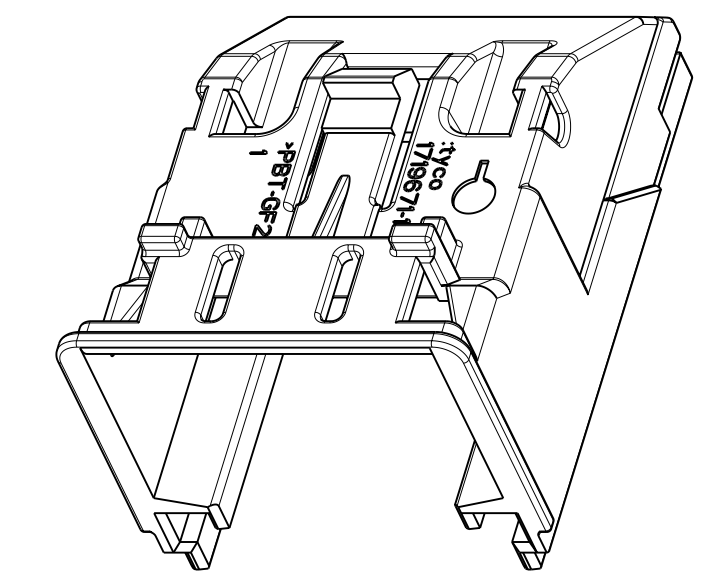

LOC	DIST	REVISIONS			
REV	LTB	DESCRIPTION	DATE	DWN	APVD
A		NEW PART. NEW DRAWING	26MAY2006	MK	KR
B		E-06-028097	04JAN2007	MK	KR
B1		ECR-07-011418	15MAY2007	GP	GM
B2		E-07-028159	22NOV2007	MK	GM

A-A

MEASURE POINT FOR DIMENSION 25.1

NOTES:  
 Bemerkungen:

1 PACKAGING: LOOSE PIECE IN CARDBOARD BOX  
 Verpackung: Teile lose beigelegt in Karton

2 MATED WITH:  
 verwendet mit:

- REC. HSG. 48 POS. 0-1719678
- REC. HSG. 48 POS. 0-1719683
- REC. HSG. 48 POS. 0-1418416
- REC. HSG. 48 POS. 0-1670067
- REC. HSG. 48 POS. 0-1670068
- REC. HSG. 48 POS. 0-1670069

PART NO	REVISION	MATERIAL	DESCRIPTION	COLOUR	ITEM NO.
0-1719671-1	B	PBT-GF20	COVER FOR 48 POS. PCM CONNECTOR	BLACK	1

DIMENSIONS:		TOLERANCES UNLESS OTHERWISE SPECIFIED:		DWN		NAME	
mm	0 PLC ±0.3	1 PLC ±0.3	2 PLC ±0.3	M. Kressmann	24MAY2006	Tyco Electronics	
	3 PLC ±0.3	4 PLC ±0.3	ANGLES ±°	K.ROTH	26MAY2006	Tyco Electronics AMP GmbH	
	FINISH					D - 64625 Bensheim	
MATERIAL				PRODUCT SPEC			
CUSTOMER DRAWING				APPLICATION SPEC			
SCALE 2:1				SIZE CAGE CODE DRAWING NO RESTRICTED TO			
SHEET 1 OF 1				A 00779 C=1719671			
REV B2							