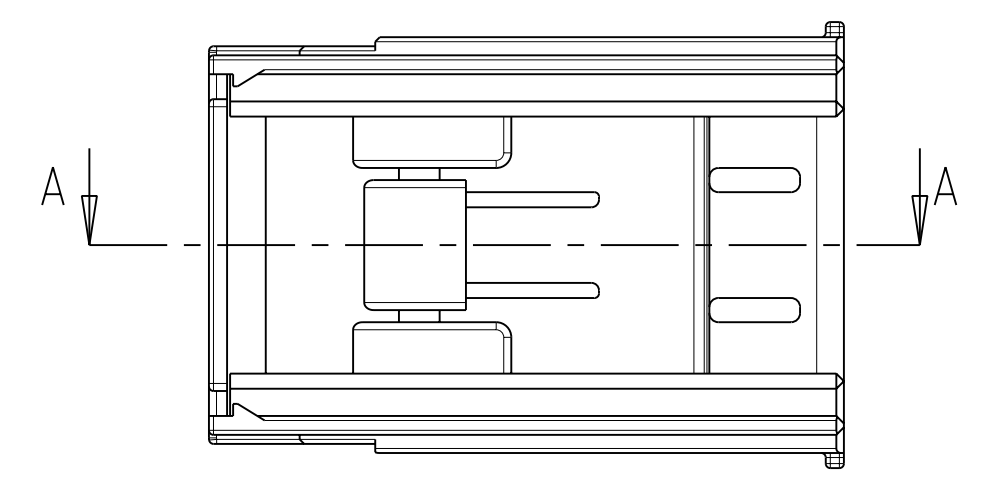

LOC	DIST	REVISIONS			
REV	LTB	DESCRIPTION	DATE	DWN	APVD
A		NEW PART. NEW DRAWING	26MAY2006	MK	KR
B		E-06-028097	04JAN2007	MK	KR
B1		ECR-07-011418	15MAY2007	GP	GM
B2		E-07-028159	22NOV2007	MK	GM

A-A

MEASURE POINT FOR DIMENSION 25.1

NOTES:  
 Bemerkungen:

1 PACKAGING: LOOSE PIECE IN CARDBOARD BOX  
 Verpackung: Teile lose beigelegt in Karton

2 MATED WITH:  
 verwendet mit:

- REC. HSG. 48 POS. 0-1719678
- REC. HSG. 48 POS. 0-1719683
- REC. HSG. 48 POS. 0-1418416
- REC. HSG. 48 POS. 0-1670067
- REC. HSG. 48 POS. 0-1670068
- REC. HSG. 48 POS. 0-1670069

PART NO	REVISION	MATERIAL	DESCRIPTION	COLOUR	ITEM NO.
0-1719671-1	B	PBT-GF20	COVER FOR 48 POS. PCM CONNECTOR	BLACK	1

DIMENSIONS:		TOLERANCES UNLESS OTHERWISE SPECIFIED:		DWN		NAME	
mm	0 PLC ±0.3	1 PLC ±0.3	2 PLC ±0.3	M. Kressmann	24MAY2006	Tyco Electronics	
	3 PLC ±0.3	4 PLC ±0.3	ANGLES ±°	K.ROTH	26MAY2006	Tyco Electronics AMP GmbH	
	FINISH					D - 64625 Bensheim	
MATERIAL				PRODUCT SPEC			
CUSTOMER DRAWING				APPLICATION SPEC			
SCALE 2:1				SIZE CAGE CODE DRAWING NO RESTRICTED TO			
SHEET 1 OF 1				A 00779 C=1719671			
REV B2							