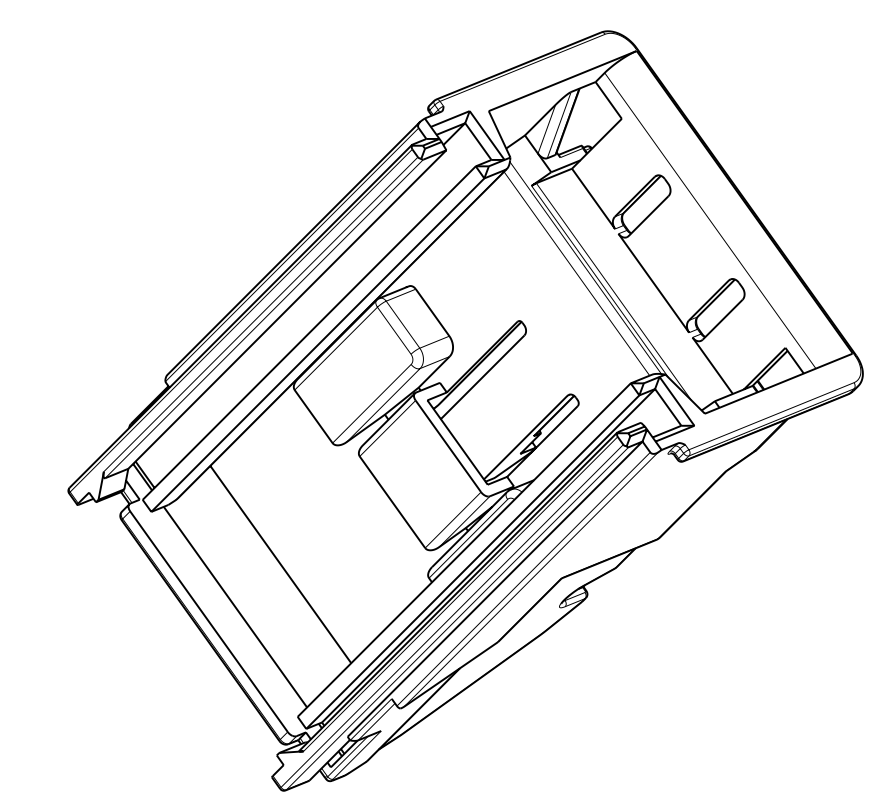

LOC	DIST	REVISIONS			
REV	LTB	DESCRIPTION	DATE	DWN	APVD
A		NEW PART. NEW DRAWING	26MAY2006	MK	KR
B		E-06-028097	04JAN2007	MK	KR
B1		ECR-07-011418	15MAY2007	GP	GM
B2		E-07-028159	22NOV2007	MK	GM

A-A

MEASURE POINT FOR DIMENSION 25.1

NOTES:  
 Bemerkungen:

1 PACKAGING: LOOSE PIECE IN CARDBOARD BOX  
 Verpackung: Teile lose beigelegt in Karton

2 MATED WITH:  
 verwendet mit:

- REC. HSG. 48 POS. 0-1719678
- REC. HSG. 48 POS. 0-1719683
- REC. HSG. 48 POS. 0-1418416
- REC. HSG. 48 POS. 0-1670067
- REC. HSG. 48 POS. 0-1670068
- REC. HSG. 48 POS. 0-1670069

PART NO	REVISION	MATERIAL	DESCRIPTION	COLOUR	ITEM NO.
0-1719671-1	B	PBT-GF20	COVER FOR 48 POS. PCM CONNECTOR	BLACK	1

DIMENSIONS:		TOLERANCES UNLESS OTHERWISE SPECIFIED:		DWN		NAME	
mm	0 PLC ±0.3	1 PLC ±0.3	2 PLC ±0.3	M. Kressmann	24MAY2006	Tyco Electronics	
	3 PLC ±0.3	4 PLC ±0.3	ANGLES ±°	K.ROTH	26MAY2006	Tyco Electronics AMP GmbH	
	FINISH					D - 64625 Bensheim	
MATERIAL				PRODUCT SPEC			
CUSTOMER DRAWING				APPLICATION SPEC			
SCALE 2:1				SIZE CAGE CODE DRAWING NO RESTRICTED TO			
SHEET 1 OF 1				A 00779 C=1719671			
REV B2							