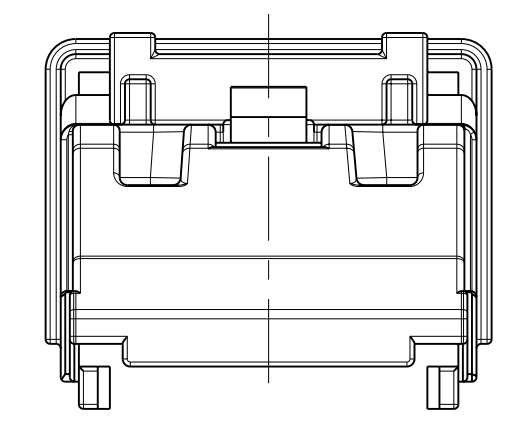

LOC	DIST	REVISIONS			
REV	LTB	DESCRIPTION	DATE	DWN	APVD
A		NEW PART. NEW DRAWING	26MAY2006	MK	KR
B		E-06-028097	04JAN2007	MK	KR
B1		ECR-07-011418	15MAY2007	GP	GM
B2		E-07-028159	22NOV2007	MK	GM

A-A

MEASURE POINT FOR DIMENSION 25.1

NOTES:  
 Bemerkungen:

1 PACKAGING: LOOSE PIECE IN CARDBOARD BOX  
 Verpackung: Teile lose beigelegt in Karton

2 MATED WITH:  
 verwendet mit:

- REC. HSG. 48 POS. 0-1719678
- REC. HSG. 48 POS. 0-1719683
- REC. HSG. 48 POS. 0-1418416
- REC. HSG. 48 POS. 0-1670067
- REC. HSG. 48 POS. 0-1670068
- REC. HSG. 48 POS. 0-1670069

PART NO	REVISION	MATERIAL	DESCRIPTION	COLOUR	ITEM NO.
0-1719671-1	B	PBT-GF20	COVER FOR 48 POS. PCM CONNECTOR	BLACK	1

DIMENSIONS:		TOLERANCES UNLESS OTHERWISE SPECIFIED:		DWN		NAME	
mm	0 PLC ±0.3	1 PLC ±0.3	2 PLC ±0.3	M. Kressmann	24MAY2006	Tyco Electronics	
	3 PLC ±0.3	4 PLC ±0.3	ANGLES ±°	K.ROTH	26MAY2006	Tyco Electronics AMP GmbH	
	FINISH					D - 64625 Bensheim	
MATERIAL				PRODUCT SPEC			
CUSTOMER DRAWING				APPLICATION SPEC			
SCALE 2:1				SIZE CAGE CODE DRAWING NO RESTRICTED TO			
SHEET 1 OF 1				A 00779 C=1719671			
REV B2							