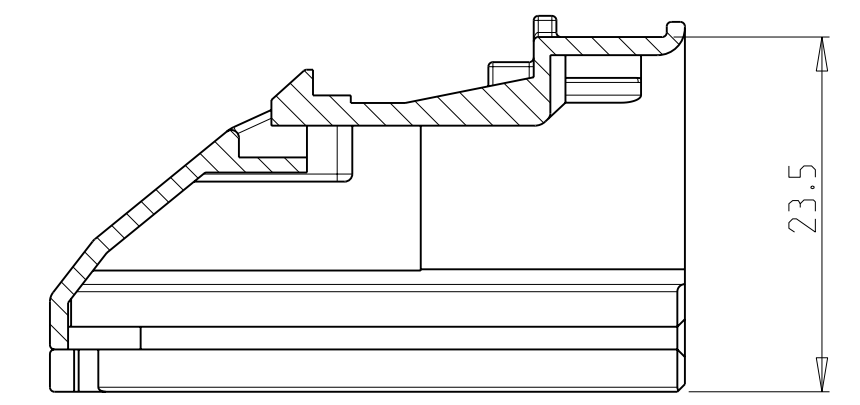

LOC	DIST	REVISIONS			
REV	LTB	DESCRIPTION	DATE	DWN	APVD
A		NEW PART. NEW DRAWING	26MAY2006	MK	KR
B		E-06-028097	04JAN2007	MK	KR
B1		ECR-07-011418	15MAY2007	GP	GM
B2		E-07-028159	22NOV2007	MK	GM

A-A

MEASURE POINT FOR DIMENSION 25.1

NOTES:  
 Bemerkungen:

1 PACKAGING: LOOSE PIECE IN CARDBOARD BOX  
 Verpackung: Teile lose beigelegt in Karton

2 MATED WITH:  
 verwendet mit:

- REC. HSG. 48 POS. 0-1719678
- REC. HSG. 48 POS. 0-1719683
- REC. HSG. 48 POS. 0-1418416
- REC. HSG. 48 POS. 0-1670067
- REC. HSG. 48 POS. 0-1670068
- REC. HSG. 48 POS. 0-1670069

PART NO	REVISION	MATERIAL	DESCRIPTION	COLOUR	ITEM NO.
0-1719671-1	B	PBT-GF20	COVER FOR 48 POS. PCM CONNECTOR	BLACK	1

DIMENSIONS:		TOLERANCES UNLESS OTHERWISE SPECIFIED:		DWN		NAME	
mm	0 PLC ±0.3	1 PLC ±0.3	2 PLC ±0.3	M. Kressmann	24MAY2006	Tyco Electronics	
	3 PLC ±0.3	4 PLC ±0.3	ANGLES ±°	K.ROTH	26MAY2006	Tyco Electronics AMP GmbH	
	FINISH					D - 64625 Bensheim	
MATERIAL				PRODUCT SPEC			
CUSTOMER DRAWING				APPLICATION SPEC			
SCALE 2:1				SIZE CAGE CODE DRAWING NO RESTRICTED TO			
SHEET 1 OF 1				A 00779 C=1719671			
REV B2							