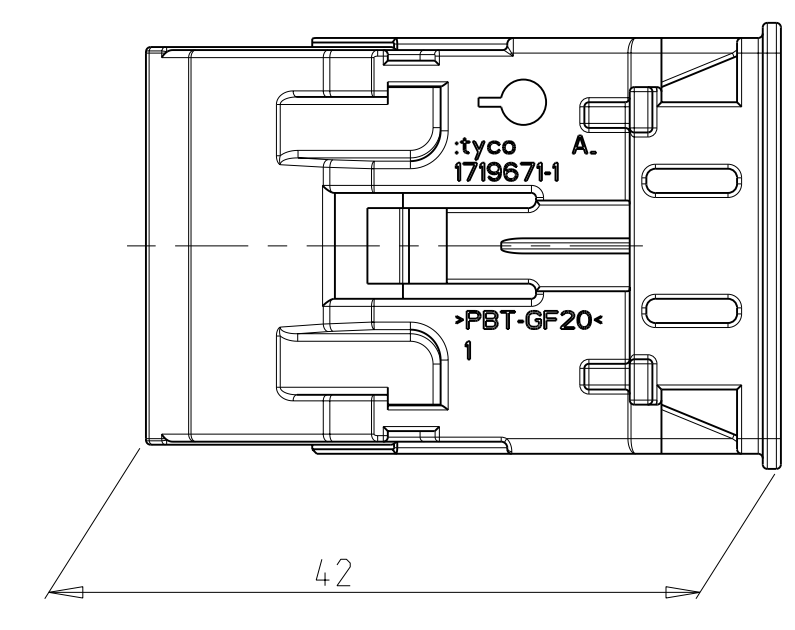

LOC	DIST	REVISIONS			
REV	LTB	DESCRIPTION	DATE	DWN	APVD
A		NEW PART. NEW DRAWING	26MAY2006	MK	KR
B		E-06-028097	04JAN2007	MK	KR
B1		ECR-07-011418	15MAY2007	GP	GM
B2		E-07-028159	22NOV2007	MK	GM

A-A

MEASURE POINT FOR DIMENSION 25.1

NOTES:  
 Bemerkungen:

1 PACKAGING: LOOSE PIECE IN CARDBOARD BOX  
 Verpackung: Teile lose beigelegt in Karton

2 MATED WITH:  
 verwendet mit:

- REC. HSG. 48 POS. 0-1719678
- REC. HSG. 48 POS. 0-1719683
- REC. HSG. 48 POS. 0-1418416
- REC. HSG. 48 POS. 0-1670067
- REC. HSG. 48 POS. 0-1670068
- REC. HSG. 48 POS. 0-1670069

PART NO	REVISION	MATERIAL	DESCRIPTION	COLOUR	ITEM NO.
0-1719671-1	B	PBT-GF20	COVER FOR 48 POS. PCM CONNECTOR	BLACK	1

DIMENSIONS:		TOLERANCES UNLESS OTHERWISE SPECIFIED:		DWN		NAME	
mm	0 PLC ±0.3	1 PLC ±0.3	2 PLC ±0.3	M. Kressmann	24MAY2006	Tyco Electronics	
	3 PLC ±0.3	4 PLC ±0.3	ANGLES ±°	K.ROTH	26MAY2006	Tyco Electronics AMP GmbH	
	FINISH					D - 64625 Bensheim	
MATERIAL				PRODUCT SPEC			
CUSTOMER DRAWING				APPLICATION SPEC			
SCALE 2:1				SIZE CAGE CODE DRAWING NO RESTRICTED TO			
SHEET 1 OF 1				A 00779 C=1719671			
REV B2							