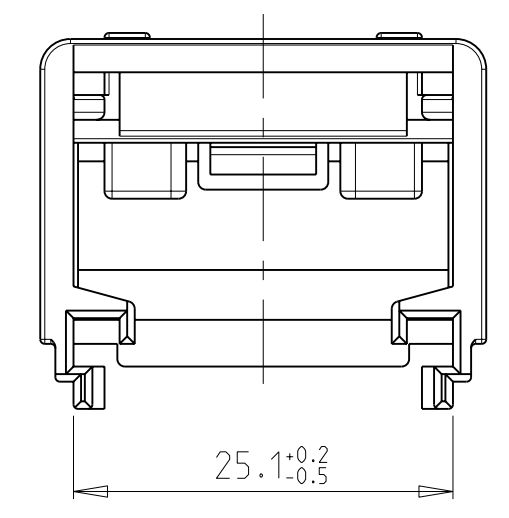

LOC	DIST	REVISIONS			
REV	LTB	DESCRIPTION	DATE	DWN	APVD
A		NEW PART. NEW DRAWING	26MAY2006	MK	KR
B		E-06-028097	04JAN2007	MK	KR
B1		ECR-07-011418	15MAY2007	GP	GM
B2		E-07-028159	22NOV2007	MK	GM

A-A

MEASURE POINT FOR DIMENSION 25.1

NOTES:  
 Bemerkungen:

1 PACKAGING: LOOSE PIECE IN CARDBOARD BOX  
 Verpackung: Teile lose beigelegt in Karton

2 MATED WITH:  
 verwendet mit:

- REC. HSG. 48 POS. 0-1719678
- REC. HSG. 48 POS. 0-1719683
- REC. HSG. 48 POS. 0-1418416
- REC. HSG. 48 POS. 0-1670067
- REC. HSG. 48 POS. 0-1670068
- REC. HSG. 48 POS. 0-1670069

PART NO	REVISION	MATERIAL	DESCRIPTION	COLOUR	ITEM NO.
0-1719671-1	B	PBT-GF20	COVER FOR 48 POS. PCM CONNECTOR	BLACK	1

DIMENSIONS:		TOLERANCES UNLESS OTHERWISE SPECIFIED:		DWN		NAME	
mm	0 PLC ±0.3	1 PLC ±0.3	2 PLC ±0.3	M. Kressmann	24MAY2006	Tyco Electronics	
	3 PLC ±0.3	4 PLC ±0.3	ANGLES ±°	K.ROTH	26MAY2006	Tyco Electronics AMP GmbH	
	FINISH					D - 64625 Bensheim	
MATERIAL				PRODUCT SPEC			
CUSTOMER DRAWING				APPLICATION SPEC			
SCALE 2:1				SIZE CAGE CODE DRAWING NO RESTRICTED TO			
SHEET 1 OF 1				A 00779 C=1719671			
REV B2							