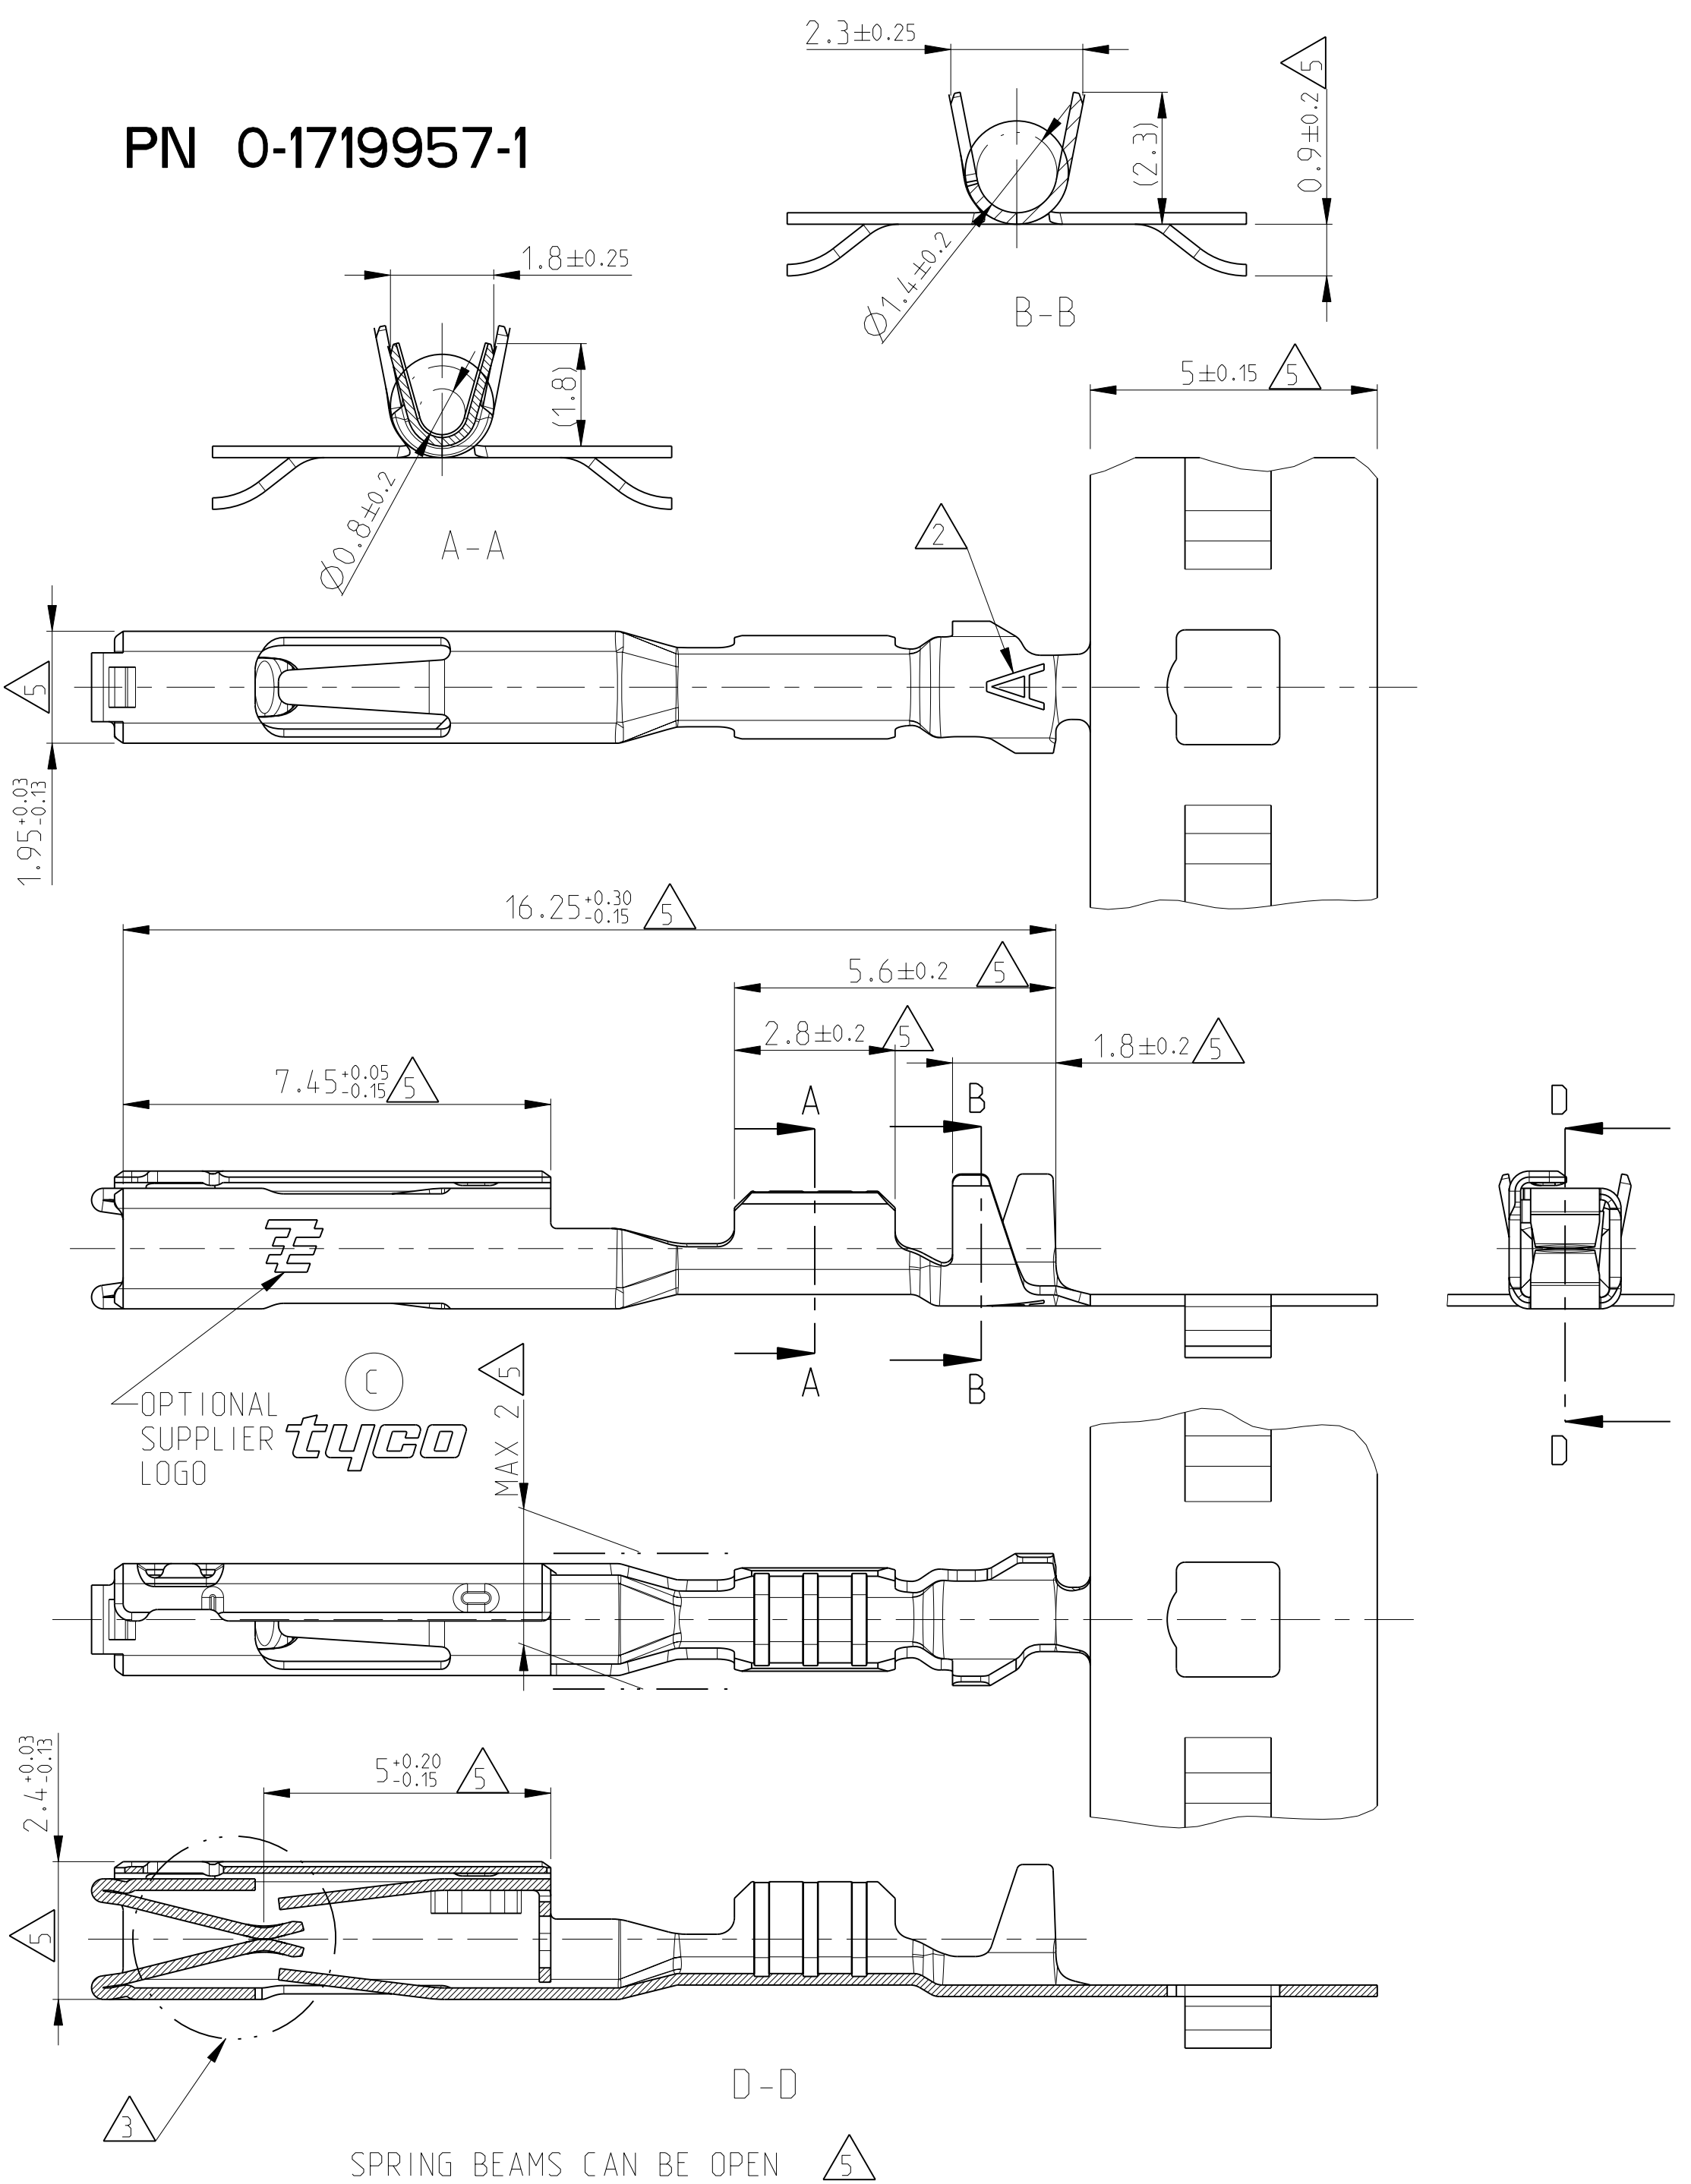

PN 0-1719957-1

PN 0-1719958-1

PN 0-1564880-1

LOC	DIST	REV	DESCRIPTION	DATE	DWN	APVD
A1	-	B3	SEE PCN E-09-014603	26 JUN 2009	GH	GM
		C	SEE PCN E-10-021811	25 OCT 2010	GH	GS

REELING

DIE FEED

- NOTES
BEMERKUNGEN
- APPLICATION TOOL FEED 8.0±0.05
 - MARKING CRIMP CODE "A" FOR WIRE SIZE 0.22-0.35mm²
 MARKING CRIMP CODE "B" FOR WIRE SIZE 0.5-0.75mm²
 MARKING CRIMP CODE "C" FOR WIRE SIZE 0.13mm²
 - OPTIMOL (UNDILUTED) LUBRICATION IN THIS AREA
 - FEMALE TERMINALS SHOULD ALWAYS BE USED WITH PINS/MALE TERMINALS WITH THE SAME PLATING MATERIAL
 - DIMENSION APPLY TO ALL PART NUMBERS

PLATING	MATERIAL	WEIGHT (g)	CRIMP CODE	CONDUCTOR WIRE SIZE	TE PART NO	TE PART REV.
TIN HOT DIPPED 1-3µm	COPPER ALLOY	0.22	C	0.13mm ² ISO6722 THINN WALL	0-1564880-1	C
TIN HOT DIPPED 1-3µm	COPPER ALLOY	0.24	B	0.5-0.75mm ² /AWG 18-20	0-1719958-1	B
TIN HOT DIPPED 1-3µm	COPPER ALLOY	0.23	A	0.22-0.35mm ² /AWG 22	0-1719957-1	B

DIMENSIONS: mm		TOLERANCES UNLESS OTHERWISE SPECIFIED:		DWN G.S. HOEJA ZODEC 2006		Tyco Electronics Tyco Electronics AMP GmbH 64625 Bensheim (Germany)	
MATERIAL S. TAB		FINISH S. TAB		CHK G. MUMPER ZODEC 2008		NAME GET FEMALE TERMINAL, 0.2 STOCK SHEET GET BUCHSENKONTAKT, 0.2 BLECHSTAERKE	
APVD		PRODUCT SPEC 108-94032		APPLICATION SPEC 114-18774		SIZE CAGE CODE DRAWING NO RESTRICTED TO	
CUSTOMER DRAWING		WEIGHT S. TAB		A1 00779 C=1719957		SCALE 10:1 SHEET 1 OF 1 REV C	