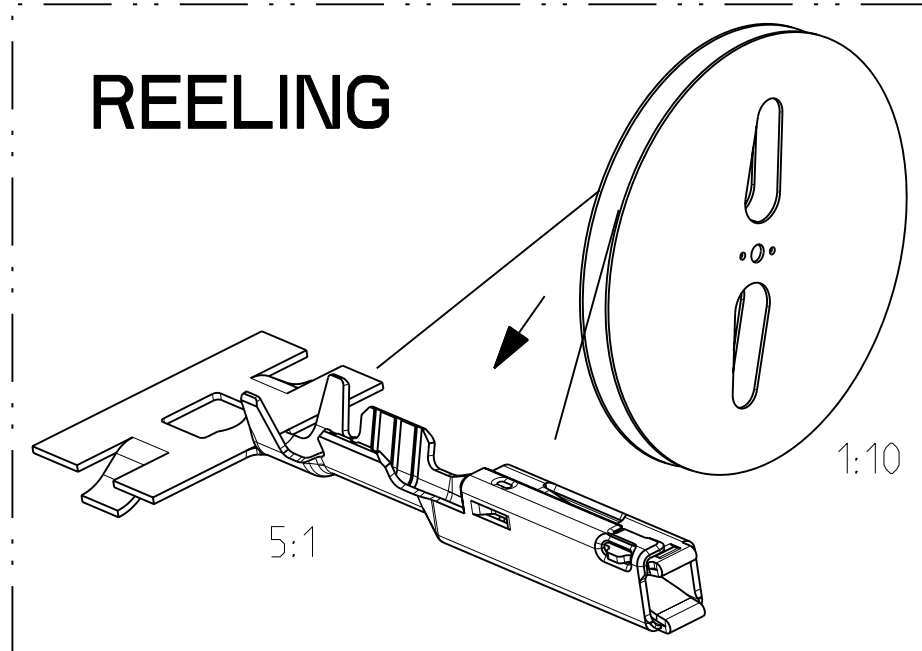

PN 0-1719957-1

PN 0-1719958-1

PN 0-1564880-1

LOC	DIST	REV	DESCRIPTION	DATE	DWN	APVD
A1	-	B3	SEE PCN E-09-014603	26 JUN 2009	GH	GM
		C	SEE PCN E-10-021811	25 OCT 2010	GH	GS

REELING

DIE FEED

- NOTES
BEMERKUNGEN
- APPLICATION TOOL FEED 8.0±0.05
 - MARKING CRIMP CODE "A" FOR WIRE SIZE 0.22-0.35mm²
 MARKING CRIMP CODE "B" FOR WIRE SIZE 0.5-0.75mm²
 MARKING CRIMP CODE "C" FOR WIRE SIZE 0.13mm²
 - OPTIMOL (UNDILUTED) LUBRICATION IN THIS AREA
 - FEMALE TERMINALS SHOULD ALWAYS BE USED WITH PINS/MALE TERMINALS WITH THE SAME PLATING MATERIAL
 - DIMENSION APPLY TO ALL PART NUMBERS

PLATING	MATERIAL	WEIGHT (g)	CRIMP CODE	CONDUCTOR WIRE SIZE	TE PART NO	TE PART REV.
TIN HOT DIPPED 1-3µm	COPPER ALLOY	0.22	C	0.13mm ² ISO6722 THINN WALL	0-1564880-1	C
TIN HOT DIPPED 1-3µm	COPPER ALLOY	0.24	B	0.5-0.75mm ² /AWG 18-20	0-1719958-1	B
TIN HOT DIPPED 1-3µm	COPPER ALLOY	0.23	A	0.22-0.35mm ² /AWG 22	0-1719957-1	B

DIMENSIONS: mm		TOLERANCES UNLESS OTHERWISE SPECIFIED:		DWN G.S. HOEJA ZODEC 2006		Tyco Electronics Tyco Electronics AMP GmbH 64625 Bensheim (Germany)	
MATERIAL S. TAB		FINISH S. TAB		CHK G. MUMPER ZODEC 2008		NAME GET FEMALE TERMINAL, 0.2 STOCK SHEET GET BUCHSENKONTAKT, 0.2 BLECHSTAERKE	
APVD		PRODUCT SPEC 108-94032		APPLICATION SPEC 114-18774		SIZE CAGE CODE DRAWING NO RESTRICTED TO	
CUSTOMER DRAWING		WEIGHT S. TAB		A1 00779 C=1719957		SCALE 10:1 SHEET 1 OF 1 REV C	