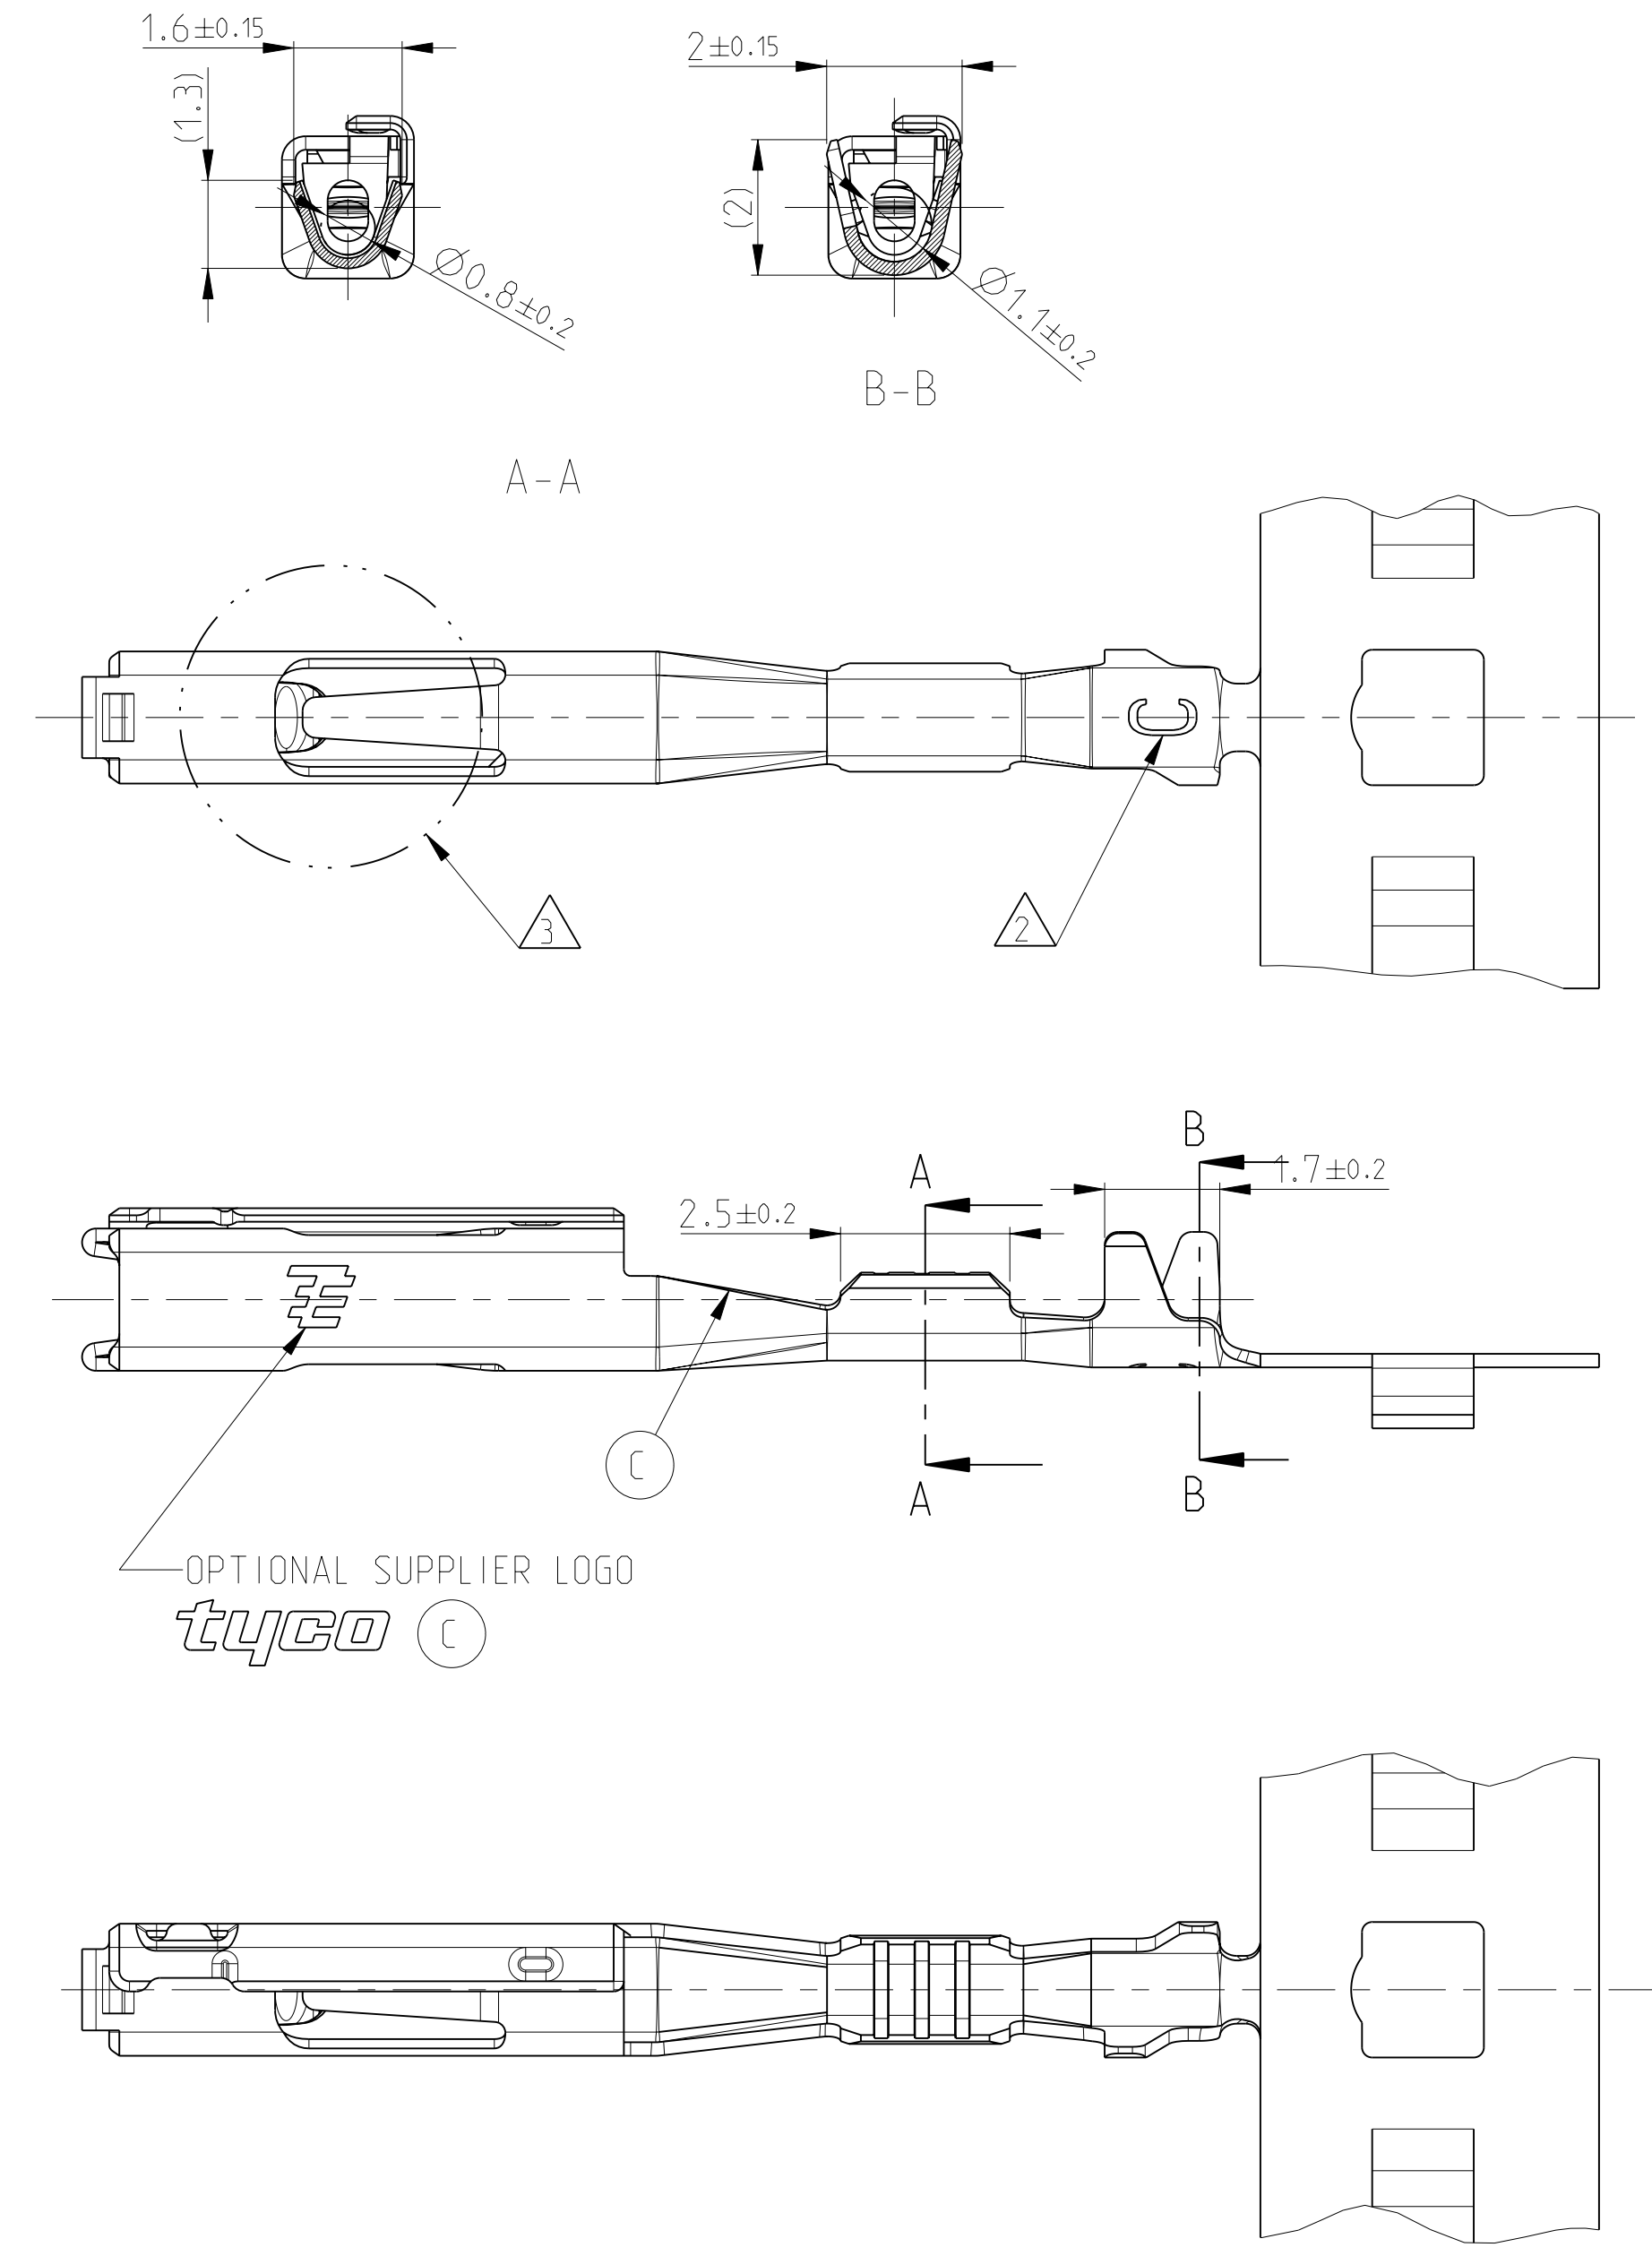

PN 0-1719957-1

PN 0-1719958-1

PN 0-1564880-1

LOC	DIST	REV	DESCRIPTION	DATE	DWN	APVD
A1	-	B3	SEE PCN E-09-014603	26 JUN 2009	GH	GM
		C	SEE PCN E-10-021811	25 OCT 2010	GH	GS

REELING

DIE FEED

- NOTES
BEMERKUNGEN
- APPLICATION TOOL FEED 8.0±0.05
 - MARKING CRIMP CODE "A" FOR WIRE SIZE 0.22-0.35mm²
 MARKING CRIMP CODE "B" FOR WIRE SIZE 0.5-0.75mm²
 MARKING CRIMP CODE "C" FOR WIRE SIZE 0.13mm²
 - OPTIMOL (UNDILUTED) LUBRICATION IN THIS AREA
 - FEMALE TERMINALS SHOULD ALWAYS BE USED WITH PINS/MALE TERMINALS WITH THE SAME PLATING MATERIAL
 - DIMENSION APPLY TO ALL PART NUMBERS

PLATING	MATERIAL	WEIGHT (g)	CRIMP CODE	CONDUCTOR WIRE SIZE	TE PART NO	TE PART REV.
TIN HOT DIPPED 1-3µm	COPPER ALLOY	0.22	C	0.13mm ² ISO6722 THINN WALL	0-1564880-1	C
TIN HOT DIPPED 1-3µm	COPPER ALLOY	0.24	B	0.5-0.75mm ² /AWG 18-20	0-1719958-1	B
TIN HOT DIPPED 1-3µm	COPPER ALLOY	0.23	A	0.22-0.35mm ² /AWG 22	0-1719957-1	B

DIMENSIONS: mm		TOLERANCES UNLESS OTHERWISE SPECIFIED:		DWN G.S. HOEJA ZODEC 2006		Tyco Electronics Tyco Electronics AMP GmbH 64625 Bensheim (Germany)	
MATERIAL S. TAB		FINISH S. TAB		CHK G. MUMPER ZODEC 2008		NAME GET FEMALE TERMINAL, 0.2 STOCK SHEET GET BUCHSENKONTAKT, 0.2 BLECHSTAERKE	
APVD		PRODUCT SPEC 108-94032		APPLICATION SPEC 114-18774		SIZE CAGE CODE DRAWING NO RESTRICTED TO	
CUSTOMER DRAWING		WEIGHT S. TAB		A1 00779 C=1719957		SCALE 10:1 SHEET 1 OF 1 REV C	