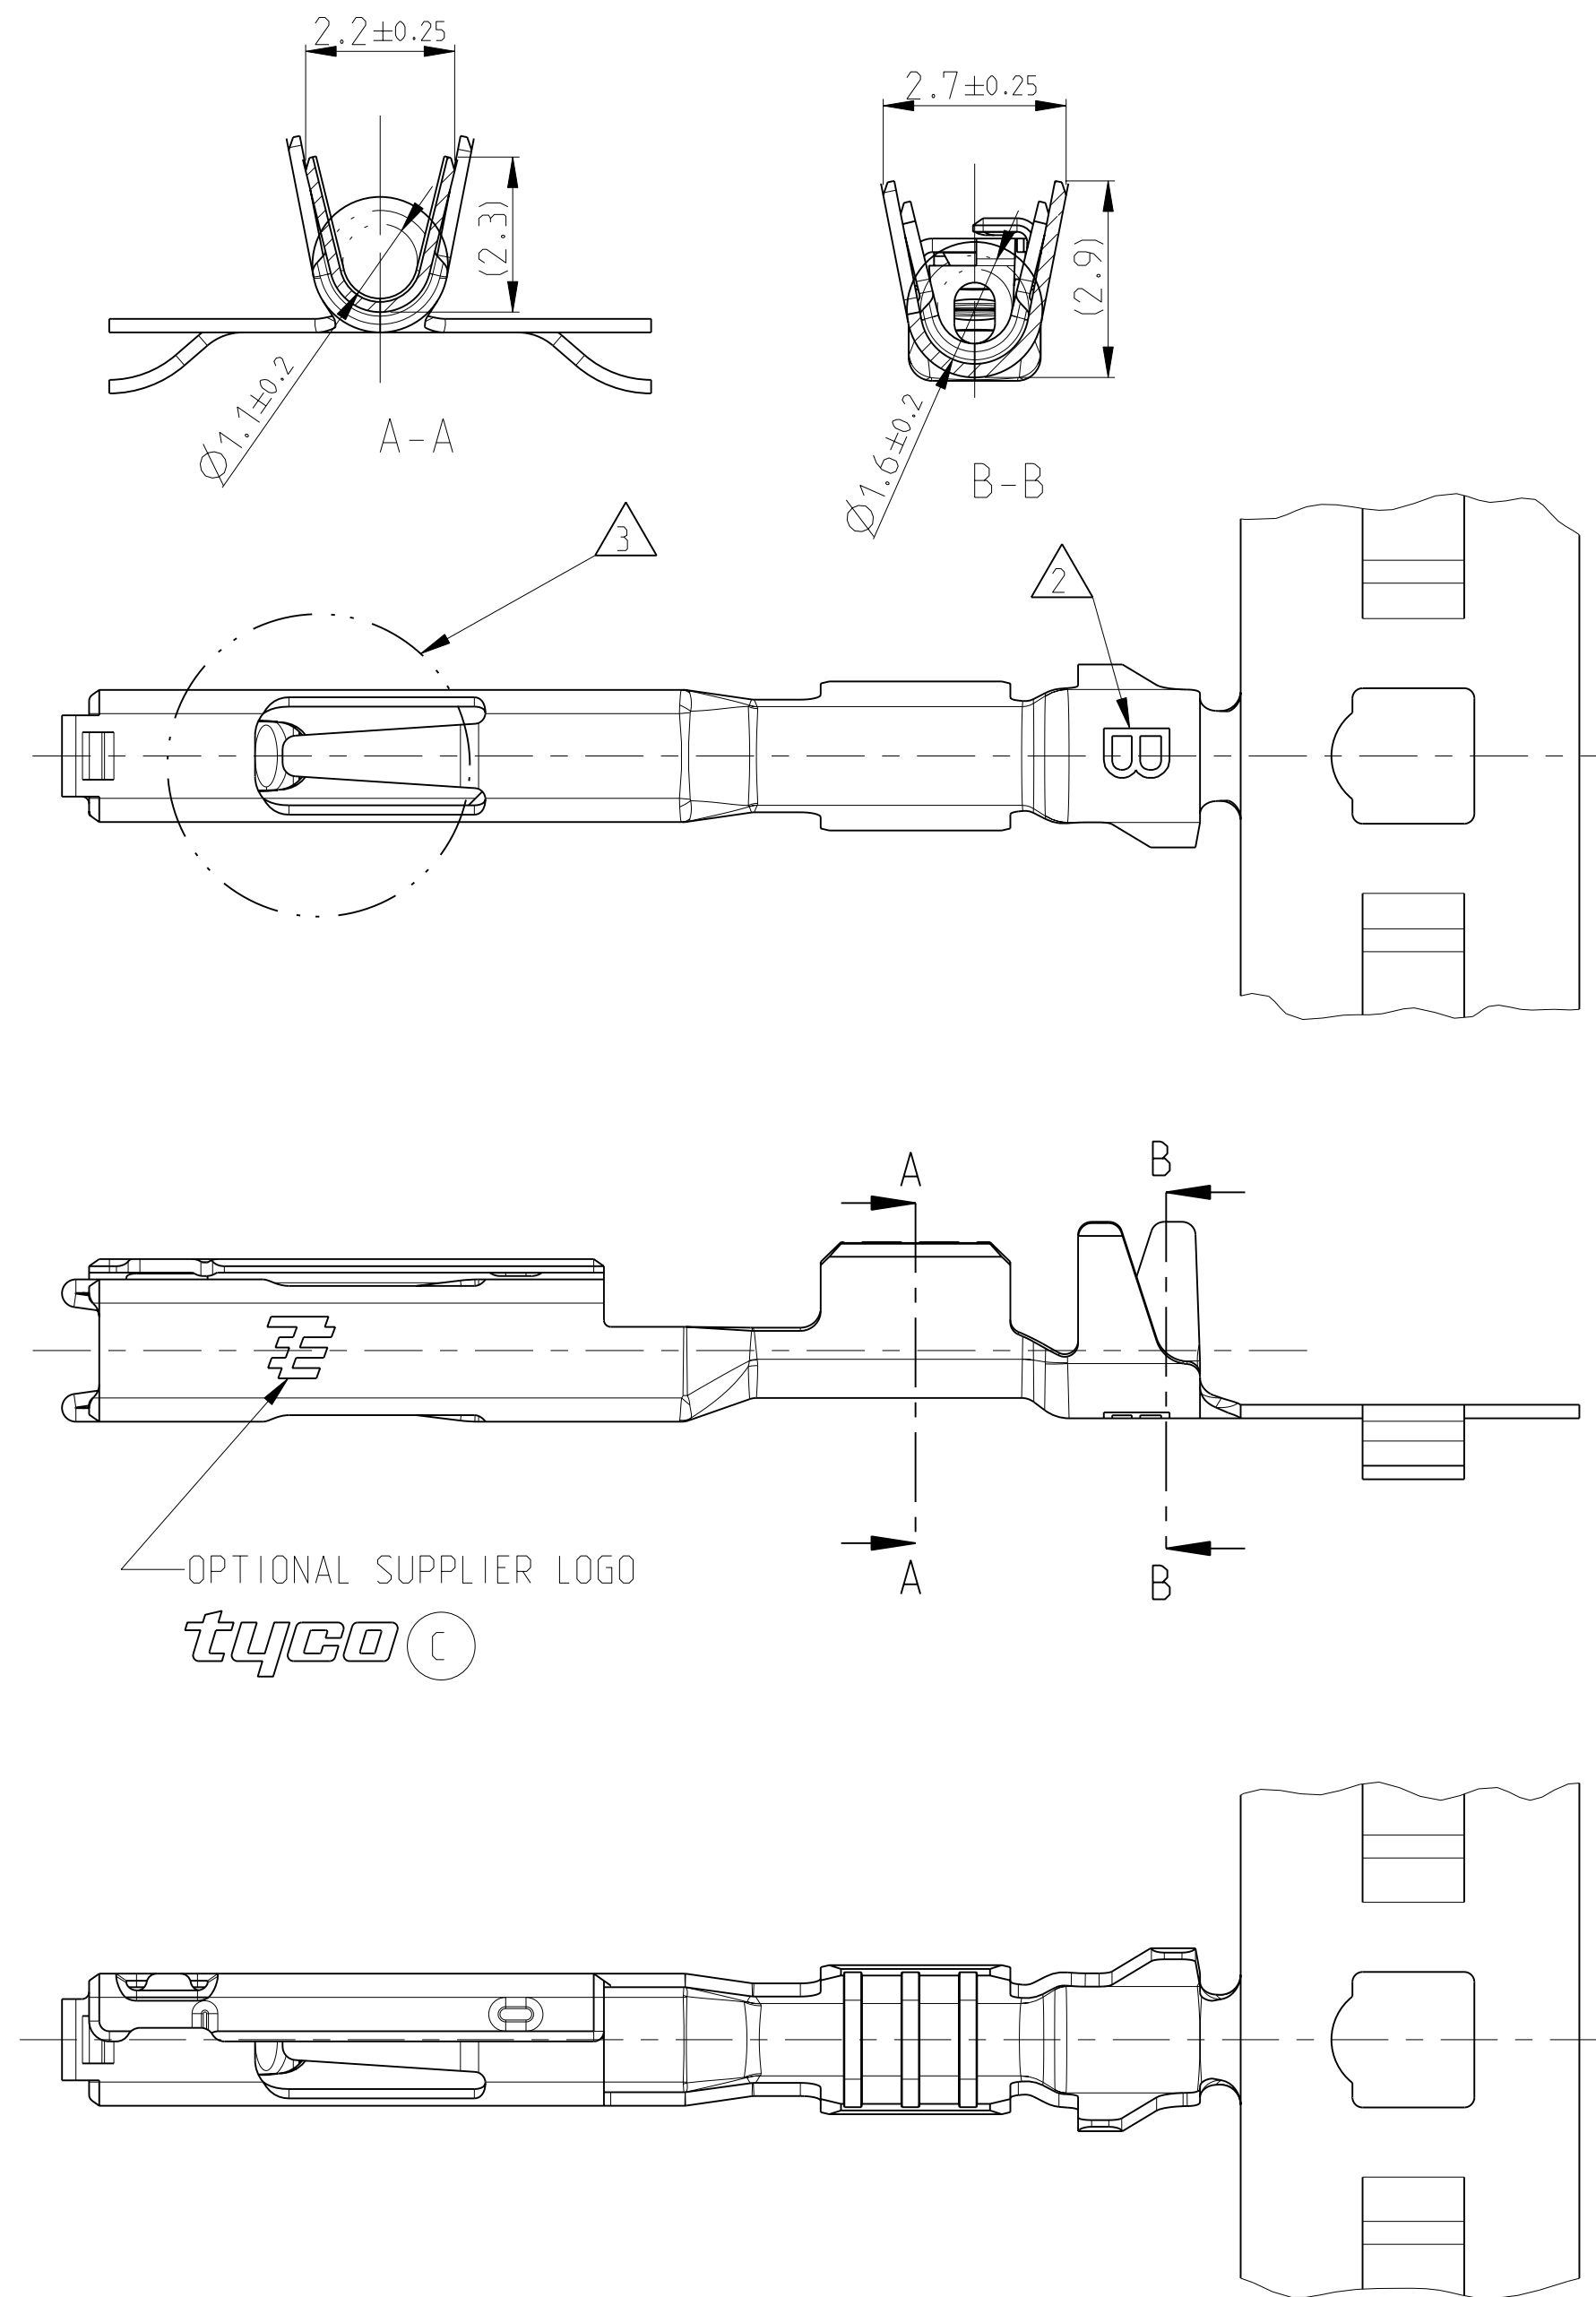

PN 0-1719957-1

PN 0-1719958-1

PN 0-1564880-1

LOC	DIST	REV	DESCRIPTION	DATE	DWN	APVD
A1	-	B3	SEE PCN E-09-014603	26 JUN 2009	GH	GM
		C	SEE PCN E-10-021811	25 OCT 2010	GH	GS

REELING

DIE FEED

- NOTES
BEMERKUNGEN
- APPLICATION TOOL FEED 8.0±0.05
 - MARKING CRIMP CODE "A" FOR WIRE SIZE 0.22-0.35mm²
 MARKING CRIMP CODE "B" FOR WIRE SIZE 0.5-0.75mm²
 MARKING CRIMP CODE "C" FOR WIRE SIZE 0.13mm²
 - OPTIMOL (UNDILUTED) LUBRICATION IN THIS AREA
 - FEMALE TERMINALS SHOULD ALWAYS BE USED WITH PINS/MALE TERMINALS WITH THE SAME PLATING MATERIAL
 - DIMENSION APPLY TO ALL PART NUMBERS

PLATING	MATERIAL	WEIGHT (g)	CRIMP CODE	CONDUCTOR WIRE SIZE	TE PART NO	TE PART REV.
TIN HOT DIPPED 1-3µm	COPPER ALLOY	0.22	C	0.13mm ² ISO6722 THINN WALL	0-1564880-1	C
TIN HOT DIPPED 1-3µm	COPPER ALLOY	0.24	B	0.5-0.75mm ² /AWG 18-20	0-1719958-1	B
TIN HOT DIPPED 1-3µm	COPPER ALLOY	0.23	A	0.22-0.35mm ² /AWG 22	0-1719957-1	B

DIMENSIONS: mm		TOLERANCES UNLESS OTHERWISE SPECIFIED:		DWN G.S. HOEJA ZODEC 2006		Tyco Electronics Tyco Electronics AMP GmbH 64625 Bensheim (Germany)	
MATERIAL S. TAB		FINISH S. TAB		CHK G. MUMPER ZODEC 2008		NAME GET FEMALE TERMINAL, 0.2 STOCK SHEET GET BUCHSENKONTAKT, 0.2 BLECHSTAERKE	
APVD		PRODUCT SPEC 108-94032		APPLICATION SPEC 114-18774		SIZE CAGE CODE DRAWING NO RESTRICTED TO	
CUSTOMER DRAWING		WEIGHT S. TAB		A1 00779 C=1719957		SCALE 10:1 SHEET 1 OF 1 REV C	