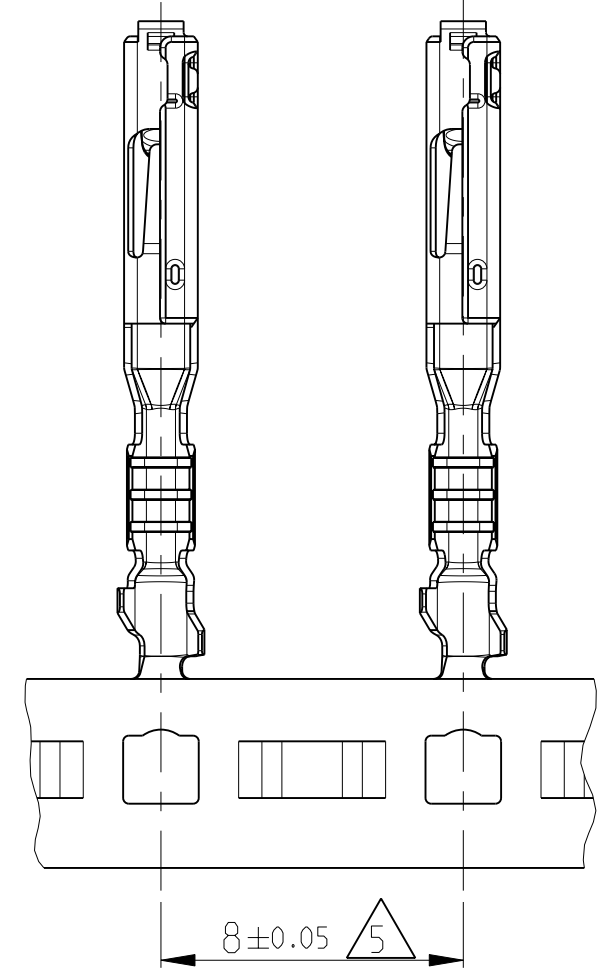

PN 0-1719957-1

PN 0-1719958-1

PN 0-1564880-1

LOC	DIST	REV	DESCRIPTION	DATE	DWN	APVD
A1	-	B3	SEE PCN E-09-014603	26 JUN 2009	GH	GM
		C	SEE PCN E-10-021811	25 OCT 2010	GH	GS

REELING

DIE FEED

- NOTES
BEMERKUNGEN
- APPLICATION TOOL FEED 8.0±0.05
 - MARKING CRIMP CODE "A" FOR WIRE SIZE 0.22-0.35mm²
 MARKING CRIMP CODE "B" FOR WIRE SIZE 0.5-0.75mm²
 MARKING CRIMP CODE "C" FOR WIRE SIZE 0.13mm²
 - OPTIMOL (UNDILUTED) LUBRICATION IN THIS AREA
 - FEMALE TERMINALS SHOULD ALWAYS BE USED WITH PINS/MALE TERMINALS WITH THE SAME PLATING MATERIAL
 - DIMENSION APPLY TO ALL PART NUMBERS

PLATING	MATERIAL	WEIGHT (g)	CRIMP CODE	CONDUCTOR WIRE SIZE	TE PART NO	TE PART REV.
TIN HOT DIPPED 1-3µm	COPPER ALLOY	0.22	C	0.13mm ² ISO6722 THINN WALL	0-1564880-1	C
TIN HOT DIPPED 1-3µm	COPPER ALLOY	0.24	B	0.5-0.75mm ² /AWG 18-20	0-1719958-1	B
TIN HOT DIPPED 1-3µm	COPPER ALLOY	0.23	A	0.22-0.35mm ² /AWG 22	0-1719957-1	B

DIMENSIONS: mm		TOLERANCES UNLESS OTHERWISE SPECIFIED:		DWN G.S. HOEJA ZODEC 2006		Tyco Electronics Tyco Electronics AMP GmbH 64625 Bensheim (Germany)	
MATERIAL S. TAB		FINISH S. TAB		CHK G. MUMPER ZODEC 2008		NAME GET FEMALE TERMINAL, 0.2 STOCK SHEET GET BUCHSENKONTAKT, 0.2 BLECHSTAERKE	
APVD		PRODUCT SPEC 108-94032		APPLICATION SPEC 114-18774		SIZE CAGE CODE DRAWING NO RESTRICTED TO	
CUSTOMER DRAWING		WEIGHT S. TAB		A1 00779 C=1719957		SCALE 10:1 SHEET 1 OF 1 REV C	