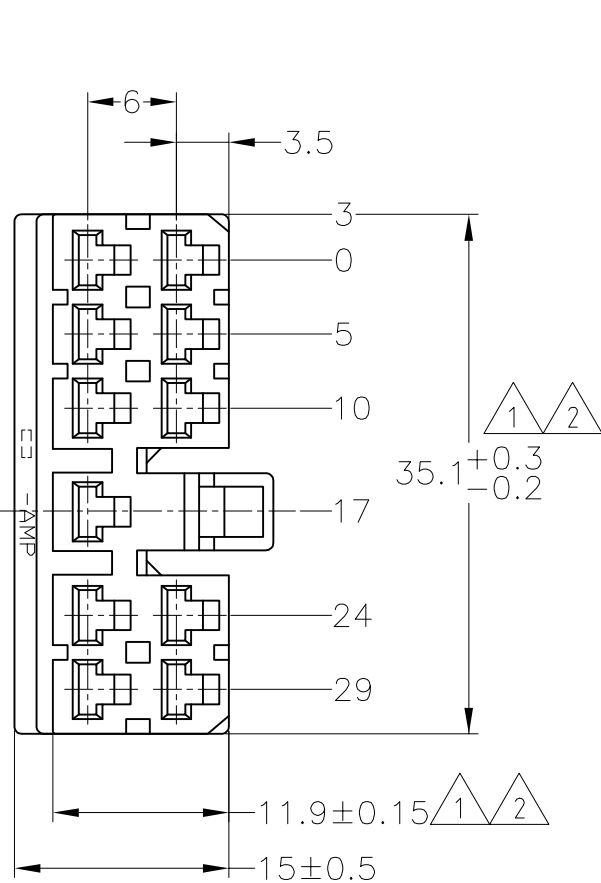

THIS DRAWING IS UNPUBLISHED. RELEASED FOR PUBLICATION
 © COPYRIGHT - By - ALL RIGHTS RESERVED.

LOC	DIST	REVISIONS					
		P	LTR	DESCRIPTION	DATE	DWN	APVD
J	-	F1	REVISED	ECR-14-017602	25NOV2014	TS	KB

- ① -A- 面より2mmの範囲で測定。
- ② 相手ハウジングと所定の機能を満たして嵌合できること。
- 3. 適用リセプタクルコンタクト型番：170177, 170286, 170307
- 4. 適用製品規格番号：108-5093, 108-5099
- 5. 相手ハウジングとの嵌合力は29.4N (3Kg) 以下、
但し、コンタクトは含まない。

- ① TO BE MEASURED WITHIN 2mm FROM -A-
- ② IN COUPLING WITH THE PLUG HOUSING MATING SATISFIES FUNCTION.
- 3. APPLIDE CONTACTPART NUMBER: 170177, 170286 170307
- 4. PRODUCT SPECIFICATION NUMBER: 108-5093, 108-5099
- 5. IN COUPLING WITH THE PLUG HOUSING MATING FORCE 29.4N (3Kg) MAX. WITHOUT REC CONTACTS.

GENERAL TOLERANCE

10 ≥	: ±0.2
30 ≥ > 10	: ±0.25
100 ≥ > 30	: ±0.3
ANGLE : ±3°	

DIMENSIONS:		TOLERANCES UNLESS OTHERWISE SPECIFIED:		DWN		TE Connectivity	
mm		± -		T.SHINOHARA		30JUL09	
		0 PLC ± -		CHK		30JUL09	
		1 PLC ± -		K.BETSUI			
		2 PLC ± -		APVD		30JUL09	
		3 PLC ± -		K.BETSUI			
		4 PLC ± -		PRODUCT SPEC		NAME	
		ANGLES ± ±		SEE NOTE 4		MULTI-INTERLOCK CONNECTOR	
MATERIAL		FINISH		APPLICATION SPEC		11 POSITION PLUG HOUSING	
66 NYLON		-		-		SIZE	
				WEIGHT		CAGE CODE	
				-		DRAWING NO	
				CUSTOMER DRAWING		RESTRICTED TO	
				A3 00779		-	
				SCALE		SHEET	
				2:1		1 of 1	
				REV		F1	