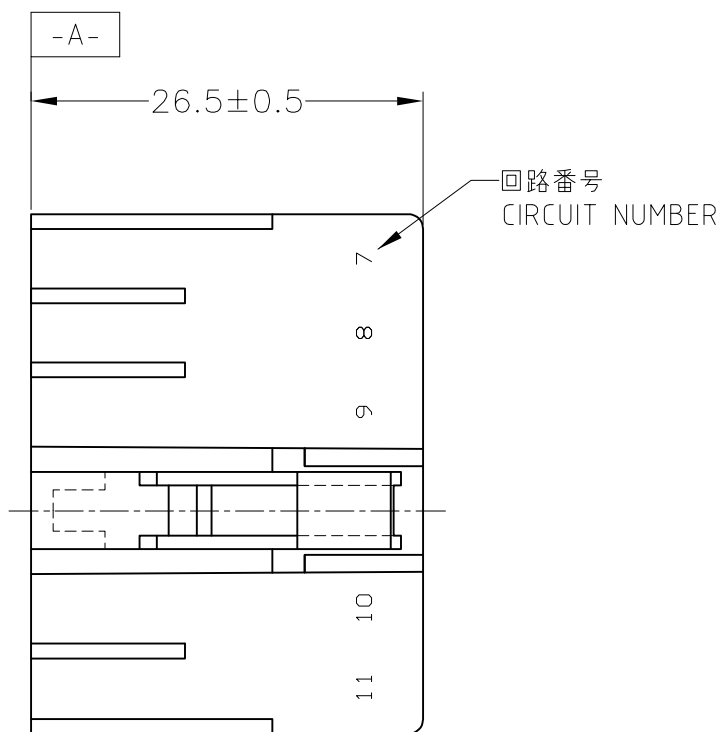

THIS DRAWING IS UNPUBLISHED. RELEASED FOR PUBLICATION
 © COPYRIGHT - By - ALL RIGHTS RESERVED.

LOC	DIST	REVISIONS					
		P	LTR	DESCRIPTION	DATE	DWN	APVD
J	-	F1	REVISED	ECR-14-017602	25NOV2014	TS	KB

- ① -A- 面より2mmの範囲で測定。
- ② 相手ハウジングと所定の機能を満たして嵌合できること。
- 3. 適用リセプタクルコンタクト型番：170177, 170286, 170307
- 4. 適用製品規格番号：108-5093, 108-5099
- 5. 相手ハウジングとの嵌合力は29.4N (3Kg) 以下、
但し、コンタクトは含まない。

- ① TO BE MEASURED WITHIN 2mm FROM -A-
- ② IN COUPLING WITH THE PLUG HOUSING MATING SATISFIES FUNCTION.
- 3. APPLIDE CONTACTPART NUMBER: 170177, 170286 170307
- 4. PRODUCT SPECIFICATION NUMBER: 108-5093, 108-5099
- 5. IN COUPLING WITH THE PLUG HOUSING MATING FORCE 29.4N (3Kg) MAX. WITHOUT REC CONTACTS.

GENERAL TOLERANCE

10 ≥	: ±0.2
30 ≥ > 10	: ±0.25
100 ≥ > 30	: ±0.3
ANGLE : ±3°	

DIMENSIONS:		TOLERANCES UNLESS OTHERWISE SPECIFIED:		DWN		TE Connectivity	
mm		± -		T.SHINOHARA		30JUL09	
		0 PLC ± -		CHK		30JUL09	
		1 PLC ± -		K.BETSUI			
		2 PLC ± -		APVD		30JUL09	
		3 PLC ± -		K.BETSUI			
		4 PLC ± -		PRODUCT SPEC		NAME	
		ANGLES ± ±		SEE NOTE 4		MULTI-INTERLOCK CONNECTOR	
MATERIAL		FINISH		APPLICATION SPEC		11 POSITION PLUG HOUSING	
66 NYLON		-		-		SIZE	
				WEIGHT		CAGE CODE	
				-		DRAWING NO	
				CUSTOMER DRAWING		RESTRICTED TO	
				A3 00779		-	
				SCALE		SHEET	
				2:1		1 of 1	
				REV		F1	