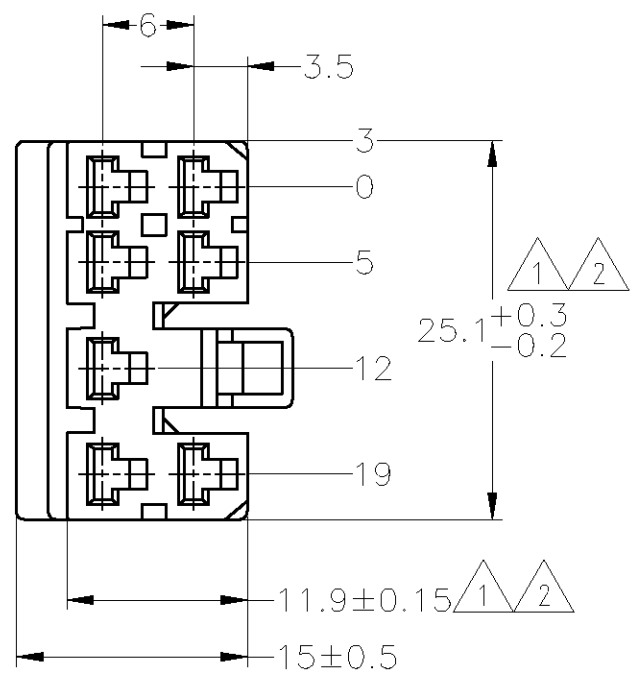

- ① -A- 面より2mmの範囲で測定。
 - ② 相手ハウジングと所定の機能を満たして嵌合できること。
 - 3. 適用リセプタクルコンタクト型番：170177, 170286
 - 4. 適用製品規格番号：108-5093, 108-5099
 - 5. 相手ハウジングとの嵌合力は29.4N (3Kg) 以下、但し、コンタクトは含まない。
- ① TO BE MEASURED WITHIN 2mm FROM -A-
 - ② IN COUPLING WITH THE PLUG HOUSING MATING SATISFIES FUNCTION.
 - 3. APPLIDE CONTACTPART NUMBER : 170177, 170286
 - 4. PRODUCT SPECIFICATION NUMBER : 108-5093, 108-5099
 - 5. IN COUPLING WITH THE PLUG HOUSING MATING FORCE 29.4N (3Kg) MAX. WITHOUT REC CONTACTS.

THIS DRAWING IS A CONTROLLED DOCUMENT.		DWN	T.SHINOHARA	30JUL09	Tyco Electronics Corporation Kawasaki, Japan		
DIMENSIONS: mm		CHK	K.BETSUI	30JUL09			
TOLERANCES UNLESS OTHERWISE SPECIFIED:		APVD	K.BETSUI	30JUL09	NAME		
0 PLC ±- 1 PLC ±- 2 PLC ±- 3 PLC ±- 4 PLC ±- ANGLES ±-		PRODUCT SPEC		MULTI-INTERLOCK CONNECTOR 7 POSITION PLUG HOUSING			
MATERIAL		66 NYLON		FINISH		-	
SEE NOTE 4		APPLICATION SPEC		-		RESTRICTED TO	
WEIGHT		-		SIZE		A3 00779 C-172025	
CUSTOMER DRAWING		SCALE		2:1		SHEET 1 OF 1 REV F	