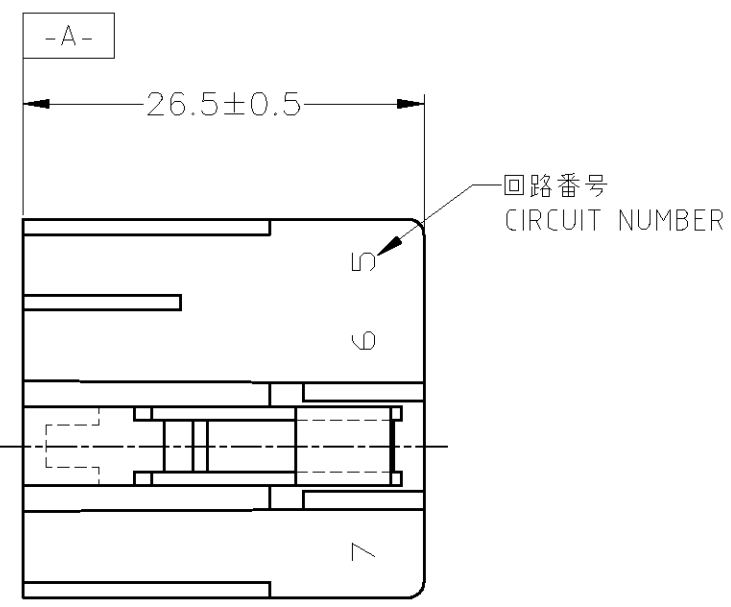

- ① -A- 面より2mmの範囲で測定。
 - ② 相手ハウジングと所定の機能を満たして嵌合できること。
 - 3. 適用リセプタクルコンタクト型番：170177, 170286
 - 4. 適用製品規格番号：108-5093, 108-5099
 - 5. 相手ハウジングとの嵌合力は29.4N (3Kg) 以下、但し、コンタクトは含まない。
- ① TO BE MEASURED WITHIN 2mm FROM -A-
 - ② IN COUPLING WITH THE PLUG HOUSING MATING SATISFIES FUNCTION.
 - 3. APPLIDE CONTACTPART NUMBER : 170177, 170286
 - 4. PRODUCT SPECIFICATION NUMBER : 108-5093, 108-5099
 - 5. IN COUPLING WITH THE PLUG HOUSING MATING FORCE 29.4N (3Kg) MAX. WITHOUT REC CONTACTS.

THIS DRAWING IS A CONTROLLED DOCUMENT.		DWN	T.SHINOHARA	30JUL09	Tyco Electronics Corporation Kawasaki, Japan		
DIMENSIONS: mm		CHK	K.BETSUI	30JUL09			
TOLERANCES UNLESS OTHERWISE SPECIFIED:		APVD	K.BETSUI	30JUL09	NAME		
0 PLC ±- 1 PLC ±- 2 PLC ±- 3 PLC ±- 4 PLC ±- ANGLES ±-		PRODUCT SPEC		MULTI-INTERLOCK CONNECTOR 7 POSITION PLUG HOUSING			
MATERIAL		66 NYLON		FINISH		-	
SEE NOTE 4		APPLICATION SPEC		-		RESTRICTED TO	
WEIGHT		-		SIZE		A3 00779 C-172025	
CUSTOMER DRAWING		SCALE		2:1		SHEET 1 OF 1 REV F	