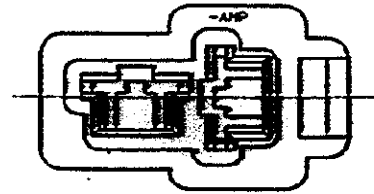

NUMBER C-172129

METRIC

ALL DIMENSIONS IN MM. DO NOT SCALE PRINT

PRINT DIST

注.

- 1. 嵌合する相手ハウジングは型番172130
- 2. 使用端子は型番170340, 170341, 170349

NOTE.

- 1. THE MATING PLUG HOUSING, P/N 172130
- 2. APPLIED CONTACT, P/N 170340, 170341, 170349