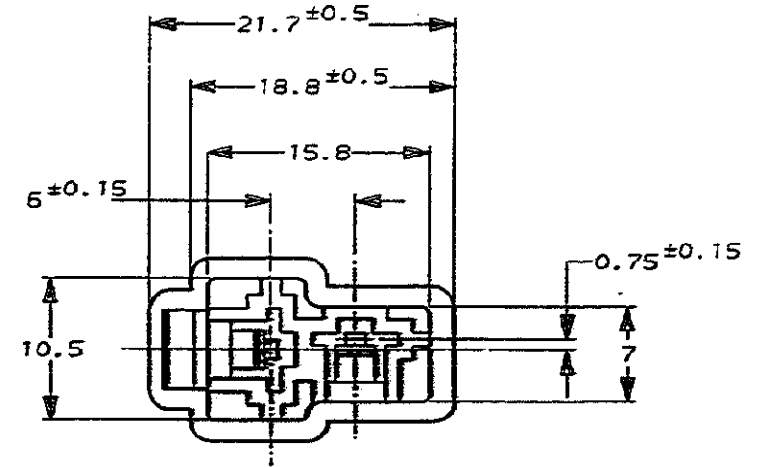

NUMBER C-172129

METRIC

ALL DIMENSIONS IN MM. DO NOT SCALE PRINT

PRINT DIST

注.

- 1. 嵌合する相手ハウジングは型番172130
- 2. 使用端子は型番170340, 170341, 170349

NOTE.

- 1. THE MATING PLUG HOUSING, P/N 172130
- 2. APPLIED CONTACT, P/N 170340, 170341, 170349