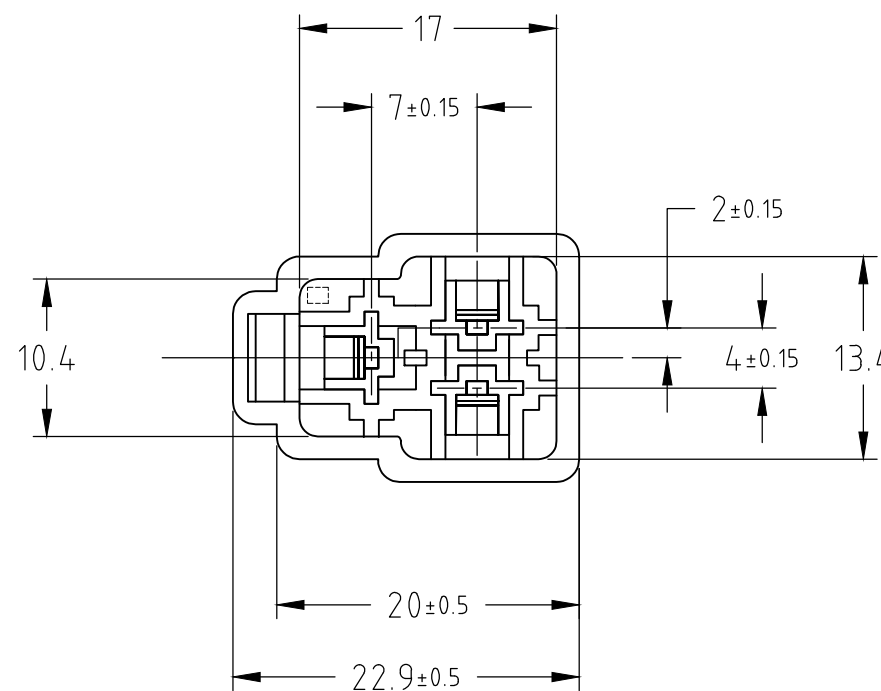

THIS DRAWING IS UNPUBLISHED.

RELEASED FOR PUBLICATION

ALL RIGHTS RESERVED.

© COPYRIGHT - By -

REVISIONS

変更

P	LTR	DESCRIPTION	DATE	DWN	APVD
	E5	REVISED PER ECR-19-018127	10AUG20	AA	EW

		△4	NATURAL	1-172131-1
△5	OBSOLETE		LIGHT GRAY	6-172131-6
	OBSOLETE		RED	-9
△5	OBSOLETE		ORANGE	-8
	OBSOLETE		YELLOW	-7
			GRAY	-6
			BLUE	-5
	OBSOLETE		GREEN	-4
△5	OBSOLETE		BROWN	-3
			BLACK	-2
		△3	NATURAL	172131-1
		△3	材料 MATERIAL	色調 COLOR
				型番 PART NUMBER

注記

1. かん合する相手ハウジングは型番172132
2. 使用端子は型番170340,170341,170349
- △3 材料：6/6ナイロン（UL94V-2）
- △4 材料：6/6ナイロン（UL94V-0）

NOTES

1. THE MATING PLUG HOUSING P/N : 172132
2. APPLIED CONTACT P/N : 170340,170341,170349
- △3 MATERIAL : 6/6NYLON (UL94V-2)
- △4 MATERIAL : 6/6NYLON (UL94V-0)
- △5 OBSOLETE PARTS: OBSOLETE CIS STREAMLINING PER D.RENAUD/D.SINISI

THIS DRAWING IS A CONTROLLED DOCUMENT.

DIMENSIONS:
単位： 耗
mm

TOLERANCES UNLESS
OTHERWISE SPECIFIED:
一般公差

0 PLC	± 0.2
1 PLC	± 0.25
2 PLC	± 0.3
3 PLC	±
4 PLC	±
ANGLES	± 3°

MATERIAL
材料
SEE NOTE

FINISH
仕上

DWN J.SATO 14OCT2008

CHK S.MANABE 14OCT2008

APVD S.MANABE 14OCT2008

PRODUCT SPEC
製品規格

APPLICATION SPEC
取付適用規格

WEIGHT

CUSTOMER DRAWING

NAME

名称

SIZE

CAGE CODE

DRAWING NO

番号

RESTRICTED TO

SCALE

尺度

SHEET

REV

250 SERIES HOUSING LANCE CONNECTOR
3POS CAP HOUSING

A3	00779	G-172131	

SCALE 尺度 2:1 SHEET 1 OF 1 REV E5