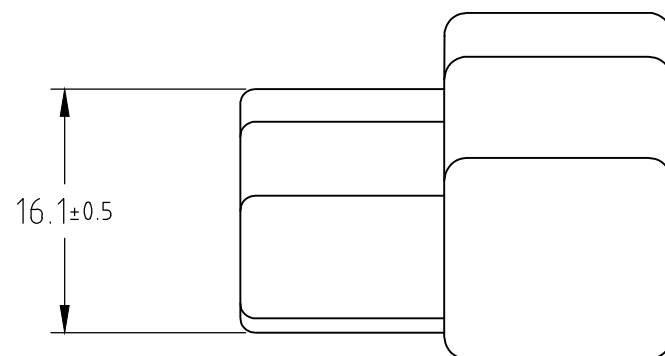

THIS DRAWING IS UNPUBLISHED.

RELEASED FOR PUBLICATION

ALL RIGHTS RESERVED.

© COPYRIGHT - By -

REVISIONS

変更

P	LTR	DESCRIPTION	DATE	DWN	APVD
	E5	REVISED PER ECR-19-018127	10AUG20	AA	EW

		△4	NATURAL	1-172131-1
△5	OBSOLETE		LIGHT GRAY	6-172131-6
	OBSOLETE		RED	-9
△5	OBSOLETE		ORANGE	-8
	OBSOLETE		YELLOW	-7
			GRAY	-6
			BLUE	-5
	OBSOLETE		GREEN	-4
△5	OBSOLETE		BROWN	-3
			BLACK	-2
		△3	NATURAL	172131-1
		△3	材料 MATERIAL	色調 COLOR
				型番 PART NUMBER