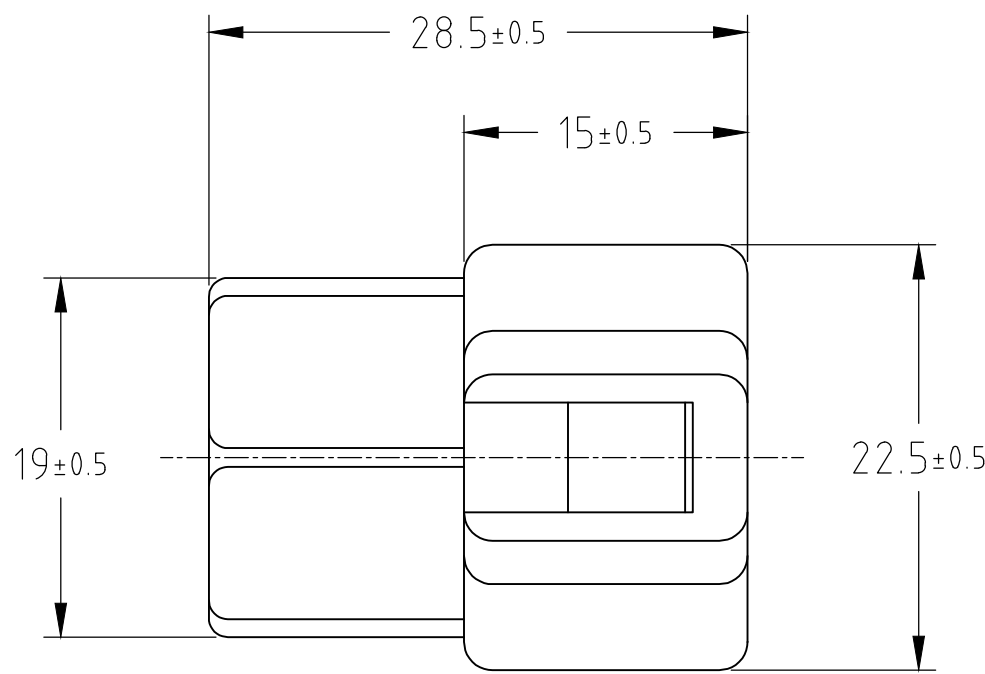

THIS DRAWING IS UNPUBLISHED. RELEASED FOR PUBLICATION
© COPYRIGHT - By - ALL RIGHTS RESERVED.

LOC	DIST	REVISIONS					
J	-	P	LTR	DESCRIPTION	DATE	DWN	APVD
			F2	REVISED PER ECR-19-018072	02DEC2019	SS	TD

赤 RED	172133-9
黄色 YELLOW	~~172133-7~~
青 BLUE	172133-5
緑 GREEN	172133-4
黒 BLACK	172133-2
自然色 NATURAL	172133-1
色 COLOR	型番 P/N

注記
1. かん合相手ハウジングは型番172134
2. 使用端子は型番170340,170341,170349

NOTE
1. THE MATING PLUG HOUSING : P/N172134
2. APPLIED CONTACT : P/N 170340,170341,170349
△ OBSOLETE PARTS

THIS DRAWING IS A CONTROLLED DOCUMENT.		DWN J.SATO 17JAN2008	TE Connectivity 250 SERIES HOUSING LANCE CONNECTOR 4POS CAP HOUSING				
DIMENSIONS: 単位: 耗 mm		CHK S.MANABE 04JAN2008				NAME 名称	RESTRICTED TO
TOLERANCES UNLESS OTHERWISE SPECIFIED: 一般公差		APVD S.MANABE 04JAN2008	SIZE				
		PRODUCT SPEC 製品規格 108-5147	CAGE CODE	DRAWING NO 番号	RESTRICTED TO		
ANGLES 仕上		APPLICATION SPEC 取付適用規格	A3	00779	C-172133		
MATERIAL 材料 6/6 NYLON		WEIGHT	SCALE 尺度 NONE				
		CUSTOMER DRAWING	SHEET 1 OF 1		REV F2