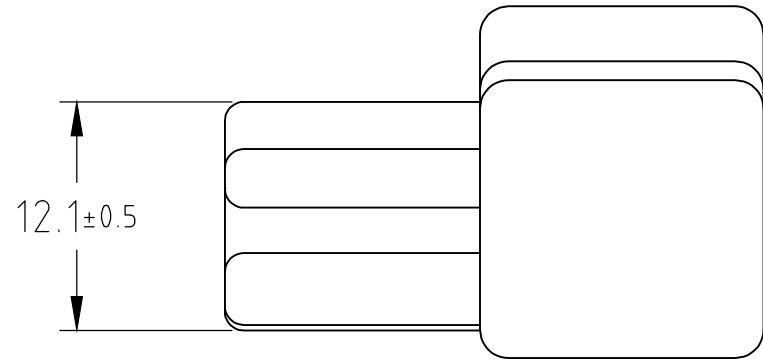

THIS DRAWING IS UNPUBLISHED. RELEASED FOR PUBLICATION
© COPYRIGHT - By - ALL RIGHTS RESERVED.

LOC	DIST	REVISIONS					
J	-	P	LTR	DESCRIPTION	DATE	DWN	APVD
			F2	REVISED PER ECR-19-018072	02DEC2019	SS	TD

赤 RED	172133-9
黄色 YELLOW	~~172133-7~~
青 BLUE	172133-5
緑 GREEN	172133-4
黒 BLACK	172133-2
自然色 NATURAL	172133-1
色 COLOR	型番 P/N

注記
1. かん合相手ハウジングは型番172134
2. 使用端子は型番170340,170341,170349

NOTE
1. THE MATING PLUG HOUSING : P/N172134
2. APPLIED CONTACT : P/N 170340,170341,170349
△ OBSOLETE PARTS

THIS DRAWING IS A CONTROLLED DOCUMENT.		DWN J.SATO 17JAN2008	TE Connectivity 250 SERIES HOUSING LANCE CONNECTOR 4POS CAP HOUSING				
DIMENSIONS: 単位: 耗 mm		CHK S.MANABE 04JAN2008				NAME 名称	RESTRICTED TO
TOLERANCES UNLESS OTHERWISE SPECIFIED: 一般公差		APVD S.MANABE 04JAN2008	SIZE				
		PRODUCT SPEC 製品規格 108-5147	CAGE CODE	DRAWING NO 番号	RESTRICTED TO		
ANGLES 仕上		APPLICATION SPEC 取付適用規格	A3	00779	C-172133		
MATERIAL 材料 6/6 NYLON		WEIGHT	SCALE 尺度 NONE				
		CUSTOMER DRAWING	SHEET 1 OF 1		REV F2