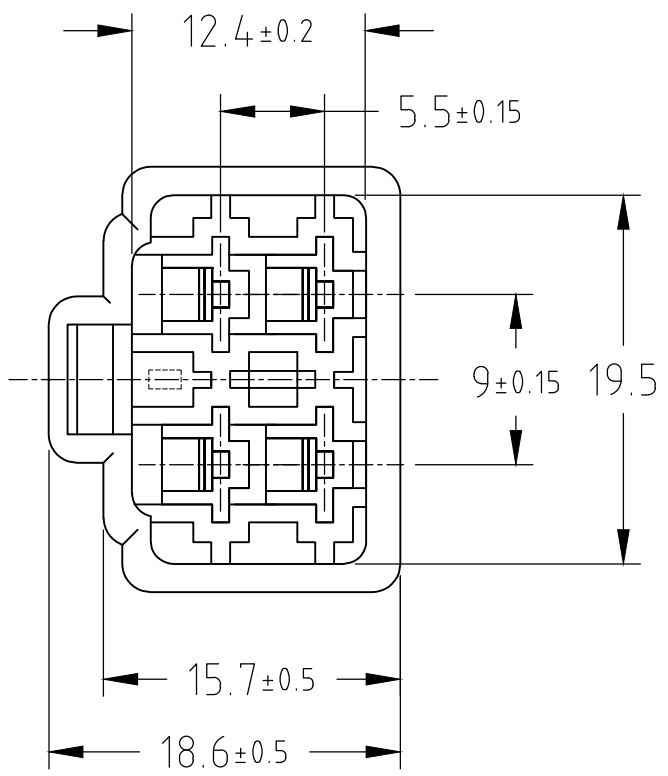

THIS DRAWING IS UNPUBLISHED. RELEASED FOR PUBLICATION
© COPYRIGHT - By - ALL RIGHTS RESERVED.

LOC	DIST	REVISIONS					
J	-	P	LTR	DESCRIPTION	DATE	DWN	APVD
			F2	REVISED PER ECR-19-018072	02DEC2019	SS	TD

赤 RED	172133-9
黄色 YELLOW	~~172133-7~~
青 BLUE	172133-5
緑 GREEN	172133-4
黒 BLACK	172133-2
自然色 NATURAL	172133-1
色 COLOR	型番 P/N

1. 注記
1. かん合相手ハウジングは型番172134
  2. 使用端子は型番170340,170341,170349

NOTE

1. THE MATING PLUG HOUSING : P/N172134
2. APPLIED CONTACT : P/N 170340,170341,170349

△ OBSOLETE PARTS

THIS DRAWING IS A CONTROLLED DOCUMENT.		DWN J.SATO 17JAN2008	STE TE Connectivity			
DIMENSIONS: 単位: 耗 mm		CHK S.MANABE 04JAN2008				
TOLERANCES UNLESS OTHERWISE SPECIFIED: 一般公差		APVD S.MANABE 04JAN2008	NAME 名称 250 SERIES HOUSING LANCE CONNECTOR 4POS CAP HOUSING			
		PRODUCT SPEC 製品規格 108-5147	SIZE	CAGE CODE	DRAWING NO 番号 A3 00779 C-172133	RESTRICTED TO
MATERIAL 材料 6/6 NYLON		ANGLES 仕上 ±3°	WEIGHT	SCALE 尺度 NONE	SHEET 1 OF 1	REV F2
CUSTOMER DRAWING