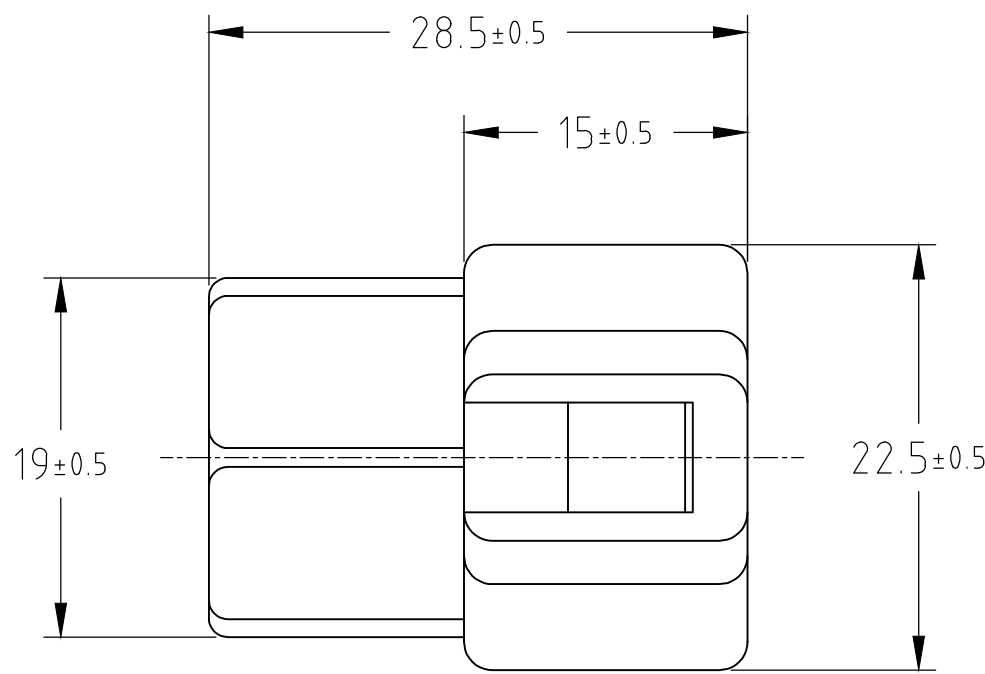

THIS DRAWING IS UNPUBLISHED. RELEASED FOR PUBLICATION
© COPYRIGHT - By - ALL RIGHTS RESERVED.

LOC	DIST	REVISIONS					
J	-	P	LTR	DESCRIPTION	DATE	DWN	APVD
			F2	REVISED PER ECR-19-018072	02DEC2019	SS	TD

赤 RED	172133-9
黄色 YELLOW	~~172133-7~~
青 BLUE	172133-5
緑 GREEN	172133-4
黒 BLACK	172133-2
自然色 NATURAL	172133-1
色 COLOR	型番 P/N

1. 注記
1. かん合相手ハウジングは型番172134
  2. 使用端子は型番170340,170341,170349

NOTE

1. THE MATING PLUG HOUSING : P/N172134
2. APPLIED CONTACT : P/N 170340,170341,170349

△ OBSOLETE PARTS

THIS DRAWING IS A CONTROLLED DOCUMENT.		DWN J.SATO 17JAN2008	STE TE Connectivity			
DIMENSIONS: 単位: 耗 mm		CHK S.MANABE 04JAN2008				
TOLERANCES UNLESS OTHERWISE SPECIFIED: 一般公差		APVD S.MANABE 04JAN2008	NAME 名称 250 SERIES HOUSING LANCE CONNECTOR 4POS CAP HOUSING			
		PRODUCT SPEC 製品規格 108-5147	SIZE	CAGE CODE	DRAWING NO 番号 A3 00779 C-172133	RESTRICTED TO
MATERIAL 材料 6/6 NYLON		ANGLES 仕上 ±3°	WEIGHT	SCALE 尺度 NONE	SHEET 1 OF 1	REV F2
CUSTOMER DRAWING