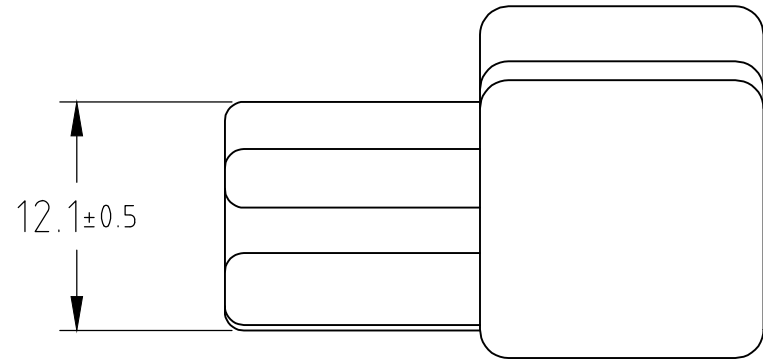

THIS DRAWING IS UNPUBLISHED. RELEASED FOR PUBLICATION
© COPYRIGHT - By - ALL RIGHTS RESERVED.

LOC	DIST	REVISIONS					
J	-	P	LTR	DESCRIPTION	DATE	DWN	APVD
			F2	REVISED PER ECR-19-018072	02DEC2019	SS	TD

赤 RED	172133-9
黄色 YELLOW	~~172133-7~~
青 BLUE	172133-5
緑 GREEN	172133-4
黒 BLACK	172133-2
自然色 NATURAL	172133-1
色 COLOR	型番 P/N

1. 注記
1. かん合相手ハウジングは型番172134
  2. 使用端子は型番170340,170341,170349

NOTE

1. THE MATING PLUG HOUSING : P/N172134
2. APPLIED CONTACT : P/N 170340,170341,170349

△ OBSOLETE PARTS

THIS DRAWING IS A CONTROLLED DOCUMENT.		DWN J.SATO 17JAN2008	STE TE Connectivity			
DIMENSIONS: 単位: 耗 mm		CHK S.MANABE 04JAN2008				
TOLERANCES UNLESS OTHERWISE SPECIFIED: 一般公差		APVD S.MANABE 04JAN2008	NAME 名称 250 SERIES HOUSING LANCE CONNECTOR 4POS CAP HOUSING			
		PRODUCT SPEC 製品規格 108-5147	SIZE	CAGE CODE	DRAWING NO 番号 A3 00779 C-172133	RESTRICTED TO
MATERIAL 材料 6/6 NYLON		ANGLES 仕上 ±3°	WEIGHT	SCALE 尺度 NONE	SHEET 1 OF 1	REV F2
CUSTOMER DRAWING