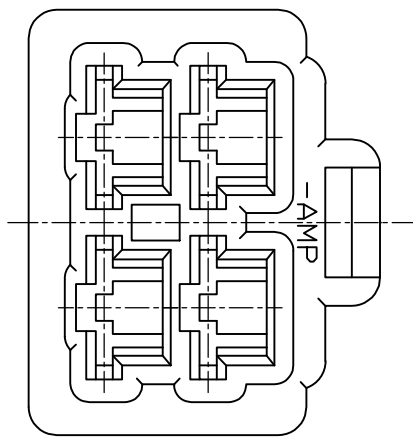

THIS DRAWING IS UNPUBLISHED. RELEASED FOR PUBLICATION
© COPYRIGHT - By - ALL RIGHTS RESERVED.

LOC	DIST	REVISIONS					
J	-	P	LTR	DESCRIPTION	DATE	DWN	APVD
			F2	REVISED PER ECR-19-018072	02DEC2019	SS	TD

赤 RED	172133-9
黄色 YELLOW	~~172133-7~~
青 BLUE	172133-5
緑 GREEN	172133-4
黒 BLACK	172133-2
自然色 NATURAL	172133-1
色 COLOR	型番 P/N

1. 注記
1. かん合相手ハウジングは型番172134
  2. 使用端子は型番170340,170341,170349

NOTE

1. THE MATING PLUG HOUSING : P/N172134
2. APPLIED CONTACT : P/N 170340,170341,170349

△ OBSOLETE PARTS

THIS DRAWING IS A CONTROLLED DOCUMENT.		DWN J.SATO 17JAN2008	STE TE Connectivity			
DIMENSIONS: 単位: 耗 mm		CHK S.MANABE 04JAN2008				
TOLERANCES UNLESS OTHERWISE SPECIFIED: 一般公差		APVD S.MANABE 04JAN2008	NAME 名称 250 SERIES HOUSING LANCE CONNECTOR 4POS CAP HOUSING			
		PRODUCT SPEC 製品規格 108-5147	SIZE	CAGE CODE	DRAWING NO 番号 A3 00779 C-172133	RESTRICTED TO
MATERIAL 材料 6/6 NYLON		ANGLES 仕上 ±3°	WEIGHT	SCALE 尺度 NONE	SHEET 1 OF 1	REV F2
CUSTOMER DRAWING