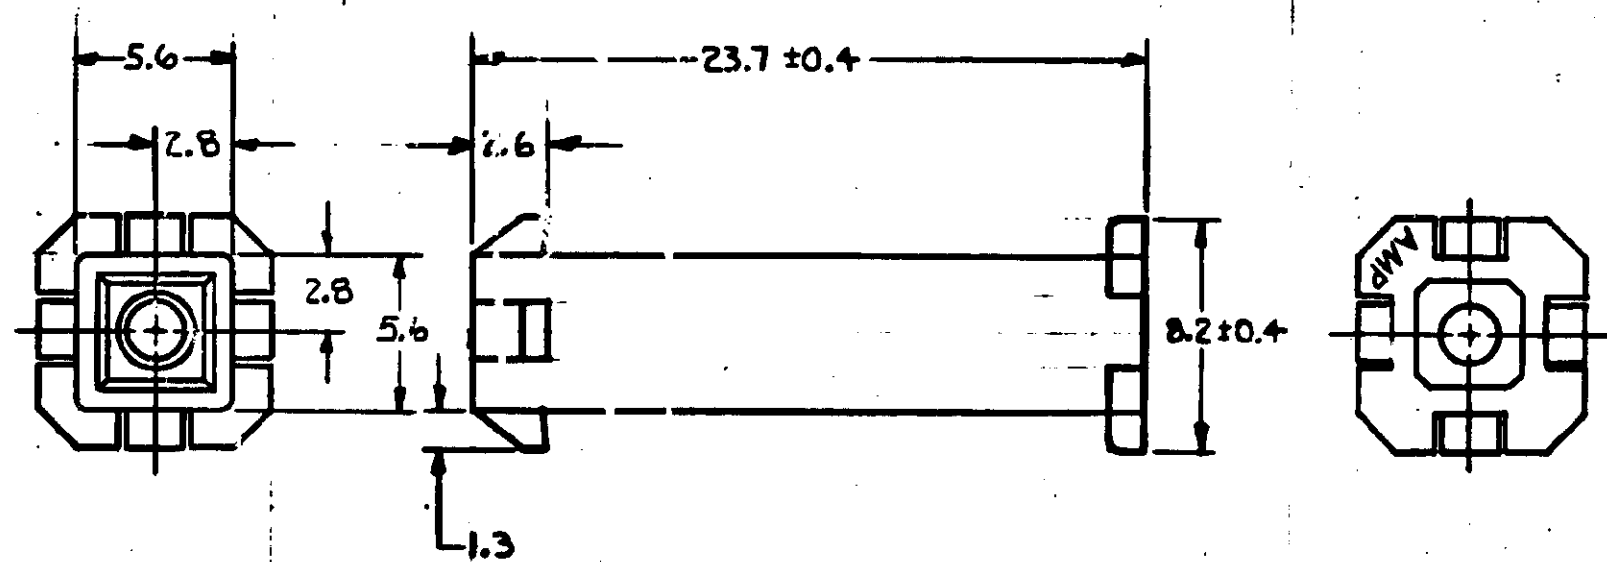

DRAWING MADE IN THIRD ANGLE PROJECTION

3

2

LOC CM DIST 3

THIS DRAWING IS UNPUBLISHED. RELEASED FOR PUBLICATION . 19
© COPYRIGHT 19 BY AMP INCORPORATED, HARRISBURG, PA. ALL INTERNATIONAL RIGHTS RESERVED. AMP PRODUCTS MAY BE COVERED BY U.S. AND FOREIGN PATENTS AND/OR PATENTS PENDING.

REVISIONS						
P	F	ZONE	LTR	DESCRIPTION	DATE	APPROVED
✓	✓		B1	SEE SHEET 1		

METRIC

1. MATES WITH HOUSING 172164.

5 OBSOLETE	BLACK	1-172156-9
	BLUE	1-172156-6
	GREEN	1-172156-5
	RED	1-172156-2
	NATURAL	172156-1
COLOR	PART NO	

UNLESS OTHERWISE SPECIFIED DIMENSIONS ARE IN MILLIMETERS TOLERANCES ON: DECIMALS ± 0.3 ANGLES ± 1°	CONTRACT NO	AMP | AMP INCORPORATED Harrisburg, Pa.			
	DR <i>m. Feker 4-1-82</i>				
	MATERIAL	CHK <i>S.S. Heide 4/14/82</i>	NAME CAP, MINI-UNIVERSAL MATE-N-LOK, SINGLE CIRCUIT		
	NYLON 94V-0	APPD <i>[Signature]</i>	SIZE B	FSCV NO 00779	DRAWING NO 172156
COLOR	DSGN APPD	SCALE 4-1	SHEET		
SEE TABLE	OTHER APPD