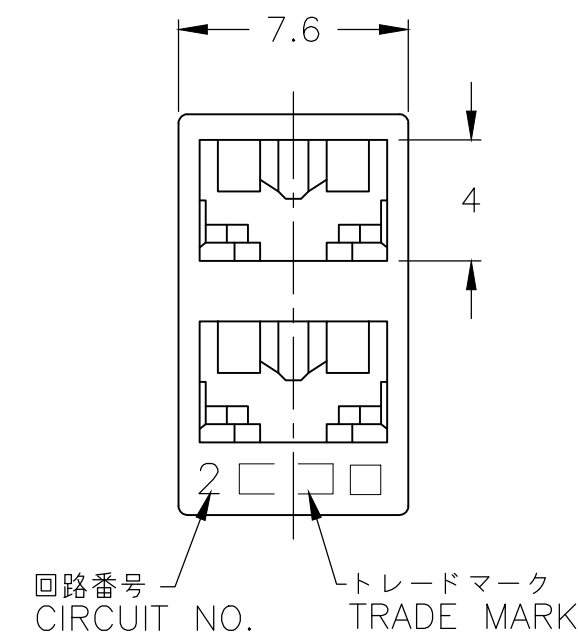

THIS DRAWING IS UNPUBLISHED.

RELEASED FOR PUBLICATION

ALL RIGHTS RESERVED.

© COPYRIGHT - By -

REVISIONS

変更

P	LTR	DESCRIPTION	DATE	DWN	APVD
	E5	REVISED PER ECR-19-002938	22FEB2019	BH	E.W

1 APPLICABLE CONTACT P/N : 170324-X,170325-X,170326-X

2 APPLICABLE MATING PART : LEAD SWITCH (2POS)

3 SEE DWG NO. CP80-25075 FOR APPLICABLE TAB DIMENSIONS.

△4 MATERIAL : 6/6 NYLON (UL94V-2)

△5 MATERIAL : 6/6 NYLON (UL94V-0)

△6 MATERIAL : 6/6 NYLON GLASS FILLED (UL94V-0)

△7 OBSOLETE : 1-172210-5, 172210-5

△8 MATERIAL : PA66, UL94 V-0, GWIT 775°C

△9 PARTS MAY APPEAR MEDIUM COLORED TO LIGHT COLORED AND EXHIBIT A MARBLING EFFECT.

		1-172210-7	172210-7	赤色 RED
		1-172210-2	172210-2	黒色 BLACK
3-172210-6	2-172210-6	1-172210-6	172210-6	青色 BLUE
		1-172210-5	172210-5	緑色 GREEN
		1-172210-4	172210-4	黄色 YELLOW
	2-172210-1	1-172210-1	172210-1	自然色 NATURAL
△8 △9	△6	△5	△4	色調 COLOR

THIS DRAWING IS A CONTROLLED DOCUMENT.		DWN J.SATO 26MAR2008	STE TE Connectivity		
DIMENSIONS: 単位: 耗 mm		CHK S.MANABE 28MAR2008			
TOLERANCES UNLESS OTHERWISE SPECIFIED: 一般公差		APVD S.MANABE 28MAR2008	NAME 名称 187 SERIES 2POS POSITIVE LOCK (MARK-II) HOUSING		
0 PLC ± 1 PLC ±0.4 2 PLC ±- 3 PLC ± 4 PLC ± ANGLES ±		PRODUCT SPEC 製品規格 108-5126	DRAWING NO 番号 A300779 C-172210		
MATERIAL 材料 SEE NOTE		FINISH 仕上	APPLICATION SPEC 取付適用規格	SIZE A3	CAGE CODE 00779
		WEIGHT	RESTRICTED TO -		SCALE 尺度 4:1
		CUSTOMER DRAWING		SHEET 1 OF 1	REV E5