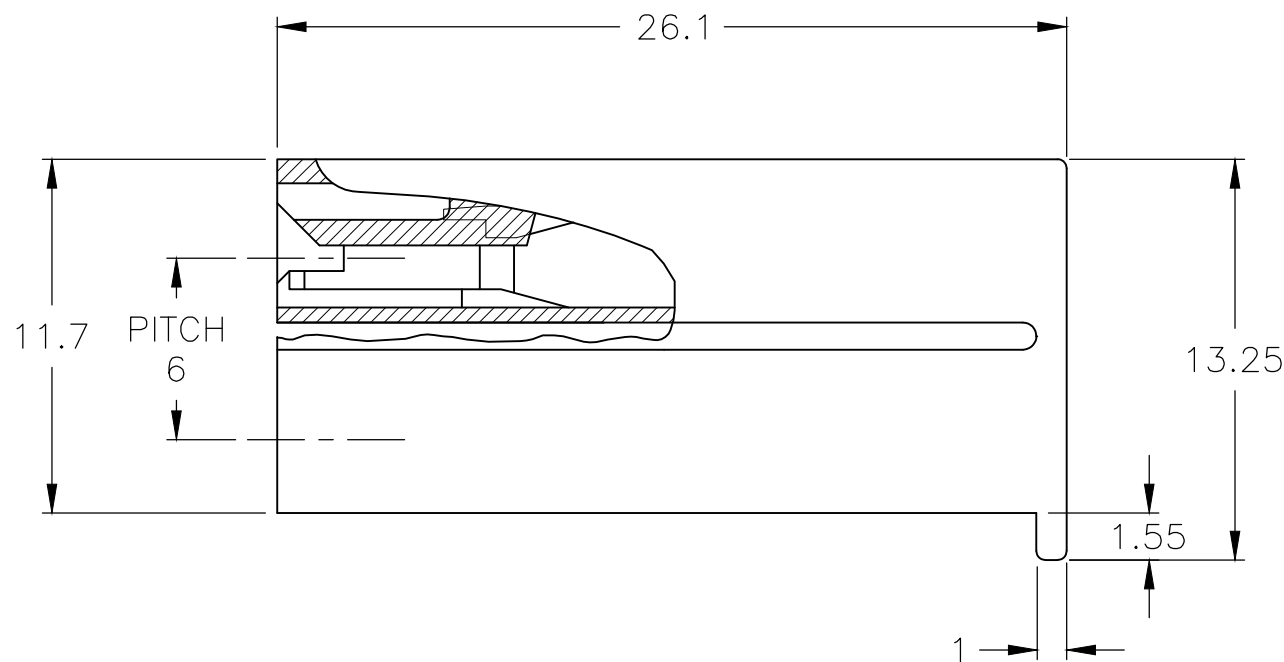

THIS DRAWING IS UNPUBLISHED.

RELEASED FOR PUBLICATION

ALL RIGHTS RESERVED.

© COPYRIGHT - By -

REVISIONS

変更

P	LTR	DESCRIPTION	DATE	DWN	APVD
	E5	REVISED PER ECR-19-002938	22FEB2019	BH	E.W

1 APPLICABLE CONTACT P/N : 170324-X,170325-X,170326-X

2 APPLICABLE MATING PART : LEAD SWITCH (2POS)

3 SEE DWG NO. CP80-25075 FOR APPLICABLE TAB DIMENSIONS.

△4 MATERIAL : 6/6 NYLON (UL94V-2)

△5 MATERIAL : 6/6 NYLON (UL94V-0)

△6 MATERIAL : 6/6 NYLON GLASS FILLED (UL94V-0)

△7 OBSOLETE : 1-172210-5, 172210-5

△8 MATERIAL : PA66, UL94 V-0, GWIT 775°C

△9 PARTS MAY APPEAR MEDIUM COLORED TO LIGHT COLORED AND EXHIBIT A MARBLING EFFECT.

		1-172210-7	172210-7	赤色 RED
		1-172210-2	172210-2	黒色 BLACK
3-172210-6	2-172210-6	1-172210-6	172210-6	青色 BLUE
		1-172210-5	172210-5	緑色 GREEN
		1-172210-4	172210-4	黄色 YELLOW
	2-172210-1	1-172210-1	172210-1	自然色 NATURAL
△8 △9	△6	△5	△4	色調 COLOR

THIS DRAWING IS A CONTROLLED DOCUMENT.		DWN J.SATO 26MAR2008	STE TE Connectivity		
DIMENSIONS: 単位: 耗 mm		CHK S.MANABE 28MAR2008			
TOLERANCES UNLESS OTHERWISE SPECIFIED: 一般公差		APVD S.MANABE 28MAR2008	NAME 名称 187 SERIES 2POS POSITIVE LOCK (MARK-II) HOUSING		
0 PLC ± 1 PLC ±0.4 2 PLC ±- 3 PLC ± 4 PLC ± ANGLES ±		PRODUCT SPEC 製品規格 108-5126	DRAWING NO 番号 A300779 C-172210		
MATERIAL 材料 SEE NOTE		FINISH 仕上	APPLICATION SPEC 取付適用規格	SIZE A3	CAGE CODE 00779
		WEIGHT	RESTRICTED TO -		SCALE 尺度 4:1
		CUSTOMER DRAWING		SHEET 1 OF 1	REV E5