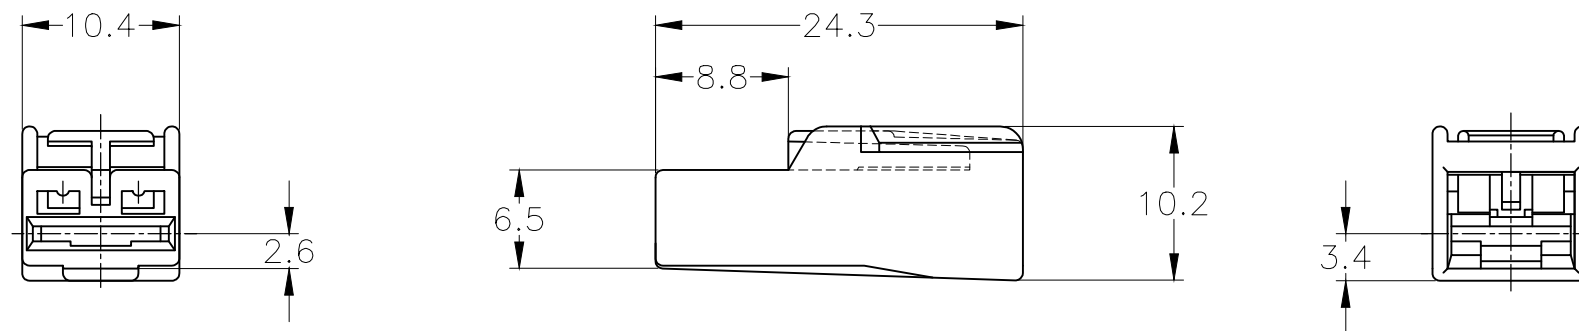

THIS DRAWING IS UNPUBLISHED. RELEASED FOR PUBLICATION
© COPYRIGHT - By - ALL RIGHTS RESERVED.

LOC	DIST	REVISIONS 変更					
		P	LTR	DESCRIPTION	DATE	DWN	APVD
J	-		F3	REVISED PER ECR-20-005366	6MAY2020	SS	DL
			F4	REVISED PER ECR-20-008108	8JUNE2020	MK	EW

黒 (BLACK)	9-172320-2
黄 (YELLOW)	172320-7
淡灰色 (LIGHT GRAY)	6-172320-6
濃灰色 (DARK GRAY)	172320-6
青 (BLUE)	172320-5
緑 (GREEN)	172320-4
茶 (BROWN)	172320-3
黒 (BLACK)	172320-2
自然色 (NATURAL)	172320-1
色 (COLOR)	型番 (PART NUMBER)

1. CUSTOMER MANUAL NO.CM-154J
2. APPLIED CONTACT PART NUMBER 170452, 170454, 170456

1. 取扱説明書：CM-154J
2. 適用コンタクト型番：170452, 170454, 170456

TOLERANCES UNLESS OTHERWISE SPECIFIED:
一般公差

10_±	: ±0.2
30_±	> 10 : ±0.25
100_±	> 30 : ±0.3
ANGLE	: ±3°

THIS DRAWING IS A CONTROLLED DOCUMENT.

DIMENSIONS: 単位： 耗 mm	TOLERANCES UNLESS OTHERWISE SPECIFIED: 一般公差
	0 PLC ± - 1 PLC ± - 2 PLC ± - 3 PLC ± - 4 PLC ± - ANGLES ± -
MATERIAL 材料 66 NYLON	FINISH 仕上 -

DWN M.SUGAWARA 22DEC06	TE Connectivity 250 SERIES AUTOMOTIVE POSITIVE LOCK HOUSING			RESTRICTED TO	
CHK T.SHINOHARA 22DEC06				NAME 名称	
APVD K.BETSUI 22DEC06				PRODUCT SPEC 製品規格 108-5150	SIZE
APPLICATION SPEC 取付適用規格 114-5060				CAGE CODE	DRAWING NO 番号 G-172320
WEIGHT -	A3	00779	SCALE 尺度 2:1	SHEET 1 OF 1	REV F4
CUSTOMER DRAWING