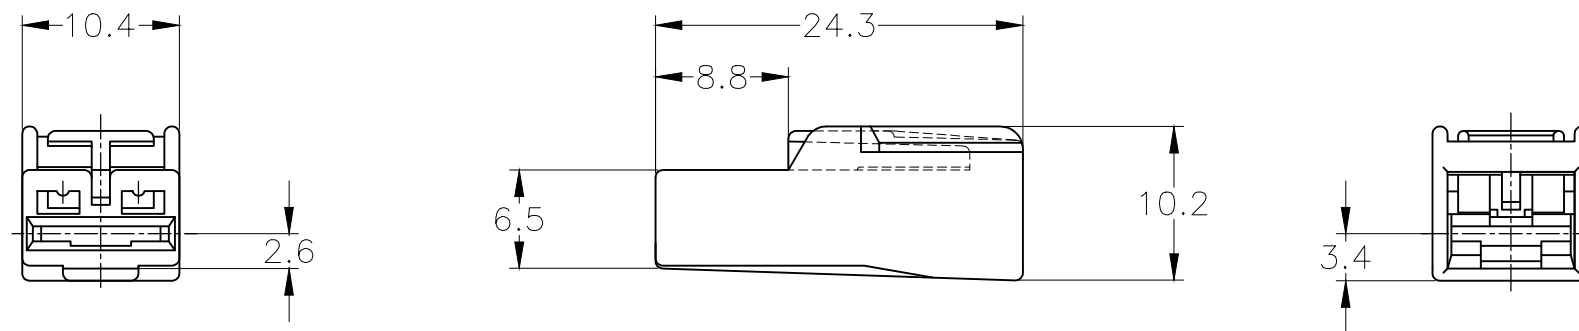

THIS DRAWING IS UNPUBLISHED. RELEASED FOR PUBLICATION
© COPYRIGHT - By - ALL RIGHTS RESERVED.

LOC	DIST	REVISIONS 変更					
		P	LTR	DESCRIPTION	DATE	DWN	APVD
J	-		F3	REVISED PER ECR-20-005366	6MAY2020	SS	DL
			F4	REVISED PER ECR-20-008108	8JUNE2020	MK	EW

黒 (BLACK)	9-172320-2
黄 (YELLOW)	172320-7
淡灰色 (LIGHT GRAY)	6-172320-6
濃灰色 (DARK GRAY)	172320-6
青 (BLUE)	172320-5
緑 (GREEN)	172320-4
茶 (BROWN)	172320-3
黒 (BLACK)	172320-2
自然色 (NATURAL)	172320-1
色 (COLOR)	型番 (PART NUMBER)

1. CUSTOMER MANUAL NO.CM-154J
2. APPLIED CONTACT PART NUMBER 170452, 170454, 170456

1. 取扱説明書：CM-154J
2. 適用コンタクト型番：170452, 170454, 170456

TOLERANCES UNLESS OTHERWISE SPECIFIED:
一般公差

10_±	: ±0.2
30_±	> 10 : ±0.25
100_±	> 30 : ±0.3
ANGLE	: ±3°

THIS DRAWING IS A CONTROLLED DOCUMENT.

DIMENSIONS: 単位： 耗 mm	TOLERANCES UNLESS OTHERWISE SPECIFIED: 一般公差
	0 PLC ± - 1 PLC ± - 2 PLC ± - 3 PLC ± - 4 PLC ± - ANGLES ± -
MATERIAL 材料 66 NYLON	FINISH 仕上 -

DWN M.SUGAWARA 22DEC06	TE Connectivity 250 SERIES AUTOMOTIVE POSITIVE LOCK HOUSING			RESTRICTED TO	
CHK T.SHINOHARA 22DEC06				NAME 名称	
APVD K.BETSUI 22DEC06				PRODUCT SPEC 製品規格 108-5150	SIZE
APPLICATION SPEC 取付適用規格 114-5060				CAGE CODE	DRAWING NO 番号
WEIGHT -	A3	00779	G-172320		
CUSTOMER DRAWING			SCALE 尺度 2:1	SHEET 1 OF 1	REV F4