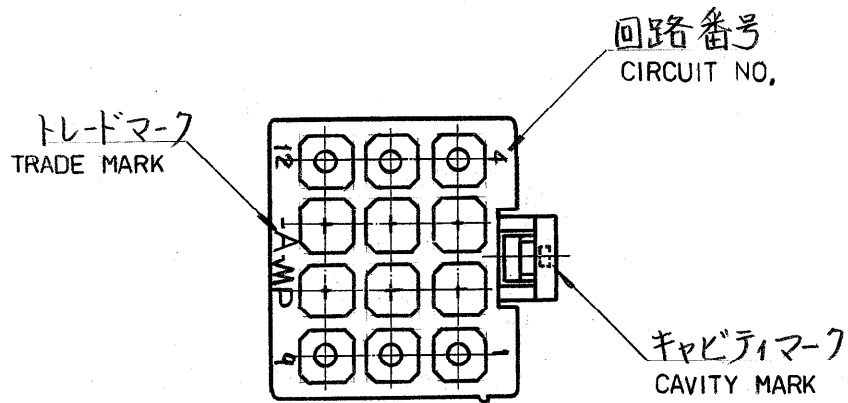

NOTES :

1. APPLIED CONTACT P/N : 170359, 170360, 170361, 170362
2. MATING CONN : CAP HOUSING P/N 172333
3. INSTRUCTION SHEET : IS-105J
4. PRODUCT SPEC : 108-5151
5. OBSOLETE PARTS: OBSOLETE CIS STREAMLINING PER D.RENAUD/D.SINISI