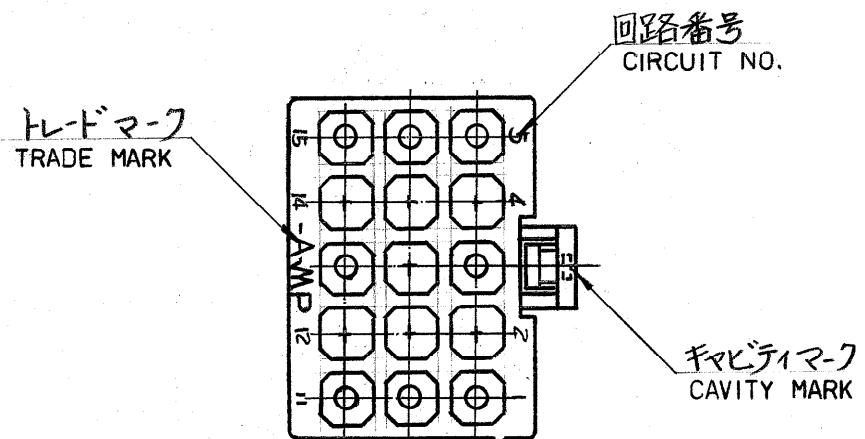

REV	DESCRIPTION	DATE	DWN	APVD
A3	REVISED PER ECR-16-010553	07AUG2017	BW	SG

NOTES :

1. APPLIED CONTACT P/N : 170359, 170360, 170361, 170362
 2. MATING CONN : CAP HOUSING P/N 172334
 3. INSTRUCTION SHEET : IS-105J
 4. PRODUCT SPEC : 108-5151
- △ OBSOLETE PARTS: OBSOLETE CIS STREAMLINING PER D.RENAUD/D.SINISI

注 :

1. 使用端子型番は 170359, 170360, 170361, 170362
2. 嵌合相手ハウジング型番は 172334
3. 取扱、説明書 : IS-105J
4. 通用製品仕様書 : 108-5151

△
OBSOLETE

黄 (YELLOW)	1-172342	-4
黒 (BLACK)	1-	-9
青 (BLUE)	1-	-6
緑 (GREEN)	1-	-5
赤 (RED)	1-	-2
自然色 (NATURAL)	172342	-1
色 (COLOR)	型番 (P/N)	

PRINT DIST 単位: 概 DIMENSIONS IN MM, DO NOT SCALE PRINT

X-ON Electronics

Largest Supplier of Electrical and Electronic Components

Click to view similar products for [Pin & Socket Connectors](#) category:

Click to view products by [TE Connectivity](#) manufacturer: