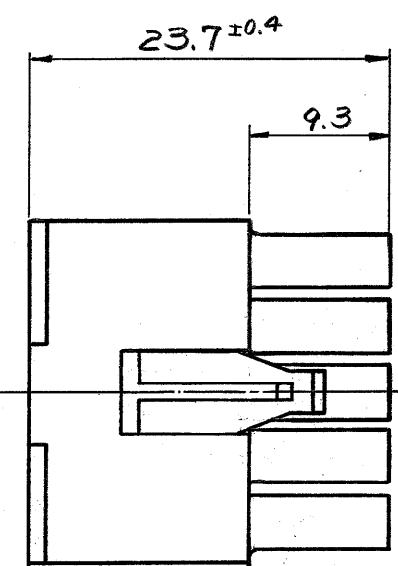

REV	DESCRIPTION	DATE	DWN	APVD
A3	REVISED PER ECR-16-010553	07AUG2017	BW	SG

NOTES :

1. APPLIED CONTACT P/N : 170359, 170360, 170361, 170362
 2. MATING CONN : CAP HOUSING P/N 172334
 3. INSTRUCTION SHEET : IS-105J
 4. PRODUCT SPEC : 108-5151
- △ OBSOLETE PARTS: OBSOLETE CIS STREAMLINING PER D.RENAUD/D.SINISI

注 :

1. 使用端子型番は 170359, 170360, 170361, 170362
2. 嵌合相手ハウジング型番は 172334
3. 取扱、説明書 : IS-105J
4. 通用製品仕様書 : 108-5151

△
OBSOLETE

黄 (YELLOW)	1-172342	-4
黒 (BLACK)	1-	-9
青 (BLUE)	1-	-6
緑 (GREEN)	1-	-5
赤 (RED)	1-	-2
自然色 (NATURAL)	172342	-1
色 (COLOR)	型番 (P/N)	

PRINT DIST 単位: 概 DIMENSIONS IN MM, DO NOT SCALE PRINT

X-ON Electronics

Largest Supplier of Electrical and Electronic Components

Click to view similar products for [Pin & Socket Connectors](#) category:

Click to view products by [TE Connectivity](#) manufacturer: