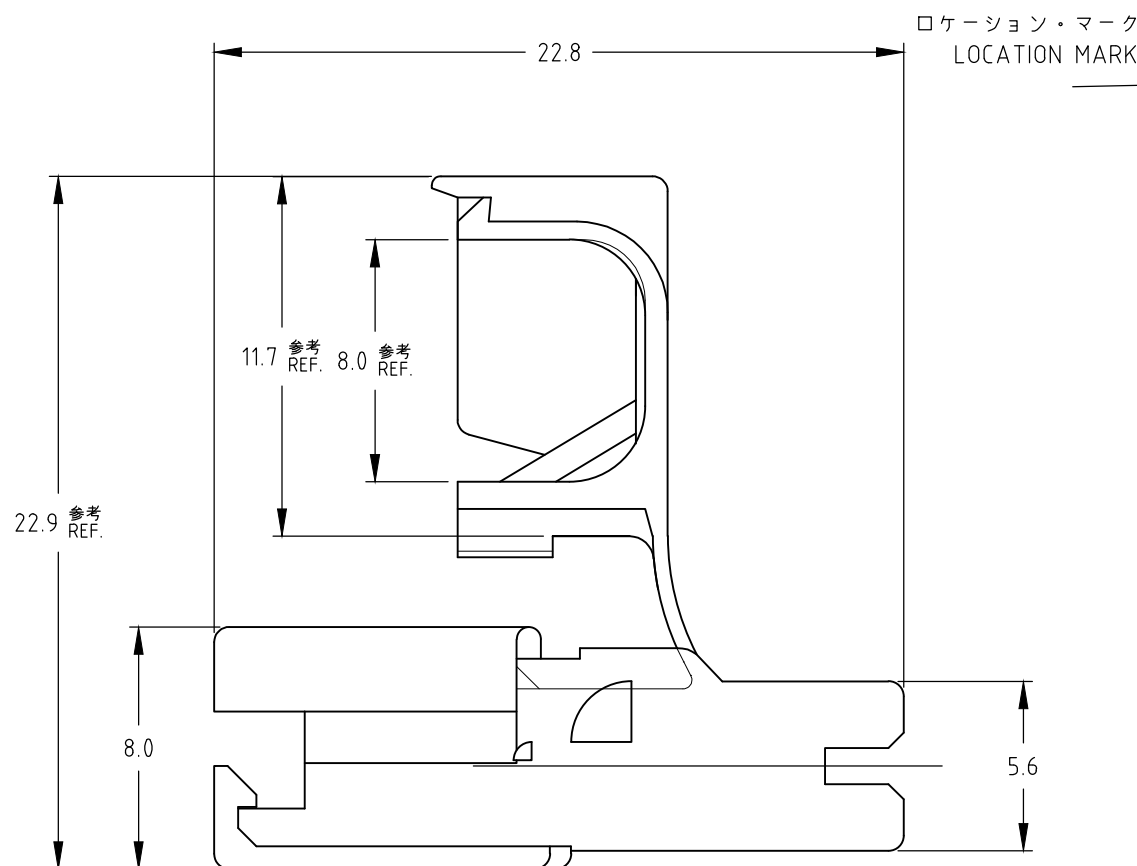

- 注；
- 適用コンタクト；
型番：172761,172782,172763
 - 取扱説明書；411-5212

- NOTES；
- APPLICABLE CONTACT PARTS NUMBER：172761,172762,172763
 - INSTRUCTION SHEET：411-5212
 - 3** OBSOLETE PARTS: OBSOLETE CIS STREAMLINING PER D.RENAUD/D.SINISI
 - 4** COMPLY WITH GLOW WIRE REQUIREMENT FOR PARTS OF NON-METALLIC MATERIAL SUPPORTING A CURRENT CARRYING CONNECTION DETAILED IN IEC 60335-1, SECTION 30 (GWT)
 - 5** GENERAL TOLRERANCE: ±0.3, ±2°

THIS DRAWING IS A CONTROLLED DOCUMENT.		DWN M.SUZUKI 17.APR.'02	STE TE Connectivity	
		CHK M.SHINDO 17.APR.'02		
DIMENSIONS: 単位： 耗 mm		APVD M.SHINDO 17.APR.'02	NAME 名称	
TOLERANCES UNLESS OTHERWISE SPECIFIED: 一般公差		PRODUCT SPEC 製品規格	250 SERIES FLAG POSITIVE LOCK MARK-II HOUSING	
0 PLC ± -		APPLICATION SPEC 取付適用規格	-	
1 PLC ± -		WEIGHT 0.000000	SIZE A3	CAGE CODE 00779
2 PLC ± -		CUSTOMER DRAWING	DRAWING NO 番号 G-172469	RESTRICTED TO -
3 PLC ± -			SCALE 尺度 4:1	SHEET 1 OF 1
4 PLC ± -				
ANGLES ±				
FINISH 仕上				
MATERIAL 材料 SEE TABLE				