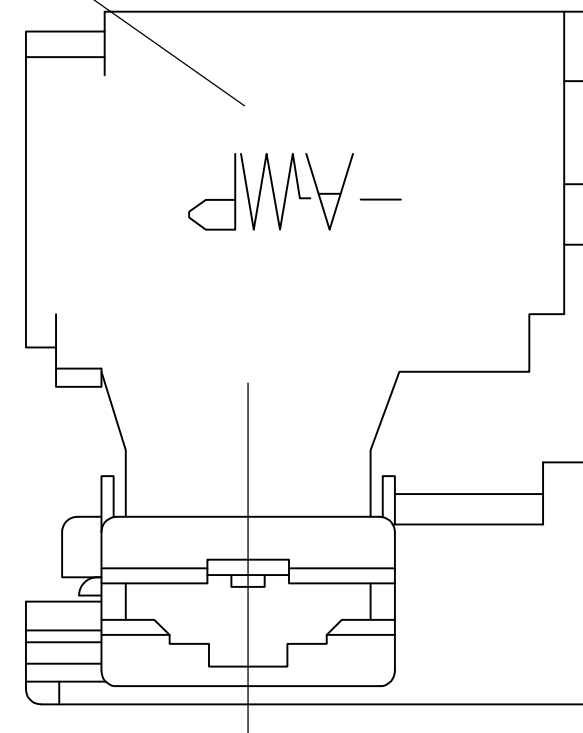

- 注；
- 適用コンタクト；
型番：172761,172782,172763
 - 取扱説明書；411-5212

- NOTES；
- APPLICABLE CONTACT PARTS NUMBER：172761,172762,172763
 - INSTRUCTION SHEET：411-5212
 - 3** OBSOLETE PARTS: OBSOLETE CIS STREAMLINING PER D.RENAUD/D.SINISI
 - 4** COMPLY WITH GLOW WIRE REQUIREMENT FOR PARTS OF NON-METALLIC MATERIAL SUPPORTING A CURRENT CARRYING CONNECTION DETAILED IN IEC 60335-1, SECTION 30 (GWT)
 - 5** GENERAL TOLRERANCE: ±0.3, ±2°

THIS DRAWING IS A CONTROLLED DOCUMENT.		DWN M.SUZUKI 17.APR.'02	STE TE Connectivity	
		CHK M.SHINDO 17.APR.'02		
DIMENSIONS: 単位： 耗 mm		APVD M.SHINDO 17.APR.'02	NAME 名称	
TOLERANCES UNLESS OTHERWISE SPECIFIED: 一般公差		PRODUCT SPEC 製品規格	250 SERIES FLAG POSITIVE LOCK MARK-II HOUSING	
0 PLC ± -		APPLICATION SPEC 取付適用規格	-	
1 PLC ± -		WEIGHT 0.000000	SIZE A3	CAGE CODE 00779
2 PLC ± -		CUSTOMER DRAWING	DRAWING NO 番号 G-172469	RESTRICTED TO -
3 PLC ± -			SCALE 尺度 4:1	SHEET 1 OF 1
4 PLC ± -				
ANGLES ±				
FINISH 仕上				
MATERIAL 材料 SEE TABLE				