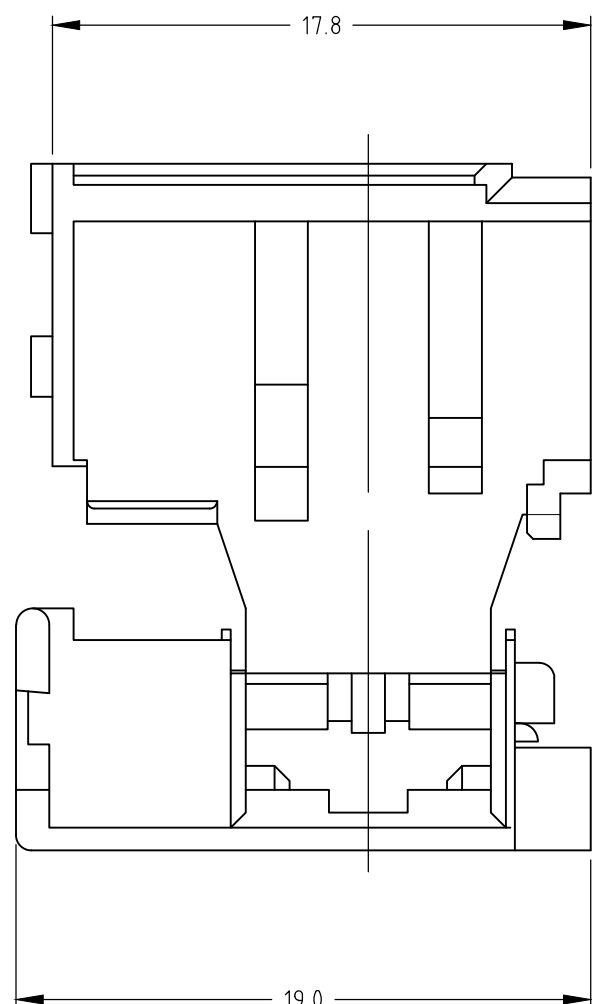

- 注；
- 適用コンタクト；
型番：172761,172782,172763
 - 取扱説明書；411-5212

- NOTES；
- APPLICABLE CONTACT PARTS NUMBER：172761,172762,172763
 - INSTRUCTION SHEET：411-5212
 - 3** OBSOLETE PARTS: OBSOLETE CIS STREAMLINING PER D.RENAUD/D.SINISI
 - 4** COMPLY WITH GLOW WIRE REQUIREMENT FOR PARTS OF NON-METALLIC MATERIAL SUPPORTING A CURRENT CARRYING CONNECTION DETAILED IN IEC 60335-1, SECTION 30 (GWT)
 - 5** GENERAL TOLRERANCE: ±0.3, ±2°

THIS DRAWING IS A CONTROLLED DOCUMENT.		DWN M.SUZUKI 17.APR.'02	STE TE Connectivity	
		CHK M.SHINDO 17.APR.'02		
DIMENSIONS: 単位： 耗 mm		APVD M.SHINDO 17.APR.'02	NAME 名称	
TOLERANCES UNLESS OTHERWISE SPECIFIED: 一般公差		PRODUCT SPEC 製品規格	250 SERIES FLAG POSITIVE LOCK MARK-II HOUSING	
0 PLC ± -		APPLICATION SPEC 取付適用規格	-	
1 PLC ± -		WEIGHT 0.000000	SIZE A3	CAGE CODE 00779
2 PLC ± -		CUSTOMER DRAWING	DRAWING NO 番号 G-172469	RESTRICTED TO -
3 PLC ± -			SCALE 尺度 4:1	SHEET 1 OF 1
4 PLC ± -				
ANGLES ±				
FINISH 仕上				
MATERIAL 材料 SEE TABLE				