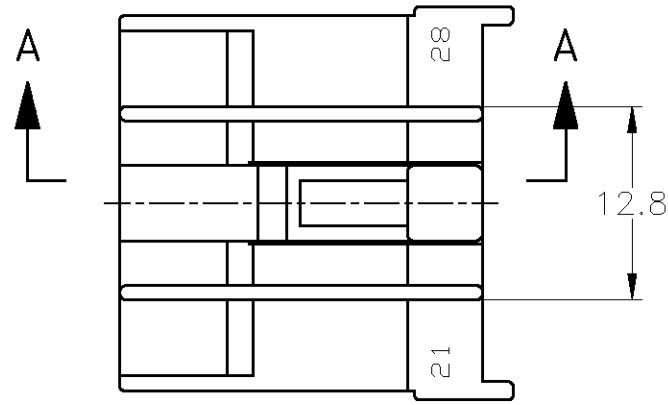

- 1. 適合ロックプレート型番 172853 (2ヶ)
- 2. [-Z-] 面より2mmの範囲で測定
- 1. PART NUMBER OF SECONDARY LOCKING PLATE 172853 (2 REQUIRED)
- 2. THESE DIMENSIONS TO BE MEASURED BETWEEN [-Z-] AND 2

BLACK	172852-2
COLOR	PART NUMBER

THIS DRAWING IS A CONTROLLED DOCUMENT.		DWN T.SHINOHARA 15APR09	Tyco Electronics Corporation Kawasaki, Japan	
DIMENSIONS: mm		CHK K.BETSUI 15APR09	NAME	
TOLERANCES UNLESS OTHERWISE SPECIFIED:		APVD K.BETSUI 15APR09	PRODUCT SPEC	
0 PLC ± - 1 PLC ± - 2 PLC ± - 3 PLC ± - 4 PLC ± - ANGLES ± -		PRODUCT SPEC 108-5124	PLUG HOUSING 16POSITION DLI CONNECTOR SECONDARY LOCK TYPE	
MATERIAL 66 NYLON		FINISH -	WEIGHT -	RESTRICTED TO -
一般公差 (GENERAL TOLERANCE) 10 ≥ ; ±0.2 30 ≥ > 10 ; ±0.25 100 ≥ > 30 ; ±0.3 ANGLE ; ±3°		APPLICATION SPEC -	SIZE A3	CAGE CODE 00779
		CUSTOMER DRAWING	DRAWING NO C-172852	SCALE 2:1
			SHEET 1 OF 1	REV A2