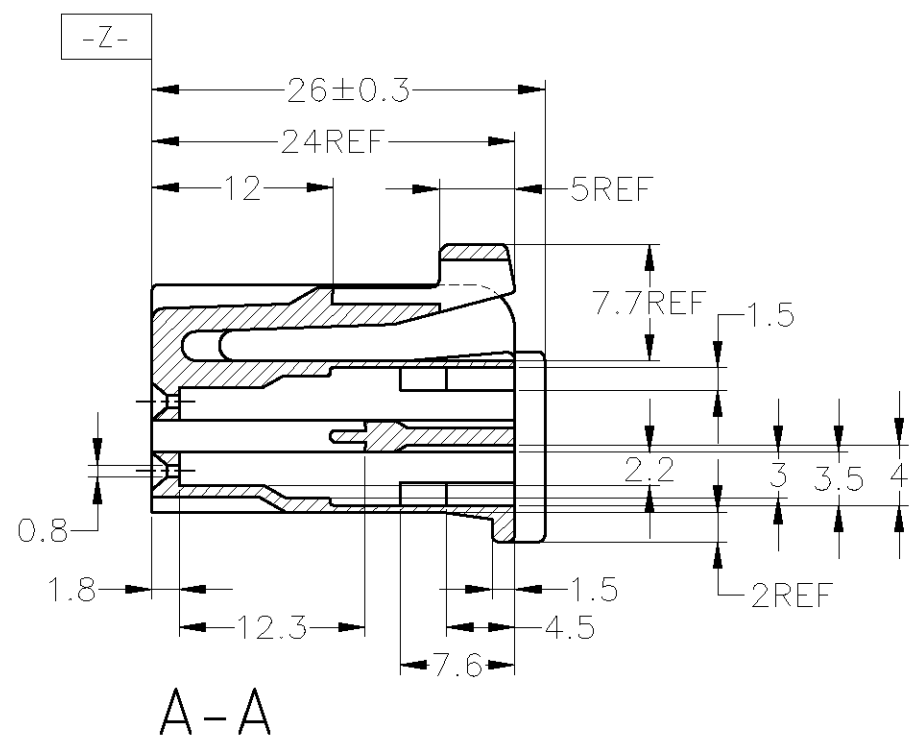

- 1. 適合ロックプレート型番 172853 (2ヶ)
- 2. [-Z-] 面より2mmの範囲で測定
- 1. PART NUMBER OF SECONDARY LOCKING PLATE 172853 (2 REQUIRED)
- 2. THESE DIMENSIONS TO BE MEASURED BETWEEN [-Z-] AND 2

BLACK	172852-2
COLOR	PART NUMBER

THIS DRAWING IS A CONTROLLED DOCUMENT.		DWN T.SHINOHARA 15APR09	Tyco Electronics Corporation Kawasaki, Japan	
DIMENSIONS: mm		CHK K.BETSUI 15APR09	NAME	
TOLERANCES UNLESS OTHERWISE SPECIFIED:		APVD K.BETSUI 15APR09	PRODUCT SPEC	
0 PLC ± - 1 PLC ± - 2 PLC ± - 3 PLC ± - 4 PLC ± - ANGLES ± -		PRODUCT SPEC 108-5124	PLUG HOUSING 16POSITION DLI CONNECTOR SECONDARY LOCK TYPE	
MATERIAL 66 NYLON		FINISH -	WEIGHT -	RESTRICTED TO -
一般公差 (GENERAL TOLERANCE) 10 ≥ ; ±0.2 30 ≥ > 10 ; ±0.25 100 ≥ > 30 ; ±0.3 ANGLE ; ±3°		APPLICATION SPEC -	SIZE A3	CAGE CODE 00779
		CUSTOMER DRAWING	DRAWING NO C-172852	SCALE 2:1
			SHEET 1 OF 1	REV A2