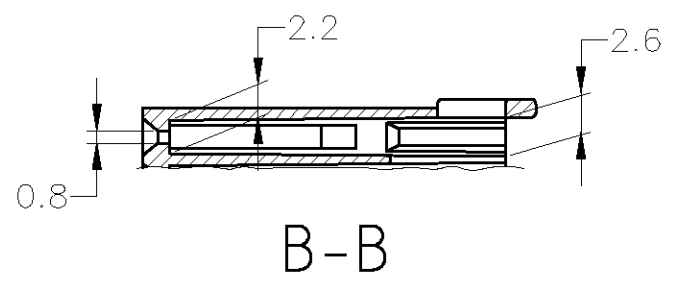

- 1. 適合ロックプレート型番 172853 (2ヶ)
- 2. [-Z-] 面より2mmの範囲で測定
- 1. PART NUMBER OF SECONDARY LOCKING PLATE 172853 (2 REQUIRED)
- 2. THESE DIMENSIONS TO BE MEASURED BETWEEN [-Z-] AND 2

BLACK	172852-2
COLOR	PART NUMBER

THIS DRAWING IS A CONTROLLED DOCUMENT.		DWN T.SHINOHARA 15APR09	Tyco Electronics Corporation Kawasaki, Japan	
DIMENSIONS: mm		CHK K.BETSUI 15APR09	NAME	
TOLERANCES UNLESS OTHERWISE SPECIFIED:		APVD K.BETSUI 15APR09	PRODUCT SPEC	
0 PLC ± - 1 PLC ± - 2 PLC ± - 3 PLC ± - 4 PLC ± - ANGLES ± -		PRODUCT SPEC 108-5124	PLUG HOUSING 16POSITION DLI CONNECTOR SECONDARY LOCK TYPE	
MATERIAL 66 NYLON		FINISH -	WEIGHT -	RESTRICTED TO -
一般公差 (GENERAL TOLERANCE) 10 ≥ ; ±0.2 30 ≥ > 10 ; ±0.25 100 ≥ > 30 ; ±0.3 ANGLE ; ±3°		APPLICATION SPEC -	SIZE A3	CAGE CODE 00779
		CUSTOMER DRAWING	DRAWING NO C-172852	SCALE 2:1
			SHEET 1 OF 1	REV A2