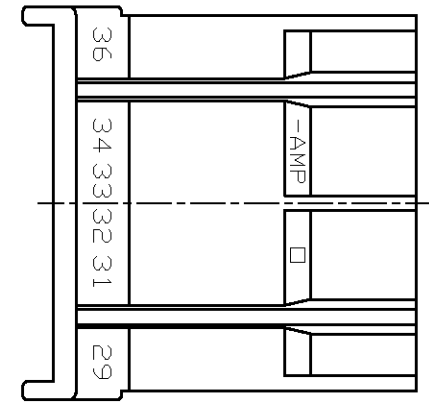

- 1. 適合ロックプレート型番 172853 (2ヶ)
- 2. [-Z-] 面より2mmの範囲で測定
- 1. PART NUMBER OF SECONDARY LOCKING PLATE 172853 (2 REQUIRED)
- 2. THESE DIMENSIONS TO BE MEASURED BETWEEN [-Z-] AND 2

BLACK	172852-2
COLOR	PART NUMBER

THIS DRAWING IS A CONTROLLED DOCUMENT.		DWN T.SHINOHARA 15APR09	Tyco Electronics Corporation Kawasaki, Japan	
DIMENSIONS: mm		CHK K.BETSUI 15APR09	NAME	
TOLERANCES UNLESS OTHERWISE SPECIFIED:		APVD K.BETSUI 15APR09	PRODUCT SPEC	
0 PLC ± - 1 PLC ± - 2 PLC ± - 3 PLC ± - 4 PLC ± - ANGLES ± -		PRODUCT SPEC 108-5124	PLUG HOUSING 16POSITION DLI CONNECTOR SECONDARY LOCK TYPE	
MATERIAL 66 NYLON		FINISH -	WEIGHT -	RESTRICTED TO -
一般公差 (GENERAL TOLERANCE) 10 ≥ ; ±0.2 30 ≥ > 10 ; ±0.25 100 ≥ > 30 ; ±0.3 ANGLE ; ±3°		APPLICATION SPEC -	SIZE A3	CAGE CODE 00779
		CUSTOMER DRAWING	DRAWING NO C-172852	SCALE 2:1
			SHEET 1 OF 1	REV A2