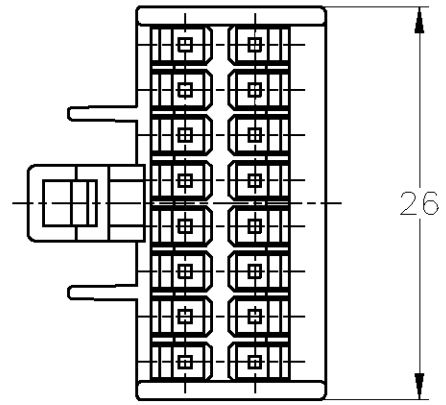

- 1. 適合ロックプレート型番 172853 (2ヶ)
- 2. [-Z-] 面より2mmの範囲で測定
- 1. PART NUMBER OF SECONDARY LOCKING PLATE 172853 (2 REQUIRED)
- 2. THESE DIMENSIONS TO BE MEASURED BETWEEN [-Z-] AND 2

BLACK	172852-2
COLOR	PART NUMBER

THIS DRAWING IS A CONTROLLED DOCUMENT.		DWN T.SHINOHARA 15APR09	Tyco Electronics Corporation Kawasaki, Japan	
DIMENSIONS: mm		CHK K.BETSUI 15APR09	NAME	
TOLERANCES UNLESS OTHERWISE SPECIFIED:		APVD K.BETSUI 15APR09	PRODUCT SPEC	
0 PLC ± - 1 PLC ± - 2 PLC ± - 3 PLC ± - 4 PLC ± - ANGLES ± -		PRODUCT SPEC 108-5124	PLUG HOUSING 16POSITION DLI CONNECTOR SECONDARY LOCK TYPE	
MATERIAL 66 NYLON		FINISH -	WEIGHT -	RESTRICTED TO -
一般公差 (GENERAL TOLERANCE) 10 ≥ ; ±0.2 30 ≥ > 10 ; ±0.25 100 ≥ > 30 ; ±0.3 ANGLE ; ±3°		APPLICATION SPEC -	SIZE A3	CAGE CODE 00779
		CUSTOMER DRAWING	DRAWING NO C-172852	SCALE 2:1
			SHEET 1 OF 1	REV A2