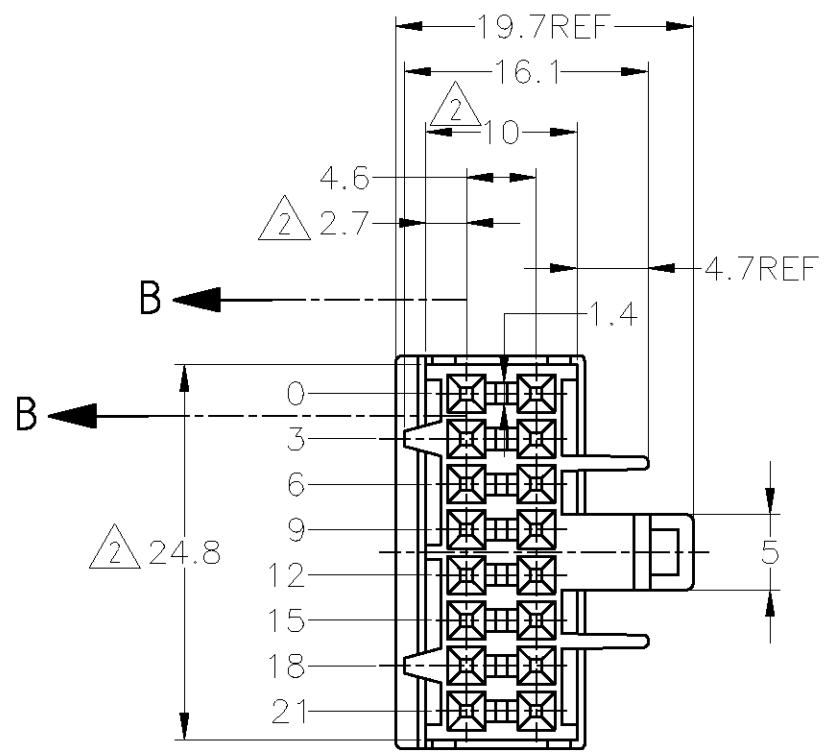

- 1. 適合ロックプレート型番 172853 (2ヶ)
- 2. [-Z-] 面より2mmの範囲で測定
- 1. PART NUMBER OF SECONDARY LOCKING PLATE 172853 (2 REQUIRED)
- 2. THESE DIMENSIONS TO BE MEASURED BETWEEN [-Z-] AND 2

BLACK	172852-2
COLOR	PART NUMBER

THIS DRAWING IS A CONTROLLED DOCUMENT.		DWN T.SHINOHARA 15APR09	Tyco Electronics Corporation Kawasaki, Japan	
DIMENSIONS: mm		CHK K.BETSUI 15APR09	NAME	
TOLERANCES UNLESS OTHERWISE SPECIFIED:		APVD K.BETSUI 15APR09	PRODUCT SPEC	
0 PLC ± - 1 PLC ± - 2 PLC ± - 3 PLC ± - 4 PLC ± - ANGLES ± -		PRODUCT SPEC 108-5124	PLUG HOUSING 16POSITION DLI CONNECTOR SECONDARY LOCK TYPE	
MATERIAL 66 NYLON		FINISH -	WEIGHT -	RESTRICTED TO -
一般公差 (GENERAL TOLERANCE) 10 ≥ ; ±0.2 30 ≥ > 10 ; ±0.25 100 ≥ > 30 ; ±0.3 ANGLE ; ±3°		APPLICATION SPEC -	SIZE A3	CAGE CODE 00779
		CUSTOMER DRAWING	DRAWING NO C-172852	SCALE 2:1
			SHEET 1 OF 1	REV A2