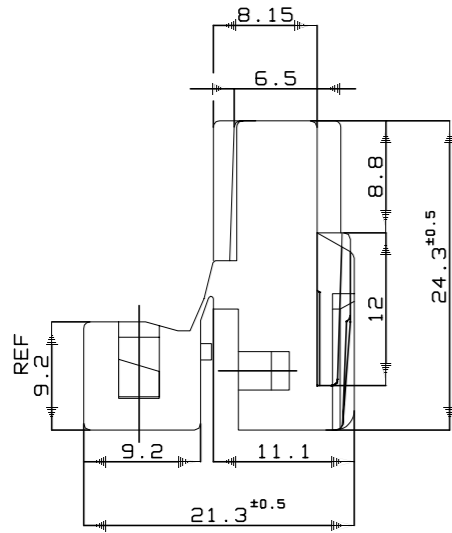

REVISIONS

P	LTR	DESCRIPTION	DATE	DWN	APVD
E		REVISED PER ECR-20-010049	14DEC2020	BH	E.W

RECOMMENDED MATING TAB DESIGN
 (FINISH) PLAIN OR ELECTRO-TIN
 (MATERIAL) 70/30 BRASS, 0.8MM THK
 (0.8t JIS-3100C-2600P-1/2H)

- NOTES ;
1. PRODUCT SPEC No.108-5164
 2. APPLICATION SPEC No.114-5060,114-5052
 3. CUSTOMER MANUAL No ; CM-177J
 4. APPLIED CONTACT P/N ; 170032,170452,170454,170456
 5. WORKMANSHIP OF THE TAB HOLE EDGES MUST BE SUCH THAT EDGES MUST BE FREE FROM THE BURRS, WITH THE SHEAR DROOP NOT EXCEEDING 0.1 MILLIMETER
 6. CLEARANCE LINE FOR TAB TO MATE WITH COUNTERPART HOUSING
 7. GENERAL TOLERANCE :
 x ≤ 10 : ±0.2
 10 < x ≤ 30 : ±0.25
 30 < x ≤ 100 : ±0.3
 ANGLE : ±3°

66 NYLON	BLACK	172864-2
66 NYLON	WHITE	172864-1
MATERIAL	COLOR	P/N

THIS DRAWING IS A CONTROLLED DOCUMENT.		DWN	-			
		CHK	-			
		APVD	-			
		PRODUCT SPEC	-			
DIMENSIONS: mm		TOLERANCES UNLESS OTHERWISE SPECIFIED:		NAME		
		0 PLC ±		250 SERIES AUTOMOTIVE POSITIVE DBL LOCK 2Pos COMBINATION HOUSING (T-TYPE)		
		1 PLC ±-				
MATERIAL		2 PLC ±-		DRAWING NO		
		3 PLC ±-		A300779 ©-172864		
		4 PLC ±-		RESTRICTED TO		
		ANGLES ±-		-		
		FINISH		SCALE 1:1		
				SHEET 1 of 1		
				REV E		