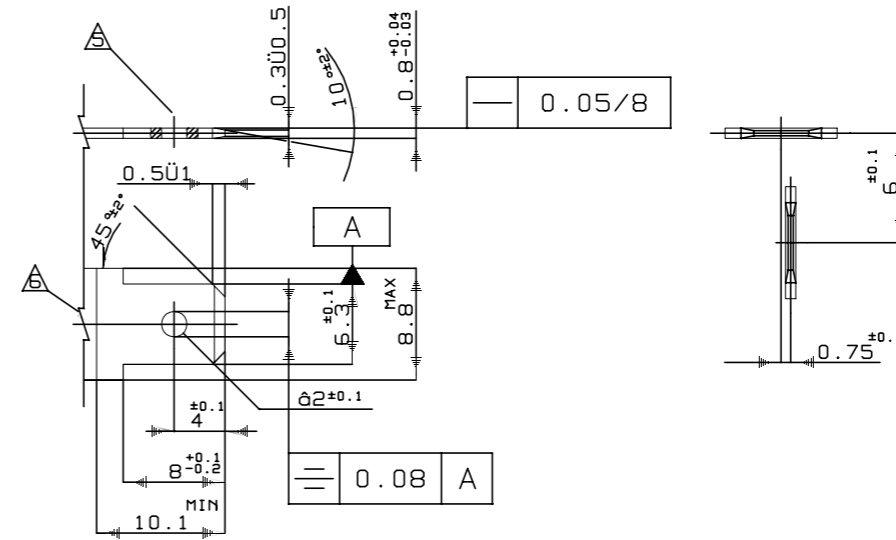

REVISIONS

P	LTR	DESCRIPTION	DATE	DWN	APVD
E		REVISED PER ECR-20-010049	14DEC2020	BH	E.W

RECOMMENDED MATING TAB DESIGN
 (FINISH) PLAIN OR ELECTRO-TIN
 (MATERIAL) 70/30 BRASS, 0.8MM THK
 (0.8t JIS-3100C-2600P-1/2H)

- NOTES ;
1. PRODUCT SPEC No.108-5164
 2. APPLICATION SPEC No.114-5060,114-5052
 3. CUSTOMER MANUAL No ; CM-177J
 4. APPLIED CONTACT P/N ; 170032,170452,170454,170456
 5. WORKMANSHIP OF THE TAB HOLE EDGES MUST BE SUCH THAT EDGES MUST BE FREE FROM THE BURRS, WITH THE SHEAR DROOP NOT EXCEEDING 0.1 MILLIMETER
 6. CLEARANCE LINE FOR TAB TO MATE WITH COUNTERPART HOUSING
 7. GENERAL TOLERANCE :
 x ≤ 10 : ±0.2
 10 < x ≤ 30 : ±0.25
 30 < x ≤ 100 : ±0.3
 ANGLE : ±3°

66 NYLON	BLACK	172864-2
66 NYLON	WHITE	172864-1
MATERIAL	COLOR	P/N

THIS DRAWING IS A CONTROLLED DOCUMENT.		DWN	-			
		CHK	-			
		APVD	-			
		PRODUCT SPEC	-			
DIMENSIONS: mm		TOLERANCES UNLESS OTHERWISE SPECIFIED:		NAME		
		0 PLC ±		250 SERIES AUTOMOTIVE POSITIVE DBL LOCK 2Pos COMBINATION HOUSING (T-TYPE)		
		1 PLC ±-				
MATERIAL		2 PLC ±-		DRAWING NO		
		3 PLC ±-		A300779 ©-172864		
		4 PLC ±-		RESTRICTED TO		
		ANGLES ±-		-		
		FINISH		SCALE 1:1		
				SHEET 1 of 1		
				REV E		