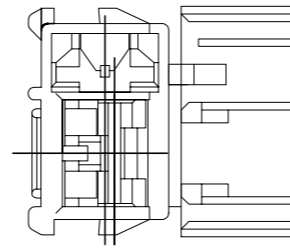

REVISIONS

P	LTR	DESCRIPTION	DATE	DWN	APVD
E		REVISED PER ECR-20-010049	14DEC2020	BH	E.W

RECOMMENDED MATING TAB DESIGN
 (FINISH) PLAIN OR ELECTRO-TIN
 (MATERIAL) 70/30 BRASS, 0.8MM THK
 (0.8t JIS-3100C-2600P-1/2H)

- NOTES ;
1. PRODUCT SPEC No.108-5164
 2. APPLICATION SPEC No.114-5060,114-5052
 3. CUSTOMER MANUAL No ; CM-177J
 4. APPLIED CONTACT P/N ; 170032,170452,170454,170456
 5. WORKMANSHIP OF THE TAB HOLE EDGES MUST BE SUCH THAT EDGES MUST BE FREE FROM THE BURRS, WITH THE SHEAR DROOP NOT EXCEEDING 0.1 MILLIMETER
 6. CLEARANCE LINE FOR TAB TO MATE WITH COUNTERPART HOUSING
 7. GENERAL TOLERANCE :
 x ≤ 10 : ±0.2
 10 < x ≤ 30 : ±0.25
 30 < x ≤ 100 : ±0.3
 ANGLE : ±3°

66 NYLON	BLACK	172864-2
66 NYLON	WHITE	172864-1
MATERIAL	COLOR	P/N

THIS DRAWING IS A CONTROLLED DOCUMENT.		DWN	-			
		CHK	-			
		APVD	-			
		PRODUCT SPEC	-			
DIMENSIONS: mm		TOLERANCES UNLESS OTHERWISE SPECIFIED:		NAME		
		0 PLC ±		250 SERIES AUTOMOTIVE POSITIVE DBL LOCK 2Pos COMBINATION HOUSING (T-TYPE)		
		1 PLC ±-				
MATERIAL		2 PLC ±-		DRAWING NO		
		3 PLC ±-		A300779 ©-172864		
		4 PLC ±-		RESTRICTED TO		
		ANGLES ±-		-		
		FINISH		SCALE 1:1		
				SHEET 1 of 1		
				REV E		