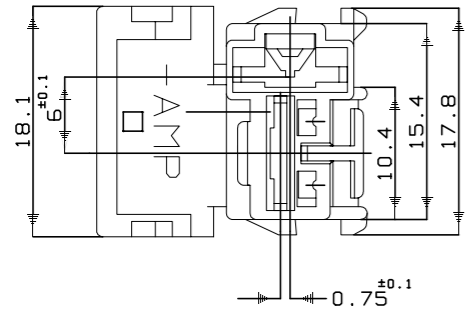

REVISIONS

P	LTR	DESCRIPTION	DATE	DWN	APVD
E		REVISED PER ECR-20-010049	14DEC2020	BH	E.W

RECOMMENDED MATING TAB DESIGN
 (FINISH) PLAIN OR ELECTRO-TIN
 (MATERIAL) 70/30 BRASS, 0.8MM THK
 (0.8t JIS-3100C-2600P-1/2H)

- NOTES ;
1. PRODUCT SPEC No.108-5164
 2. APPLICATION SPEC No.114-5060,114-5052
 3. CUSTOMER MANUAL No ; CM-177J
 4. APPLIED CONTACT P/N ; 170032,170452,170454,170456
 5. WORKMANSHIP OF THE TAB HOLE EDGES MUST BE SUCH THAT EDGES MUST BE FREE FROM THE BURRS, WITH THE SHEAR DROOP NOT EXCEEDING 0.1 MILLIMETER
 6. CLEARANCE LINE FOR TAB TO MATE WITH COUNTERPART HOUSING
 7. GENERAL TOLERANCE :
 x ≤ 10 : ±0.2
 10 < x ≤ 30 : ±0.25
 30 < x ≤ 100 : ±0.3
 ANGLE : ±3°

66 NYLON	BLACK	172864-2
66 NYLON	WHITE	172864-1
MATERIAL	COLOR	P/N

THIS DRAWING IS A CONTROLLED DOCUMENT.		DWN	-			
		CHK	-			
		APVD	-			
		PRODUCT SPEC	-			
DIMENSIONS: mm		TOLERANCES UNLESS OTHERWISE SPECIFIED:		NAME		
		0 PLC ±		250 SERIES AUTOMOTIVE POSITIVE DBL LOCK 2Pos COMBINATION HOUSING (T-TYPE)		
		1 PLC ±-				
MATERIAL		2 PLC ±-		DRAWING NO		
		3 PLC ±-		A300779 ©-172864		
		4 PLC ±-		RESTRICTED TO		
		ANGLES ±-		-		
		FINISH		SCALE 1:1		
				SHEET 1 of 1		
				REV E		