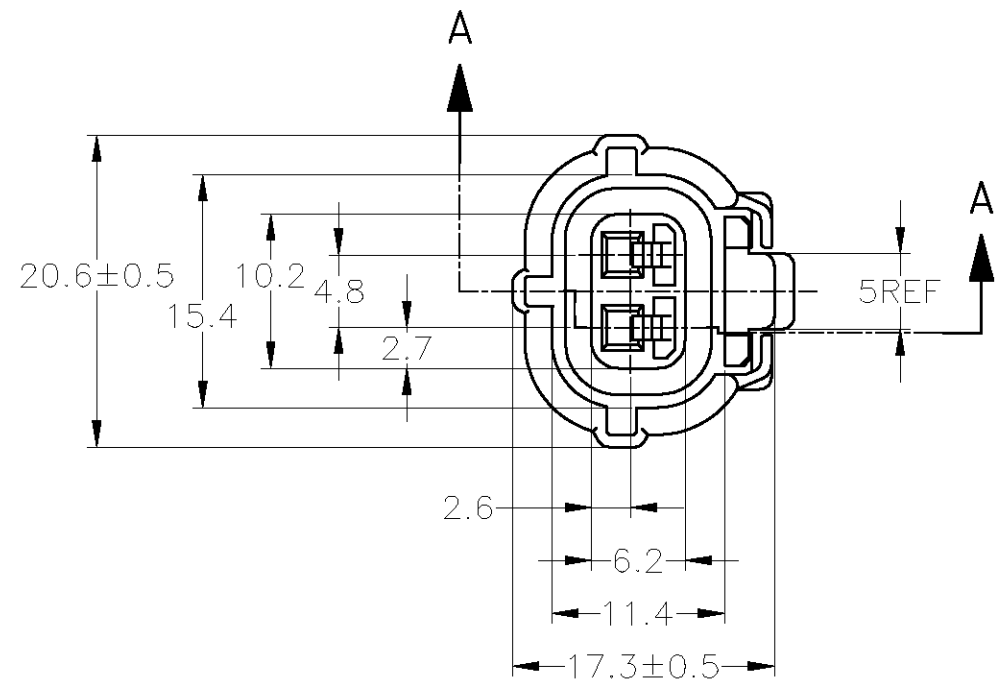

- 1. 嵌合相手型番：173063
 - 2. 適用端子：171630, 171662
 - 3. 本品はプラグハウジング単体にシールリングがアッセンブリされたものである。
 - 4. 製品規格：108-5179
-
- 1. CAP HOUSING TO BE MATED: 173063
 - 2. APPLIED TERMINAL: 171630, 171662
 - 3. THIS PART IS COMPOSED OF PLUG HOUSING AND SEAL RING
 - 4. PRODUCT SPECIFICATION: 108-5179

BLACK	173090-2
COLOR	PART NUMBER

TOLERANCES UNLESS OTHERWISE SPECIFIED:

10 ≥	: ±0.2
30 ≥ > 10	: ±0.25
100 ≥ > 30	: ±0.3
ANGLE : ±3°	

THIS DRAWING IS A CONTROLLED DOCUMENT.		DWN T.SHINOHARA 19MAR2012		STE TE Connectivity	
DIMENSIONS: mm		CHK K.BETSUI 19MAR2012			
TOLERANCES UNLESS OTHERWISE SPECIFIED:		APVD K.BETSUI 19MAR2012		NAME	
0 PLC ± -		PRODUCT SPEC		2 POSITION PLUG HOUSING	
1 PLC ± -		108-5179		070 SERIES ECONOSEAL J-II	
2 PLC ± -		APPLICATION SPEC		SIZE	CAGE CODE
3 PLC ± -		-		A3	00779
4 PLC ± -		WEIGHT		DRAWING NO	
ANGLES ± -		-		C-173090	
FINISH		-		RESTRICTED TO	
MATERIAL PBT		CUSTOMER DRAWING		-	
		SCALE 2:1		SHEET 1 OF 1	
				REV 01	