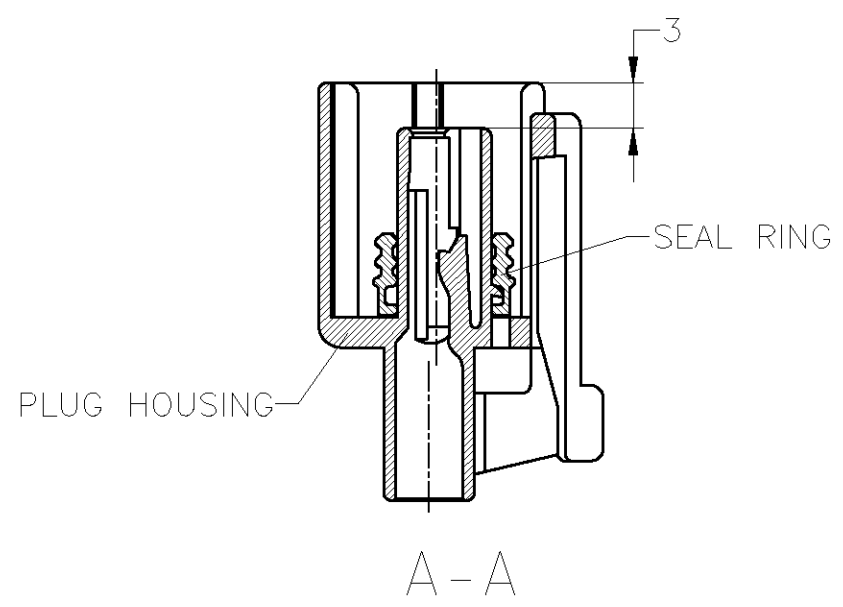

- 1. 嵌合相手型番：173063
 - 2. 適用端子：171630, 171662
 - 3. 本品はプラグハウジング単体にシールリングがアッセンブリされたものである。
 - 4. 製品規格：108-5179
-
- 1. CAP HOUSING TO BE MATED: 173063
 - 2. APPLIED TERMINAL: 171630, 171662
 - 3. THIS PART IS COMPOSED OF PLUG HOUSING AND SEAL RING
 - 4. PRODUCT SPECIFICATION: 108-5179

BLACK	173090-2
COLOR	PART NUMBER

TOLERANCES UNLESS OTHERWISE SPECIFIED:

10 ≥	: ±0.2
30 ≥ > 10	: ±0.25
100 ≥ > 30	: ±0.3
ANGLE : ±3°	

THIS DRAWING IS A CONTROLLED DOCUMENT.		DWN T.SHINOHARA 19MAR2012		STE TE Connectivity	
DIMENSIONS: mm		CHK K.BETSUI 19MAR2012			
TOLERANCES UNLESS OTHERWISE SPECIFIED:		APVD K.BETSUI 19MAR2012		NAME	
0 PLC ± -		PRODUCT SPEC		2 POSITION PLUG HOUSING	
1 PLC ± -		108-5179		070 SERIES ECONOSEAL J-II	
2 PLC ± -		APPLICATION SPEC		SIZE	CAGE CODE
3 PLC ± -		-		A3	00779
4 PLC ± -		WEIGHT		DRAWING NO	
ANGLES ± -		-		C-173090	
FINISH		-		RESTRICTED TO	
MATERIAL PBT		CUSTOMER DRAWING		-	
		SCALE 2:1		SHEET 1 OF 1	
				REV 01	