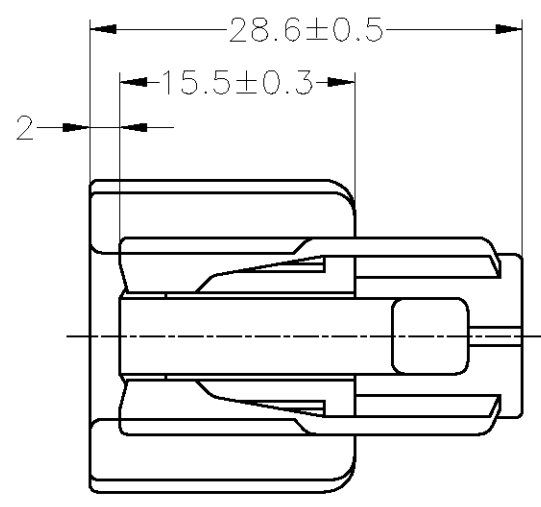

- 1. 嵌合相手型番：173063
 - 2. 適用端子：171630, 171662
 - 3. 本品はプラグハウジング単体にシールリングがアッセンブリされたものである。
 - 4. 製品規格：108-5179
-
- 1. CAP HOUSING TO BE MATED: 173063
 - 2. APPLIED TERMINAL: 171630, 171662
 - 3. THIS PART IS COMPOSED OF PLUG HOUSING AND SEAL RING
 - 4. PRODUCT SPECIFICATION: 108-5179

BLACK	173090-2
COLOR	PART NUMBER

TOLERANCES UNLESS OTHERWISE SPECIFIED:

10 ≥	: ±0.2
30 ≥ > 10	: ±0.25
100 ≥ > 30	: ±0.3
ANGLE : ±3°	

THIS DRAWING IS A CONTROLLED DOCUMENT.		DWN T.SHINOHARA 19MAR2012		STE TE Connectivity	
DIMENSIONS: mm		CHK K.BETSUI 19MAR2012			
TOLERANCES UNLESS OTHERWISE SPECIFIED:		APVD K.BETSUI 19MAR2012		NAME	
0 PLC ± -		PRODUCT SPEC		2 POSITION PLUG HOUSING	
1 PLC ± -		108-5179		070 SERIES ECONOSEAL J-II	
2 PLC ± -		APPLICATION SPEC		SIZE	CAGE CODE
3 PLC ± -		-		A3	00779
4 PLC ± -		WEIGHT		DRAWING NO	
ANGLES ± -		-		C-173090	
FINISH		-		RESTRICTED TO	
MATERIAL PBT		CUSTOMER DRAWING		-	
		SCALE 2:1		SHEET 1 OF 1	
				REV 01	