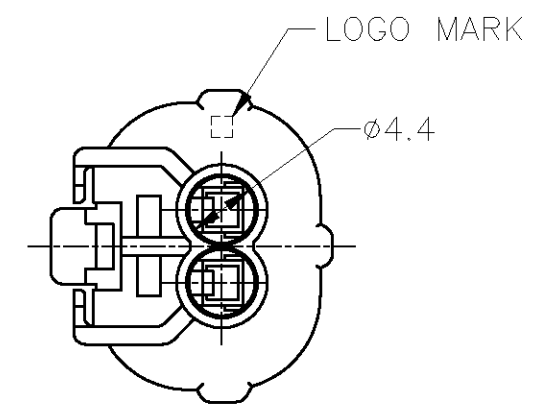

- 1. 嵌合相手型番：173063
 - 2. 適用端子：171630, 171662
 - 3. 本品はプラグハウジング単体にシールリングがアッセンブリされたものである。
 - 4. 製品規格：108-5179
-
- 1. CAP HOUSING TO BE MATED: 173063
 - 2. APPLIED TERMINAL: 171630, 171662
 - 3. THIS PART IS COMPOSED OF PLUG HOUSING AND SEAL RING
 - 4. PRODUCT SPECIFICATION: 108-5179

BLACK	173090-2
COLOR	PART NUMBER

TOLERANCES UNLESS OTHERWISE SPECIFIED:

10 ≥	: ±0.2
30 ≥ > 10	: ±0.25
100 ≥ > 30	: ±0.3
ANGLE : ±3°	

THIS DRAWING IS A CONTROLLED DOCUMENT.		DWN T.SHINOHARA 19MAR2012		STE TE Connectivity	
DIMENSIONS: mm		CHK K.BETSUI 19MAR2012			
TOLERANCES UNLESS OTHERWISE SPECIFIED:		APVD K.BETSUI 19MAR2012		NAME	
0 PLC ± -		PRODUCT SPEC		2 POSITION PLUG HOUSING	
1 PLC ± -		108-5179		070 SERIES ECONOSEAL J-II	
2 PLC ± -		APPLICATION SPEC		SIZE	CAGE CODE
3 PLC ± -		-		A3	00779
4 PLC ± -		WEIGHT		DRAWING NO	
ANGLES ± -		-		C-173090	
FINISH		-		RESTRICTED TO	
MATERIAL PBT		CUSTOMER DRAWING		-	
		SCALE 2:1		SHEET 1 OF 1	
				REV 01	