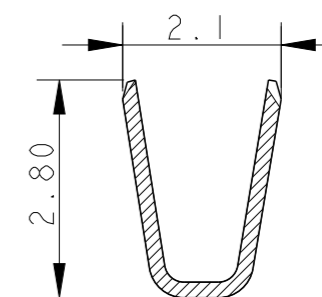

LOC  
DY

DIST  
-

REVISIONS

P	LTR	DESCRIPTION	DATE	DWN	APVD
B4		REVISED ECR-11-018257	2SEP11	LYM	LSF

SEC A-A

NOTES:

- 1 MATERIAL: PHOSPHOR BRONZE, THICKNESS: 0.20mm
- 2 FINISH: PRE-TIN PLATED
- 3. ACCEPTS HOUSING: 1735447, 2041423
- 4. APPLICABLE WIRES: AWG #30~#24
- 5. INSULATION O.D.: 0.9 TO 1.5mm

SEC B-B

SEC C-C

P/N: 1735801-1 AS SHOWN

THIS DRAWING IS A CONTROLLED DOCUMENT.		DWN WYLEE 28APR2009	TE Connectivity		
DIMENSIONS: mm		CHK LEE YM 18MAR2011			
TOLERANCES UNLESS OTHERWISE SPECIFIED:		APVD SE LEONG 18MAR2011	NAME 2.0mm PITCH HPI CRIMP CONTACT		
0 PLC ±- 1 PLC ±0.3 2 PLC ±0.3 3 PLC ±- 4 PLC ±- ANGLES ±-		PRODUCT SPEC 108-51087	SIZE A3	CAGE CODE 00779	DRAWING NO 1735801
MATERIAL 1		FINISH 2	RESTRICTED TO -		SCALE NTS
		APPLICATION SPEC 114-57011	SHEET 1 OF 1		REV B4
		WEIGHT -	CUSTOMER DRAWING		