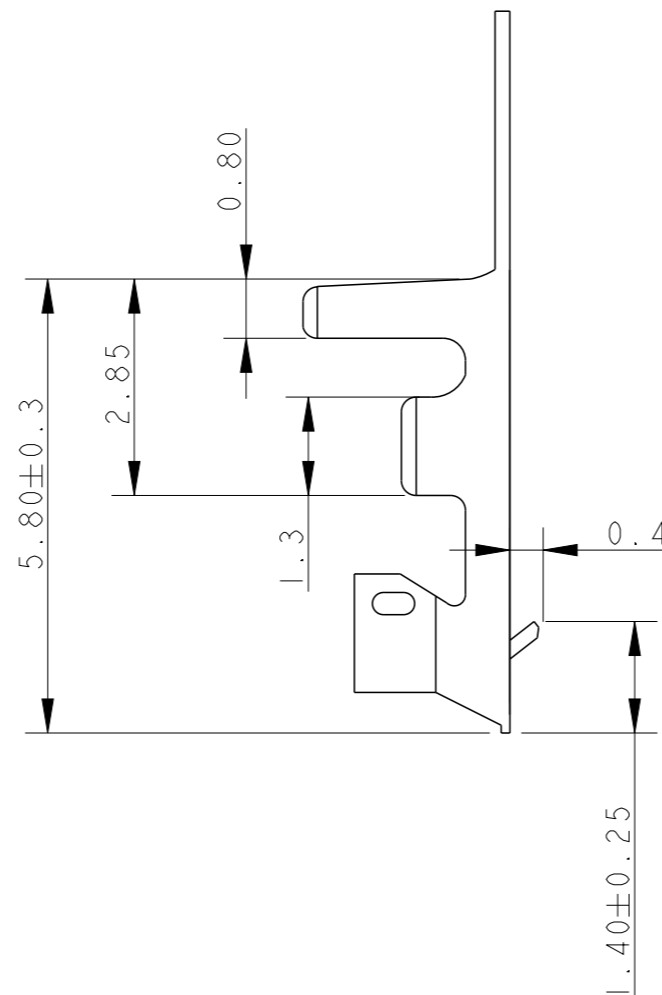

LOC  
DY

DIST  
-

REVISIONS

P	LTR	DESCRIPTION	DATE	DWN	APVD
B4		REVISED ECR-11-018257	2SEP11	LYM	LSF

SEC A-A

NOTES:

- 1 MATERIAL: PHOSPHOR BRONZE, THICKNESS: 0.20mm
- 2 FINISH: PRE-TIN PLATED
- 3. ACCEPTS HOUSING: 1735447, 2041423
- 4. APPLICABLE WIRES: AWG #30~#24
- 5. INSULATION O.D.: 0.9 TO 1.5mm

SEC B-B

SEC C-C

P/N: 1735801-1 AS SHOWN

THIS DRAWING IS A CONTROLLED DOCUMENT.		DWN WYLEE 28APR2009	TE Connectivity		
DIMENSIONS: mm		CHK LEE YM 18MAR2011			
TOLERANCES UNLESS OTHERWISE SPECIFIED:		APVD SE LEONG 18MAR2011	NAME 2.0mm PITCH HPI CRIMP CONTACT		
0 PLC ±- 1 PLC ±0.3 2 PLC ±0.3 3 PLC ±- 4 PLC ±- ANGLES ±-		PRODUCT SPEC 108-51087	SIZE A3	CAGE CODE 00779	DRAWING NO 1735801
MATERIAL 1		FINISH 2	RESTRICTED TO -		SCALE NTS
		APPLICATION SPEC 114-57011	SHEET 1 OF 1		REV B4
		WEIGHT -	CUSTOMER DRAWING		