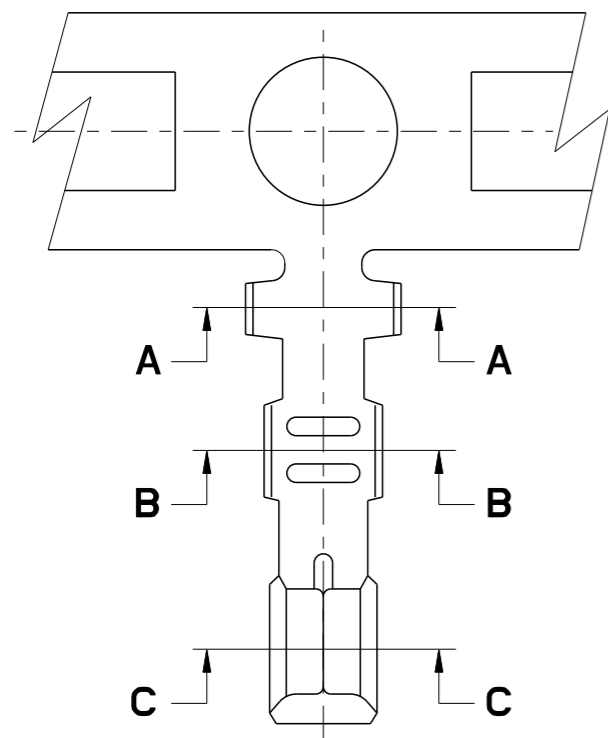

LOC  
DY

DIST  
-

REVISIONS

P	LTR	DESCRIPTION	DATE	DWN	APVD
B4		REVISED ECR-11-018257	2SEP11	LYM	LSF

SEC A-A

NOTES:

- 1 MATERIAL: PHOSPHOR BRONZE, THICKNESS: 0.20mm
- 2 FINISH: PRE-TIN PLATED
- 3. ACCEPTS HOUSING: 1735447, 2041423
- 4. APPLICABLE WIRES: AWG #30~#24
- 5. INSULATION O.D.: 0.9 TO 1.5mm

SEC B-B

SEC C-C

P/N: 1735801-1 AS SHOWN

THIS DRAWING IS A CONTROLLED DOCUMENT.		DWN WYLEE 28APR2009	TE Connectivity		
DIMENSIONS: mm		CHK LEE YM 18MAR2011			
TOLERANCES UNLESS OTHERWISE SPECIFIED:		APVD SE LEONG 18MAR2011	NAME 2.0mm PITCH HPI CRIMP CONTACT		
0 PLC ±- 1 PLC ±0.3 2 PLC ±0.3 3 PLC ±- 4 PLC ±- ANGLES ±-		PRODUCT SPEC 108-51087	SIZE A3	CAGE CODE 00779	DRAWING NO 1735801
MATERIAL 1		FINISH 2	RESTRICTED TO -		SCALE NTS
		APPLICATION SPEC 114-57011	SHEET 1 OF 1		REV B4
		WEIGHT -	CUSTOMER DRAWING		