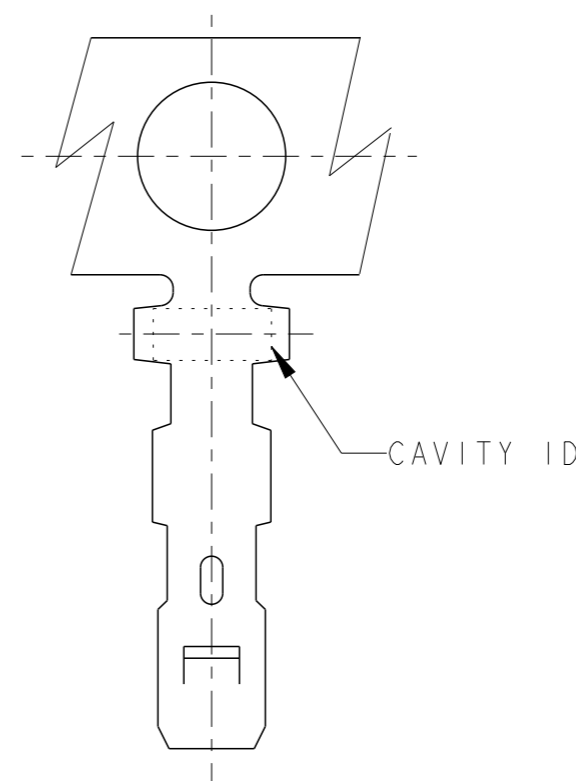

LOC  
DY

DIST  
-

REVISIONS

P	LTR	DESCRIPTION	DATE	DWN	APVD
B4		REVISED ECR-11-018257	2SEP11	LYM	LSF

SEC A-A

NOTES:

- 1 MATERIAL: PHOSPHOR BRONZE, THICKNESS: 0.20mm
- 2 FINISH: PRE-TIN PLATED
- 3. ACCEPTS HOUSING: 1735447, 2041423
- 4. APPLICABLE WIRES: AWG #30~#24
- 5. INSULATION O.D.: 0.9 TO 1.5mm

SEC B-B

SEC C-C

P/N: 1735801-1 AS SHOWN

THIS DRAWING IS A CONTROLLED DOCUMENT.		DWN WYLEE 28APR2009	TE Connectivity		
DIMENSIONS: mm		CHK LEE YM 18MAR2011			
TOLERANCES UNLESS OTHERWISE SPECIFIED:		APVD SE LEONG 18MAR2011	NAME 2.0mm PITCH HPI CRIMP CONTACT		
0 PLC ±- 1 PLC ±0.3 2 PLC ±0.3 3 PLC ±- 4 PLC ±- ANGLES ±-		PRODUCT SPEC 108-51087	SIZE A3	CAGE CODE 00779	DRAWING NO 1735801
MATERIAL 1		FINISH 2	RESTRICTED TO -		SCALE NTS
		APPLICATION SPEC 114-57011	SHEET 1 OF 1		REV B4
		WEIGHT -	CUSTOMER DRAWING		