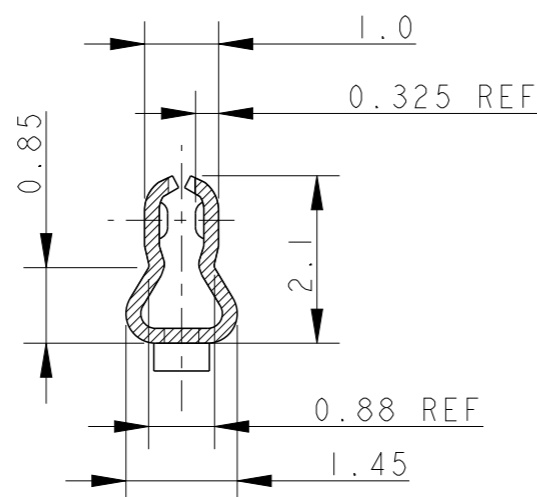

LOC  
DY

DIST  
-

REVISIONS

P	LTR	DESCRIPTION	DATE	DWN	APVD
B4		REVISED ECR-11-018257	2SEP11	LYM	LSF

SEC A-A

NOTES:

- 1 MATERIAL: PHOSPHOR BRONZE, THICKNESS: 0.20mm
- 2 FINISH: PRE-TIN PLATED
- 3. ACCEPTS HOUSING: 1735447, 2041423
- 4. APPLICABLE WIRES: AWG #30~#24
- 5. INSULATION O.D.: 0.9 TO 1.5mm

SEC B-B

SEC C-C

P/N: 1735801-1 AS SHOWN

THIS DRAWING IS A CONTROLLED DOCUMENT.		DWN WYLEE 28APR2009	TE Connectivity		
DIMENSIONS: mm		CHK LEE YM 18MAR2011			
TOLERANCES UNLESS OTHERWISE SPECIFIED:		APVD SE LEONG 18MAR2011	NAME 2.0mm PITCH HPI CRIMP CONTACT		
0 PLC ±- 1 PLC ±0.3 2 PLC ±0.3 3 PLC ±- 4 PLC ±- ANGLES ±-		PRODUCT SPEC 108-51087	SIZE A3	CAGE CODE 00779	DRAWING NO 1735801
MATERIAL 1		FINISH 2	RESTRICTED TO -		SCALE NTS
		APPLICATION SPEC 114-57011	SHEET 1 OF 1		REV B4
		WEIGHT -	CUSTOMER DRAWING		