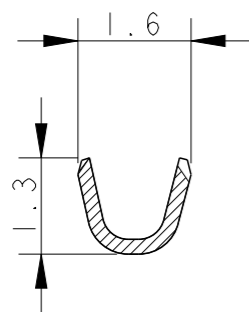

LOC  
DY

DIST  
-

REVISIONS

P	LTR	DESCRIPTION	DATE	DWN	APVD
B4		REVISED ECR-11-018257	2SEP11	LYM	LSF

SEC A-A

NOTES:

- 1 MATERIAL: PHOSPHOR BRONZE, THICKNESS: 0.20mm
- 2 FINISH: PRE-TIN PLATED
- 3. ACCEPTS HOUSING: 1735447, 2041423
- 4. APPLICABLE WIRES: AWG #30~#24
- 5. INSULATION O.D.: 0.9 TO 1.5mm

SEC B-B

SEC C-C

P/N: 1735801-1 AS SHOWN

THIS DRAWING IS A CONTROLLED DOCUMENT.		DWN WYLEE 28APR2009	TE Connectivity		
DIMENSIONS: mm		CHK LEE YM 18MAR2011			
TOLERANCES UNLESS OTHERWISE SPECIFIED:		APVD SE LEONG 18MAR2011	NAME 2.0mm PITCH HPI CRIMP CONTACT		
0 PLC ±- 1 PLC ±0.3 2 PLC ±0.3 3 PLC ±- 4 PLC ±- ANGLES ±-		PRODUCT SPEC 108-51087	SIZE A3	CAGE CODE 00779	DRAWING NO 1735801
MATERIAL 1		FINISH 2	RESTRICTED TO -		SCALE NTS
		APPLICATION SPEC 114-57011	SHEET 1 OF 1		REV B4
		WEIGHT -	CUSTOMER DRAWING		