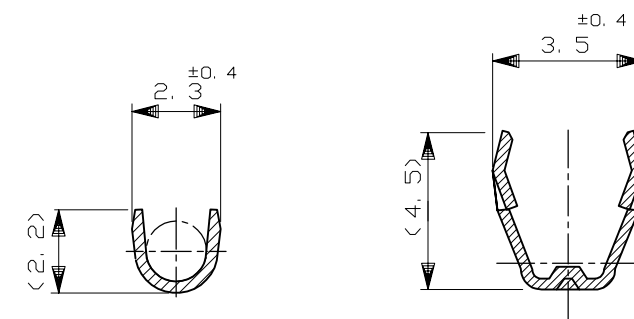

P	LTR	DESCRIPTION	DATE	DWN	APVD
G1	REVISED	ECR-19-018615	17JUL2020	DM	HK

WIRE RANGE ID MARK
 (<"S" SIZE MARK>
 <STAMPED ON BOTTOM>
 端子識別マーク"S"
 (底面に刻印)

断面 A-A
SECT A-A

断面 B-B
SECT B-B

断面 A-A
SECT A-A
(175026のみ適用)
(ONLY 175026)

断面 B-B
SECT B-B
(175026のみ適用)
(ONLY 175026)

	△3/5 部分金めっき SELECTIVE GOLD	黄銅 板厚0.3 BRASS t0.3	1-173630-2
175026-7	△3/4 部分金めっき SELECTIVE GOLD	リン青銅 板厚0.3 PHOS BRO. t0.3	173630-7
175026-6	錫めっき済み PRE-TINNED	銅合金 板厚0.3 COPPER ALLOY t0.3	173630-6
	△3/4 部分金めっき SELECTIVE GOLD	黄銅 板厚0.3 BRASS t0.3	173630-2
175026-1	錫めっき済み PRE-TINNED	黄銅 板厚0.3 BRASS t0.3	173630-1
パラ端子型番 L/P NUMBER	仕上 FINISH	材料 MATERIAL	型番 PART NUMBER

- 製品規格 ; 108-5216, 108-5231, 108-5264
- 取付適用規格 ; 114-5091
- △3 部分金めっき (接触面のみ)
- △4 識別用金めっき (全周)
- △5 部分金めっき (両側のみ)

- SPEC; 108-5216, 108-5231, 108-5264
- APPLICATION SPEC; 114-5091
- △3 SELECTIVE GOLD PLATING (ONLY CONTACT SIDE)
- △4 GOLD PLATING FOR DISCERNMENT (ALL AROUND)
- △5 SELECTIVE GOLD PLATING (ONLY BOTH SIDES OF THE BOX)

DWN	T.SAGAWA	9/28'87	TE Connectivity
CHK	M.MATSUSAKA	10/6'87	
APVD	M.NOGUCHI	10/7'87	
PRODUCT SPEC			
APPLICATION SPEC			
NAME			070 SERIES RECEPTACLE CONTACT
SIZE	CAGE CODE	DRAWING NO	RESTRICTED TO
	A300779	C-173630	
CUSTOMER DRAWING			SCALE 5:1 SHEET 1 OF 1 REV G1