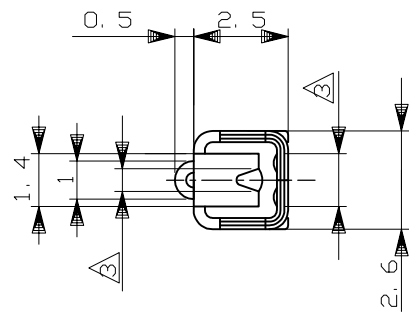

P	LTR	DESCRIPTION	DATE	DWN	APVD
G1	REVISED	ECR-19-018615	17JUL2020	DM	HK

WIRE RANGE ID MARK
 (<"S" SIZE MARK>
 <STAMPED ON BOTTOM>
 端子識別マーク"S"
 (底面に刻印)

断面 A-A
SECT A-A

断面 B-B
SECT B-B

断面 A-A
SECT A-A
(175026のみ適用)
(ONLY 175026)

断面 B-B
SECT B-B
(175026のみ適用)
(ONLY 175026)

	△3/5 部分金めっき SELECTIVE GOLD	黄銅 板厚0.3 BRASS t0.3	1-173630-2
175026-7	△3/4 部分金めっき SELECTIVE GOLD	リン青銅 板厚0.3 PHOS BRO. t0.3	173630-7
175026-6	錫めっき済み PRE-TINNED	銅合金 板厚0.3 COPPER ALLOY t0.3	173630-6
	△3/4 部分金めっき SELECTIVE GOLD	黄銅 板厚0.3 BRASS t0.3	173630-2
175026-1	錫めっき済み PRE-TINNED	黄銅 板厚0.3 BRASS t0.3	173630-1
パラ端子型番 L/P NUMBER	仕上 FINISH	材料 MATERIAL	型番 PART NUMBER

- 製品規格 ; 108-5216, 108-5231, 108-5264
- 取付適用規格 ; 114-5091
- △3 部分金めっき (接触面のみ)
- △4 識別用金めっき (全周)
- △5 部分金めっき (両側のみ)

- SPEC; 108-5216, 108-5231, 108-5264
- APPLICATION SPEC; 114-5091
- △3 SELECTIVE GOLD PLATING (ONLY CONTACT SIDE)
- △4 GOLD PLATING FOR DISCERNMENT (ALL AROUND)
- △5 SELECTIVE GOLD PLATING (ONLY BOTH SIDES OF THE BOX)

DWN	T.SAGAWA	9/28'87	TE Connectivity
CHK	M.MATSUSAKA	10/6'87	
APVD	M.NOGUCHI	10/7'87	
PRODUCT SPEC			
APPLICATION SPEC			
NAME			070 SERIES RECEPTACLE CONTACT
SIZE	CAGE CODE	DRAWING NO	RESTRICTED TO
	A300779	C-173630	
CUSTOMER DRAWING			SCALE 5:1 SHEET 1 OF 1 REV G1