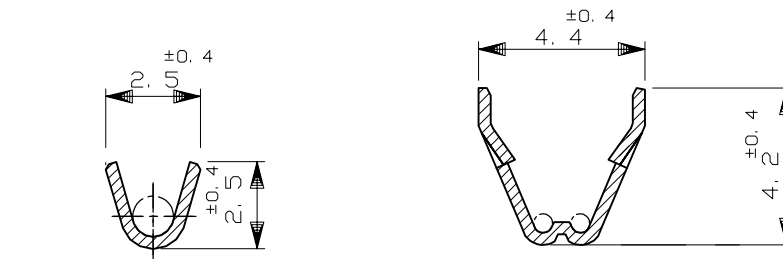

P	LTR	DESCRIPTION	DATE	DWN	APVD
G1	REVISED	ECR-19-018615	17JUL2020	DM	HK

WIRE RANGE ID MARK
 (<"S" SIZE MARK>
 <STAMPED ON BOTTOM>
 端子識別マーク"S"
 (底面に刻印)

断面 A-A
SECT A-A

断面 B-B
SECT B-B

断面 A-A
SECT A-A
(175026のみ適用)
(ONLY 175026)

断面 B-B
SECT B-B
(175026のみ適用)
(ONLY 175026)

	△3/5 部分金めっき SELECTIVE GOLD	黄銅 板厚0.3 BRASS t0.3	1-173630-2
175026-7	△3/4 部分金めっき SELECTIVE GOLD	リン青銅 板厚0.3 PHOS BRO. t0.3	173630-7
175026-6	錫めっき済み PRE-TINNED	銅合金 板厚0.3 COPPER ALLOY t0.3	173630-6
	△3/4 部分金めっき SELECTIVE GOLD	黄銅 板厚0.3 BRASS t0.3	173630-2
175026-1	錫めっき済み PRE-TINNED	黄銅 板厚0.3 BRASS t0.3	173630-1
パラ端子型番 L/P NUMBER	仕上 FINISH	材料 MATERIAL	型番 PART NUMBER

- 製品規格 ; 108-5216, 108-5231, 108-5264
- 取付適用規格 ; 114-5091
- △3 部分金めっき (接触面のみ)
- △4 識別用金めっき (全周)
- △5 部分金めっき (両側のみ)

- SPEC; 108-5216, 108-5231, 108-5264
- APPLICATION SPEC; 114-5091
- △3 SELECTIVE GOLD PLATING (ONLY CONTACT SIDE)
- △4 GOLD PLATING FOR DISCERNMENT (ALL AROUND)
- △5 SELECTIVE GOLD PLATING (ONLY BOTH SIDES OF THE BOX)

DWN	T.SAGAWA	9/28'87	TE Connectivity
CHK	M.MATSUSAKA	10/6'87	
APVD	M.NOGUCHI	10/7'87	
PRODUCT SPEC			
APPLICATION SPEC			
NAME			070 SERIES RECEPTACLE CONTACT
SIZE	CAGE CODE	DRAWING NO	RESTRICTED TO
	A300779	C-173630	
CUSTOMER DRAWING			SCALE 5:1 SHEET 1 OF 1 REV G1