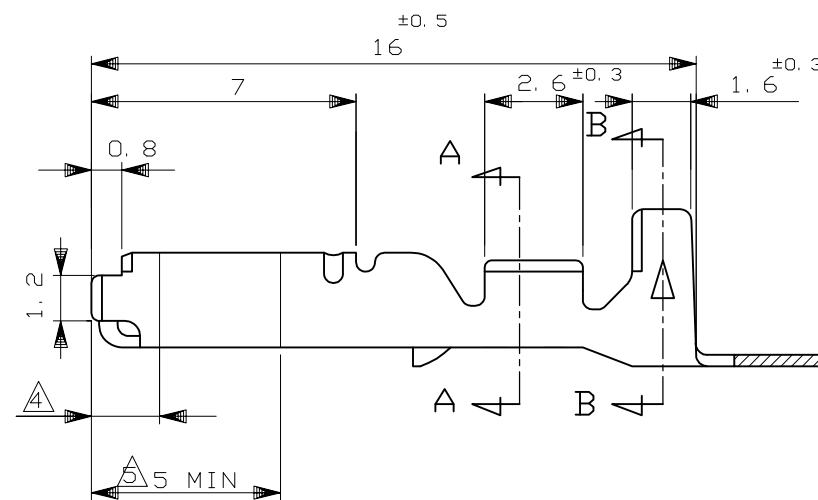

P	LTR	DESCRIPTION	DATE	DWN	APVD
G1	REVISED	ECR-19-018615	17JUL2020	DM	HK

WIRE RANGE ID MARK
 (<"S" SIZE MARK>
 <STAMPED ON BOTTOM>
 端子識別マーク"S"
 (底面に刻印)

断面 A-A
SECT A-A

断面 B-B
SECT B-B

断面 A-A
SECT A-A
(175026のみ適用)
(ONLY 175026)

断面 B-B
SECT B-B
(175026のみ適用)
(ONLY 175026)

	△3/5 部分金めっき SELECTIVE GOLD	黄銅 板厚0.3 BRASS t0.3	1-173630-2
175026-7	△3/4 部分金めっき SELECTIVE GOLD	リン青銅 板厚0.3 PHOS BRO. t0.3	173630-7
175026-6	錫めっき済み PRE-TINNED	銅合金 板厚0.3 COPPER ALLOY t0.3	173630-6
	△3/4 部分金めっき SELECTIVE GOLD	黄銅 板厚0.3 BRASS t0.3	173630-2
175026-1	錫めっき済み PRE-TINNED	黄銅 板厚0.3 BRASS t0.3	173630-1
パラ端子型番 L/P NUMBER	仕上 FINISH	材料 MATERIAL	型番 PART NUMBER

- 製品規格 ; 108-5216, 108-5231, 108-5264
- 取付適用規格 ; 114-5091
- △3 部分金めっき (接触面のみ)
- △4 識別用金めっき (全周)
- △5 部分金めっき (両側のみ)

- SPEC; 108-5216, 108-5231, 108-5264
- APPLICATION SPEC; 114-5091
- △3 SELECTIVE GOLD PLATING (ONLY CONTACT SIDE)
- △4 GOLD PLATING FOR DISCERNMENT (ALL AROUND)
- △5 SELECTIVE GOLD PLATING (ONLY BOTH SIDES OF THE BOX)

DWN	T.SAGAWA	9/28'87	TE Connectivity
CHK	M.MATSUSAKA	10/6'87	
APVD	M.NOGUCHI	10/7'87	
PRODUCT SPEC			
APPLICATION SPEC			
NAME			070 SERIES RECEPTACLE CONTACT
SIZE	CAGE CODE	DRAWING NO	RESTRICTED TO
	A300779	C-173630	
CUSTOMER DRAWING			SCALE 5:1 SHEET 1 OF 1 REV G1