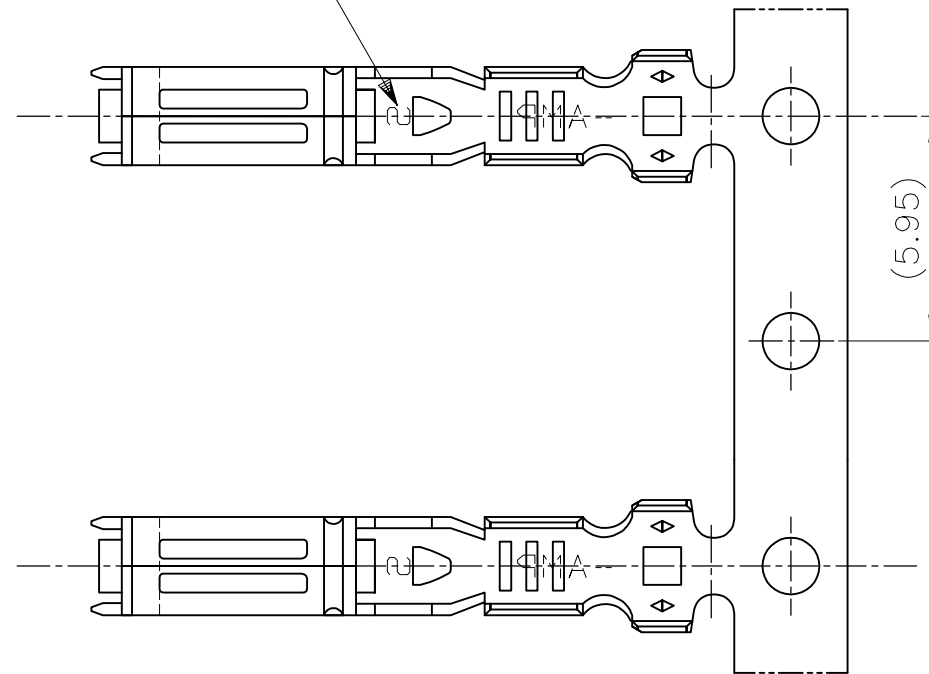

P	LTR	DESCRIPTION	DATE	DWN	APVD
G1	REVISED	ECR-19-018615	17JUL2020	DM	HK

WIRE RANGE ID MARK
 (<"S" SIZE MARK>
 <STAMPED ON BOTTOM>
 端子識別マーク"S"
 (底面に刻印)

断面 A-A
SECT A-A

断面 B-B
SECT B-B

断面 A-A
SECT A-A
(175026のみ適用)
(ONLY 175026)

断面 B-B
SECT B-B
(175026のみ適用)
(ONLY 175026)

	△3/5 部分金めっき SELECTIVE GOLD	黄銅 板厚0.3 BRASS t0.3	1-173630-2
175026-7	△3/4 部分金めっき SELECTIVE GOLD	リン青銅 板厚0.3 PHOS BRO. t0.3	173630-7
175026-6	錫めっき済み PRE-TINNED	銅合金 板厚0.3 COPPER ALLOY t0.3	173630-6
	△3/4 部分金めっき SELECTIVE GOLD	黄銅 板厚0.3 BRASS t0.3	173630-2
175026-1	錫めっき済み PRE-TINNED	黄銅 板厚0.3 BRASS t0.3	173630-1
パラ端子型番 L/P NUMBER	仕上 FINISH	材料 MATERIAL	型番 PART NUMBER

- 製品規格 ; 108-5216, 108-5231, 108-5264
- 取付適用規格 ; 114-5091
- △3 部分金めっき (接触面のみ)
- △4 識別用金めっき (全周)
- △5 部分金めっき (両側のみ)

- SPEC; 108-5216, 108-5231, 108-5264
- APPLICATION SPEC; 114-5091
- △3 SELECTIVE GOLD PLATING (ONLY CONTACT SIDE)
- △4 GOLD PLATING FOR DISCERNMENT (ALL AROUND)
- △5 SELECTIVE GOLD PLATING (ONLY BOTH SIDES OF THE BOX)

DWN	T.SAGAWA	9/28'87	TE Connectivity
CHK	M.MATSUSAKA	10/6'87	
APVD	M.NOGUCHI	10/7'87	
PRODUCT SPEC			
APPLICATION SPEC			
NAME			070 SERIES RECEPTACLE CONTACT
SIZE	CAGE CODE	DRAWING NO	RESTRICTED TO
	A300779	C-173630	
CUSTOMER DRAWING			SCALE 5:1 SHEET 1 OF 1 REV G1