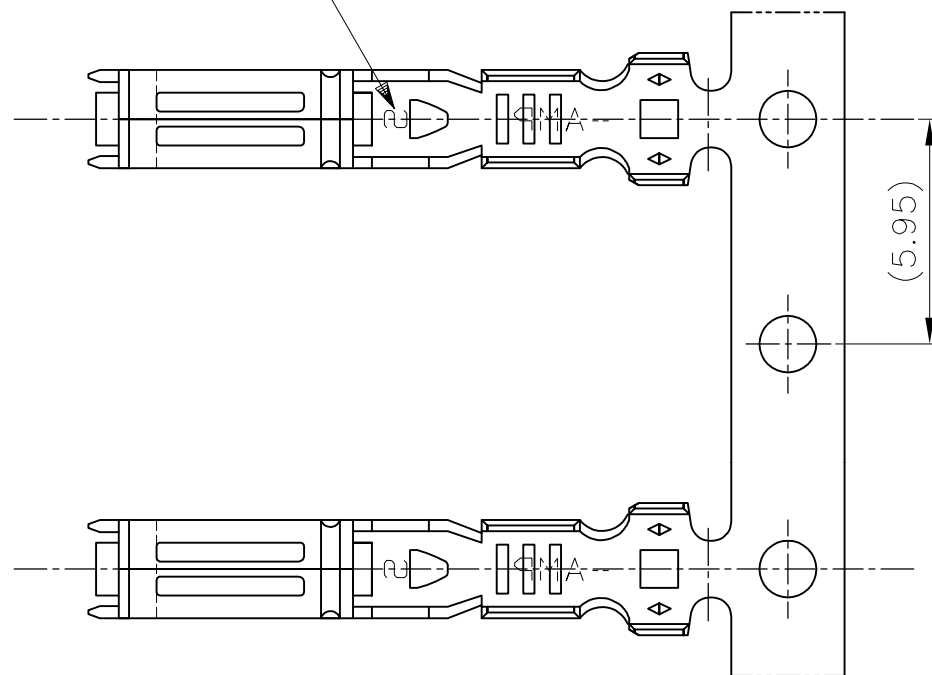

WIRE RANGE ID MARK
 (<"S" SIZE MARK>
 <STAMPED ON BOTTOM>
 端子識別マーク"S"
 (底面に刻印)

- 1. 製品規格 ; 108-5216, 108-5231, 108-5264
- 2. 取付適用規格 ; 114-5091
- 3. 部分金めっき (接触面のみ)
- 4. 識別用金めっき (全周)
- 5. 部分金めっき (両側のみ)

- 1. SPEC; 108-5216, 108-5231, 108-5264
- 2. APPLICATION SPEC; 114-5091
- 3. SELECTIVE GOLD PLATING (ONLY CONTACT SIDE)
- 4. GOLD PLATING FOR DISCERNMENT (ALL AROUND)
- 5. SELECTIVE GOLD PLATING (ONLY BOTH SIDES OF THE BOX)

TOLERANCE UNLESS OTHERWISE SPECIFIED: 一般公差	
0 < x ≤ 10	±0.2
10 < x ≤ 30	±0.25
30 < x ≤ 100	±0.3
ANGLE	±3°

THIS DRAWING IS A CONTROLLED DOCUMENT.	
DIMENSIONS: mm	TOLERANCES UNLESS OTHERWISE SPECIFIED:
	0 PLC ± -
	1 PLC ± -
	2 PLC ± -
	3 PLC ± -
	4 PLC ± -
	ANGLES ± -
MATERIAL SEE TABLE	FINISH SEE TABLE

REVISIONS					
P	LTR	DESCRIPTION	DATE	DWN	APVD
G1	REVISED	ECR-19-018615	17JUL2020	DM	HK

175026-7	175026-6	175026-1	パラ端子型番 L/P NUMBER	仕上 FINISH	材料 MATERIAL	型番 PART NUMBER
部分金めっき SELECTIVE GOLD	部分金めっき SELECTIVE GOLD	部分金めっき SELECTIVE GOLD			黄銅 板厚0.3 BRASS t0.3	1-173630-2
部分金めっき SELECTIVE GOLD	錫めっき済み PRE-TINNED	錫めっき済み PRE-TINNED			リン青銅 板厚0.3 PHOS BRO. t0.3	173630-7
					銅合金 板厚0.3 COPPER ALLOY t0.3	173630-6
					黄銅 板厚0.3 BRASS t0.3	173630-2
					黄銅 板厚0.3 BRASS t0.3	173630-1

DWN T.SAGAWA 9/28'87		STE TE Connectivity	
CHK M.MATSUSAKA 10/6'87			
APVD M.NOGUCHI 10/7'87		NAME	
PRODUCT SPEC		070 SERIES RECEPTACLE CONTACT	
APPLICATION SPEC		SIZE	CAGE CODE
WEIGHT		DRAWING NO	
CUSTOMER DRAWING		A300779	C-173630
SCALE		SHEET	REV
5:1		1 OF 1	G1