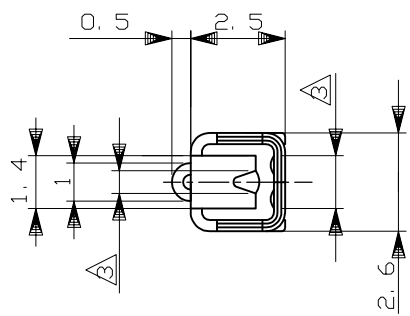

WIRE RANGE ID MARK
 (<"S" SIZE MARK>
 <STAMPED ON BOTTOM>
 端子識別マーク"S"
 (底面に刻印)

- 1. 製品規格 ; 108-5216, 108-5231, 108-5264
- 2. 取付適用規格 ; 114-5091
- 3. 部分金めっき (接触面のみ)
- 4. 識別用金めっき (全周)
- 5. 部分金めっき (両側のみ)

- 1. SPEC; 108-5216, 108-5231, 108-5264
- 2. APPLICATION SPEC; 114-5091
- 3. SELECTIVE GOLD PLATING (ONLY CONTACT SIDE)
- 4. GOLD PLATING FOR DISCERNMENT (ALL AROUND)
- 5. SELECTIVE GOLD PLATING (ONLY BOTH SIDES OF THE BOX)

TOLERANCE UNLESS OTHERWISE SPECIFIED: 一般公差	
0 < x ≤ 10	±0.2
10 < x ≤ 30	±0.25
30 < x ≤ 100	±0.3
ANGLE	±3°

THIS DRAWING IS A CONTROLLED DOCUMENT.	
DIMENSIONS: mm	TOLERANCES UNLESS OTHERWISE SPECIFIED:
	0 PLC ± -
	1 PLC ± -
	2 PLC ± -
	3 PLC ± -
	4 PLC ± -
	ANGLES ± -
MATERIAL SEE TABLE	FINISH SEE TABLE

REVISIONS					
P	LTR	DESCRIPTION	DATE	DWN	APVD
G1	REVISED	ECR-19-018615	17JUL2020	DM	HK

175026-7	175026-6	175026-1	パラ端子型番 L/P NUMBER	仕上 FINISH	材料 MATERIAL	型番 PART NUMBER
部分金めっき SELECTIVE GOLD	部分金めっき SELECTIVE GOLD	部分金めっき SELECTIVE GOLD			黄銅 板厚0.3 BRASS t0.3	1-173630-2
部分金めっき SELECTIVE GOLD	錫めっき済み PRE-TINNED	錫めっき済み PRE-TINNED			リン青銅 板厚0.3 PHOS BRO. t0.3	173630-7
					銅合金 板厚0.3 COPPER ALLOY t0.3	173630-6
					黄銅 板厚0.3 BRASS t0.3	173630-2
					黄銅 板厚0.3 BRASS t0.3	173630-1

DWN T.SAGAWA 9/28'87		STE TE Connectivity	
CHK M.MATSUSAKA 10/6'87			
APVD M.NOGUCHI 10/7'87		NAME	
PRODUCT SPEC		070 SERIES RECEPTACLE CONTACT	
APPLICATION SPEC		SIZE	CAGE CODE
WEIGHT		DRAWING NO	
CUSTOMER DRAWING		A300779	C-173630
SCALE		SHEET	REV
5:1		1 OF 1	G1