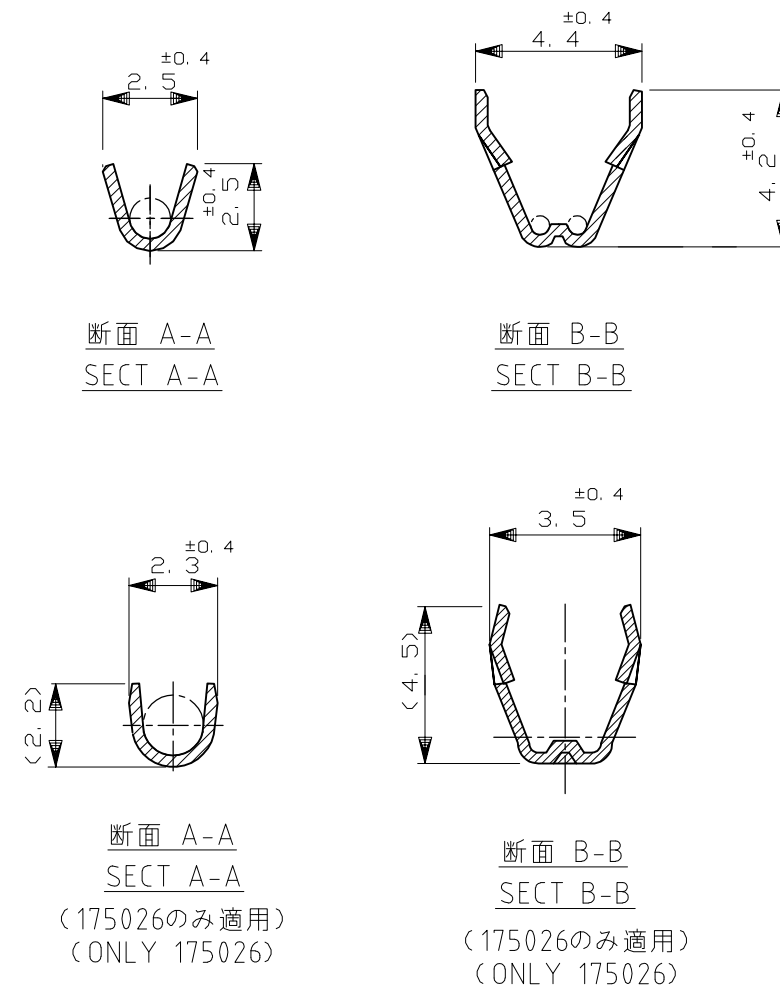

WIRE RANGE ID MARK
 (<"S" SIZE MARK>
 <STAMPED ON BOTTOM>
 端子識別マーク"S"
 (底面に刻印)

- 1. 製品規格 ; 108-5216, 108-5231, 108-5264
- 2. 取付適用規格 ; 114-5091
- 3. 部分金めっき (接触面のみ)
- 4. 識別用金めっき (全周)
- 5. 部分金めっき (両側のみ)

- 1. SPEC; 108-5216, 108-5231, 108-5264
- 2. APPLICATION SPEC; 114-5091
- 3. SELECTIVE GOLD PLATING (ONLY CONTACT SIDE)
- 4. GOLD PLATING FOR DISCERNMENT (ALL AROUND)
- 5. SELECTIVE GOLD PLATING (ONLY BOTH SIDES OF THE BOX)

TOLERANCE UNLESS OTHERWISE SPECIFIED: 一般公差	
0 < x ≤ 10	±0.2
10 < x ≤ 30	±0.25
30 < x ≤ 100	±0.3
ANGLE	±3°

THIS DRAWING IS A CONTROLLED DOCUMENT.	
DIMENSIONS: mm	TOLERANCES UNLESS OTHERWISE SPECIFIED:
	0 PLC ± -
	1 PLC ± -
	2 PLC ± -
	3 PLC ± -
	4 PLC ± -
	ANGLES ± -
MATERIAL SEE TABLE	FINISH SEE TABLE

REVISIONS					
P	LTR	DESCRIPTION	DATE	DWN	APVD
G1	REVISED	ECR-19-018615	17JUL2020	DM	HK

175026-7	175026-6	175026-1	パラ端子型番 L/P NUMBER	仕上 FINISH	材料 MATERIAL	型番 PART NUMBER
部分金めっき SELECTIVE GOLD	部分金めっき SELECTIVE GOLD	部分金めっき SELECTIVE GOLD			黄銅 板厚0.3 BRASS t0.3	1-173630-2
部分金めっき SELECTIVE GOLD	錫めっき済み PRE-TINNED	錫めっき済み PRE-TINNED			リン青銅 板厚0.3 PHOS BRO. t0.3	173630-7
					銅合金 板厚0.3 COPPER ALLOY t0.3	173630-6
					黄銅 板厚0.3 BRASS t0.3	173630-2
					黄銅 板厚0.3 BRASS t0.3	173630-1

DWN T.SAGAWA 9/28'87		STE TE Connectivity	
CHK M.MATSUSAKA 10/6'87			
APVD M.NOGUCHI 10/7'87		NAME	
PRODUCT SPEC		070 SERIES RECEPTACLE CONTACT	
APPLICATION SPEC		SIZE	CAGE CODE
WEIGHT		DRAWING NO	
CUSTOMER DRAWING		A300779	C-173630
SCALE		SHEET	REV
5:1		1 OF 1	G1