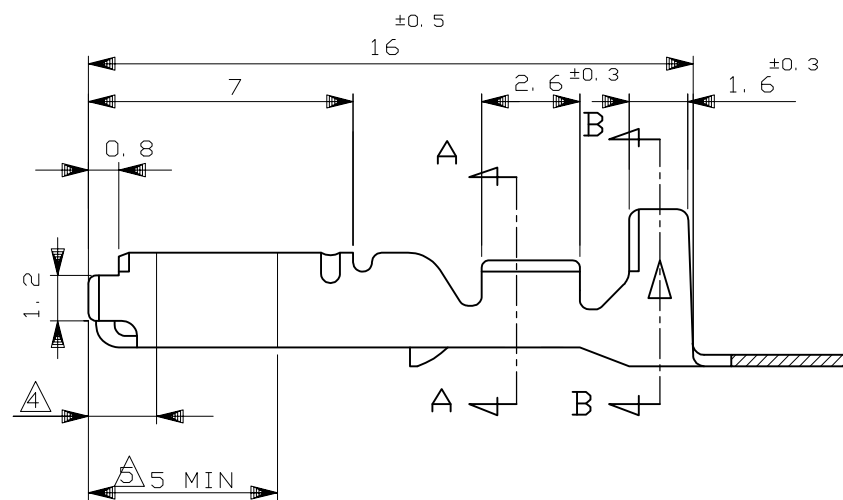

WIRE RANGE ID MARK
 (<"S" SIZE MARK>
 <STAMPED ON BOTTOM>
 端子識別マーク"S"
 (底面に刻印)

- 1. 製品規格 ; 108-5216, 108-5231, 108-5264
- 2. 取付適用規格 ; 114-5091
- 3. 部分金めっき (接触面のみ)
- 4. 識別用金めっき (全周)
- 5. 部分金めっき (両側のみ)

- 1. SPEC; 108-5216, 108-5231, 108-5264
- 2. APPLICATION SPEC; 114-5091
- 3. SELECTIVE GOLD PLATING (ONLY CONTACT SIDE)
- 4. GOLD PLATING FOR DISCERNMENT (ALL AROUND)
- 5. SELECTIVE GOLD PLATING (ONLY BOTH SIDES OF THE BOX)

TOLERANCE UNLESS OTHERWISE SPECIFIED: 一般公差	
0 < x ≤ 10	±0.2
10 < x ≤ 30	±0.25
30 < x ≤ 100	±0.3
ANGLE	±3°

THIS DRAWING IS A CONTROLLED DOCUMENT.	
DIMENSIONS: mm	TOLERANCES UNLESS OTHERWISE SPECIFIED:
	0 PLC ± -
	1 PLC ± -
	2 PLC ± -
	3 PLC ± -
	4 PLC ± -
	ANGLES ± -
MATERIAL SEE TABLE	FINISH SEE TABLE

REVISIONS					
P	LTR	DESCRIPTION	DATE	DWN	APVD
G1	REVISED	ECR-19-018615	17JUL2020	DM	HK

175026-7	175026-6	175026-1	パラ端子型番 L/P NUMBER	仕上 FINISH	材料 MATERIAL	型番 PART NUMBER
部分金めっき SELECTIVE GOLD	部分金めっき SELECTIVE GOLD	部分金めっき SELECTIVE GOLD			黄銅 板厚0.3 BRASS t0.3	1-173630-2
部分金めっき SELECTIVE GOLD	錫めっき済み PRE-TINNED	錫めっき済み PRE-TINNED			リン青銅 板厚0.3 PHOS BRO. t0.3	173630-7
					銅合金 板厚0.3 COPPER ALLOY t0.3	173630-6
					黄銅 板厚0.3 BRASS t0.3	173630-2
					黄銅 板厚0.3 BRASS t0.3	173630-1

DWN T.SAGAWA 9/28'87		STE TE Connectivity	
CHK M.MATSUSAKA 10/6'87			
APVD M.NOGUCHI 10/7'87		NAME	
PRODUCT SPEC		070 SERIES RECEPTACLE CONTACT	
APPLICATION SPEC		SIZE	CAGE CODE
WEIGHT		DRAWING NO	
CUSTOMER DRAWING		A300779	C-173630
SCALE		SHEET	REV
5:1		1 OF 1	G1