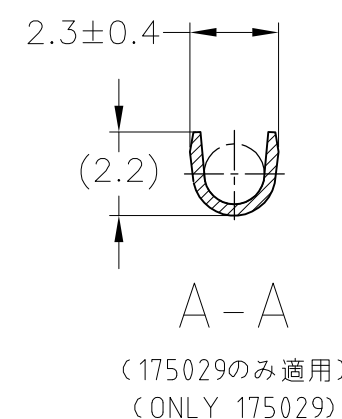

REVISIONS

P	LTR	DESCRIPTION	DATE	DWN	APVD
	E	REVISED ECR-17-012605	25DEC2017	YN	TK

- 1. 製品規格番号 ; 108-5231, 108-5264
- 2. 嵌合相手端子型番 ; 173630 他
- 3. 部分金めっき, 他はニッケルめっき

- 1. PRODUCT SPECIFICATION NO. ; 108-5231, 108-5264
- 2. RECEPTACLE CONTACT ; 173630 etc.
- 3. SELECTIVE GOLD PLATING, REMAINDER NICKEL PLATING

WIRE RANGE
AVS 0.2~0.3mm²
(AWG#24-#22)

INSULATION DIA.
1.4~1.9mmφ

THIS DRAWING IS A CONTROLLED DOCUMENT.

DIMENSIONS:
mm

TOLERANCES UNLESS OTHERWISE SPECIFIED:

- 0 PLC ± -
- 1 PLC ± -
- 2 PLC ± -
- 3 PLC ± -
- 4 PLC ± -
- ANGLES ± -

114-5092

WEIGHT 0.3 g

CUSTOMER DRAWING

NAME

070 SERIES TAB CONTACT

SIZE

A3 00779

CAGE CODE