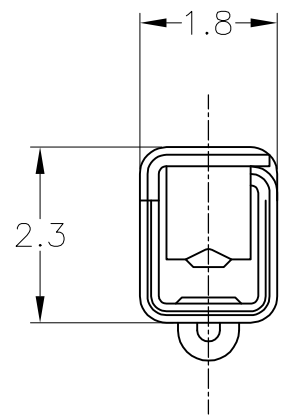

THIS DRAWING IS UNPUBLISHED. RELEASED FOR PUBLICATION
© COPYRIGHT - By - ALL RIGHTS RESERVED.

LOC	DIST	REVISIONS					
—	—	P	LTR	DESCRIPTION	DATE	DWN	APVD
		P		REVISED PER ECO-11-005140	28MAR11	RK	HMR