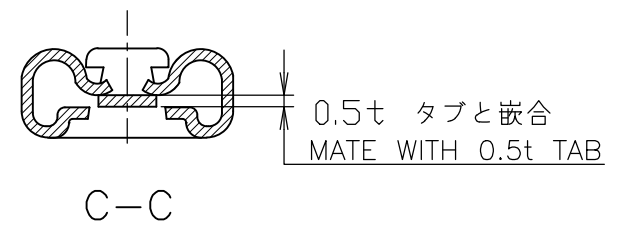

- 1, -5, -7; AS SHOWN
- 1 運用スリーブ型番: 174737
 - 2 取扱い説明書: 411-5391
 - 3 手動工具型番: 911588-1
 - 4 材料: 錫めっき済み黄銅 (0.3t)
 - 5 材料: 錫めっき済み磷青銅 (0.3t)
-
- 1 APPLICABLE SLEEVE P/N: 174737
 - 2 INSTRUCTION SHEET NO: 411-5391
 - 3 HAND TOOL NO.: 911588-1
 - 4 MATERIAL: PRE-TIN BRASS (0.3t)
 - 5 MATERIAL: PRE-TIN PHOS BRO (0.3t)
 - 6 ADD SEPERATED PACKAGING PAPER OUTSIDE OF THE REELING