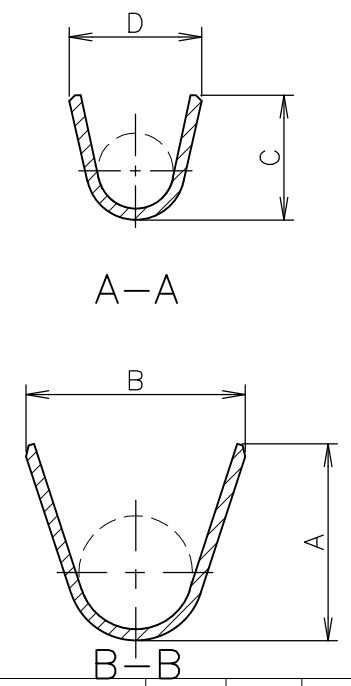

- 1, -5, -7; AS SHOWN
- 1 運用スリーブ型番: 174737
 - 2 取扱い説明書: 411-5391
 - 3 手動工具型番: 911588-1
 - 4 材料: 錫めっき済み黄銅 (0.3t)
 - 5 材料: 錫めっき済み磷青銅 (0.3t)
-
- 1 APPLICABLE SLEEVE P/N: 174737
 - 2 INSTRUCTION SHEET NO: 411-5391
 - 3 HAND TOOL NO.: 911588-1
 - 4 MATERIAL: PRE-TIN BRASS (0.3t)
 - 5 MATERIAL: PRE-TIN PHOS BRO (0.3t)
 - 6 ADD SEPERATED PACKAGING PAPER OUTSIDE OF THE REELING

AWG #16-#14	3.8	4.1	5.8	5.2	108-5236	4		10, INCH PAPER REEL	173724-2
AWG #20-#14	3.5	3.3	5.8	5.2	108-5236	4	173725-1	10, INCH PAPER REEL	2232976-1
AWG #20-#18	2.8	2.7	4.3	4.2	108-5236	4	173725-7	10, INCH PAPER REEL	173724-7
AWG #20-#14	3.5	3.3	5.8	4.2	108-5685	5		10, INCH PAPER REEL	173724-5
	3.5	3.3	5.8	5.2	108-5236	4	173725-1	10, INCH PAPER REEL	173724-1
WIRE RANGE	D	C	B	A	PRODUCT SPEC 製品規格	MATERIAL 材料	L.P.NO. ばら状端子型番	REEL SIZE	P/N 型番

WIRE RANGE 抱合電線断面積 AWG #20-#14 INSULATION DIA 被覆外径
 0.5~2.2 mm² 1.9~4.4 mm ϕ

GENERAL TOLERANCE 一般公差
 10 \geq : ± 0.2
 30 \geq > 10: ± 0.25
 100 \geq > 30: ± 0.3
 ANGLES: $\pm 3^\circ$

THIS DRAWING IS A CONTROLLED DOCUMENT.

STE TE Connectivity

187 SERIES POSITIVE LOCK-EX
 187 シリーズ ポジティブ ブロック-EX リセブタクル

SIZE	CAGE CODE	DRAWING NO 番号	RESTRICTED TO
A3	00779	C-173724	

CUSTOMER DRAWING SCALE 尺度 5:1 SHEET 1 OF 1 REV L5

X-ON Electronics