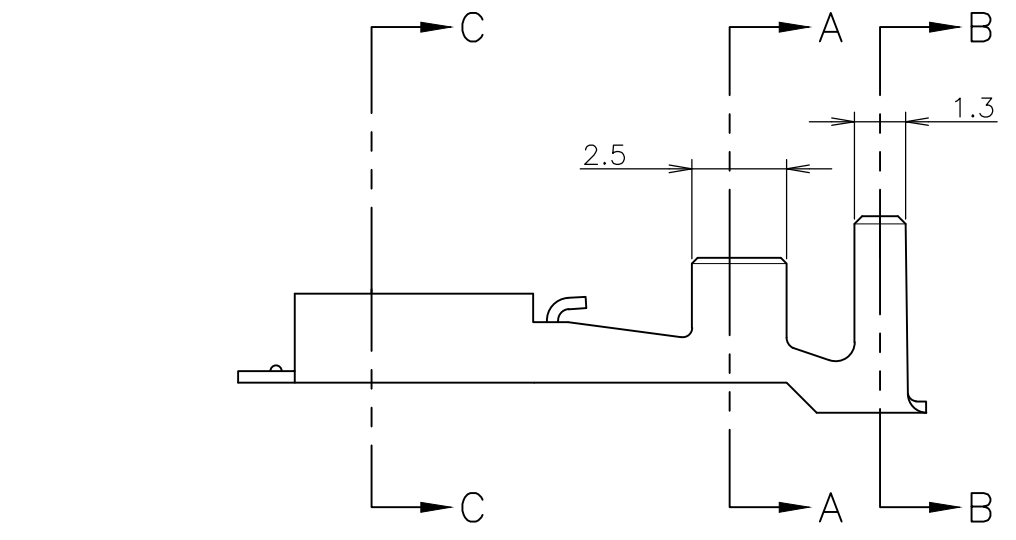

- 1, -5, -7; AS SHOWN
- 1 運用スリーブ型番: 174737
 - 2 取扱い説明書: 411-5391
 - 3 手動工具型番: 911588-1
 - 4 材料: 錫めっき済み黄銅 (0.3t)
 - 5 材料: 錫めっき済み磷青銅 (0.3t)
-
- 1 APPLICABLE SLEEVE P/N: 174737
 - 2 INSTRUCTION SHEET NO: 411-5391
 - 3 HAND TOOL NO.: 911588-1
 - 4 MATERIAL: PRE-TIN BRASS (0.3t)
 - 5 MATERIAL: PRE-TIN PHOS BRO (0.3t)
 - 6 ADD SEPERATED PACKAGING PAPER OUTSIDE OF THE REELING

AWG #16-#14	3.8	4.1	5.8	5.2	108-5236	4		10, INCH PAPER REEL	173724-2
AWG #20-#14	3.5	3.3	5.8	5.2	108-5236	4	173725-1	10, INCH PAPER REEL	2232976-1
AWG #20-#18	2.8	2.7	4.3	4.2	108-5236	4	173725-7	10, INCH PAPER REEL	173724-7
AWG #20-#14	3.5	3.3	5.8	4.2	108-5685	5		10, INCH PAPER REEL	173724-5
	3.5	3.3	5.8	5.2	108-5236	4	173725-1	10, INCH PAPER REEL	173724-1
WIRE RANGE	D	C	B	A	PRODUCT SPEC 製品規格	MATERIAL 材料	L.P.NO. ばら状端子型番	REEL SIZE	P/N 型番