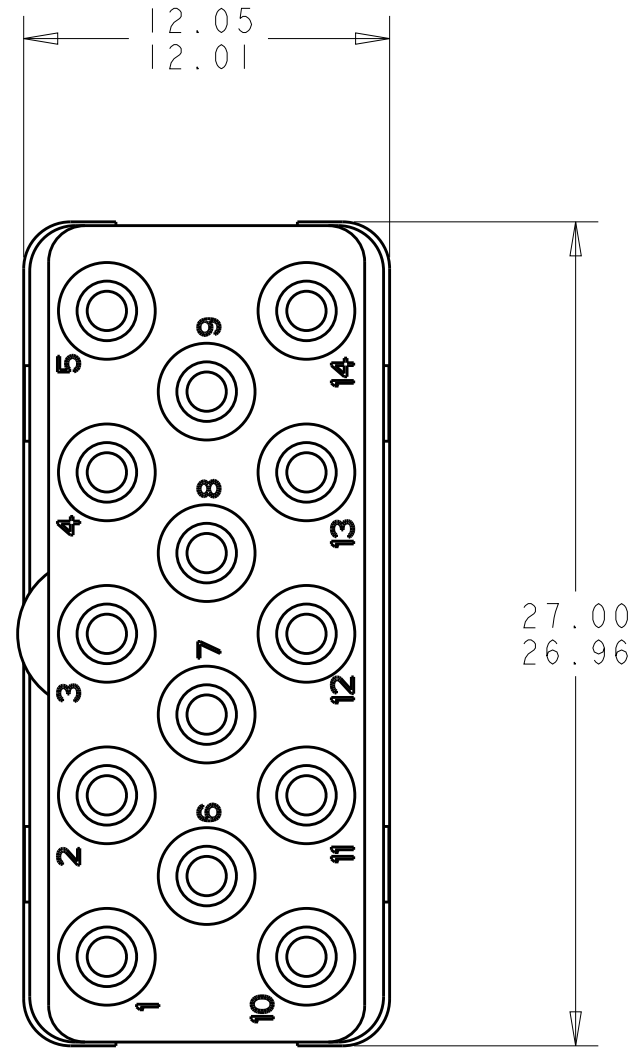

THIS DRAWING IS UNPUBLISHED. RELEASED FOR PUBLICATION 20
© COPYRIGHT 20 BY - ALL RIGHTS RESERVED.

REVISIONS					
P	LTR	DESCRIPTION	DATE	DWN	APVD
	A	RELEASED PER ECO-16-004435	15APR2016	KG	EO

MATING FACE