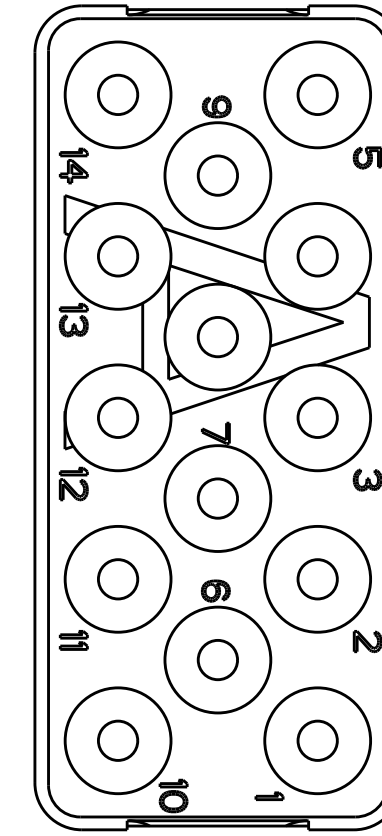

REAR FACE

1 FRONT & REAR INSULATOR: HIGH-TEMP THERMOPLASTIC OR THERMOSET EPOXY PER ASTM D5948.
 CONTACT RETENTION CLIPS: STAINLESS STEEL PER AISI 302 OR COPPER ALLOY PER ASTM B194
 REAR GROMMET: FLUOROSILICONE ELASTOMER PER MIL-R-25988 B EXCEPT 4.6.6.1

2 DATE CODE: YEAR & WEEK (YY WW)

3. DESCRIPTIVE PART NUMBER GPRBE14SA
 THIS INSERT CONTAINS: 14 CAVITIES FOR SIZE 16 SOCKET CONTACTS.

4. THIS PRODUCT IS SOLD BY TE CONNECTIVITY UNDER A LICENSE FROM RADIALL SA.

617999251	1738119-1
RADIALL PART NUMBER	PART NUMBER

THIS DRAWING IS A CONTROLLED DOCUMENT.		DWN BH	29 JUN2006	TE Connectivity	
DIMENSIONS:		CHK	29 JUN2006		
mm		APVD	29 JUN2006		
TOLERANCES UNLESS OTHERWISE SPECIFIED:		PRODUCT SPEC	-		
0 PLC	±	APPLICATION SPEC	-	NAME	INSERT ASSEMBLY, SOCKET, ENVIRONMENTAL, ARRANGEMENT 14, KEY A, GPRB
1 PLC	±0.1	WEIGHT	-	SIZE	A2
2 PLC	±0.05	CUSTOMER DRAWING	-	CAGE CODE	00779
3 PLC	±	SCALE	4:1	DRAWING NO	G-1738119
4 PLC	±	SHEET	1	RESTRICTED TO	-
ANGLES	±1°	OF	1	REV	A
FINISH	-	REV	A		