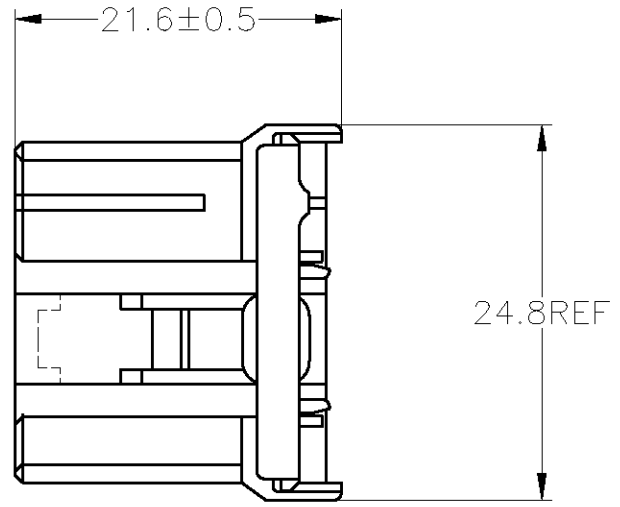

THIS DRAWING IS UNPUBLISHED. RELEASED FOR PUBLICATION  
 © COPYRIGHT - By - ALL RIGHTS RESERVED.

LOC	DIST	REVISIONS					
J	-	P	LTR	DESCRIPTION	DATE	DWN	APVD
			E4	REVISED	ECR-12-021403	13DEC2012	TS KB

- ▲ MUST BE KEPT BETWEEN [-A-] AND 2
  - ▲ TO BE MATED WITH THE CAP HOUSING SMOOTHLY
  - 3. APPLIED RECEPTACLE CONTACT PARTS NUMBER, 173630, 173631
  - 4. PRODUCT SPEC. ; 108-5216,108-5264
- 
- ▲ [-A-] 面より2mmの範囲で測定
  - ▲ 相手ハウジングと所定の機能を満足して嵌合できること
  - 3. 内装するリセプタクルコンタクト型番173630,173631
  - 4. 製品規格 ; 108-5216,108-5264

THIS DRAWING IS A CONTROLLED DOCUMENT.

DIMENSIONS: 単位: 耗 mm	TOLERANCES UNLESS OTHERWISE SPECIFIED: 一般公差
	0 PLC ± - 1 PLC ± - 2 PLC ± - 3 PLC ± - 4 PLC ± - ANGLES ± -
MATERIAL 材料	FINISH 仕上
PBT	-

TOLERANCES UNLESS OTHERWISE SPECIFIED: 一般公差	
10 <sub>±</sub>	: ±0.2
30 <sub>±</sub>	> 10 : ±0.25
100 <sub>±</sub>	> 30 : ±0.3
ANGLE : ±3°	

DWN M.SUGAWARA 19JUL06	<b>STE</b> TE Connectivity		RESTRICTED TO -
CHK T.SHINOHARA 19JUL06			
APVD K.BUTSUI 19JUL06	NAME 名称		
PRODUCT SPEC 製品規格 SEE NOTE 4	070 SERIES MULTI-LOCK 8POSITION PLUG HOUSING		
APPLICATION SPEC 取付適用規格	SIZE	CAGE CODE	DRAWING NO 番号
WEIGHT -	A3	00779	C-173850
CUSTOMER DRAWING		SCALE 尺度 2:1	SHEET 1 OF 1
		REV E4	