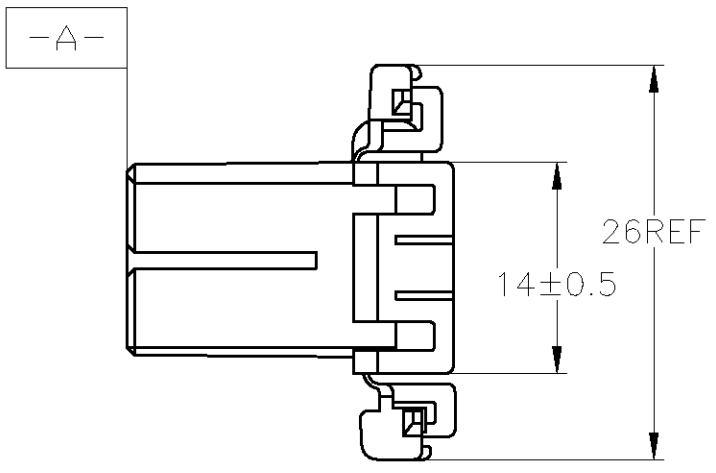

THIS DRAWING IS UNPUBLISHED. RELEASED FOR PUBLICATION  
 © COPYRIGHT - By - ALL RIGHTS RESERVED.

LOC	DIST	REVISIONS					
J	-	P	LTR	DESCRIPTION	DATE	DWN	APVD
			E4	REVISED	ECR-12-021403	13DEC2012	TS KB

- ▲ MUST BE KEPT BETWEEN [-A-] AND 2
  - ▲ TO BE MATED WITH THE CAP HOUSING SMOOTHLY
  - 3. APPLIED RECEPTACLE CONTACT PARTS NUMBER, 173630, 173631
  - 4. PRODUCT SPEC. ; 108-5216,108-5264
- 
- ▲ [-A-] 面より2mmの範囲で測定
  - ▲ 相手ハウジングと所定の機能を満足して嵌合できること
  - 3. 内装するリセプタクルコンタクト型番173630,173631
  - 4. 製品規格 ; 108-5216,108-5264

THIS DRAWING IS A CONTROLLED DOCUMENT.

DIMENSIONS: 単位: 耗 mm	TOLERANCES UNLESS OTHERWISE SPECIFIED: 一般公差
	0 PLC ± - 1 PLC ± - 2 PLC ± - 3 PLC ± - 4 PLC ± - ANGLES ± -
MATERIAL 材料	FINISH 仕上
PBT	-

TOLERANCES UNLESS OTHERWISE SPECIFIED: 一般公差	
10 <sub>±</sub>	: ±0.2
30 <sub>±</sub>	> 10 : ±0.25
100 <sub>±</sub>	> 30 : ±0.3
ANGLE : ±3°	

DWN M.SUGAWARA 19JUL06	<b>STE</b> TE Connectivity		RESTRICTED TO -
CHK T.SHINOHARA 19JUL06			
APVD K.BUTSUI 19JUL06	NAME 名称		
PRODUCT SPEC 製品規格 SEE NOTE 4	070 SERIES MULTI-LOCK 8POSITION PLUG HOUSING		
APPLICATION SPEC 取付適用規格	SIZE	CAGE CODE	DRAWING NO 番号
WEIGHT -	A3	00779	C-173850
CUSTOMER DRAWING		SCALE 尺度 2:1	SHEET 1 OF 1
		REV E4	