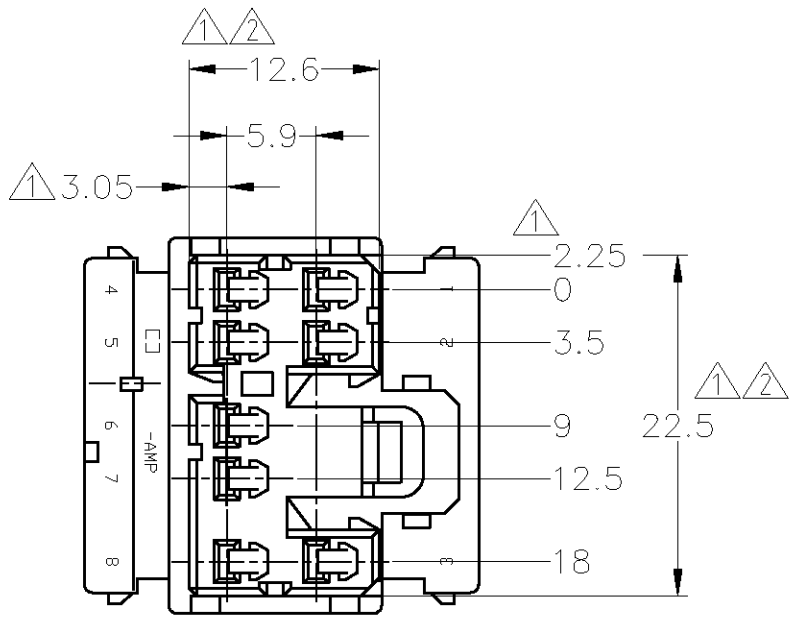

THIS DRAWING IS UNPUBLISHED. RELEASED FOR PUBLICATION  
 © COPYRIGHT - By - ALL RIGHTS RESERVED.

LOC	DIST	REVISIONS					
J	-	P	LTR	DESCRIPTION	DATE	DWN	APVD
			E4	REVISED	ECR-12-021403	13DEC2012	TS KB

- ▲ MUST BE KEPT BETWEEN [-A-] AND 2
  - ▲ TO BE MATED WITH THE CAP HOUSING SMOOTHLY
  - 3. APPLIED RECEPTACLE CONTACT PARTS NUMBER, 173630, 173631
  - 4. PRODUCT SPEC. ; 108-5216,108-5264
- 
- ▲ [-A-] 面より2mmの範囲で測定
  - ▲ 相手ハウジングと所定の機能を満足して嵌合できること
  - 3. 内装するリセプタクルコンタクト型番173630,173631
  - 4. 製品規格 ; 108-5216,108-5264

THIS DRAWING IS A CONTROLLED DOCUMENT.

DIMENSIONS: 単位: 耗 mm	TOLERANCES UNLESS OTHERWISE SPECIFIED: 一般公差
	0 PLC ± - 1 PLC ± - 2 PLC ± - 3 PLC ± - 4 PLC ± - ANGLES ± -
MATERIAL 材料	FINISH 仕上
PBT	-

TOLERANCES UNLESS OTHERWISE SPECIFIED: 一般公差	
10 <sub>±</sub>	: ±0.2
30 <sub>±</sub>	> 10 : ±0.25
100 <sub>±</sub>	> 30 : ±0.3
ANGLE : ±3°	

DWN M.SUGAWARA 19JUL06	<b>STE</b> TE Connectivity		RESTRICTED TO -
CHK T.SHINOHARA 19JUL06			
APVD K.BUTSUI 19JUL06	NAME 名称		
PRODUCT SPEC 製品規格 SEE NOTE 4	070 SERIES MULTI-LOCK 8POSITION PLUG HOUSING		
APPLICATION SPEC 取付適用規格	SIZE	CAGE CODE	DRAWING NO 番号
WEIGHT -	A3	00779	C-173850
CUSTOMER DRAWING		SCALE 尺度 2:1	SHEET 1 OF 1
		REV E4	