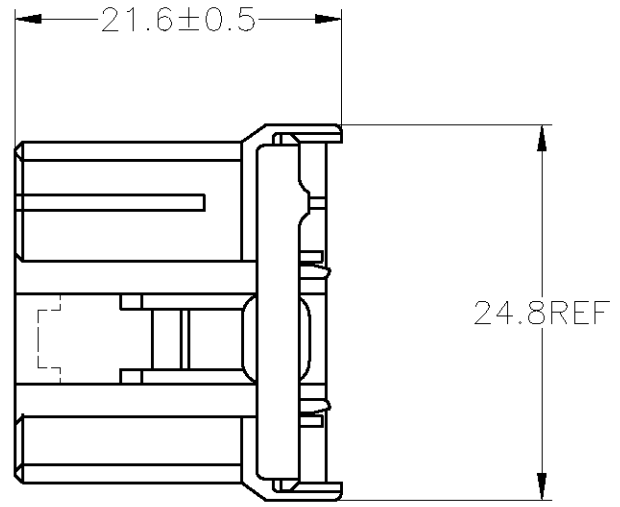

THIS DRAWING IS UNPUBLISHED. RELEASED FOR PUBLICATION
 © COPYRIGHT - By - ALL RIGHTS RESERVED.

LOC	DIST	REVISIONS					
J	-	P	LTR	DESCRIPTION	DATE	DWN	APVD
			E4	REVISED	ECR-12-021403	13DEC2012	TS KB

- ▲ MUST BE KEPT BETWEEN [-A-] AND 2
 - ▲ TO BE MATED WITH THE CAP HOUSING SMOOTHLY
 - 3. APPLIED RECEPTACLE CONTACT PARTS NUMBER, 173630, 173631
 - 4. PRODUCT SPEC. ; 108-5216,108-5264
-
- ▲ [-A-] 面より2mmの範囲で測定
 - ▲ 相手ハウジングと所定の機能を満足して嵌合できること
 - 3. 内装するリセプタクルコンタクト型番173630,173631
 - 4. 製品規格 ; 108-5216,108-5264

THIS DRAWING IS A CONTROLLED DOCUMENT.

DIMENSIONS: 単位: 耗 mm	TOLERANCES UNLESS OTHERWISE SPECIFIED: 一般公差
	0 PLC ± - 1 PLC ± - 2 PLC ± - 3 PLC ± - 4 PLC ± - ANGLES ± -
MATERIAL 材料	FINISH 仕上
PBT	-

TOLERANCES UNLESS OTHERWISE SPECIFIED: 一般公差	
10 _±	: ±0.2
30 _±	> 10 : ±0.25
100 _±	> 30 : ±0.3
ANGLE : ±3°	

DWN M.SUGAWARA 19JUL06	STE TE Connectivity		RESTRICTED TO 番号
CHK T.SHINOHARA 19JUL06			
APVD K.BUTSUI 19JUL06	NAME 名称		
PRODUCT SPEC 製品規格 SEE NOTE 4	070 SERIES MULTI-LOCK 8POSITION PLUG HOUSING		
APPLICATION SPEC 取付適用規格	SIZE	CAGE CODE	DRAWING NO 番号
WEIGHT	-	A300779	C-173850
CUSTOMER DRAWING		SCALE 尺度	SHEET 1 OF 1
		2:1	REV E4