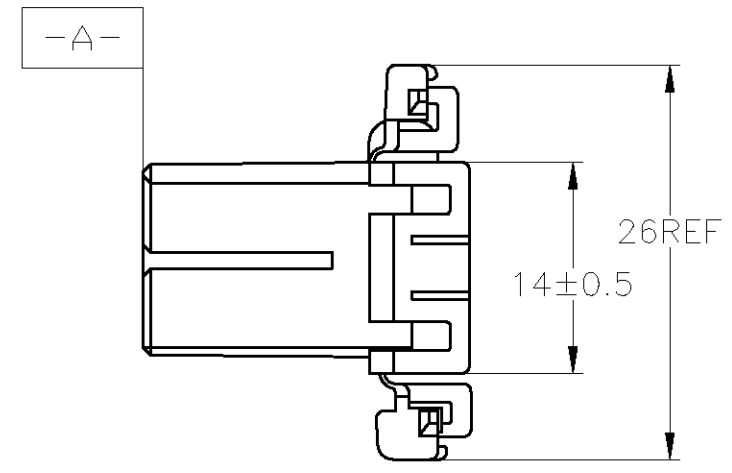

THIS DRAWING IS UNPUBLISHED. RELEASED FOR PUBLICATION
 © COPYRIGHT - By - ALL RIGHTS RESERVED.

LOC	DIST	REVISIONS					
J	-	P	LTR	DESCRIPTION	DATE	DWN	APVD
			E4	REVISED	ECR-12-021403	13DEC2012	TS KB

- ▲ MUST BE KEPT BETWEEN [-A-] AND 2
 - ▲ TO BE MATED WITH THE CAP HOUSING SMOOTHLY
 - 3. APPLIED RECEPTACLE CONTACT PARTS NUMBER, 173630, 173631
 - 4. PRODUCT SPEC. ; 108-5216,108-5264
-
- ▲ [-A-] 面より2mmの範囲で測定
 - ▲ 相手ハウジングと所定の機能を満足して嵌合できること
 - 3. 内装するリセプタクルコンタクト型番173630,173631
 - 4. 製品規格 ; 108-5216,108-5264

THIS DRAWING IS A CONTROLLED DOCUMENT.

DIMENSIONS: 単位: 耗 mm	TOLERANCES UNLESS OTHERWISE SPECIFIED: 一般公差
	0 PLC ± - 1 PLC ± - 2 PLC ± - 3 PLC ± - 4 PLC ± - ANGLES ± -
MATERIAL 材料	FINISH 仕上
PBT	-

TOLERANCES UNLESS OTHERWISE SPECIFIED: 一般公差	
10 _±	: ±0.2
30 _±	> 10 : ±0.25
100 _±	> 30 : ±0.3
ANGLE : ±3°	

DWN M.SUGAWARA 19JUL06	STE TE Connectivity		RESTRICTED TO 番号
CHK T.SHINOHARA 19JUL06			
APVD K.BUTSUI 19JUL06	NAME 名称		
PRODUCT SPEC 製品規格 SEE NOTE 4	070 SERIES MULTI-LOCK 8POSITION PLUG HOUSING		
APPLICATION SPEC 取付適用規格	SIZE	CAGE CODE	DRAWING NO 番号
WEIGHT	-	A300779	C-173850
CUSTOMER DRAWING		SCALE 尺度	SHEET 1 OF 1
		2:1	REV E4