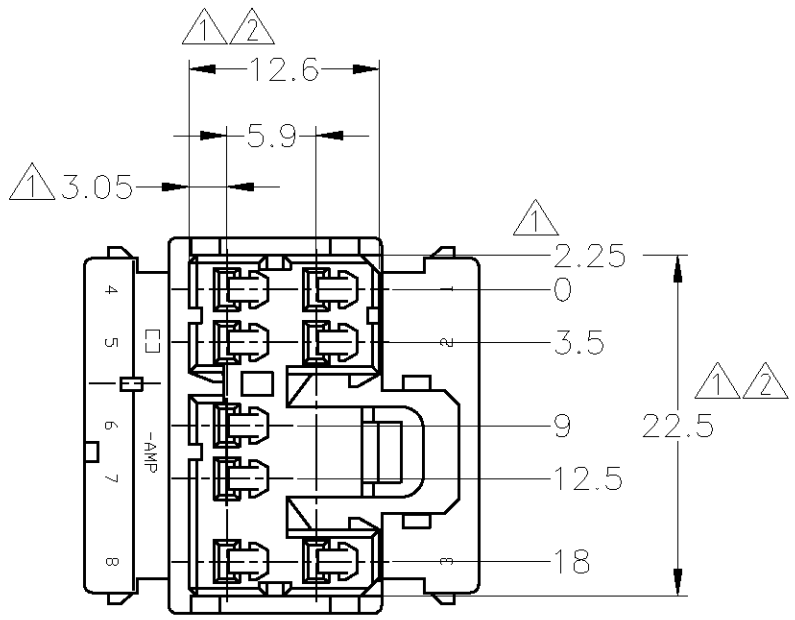

THIS DRAWING IS UNPUBLISHED. RELEASED FOR PUBLICATION
 © COPYRIGHT - By - ALL RIGHTS RESERVED.

LOC	DIST	REVISIONS					
J	-	P	LTR	DESCRIPTION	DATE	DWN	APVD
			E4	REVISED	ECR-12-021403	13DEC2012	TS KB

- ▲ MUST BE KEPT BETWEEN [-A-] AND 2
 - ▲ TO BE MATED WITH THE CAP HOUSING SMOOTHLY
 - 3. APPLIED RECEPTACLE CONTACT PARTS NUMBER, 173630, 173631
 - 4. PRODUCT SPEC. ; 108-5216,108-5264
-
- ▲ [-A-] 面より2mmの範囲で測定
 - ▲ 相手ハウジングと所定の機能を満足して嵌合できること
 - 3. 内装するリセプタクルコンタクト型番173630,173631
 - 4. 製品規格 ; 108-5216,108-5264

THIS DRAWING IS A CONTROLLED DOCUMENT.

DIMENSIONS: 単位: 耗 mm	TOLERANCES UNLESS OTHERWISE SPECIFIED: 一般公差
	0 PLC ± - 1 PLC ± - 2 PLC ± - 3 PLC ± - 4 PLC ± - ANGLES ± -
MATERIAL 材料	FINISH 仕上
PBT	-

TOLERANCES UNLESS OTHERWISE SPECIFIED: 一般公差	
10 _±	: ±0.2
30 _±	> 10 : ±0.25
100 _±	> 30 : ±0.3
ANGLE : ±3°	

DWN M.SUGAWARA 19JUL06	STE TE Connectivity		RESTRICTED TO 番号
CHK T.SHINOHARA 19JUL06			
APVD K.BUTSUI 19JUL06	NAME 名称		
PRODUCT SPEC 製品規格 SEE NOTE 4	070 SERIES MULTI-LOCK 8POSITION PLUG HOUSING		
APPLICATION SPEC 取付適用規格	SIZE	CAGE CODE	DRAWING NO 番号
WEIGHT	-	A300779	C-173850
CUSTOMER DRAWING		SCALE 尺度	SHEET 1 OF 1
		2:1	REV E4