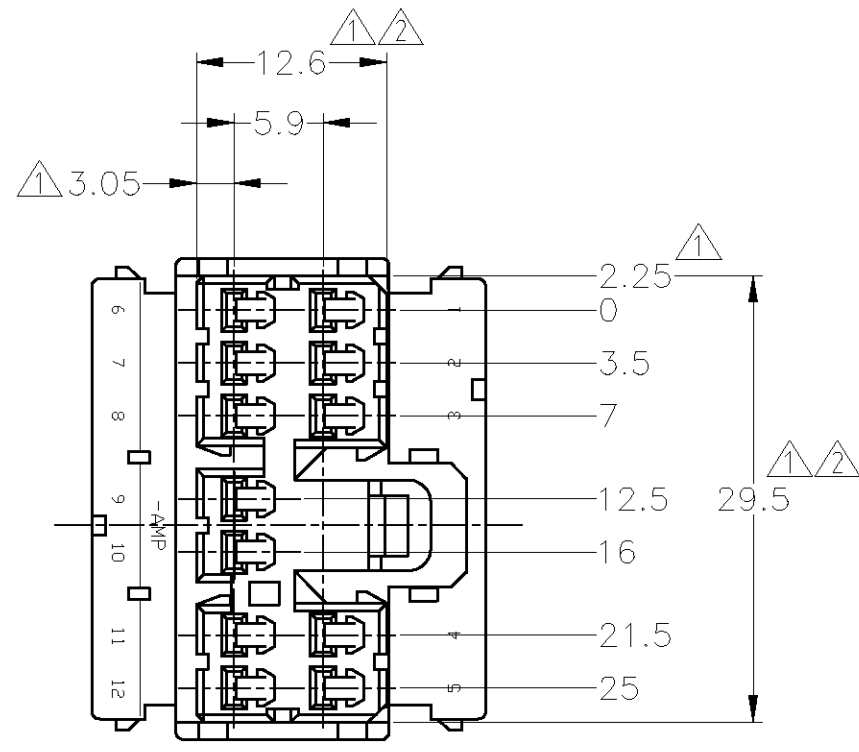

△ MUST BE KEPT BETWEEN [-A-] AND 2
 △ TO BE MATED WITH THE CAP HOUSING SMOOTHLY
 3. APPLIED CONTACT PART NUMBER; 173630 AND 173631

△ [-A-] 面より2mmの範囲で測定
 △ 相手ハウジングと所定の機能を満足して嵌合できること
 3. 内装するリセプタクルコンタクト型番173630 及び 173631

THIS DRAWING IS A CONTROLLED DOCUMENT.

DIMENSIONS: 単位: 耗 mm	TOLERANCES UNLESS OTHERWISE SPECIFIED: 一般公差	DWN T.SHINOHARA 13DEC2012	STE TE Connectivity	
	0 PLC ±- 1 PLC ±- 2 PLC ±- 3 PLC ±- 4 PLC ±- ANGLES ±-	CHK K.BETSUI 13DEC2012		
MATERIAL 材料 PBT	FINISH 仕上 -	APVD K.BUTSUI 13DEC2012	NAME 名称	
		PRODUCT SPEC 製品規格 108-5216,5264	070 SERIES MULTI-LOCK CONNECTOR 12POSITION PLUG HOUSING	
		APPLICATION SPEC 取付適用規格 -	SIZE A3	CAGE CODE 00779
		WEIGHT -	DRAWING NO 番号 C-173851	
		CUSTOMER DRAWING	RESTRICTED TO -	
			SCALE 尺度 2:1	SHEET 1 OF 1
				REV E1