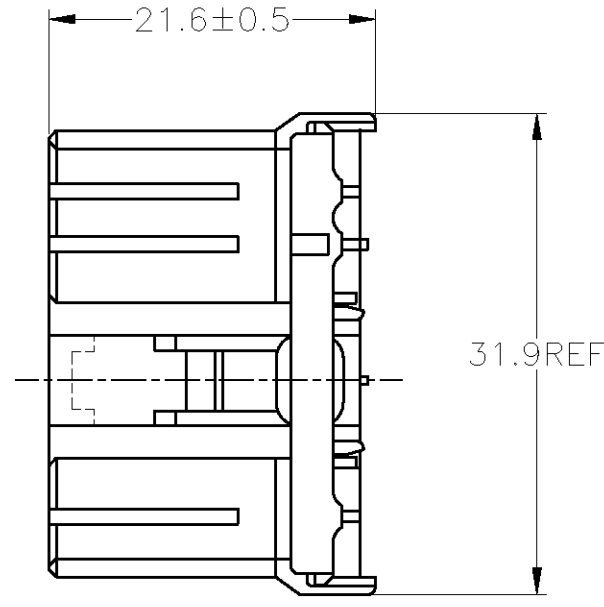

△ MUST BE KEPT BETWEEN [-A-] AND 2
 △ TO BE MATED WITH THE CAP HOUSING SMOOTHLY
 3. APPLIED CONTACT PART NUMBER; 173630 AND 173631

△ [-A-] 面より2mmの範囲で測定
 △ 相手ハウジングと所定の機能を満足して嵌合できること
 3. 内装するリセプタクルコンタクト型番173630 及び 173631

THIS DRAWING IS A CONTROLLED DOCUMENT.

DIMENSIONS: 単位: 耗 mm	TOLERANCES UNLESS OTHERWISE SPECIFIED: 一般公差	DWN T.SHINOHARA 13DEC2012	STE TE Connectivity	
	0 PLC ±- 1 PLC ±- 2 PLC ±- 3 PLC ±- 4 PLC ±- ANGLES ±-	CHK K.BETSUI 13DEC2012		
MATERIAL 材料 PBT	FINISH 仕上 -	APVD K.BUTSUI 13DEC2012	NAME 名称	
		PRODUCT SPEC 製品規格 108-5216,5264	070 SERIES MULTI-LOCK CONNECTOR 12POSITION PLUG HOUSING	
		APPLICATION SPEC 取付適用規格 -	SIZE A3	CAGE CODE 00779
		WEIGHT -	DRAWING NO 番号 C-173851	
		CUSTOMER DRAWING	RESTRICTED TO -	
			SCALE 尺度 2:1	SHEET 1 OF 1
				REV E1