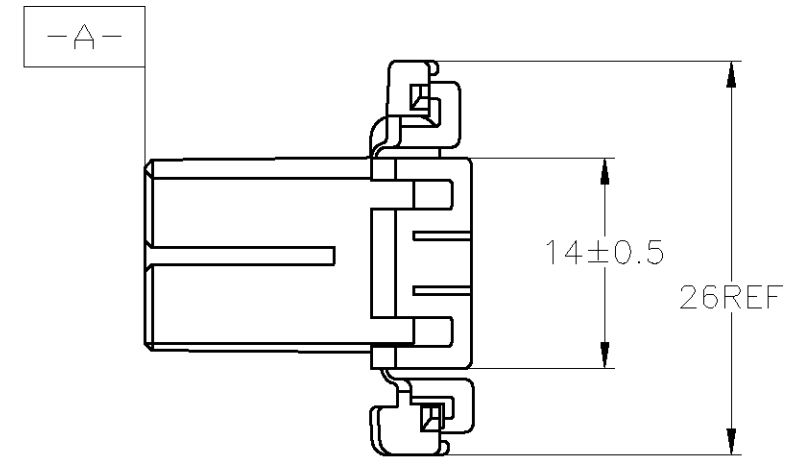

△ MUST BE KEPT BETWEEN [-A-] AND 2
 △ TO BE MATED WITH THE CAP HOUSING SMOOTHLY
 3. APPLIED CONTACT PART NUMBER; 173630 AND 173631

△ [-A-] 面より2mmの範囲で測定
 △ 相手ハウジングと所定の機能を満足して嵌合できること
 3. 内装するリセプタクルコンタクト型番173630 及び 173631

THIS DRAWING IS A CONTROLLED DOCUMENT.

DIMENSIONS: 単位: 耗 mm	TOLERANCES UNLESS OTHERWISE SPECIFIED: 一般公差	DWN T.SHINOHARA 13DEC2012	STE TE Connectivity	
	0 PLC ±- 1 PLC ±- 2 PLC ±- 3 PLC ±- 4 PLC ±- ANGLES ±-	CHK K.BETSUI 13DEC2012		
MATERIAL 材料 PBT	FINISH 仕上 -	APVD K.BUTSUI 13DEC2012	NAME 名称	
		PRODUCT SPEC 製品規格 108-5216,5264	070 SERIES MULTI-LOCK CONNECTOR 12POSITION PLUG HOUSING	
		APPLICATION SPEC 取付適用規格 -	SIZE A3	CAGE CODE 00779
		WEIGHT -	DRAWING NO 番号 C-173851	
		CUSTOMER DRAWING	RESTRICTED TO -	
			SCALE 尺度 2:1	SHEET 1 OF 1
				REV E1