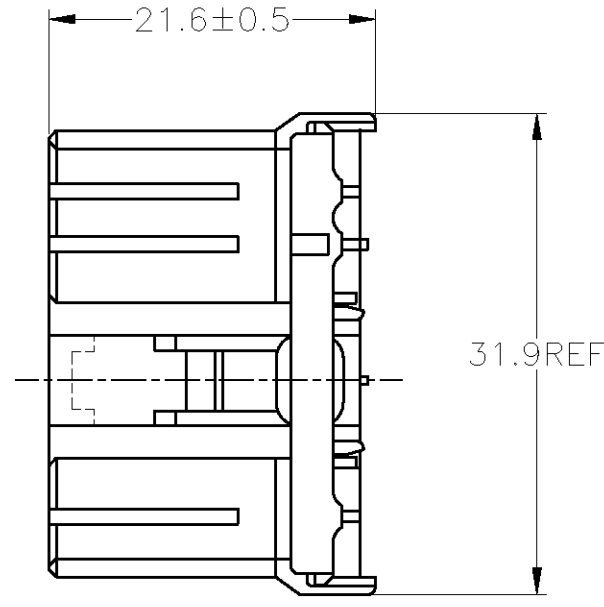

△ MUST BE KEPT BETWEEN [-A-] AND 2  
 △ TO BE MATED WITH THE CAP HOUSING SMOOTHLY  
 3. APPLIED CONTACT PART NUMBER; 173630 AND 173631

△ [-A-] 面より2mmの範囲で測定  
 △ 相手ハウジングと所定の機能を満足して嵌合できること  
 3. 内装するリセプタクルコンタクト型番173630 及び 173631

THIS DRAWING IS A CONTROLLED DOCUMENT.

DWN T.SHINOHARA 13DEC2012	<b>STE</b> TE Connectivity
CHK K.BETSUI 13DEC2012	
APVD K.BUTSUI 13DEC2012	NAME 名称
PRODUCT SPEC 製品規格 108-5216,5264	070 SERIES MULTI-LOCK CONNECTOR 12POSITION PLUG HOUSING
APPLICATION SPEC 取付適用規格	SIZE A3 CAGE CODE 00779 DRAWING NO. C-173851 RESTRICTED TO
WEIGHT -	SCALE 2:1 SHEET 1 OF 1 REV E1