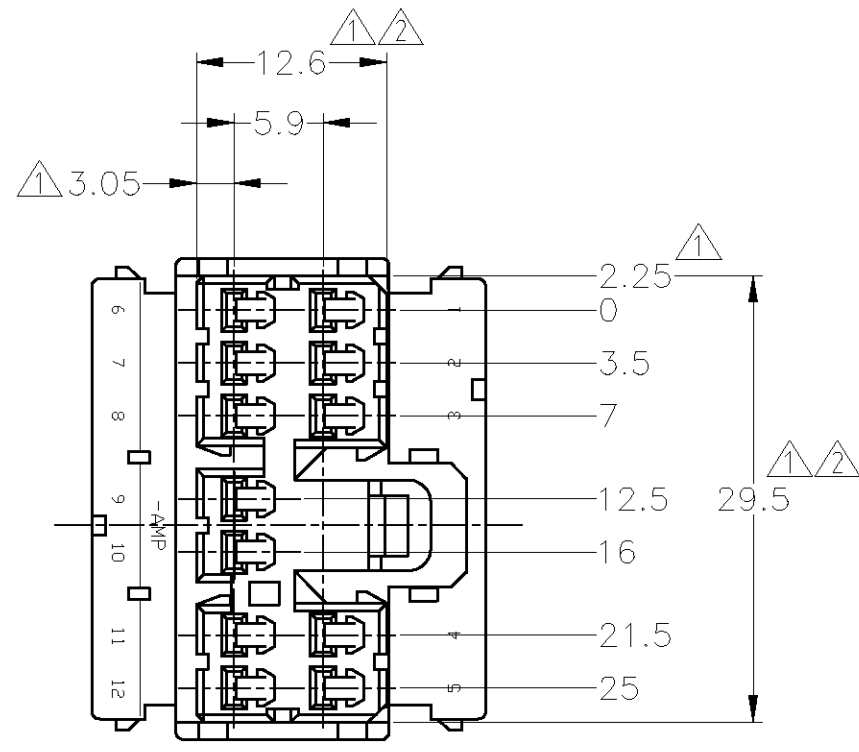

△ MUST BE KEPT BETWEEN [-A-] AND 2  
 △ TO BE MATED WITH THE CAP HOUSING SMOOTHLY  
 3. APPLIED CONTACT PART NUMBER; 173630 AND 173631

△ [-A-] 面より2mmの範囲で測定  
 △ 相手ハウジングと所定の機能を満足して嵌合できること  
 3. 内装するリセプタクルコンタクト型番173630 及び 173631

THIS DRAWING IS A CONTROLLED DOCUMENT.

DWN T.SHINOHARA 13DEC2012	<b>STE</b> TE Connectivity
CHK K.BETSUI 13DEC2012	
APVD K.BUTSUI 13DEC2012	NAME 名称
PRODUCT SPEC 製品規格 108-5216,5264	070 SERIES MULTI-LOCK CONNECTOR 12POSITION PLUG HOUSING
APPLICATION SPEC 取付適用規格	SIZE A3 CAGE CODE 00779 DRAWING NO. C-173851 RESTRICTED TO
WEIGHT -	SCALE 2:1 SHEET 1 OF 1 REV E1