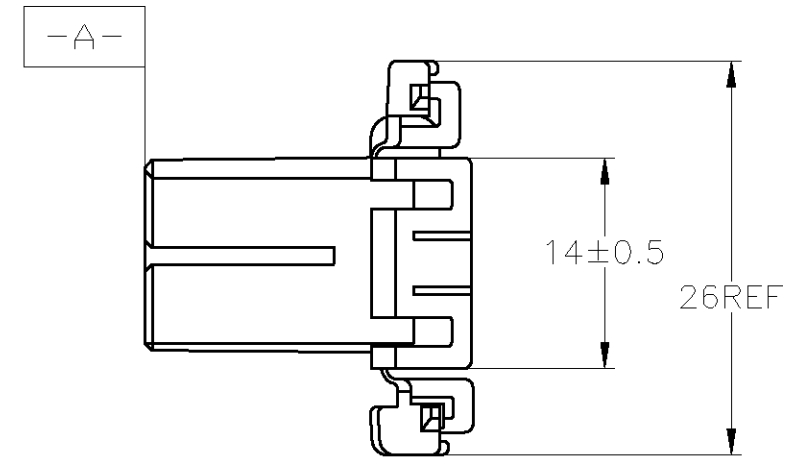

△ MUST BE KEPT BETWEEN [-A-] AND 2  
 △ TO BE MATED WITH THE CAP HOUSING SMOOTHLY  
 3. APPLIED CONTACT PART NUMBER; 173630 AND 173631

△ [-A-] 面より2mmの範囲で測定  
 △ 相手ハウジングと所定の機能を満足して嵌合できること  
 3. 内装するリセプタクルコンタクト型番173630 及び 173631

THIS DRAWING IS A CONTROLLED DOCUMENT.

DWN T.SHINOHARA 13DEC2012	<b>STE</b> TE Connectivity
CHK K.BETSUI 13DEC2012	
APVD K.BUTSUI 13DEC2012	NAME 名称
PRODUCT SPEC 製品規格 108-5216,5264	070 SERIES MULTI-LOCK CONNECTOR 12POSITION PLUG HOUSING
APPLICATION SPEC 取付適用規格	SIZE A3 CAGE CODE 00779 DRAWING NO. C-173851 RESTRICTED TO
WEIGHT -	SCALE 2:1 SHEET 1 OF 1 REV E1