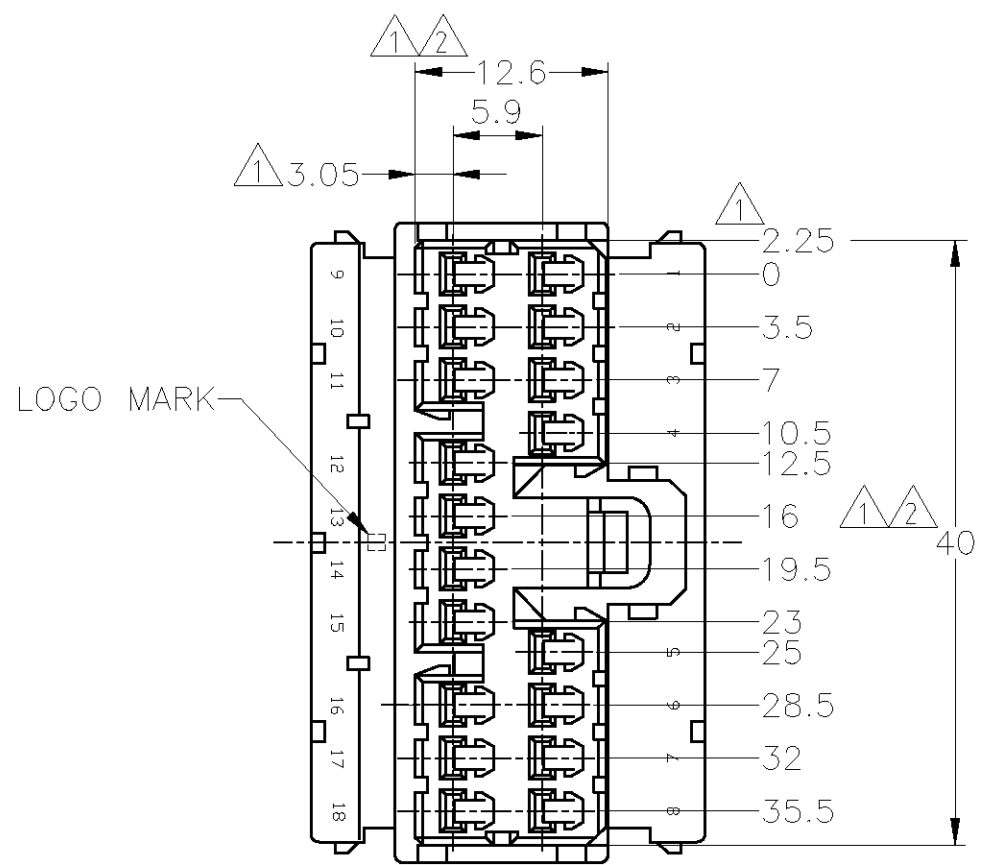

THIS DRAWING IS UNPUBLISHED. RELEASED FOR PUBLICATION
 © COPYRIGHT - By - ALL RIGHTS RESERVED.

LOC	DIST	REVISIONS					
J	-	P	LTR	DESCRIPTION	DATE	DWN	APVD
			F2	REVISED	ECR-12-021403	13DEC2012	TS KB

- △ -A- 面より2mmの範囲で測定
- △ 相手ハウジングと所定の機能を満足して嵌合できること
- 3. 内装するリセプタクルコンタクトは型番173630, 173631
- △ TO BE MEASURED BETWEEN -A- AND 2
- △ TO BE MATE WITH CAP HOUSING SMOOTHLY
- 3. APPLIED CONTACT; PART NUMBER 173630 AND 173631

	COLOR	NAME	PART NUMBER
	YELLOW	18POSITION PLUG HOUSING	173853-7
OBSOLETE	NATURAL	18POSITION PLUG HOUSING	1-173853-1
	SEE DRAWING 173853-9		173853-9
OBSOLETE	ORANGE	18POSITION PLUG HOUSING	173853-8
	GRAY	18POSITION PLUG HOUSING	173853-6
	BLUE	18POSITION PLUG HOUSING	173853-5
	GREEN	18POSITION PLUG HOUSING	173853-4
OBSOLETE	BLACK	18POSITION PLUG HOUSING	173853-2
	NATURAL	18POSITION PLUG HOUSING	173853-1

DWN M.SUGAWARA 26MAY06	TE Connectivity			
CHK T.SHINOHARA 26MAY06				
APVD K.BETSUI 26MAY06				
PRODUCT SPEC 製品規格	NAME 名称 070 SERIES MULTI-LOCK I/O CONNECTOR 18POSITION PLUG HOUSING			
APPLICATION SPEC 取付適用規格	SIZE A3	CAGE CODE 00779	DRAWING NO 番号 C-173853	RESTRICTED TO -
WEIGHT -	CUSTOMER DRAWING		SCALE 尺度 2:1	SHEET 1 OF 1
			REV F2	