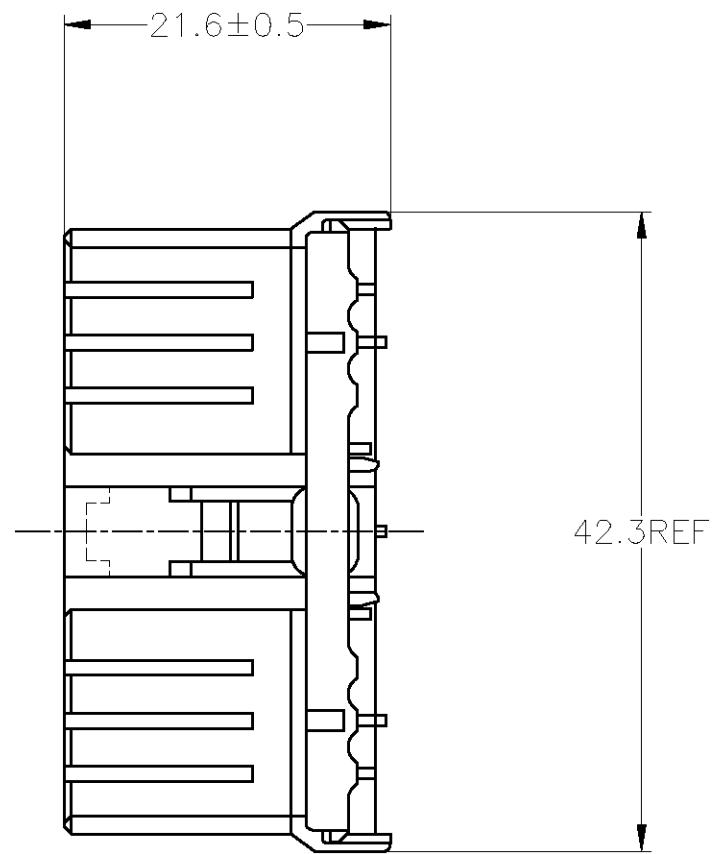

THIS DRAWING IS UNPUBLISHED. RELEASED FOR PUBLICATION
 © COPYRIGHT - By - ALL RIGHTS RESERVED.

LOC	DIST	REVISIONS					
J	-	P	LTR	DESCRIPTION	DATE	DWN	APVD
			F2	REVISED	ECR-12-021403	13DEC2012	TS KB

- △ -A- 面より2mmの範囲で測定
- △ 相手ハウジングと所定の機能を満足して嵌合できること
- 3. 内装するリセプタクルコンタクトは型番173630, 173631
- △ TO BE MEASURED BETWEEN -A- AND 2
- △ TO BE MATE WITH CAP HOUSING SMOOTHLY
- 3. APPLIED CONTACT; PART NUMBER 173630 AND 173631

	COLOR	NAME	PART NUMBER
	YELLOW	18POSITION PLUG HOUSING	173853-7
OBSOLETE	NATURAL	18POSITION PLUG HOUSING	1-173853-1
	SEE DRAWING 173853-9		173853-9
OBSOLETE	ORANGE	18POSITION PLUG HOUSING	173853-8
	GRAY	18POSITION PLUG HOUSING	173853-6
	BLUE	18POSITION PLUG HOUSING	173853-5
	GREEN	18POSITION PLUG HOUSING	173853-4
OBSOLETE	BLACK	18POSITION PLUG HOUSING	173853-2
	NATURAL	18POSITION PLUG HOUSING	173853-1

DWN M.SUGAWARA 26MAY06	TE Connectivity			
CHK T.SHINOHARA 26MAY06				
APVD K.BETSUI 26MAY06				
PRODUCT SPEC 製品規格	NAME 名称 070 SERIES MULTI-LOCK I/O CONNECTOR 18POSITION PLUG HOUSING			
APPLICATION SPEC 取付適用規格	SIZE A3	CAGE CODE 00779	DRAWING NO 番号 C-173853	RESTRICTED TO -
WEIGHT -	CUSTOMER DRAWING		SCALE 尺度 2:1	SHEET 1 OF 1
			REV F2	