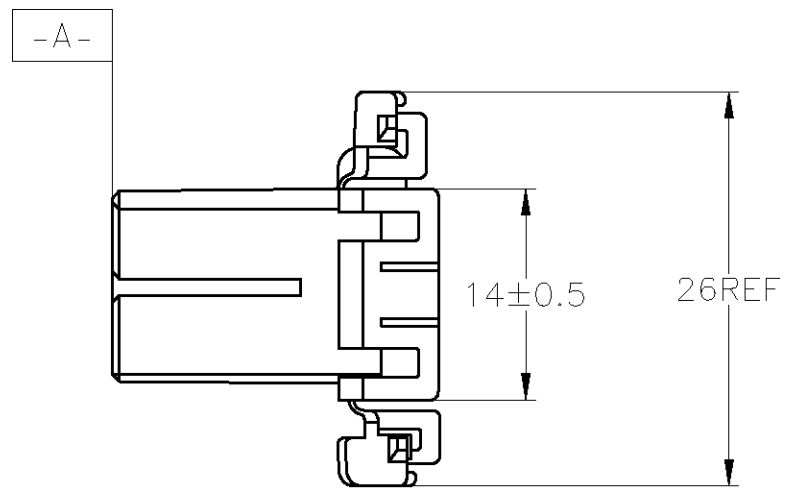

THIS DRAWING IS UNPUBLISHED. RELEASED FOR PUBLICATION
 © COPYRIGHT - By - ALL RIGHTS RESERVED.

LOC	DIST	REVISIONS					
J	-	P	LTR	DESCRIPTION	DATE	DWN	APVD
			F2	REVISED	ECR-12-021403	13DEC2012	TS KB

- △ -A- 面より2mmの範囲で測定
- △ 相手ハウジングと所定の機能を満足して嵌合できること
- 3. 内装するリセプタクルコンタクトは型番173630, 173631
- △ TO BE MEASURED BETWEEN -A- AND 2
- △ TO BE MATE WITH CAP HOUSING SMOOTHLY
- 3. APPLIED CONTACT; PART NUMBER 173630 AND 173631

	COLOR	NAME	PART NUMBER
	YELLOW	18POSITION PLUG HOUSING	173853-7
OBSOLETE	NATURAL	18POSITION PLUG HOUSING	1-173853-1
	SEE DRAWING 173853-9		173853-9
OBSOLETE	ORANGE	18POSITION PLUG HOUSING	173853-8
	GRAY	18POSITION PLUG HOUSING	173853-6
	BLUE	18POSITION PLUG HOUSING	173853-5
	GREEN	18POSITION PLUG HOUSING	173853-4
OBSOLETE	BLACK	18POSITION PLUG HOUSING	173853-2
	NATURAL	18POSITION PLUG HOUSING	173853-1

DWN M.SUGAWARA 26MAY06	TE Connectivity			
CHK T.SHINOHARA 26MAY06				
APVD K.BETSUI 26MAY06				
PRODUCT SPEC 製品規格	NAME 名称 070 SERIES MULTI-LOCK I/O CONNECTOR 18POSITION PLUG HOUSING			
APPLICATION SPEC 取付適用規格	SIZE A3	CAGE CODE 00779	DRAWING NO 番号 C-173853	RESTRICTED TO -
WEIGHT -	CUSTOMER DRAWING		SCALE 尺度 2:1	SHEET 1 OF 1
			REV F2	