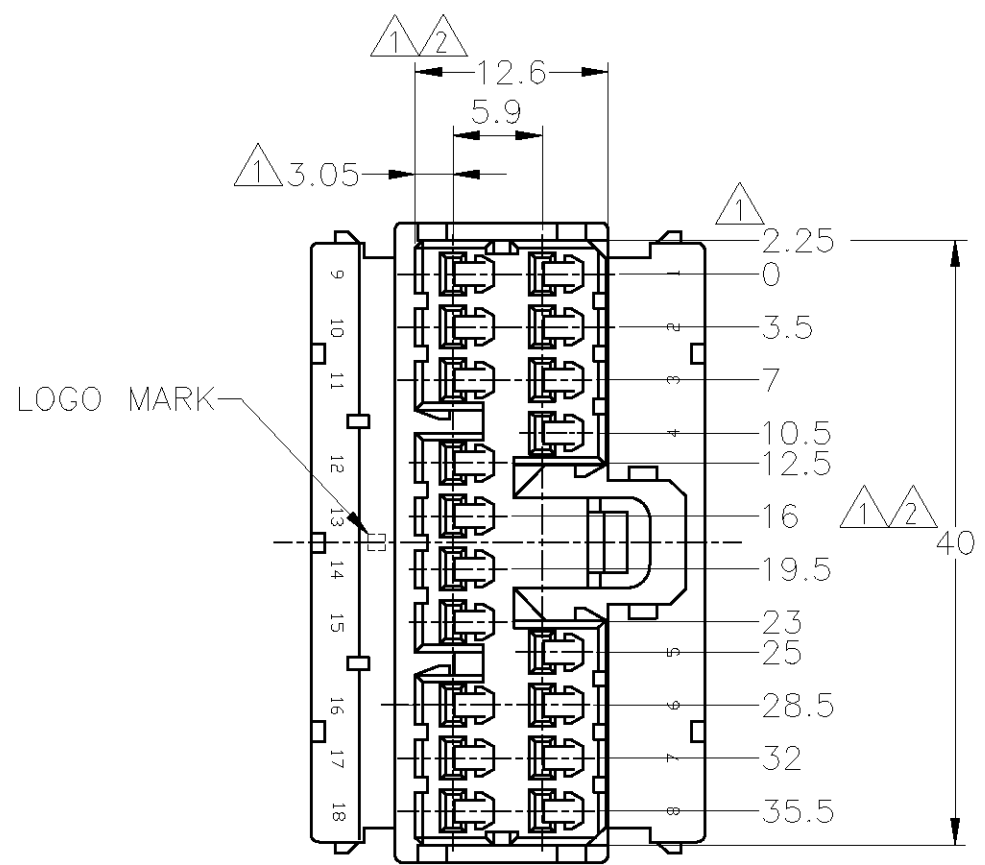

THIS DRAWING IS UNPUBLISHED. RELEASED FOR PUBLICATION
 © COPYRIGHT - By - ALL RIGHTS RESERVED.

LOC	DIST	REVISIONS					
J	-	P	LTR	DESCRIPTION	DATE	DWN	APVD
			F2	REVISED	ECR-12-021403	13DEC2012	TS KB

- △ -A- 面より2mmの範囲で測定
- △ 相手ハウジングと所定の機能を満足して嵌合できること
- 3. 内装するリセプタクルコンタクトは型番173630, 173631
- △ TO BE MEASURED BETWEEN -A- AND 2
- △ TO BE MATE WITH CAP HOUSING SMOOTHLY
- 3. APPLIED CONTACT; PART NUMBER 173630 AND 173631

	COLOR	NAME	PART NUMBER
	YELLOW	18POSITION PLUG HOUSING	173853-7
OBSOLETE	NATURAL	18POSITION PLUG HOUSING	1-173853-1
	SEE DRAWING 173853-9		173853-9
OBSOLETE	ORANGE	18POSITION PLUG HOUSING	173853-8
	GRAY	18POSITION PLUG HOUSING	173853-6
	BLUE	18POSITION PLUG HOUSING	173853-5
	GREEN	18POSITION PLUG HOUSING	173853-4
OBSOLETE	BLACK	18POSITION PLUG HOUSING	173853-2
	NATURAL	18POSITION PLUG HOUSING	173853-1

DWN M.SUGAWARA 26MAY06	TE Connectivity			
CHK T.SHINOHARA 26MAY06				
APVD K.BETSUI 26MAY06				
PRODUCT SPEC 製品規格 -	NAME 名称 070 SERIES MULTI-LOCK I/O CONNECTOR 18POSITION PLUG HOUSING			
APPLICATION SPEC 取付適用規格 -	SIZE A3	CAGE CODE 00779	DRAWING NO 番号 C-173853	RESTRICTED TO -
WEIGHT -	CUSTOMER DRAWING			SCALE 尺度 2:1
	SHEET 1 OF 1		REV F2	