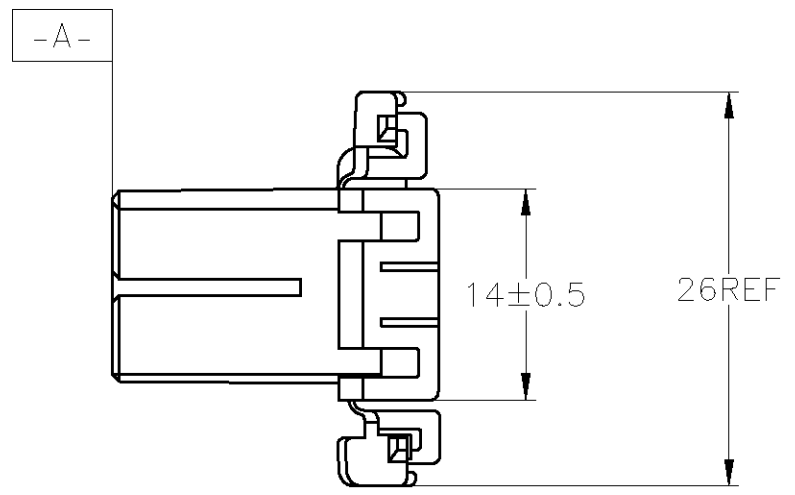

THIS DRAWING IS UNPUBLISHED. RELEASED FOR PUBLICATION
 © COPYRIGHT - By - ALL RIGHTS RESERVED.

LOC	DIST	REVISIONS					
J	-	P	LTR	DESCRIPTION	DATE	DWN	APVD
			F2	REVISED	ECR-12-021403	13DEC2012	TS KB

- △ -A- 面より2mmの範囲で測定
- △ 相手ハウジングと所定の機能を満足して嵌合できること
- 3. 内装するリセプタクルコンタクトは型番173630, 173631
- △ TO BE MEASURED BETWEEN -A- AND 2
- △ TO BE MATE WITH CAP HOUSING SMOOTHLY
- 3. APPLIED CONTACT; PART NUMBER 173630 AND 173631

	COLOR	NAME	PART NUMBER
	YELLOW	18POSITION PLUG HOUSING	173853-7
OBSOLETE	NATURAL	18POSITION PLUG HOUSING	1-173853-1
	SEE DRAWING 173853-9		173853-9
OBSOLETE	ORANGE	18POSITION PLUG HOUSING	173853-8
	GRAY	18POSITION PLUG HOUSING	173853-6
	BLUE	18POSITION PLUG HOUSING	173853-5
	GREEN	18POSITION PLUG HOUSING	173853-4
OBSOLETE	BLACK	18POSITION PLUG HOUSING	173853-2
	NATURAL	18POSITION PLUG HOUSING	173853-1

DWN M.SUGAWARA 26MAY06	TE Connectivity			
CHK T.SHINOHARA 26MAY06				
APVD K.BETSUI 26MAY06				
PRODUCT SPEC 製品規格 -	NAME 名称 070 SERIES MULTI-LOCK I/O CONNECTOR 18POSITION PLUG HOUSING			
APPLICATION SPEC 取付適用規格 -	SIZE A3	CAGE CODE 00779	DRAWING NO 番号 C-173853	RESTRICTED TO -
WEIGHT -	CUSTOMER DRAWING			SCALE 尺度 2:1
	SHEET 1 OF 1		REV F2	