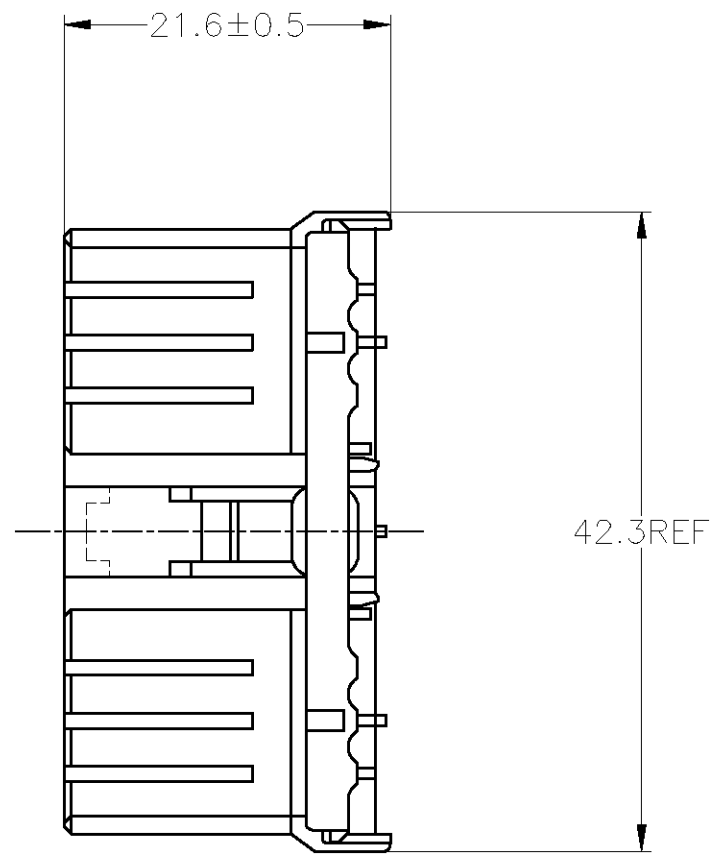

THIS DRAWING IS UNPUBLISHED. RELEASED FOR PUBLICATION
 © COPYRIGHT - By - ALL RIGHTS RESERVED.

LOC	DIST	REVISIONS					
J	-	P	LTR	DESCRIPTION	DATE	DWN	APVD
			F2	REVISED	ECR-12-021403	13DEC2012	TS KB

- △ -A- 面より2mmの範囲で測定
- △ 相手ハウジングと所定の機能を満足して嵌合できること
- 3. 内装するリセプタクルコンタクトは型番173630, 173631
- △ TO BE MEASURED BETWEEN -A- AND 2
- △ TO BE MATE WITH CAP HOUSING SMOOTHLY
- 3. APPLIED CONTACT; PART NUMBER 173630 AND 173631

	COLOR	NAME	PART NUMBER
	YELLOW	18POSITION PLUG HOUSING	173853-7
OBSOLETE	NATURAL	18POSITION PLUG HOUSING	1-173853-1
	SEE DRAWING 173853-9		173853-9
OBSOLETE	ORANGE	18POSITION PLUG HOUSING	173853-8
	GRAY	18POSITION PLUG HOUSING	173853-6
	BLUE	18POSITION PLUG HOUSING	173853-5
	GREEN	18POSITION PLUG HOUSING	173853-4
OBSOLETE	BLACK	18POSITION PLUG HOUSING	173853-2
	NATURAL	18POSITION PLUG HOUSING	173853-1

DWN M.SUGAWARA 26MAY06	TE Connectivity			
CHK T.SHINOHARA 26MAY06				
APVD K.BETSUI 26MAY06				
PRODUCT SPEC 製品規格 -	NAME 名称 070 SERIES MULTI-LOCK I/O CONNECTOR 18POSITION PLUG HOUSING			
APPLICATION SPEC 取付適用規格 -	SIZE A3	CAGE CODE 00779	DRAWING NO 番号 C-173853	RESTRICTED TO -
WEIGHT -	CUSTOMER DRAWING			SCALE 尺度 2:1
	SHEET 1 OF 1		REV F2	